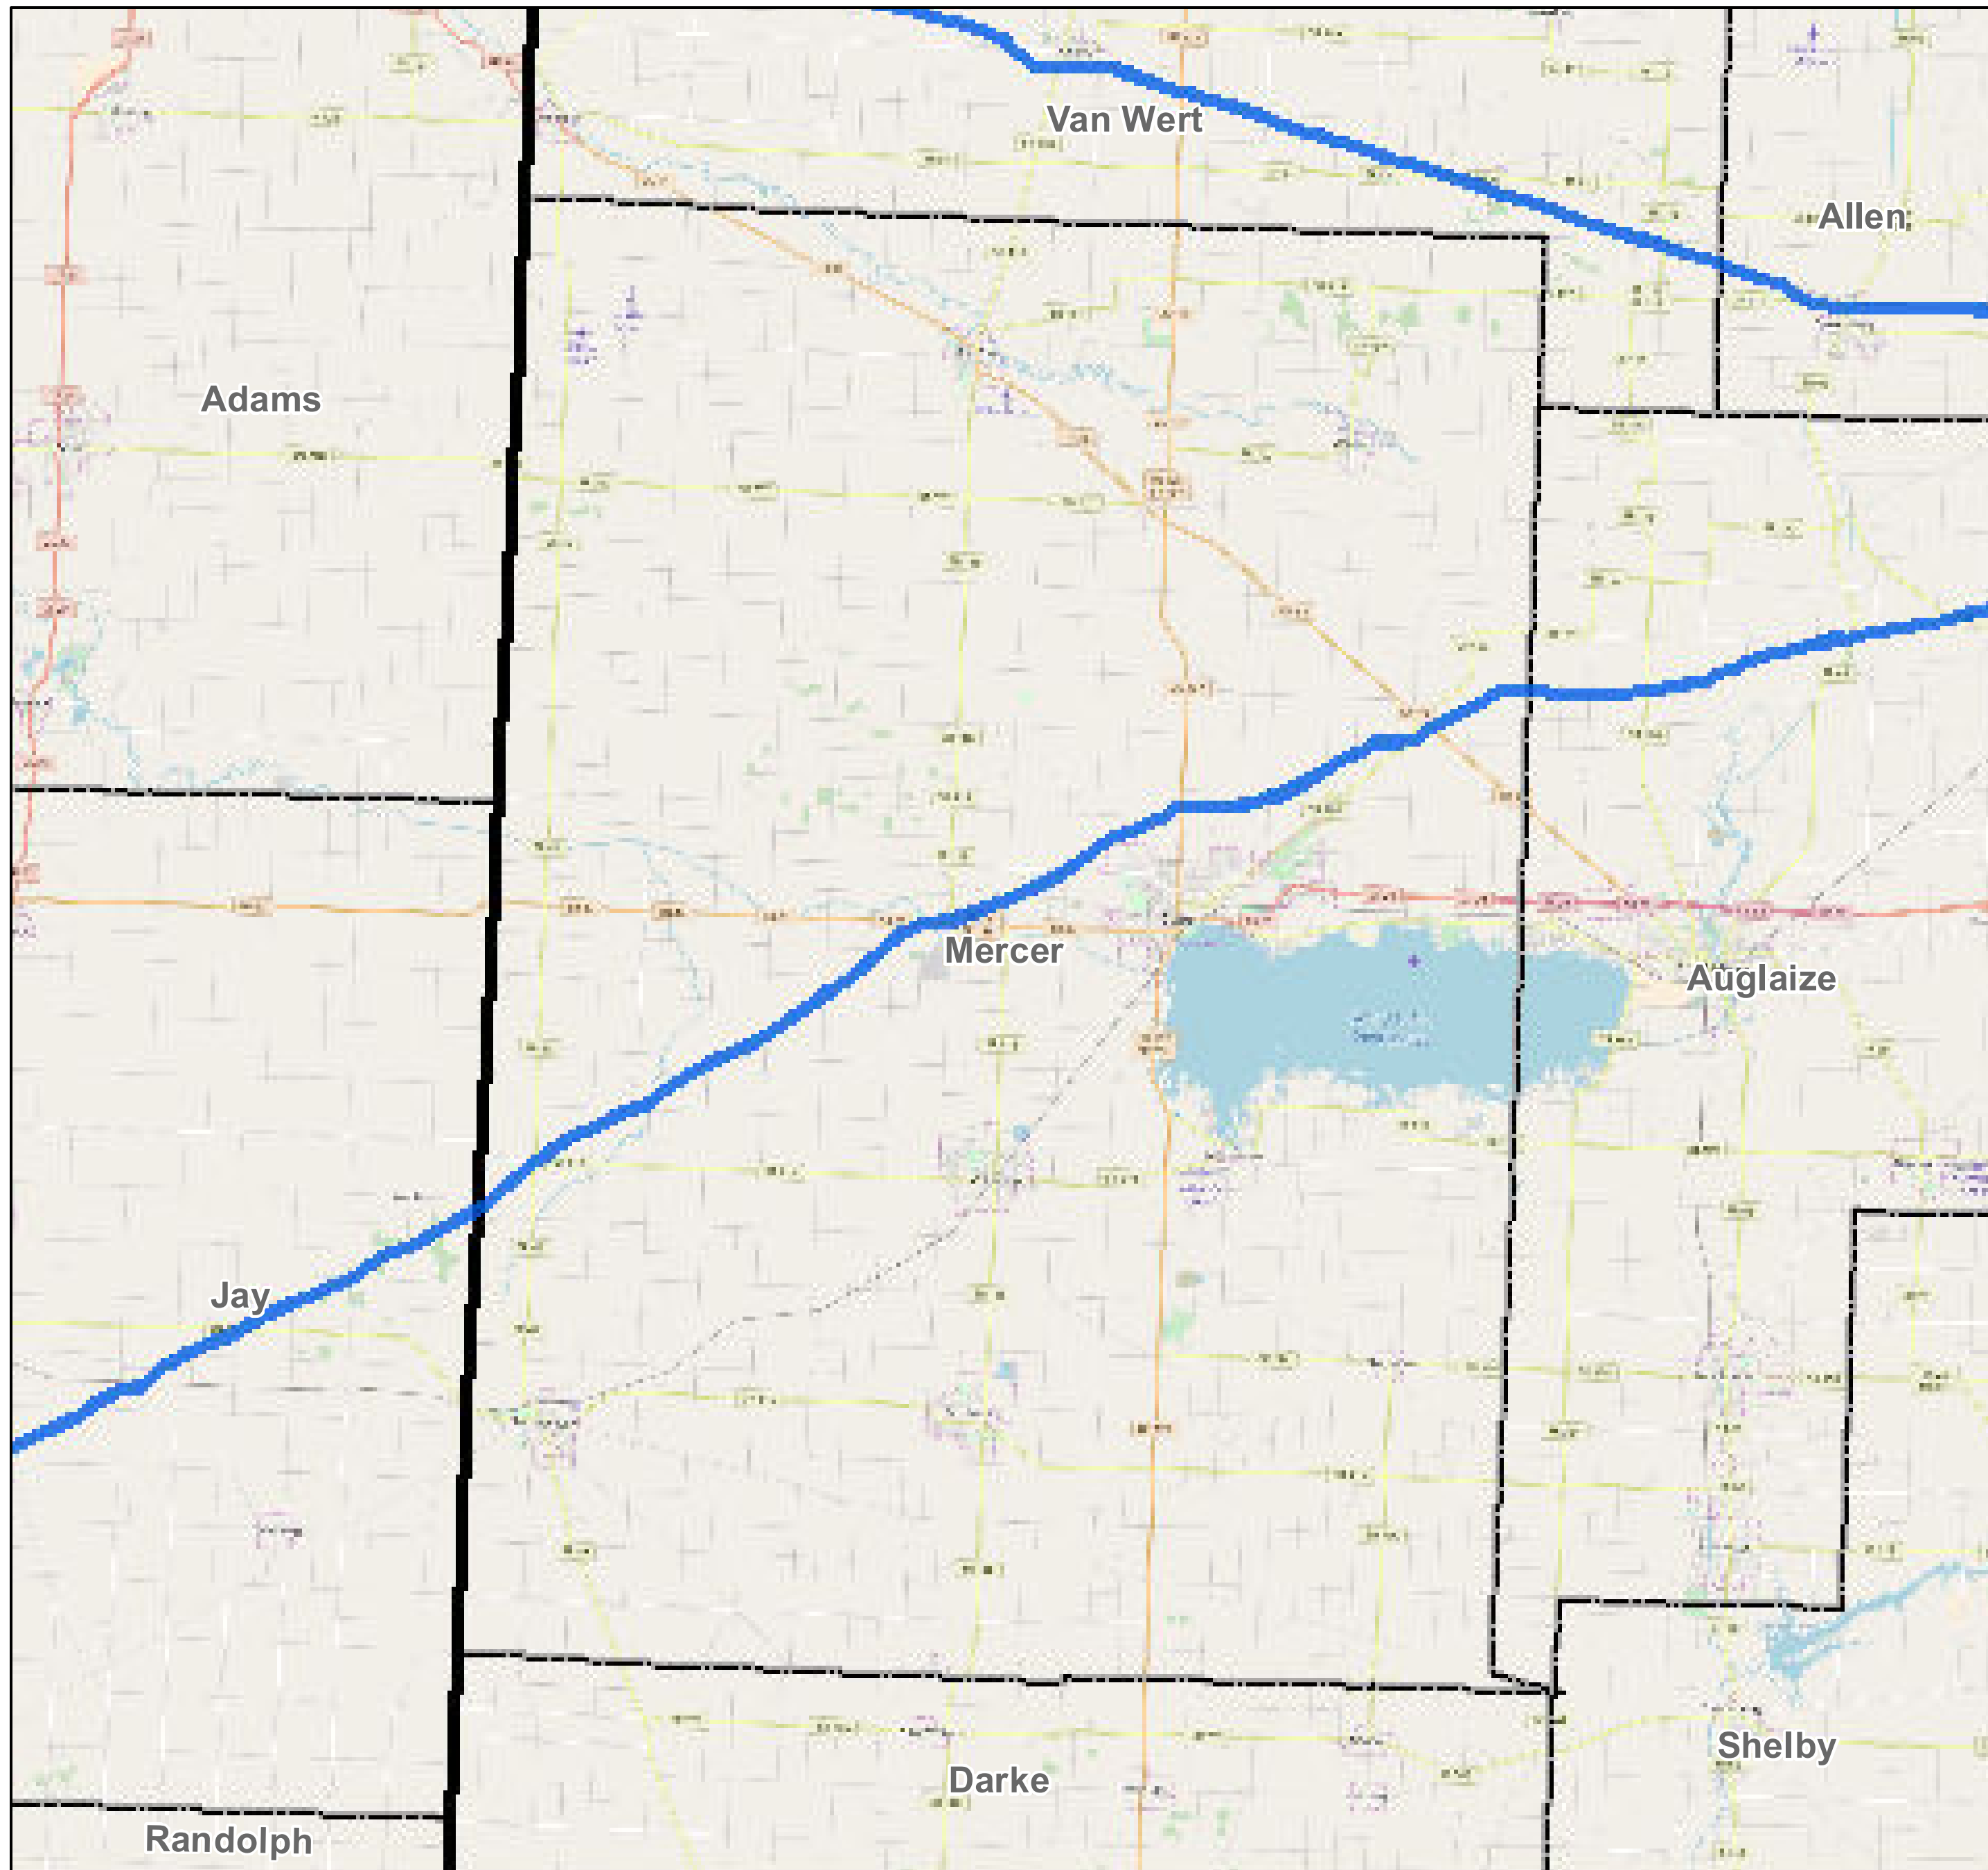

# County: Mercer, Ohio

**BUCKEYE PARTNERS, L.P.**

For more detailed pipeline information see the NPMS public viewer at: [www.npms.phmsa.dot.gov](http://www.npms.phmsa.dot.gov)

1 in = 2.37 miles

## Legend

- Buckeye Pipelines (3)
- Buckeye Facilities (0)
- State Boundaries
- County Boundaries

This map is not intended to be used to physically locate Buckeye's facilities. Facilities and other features are not to scale. Before conducting any excavation activities, you must first call your state One Call System to have all underground facilities physically located.