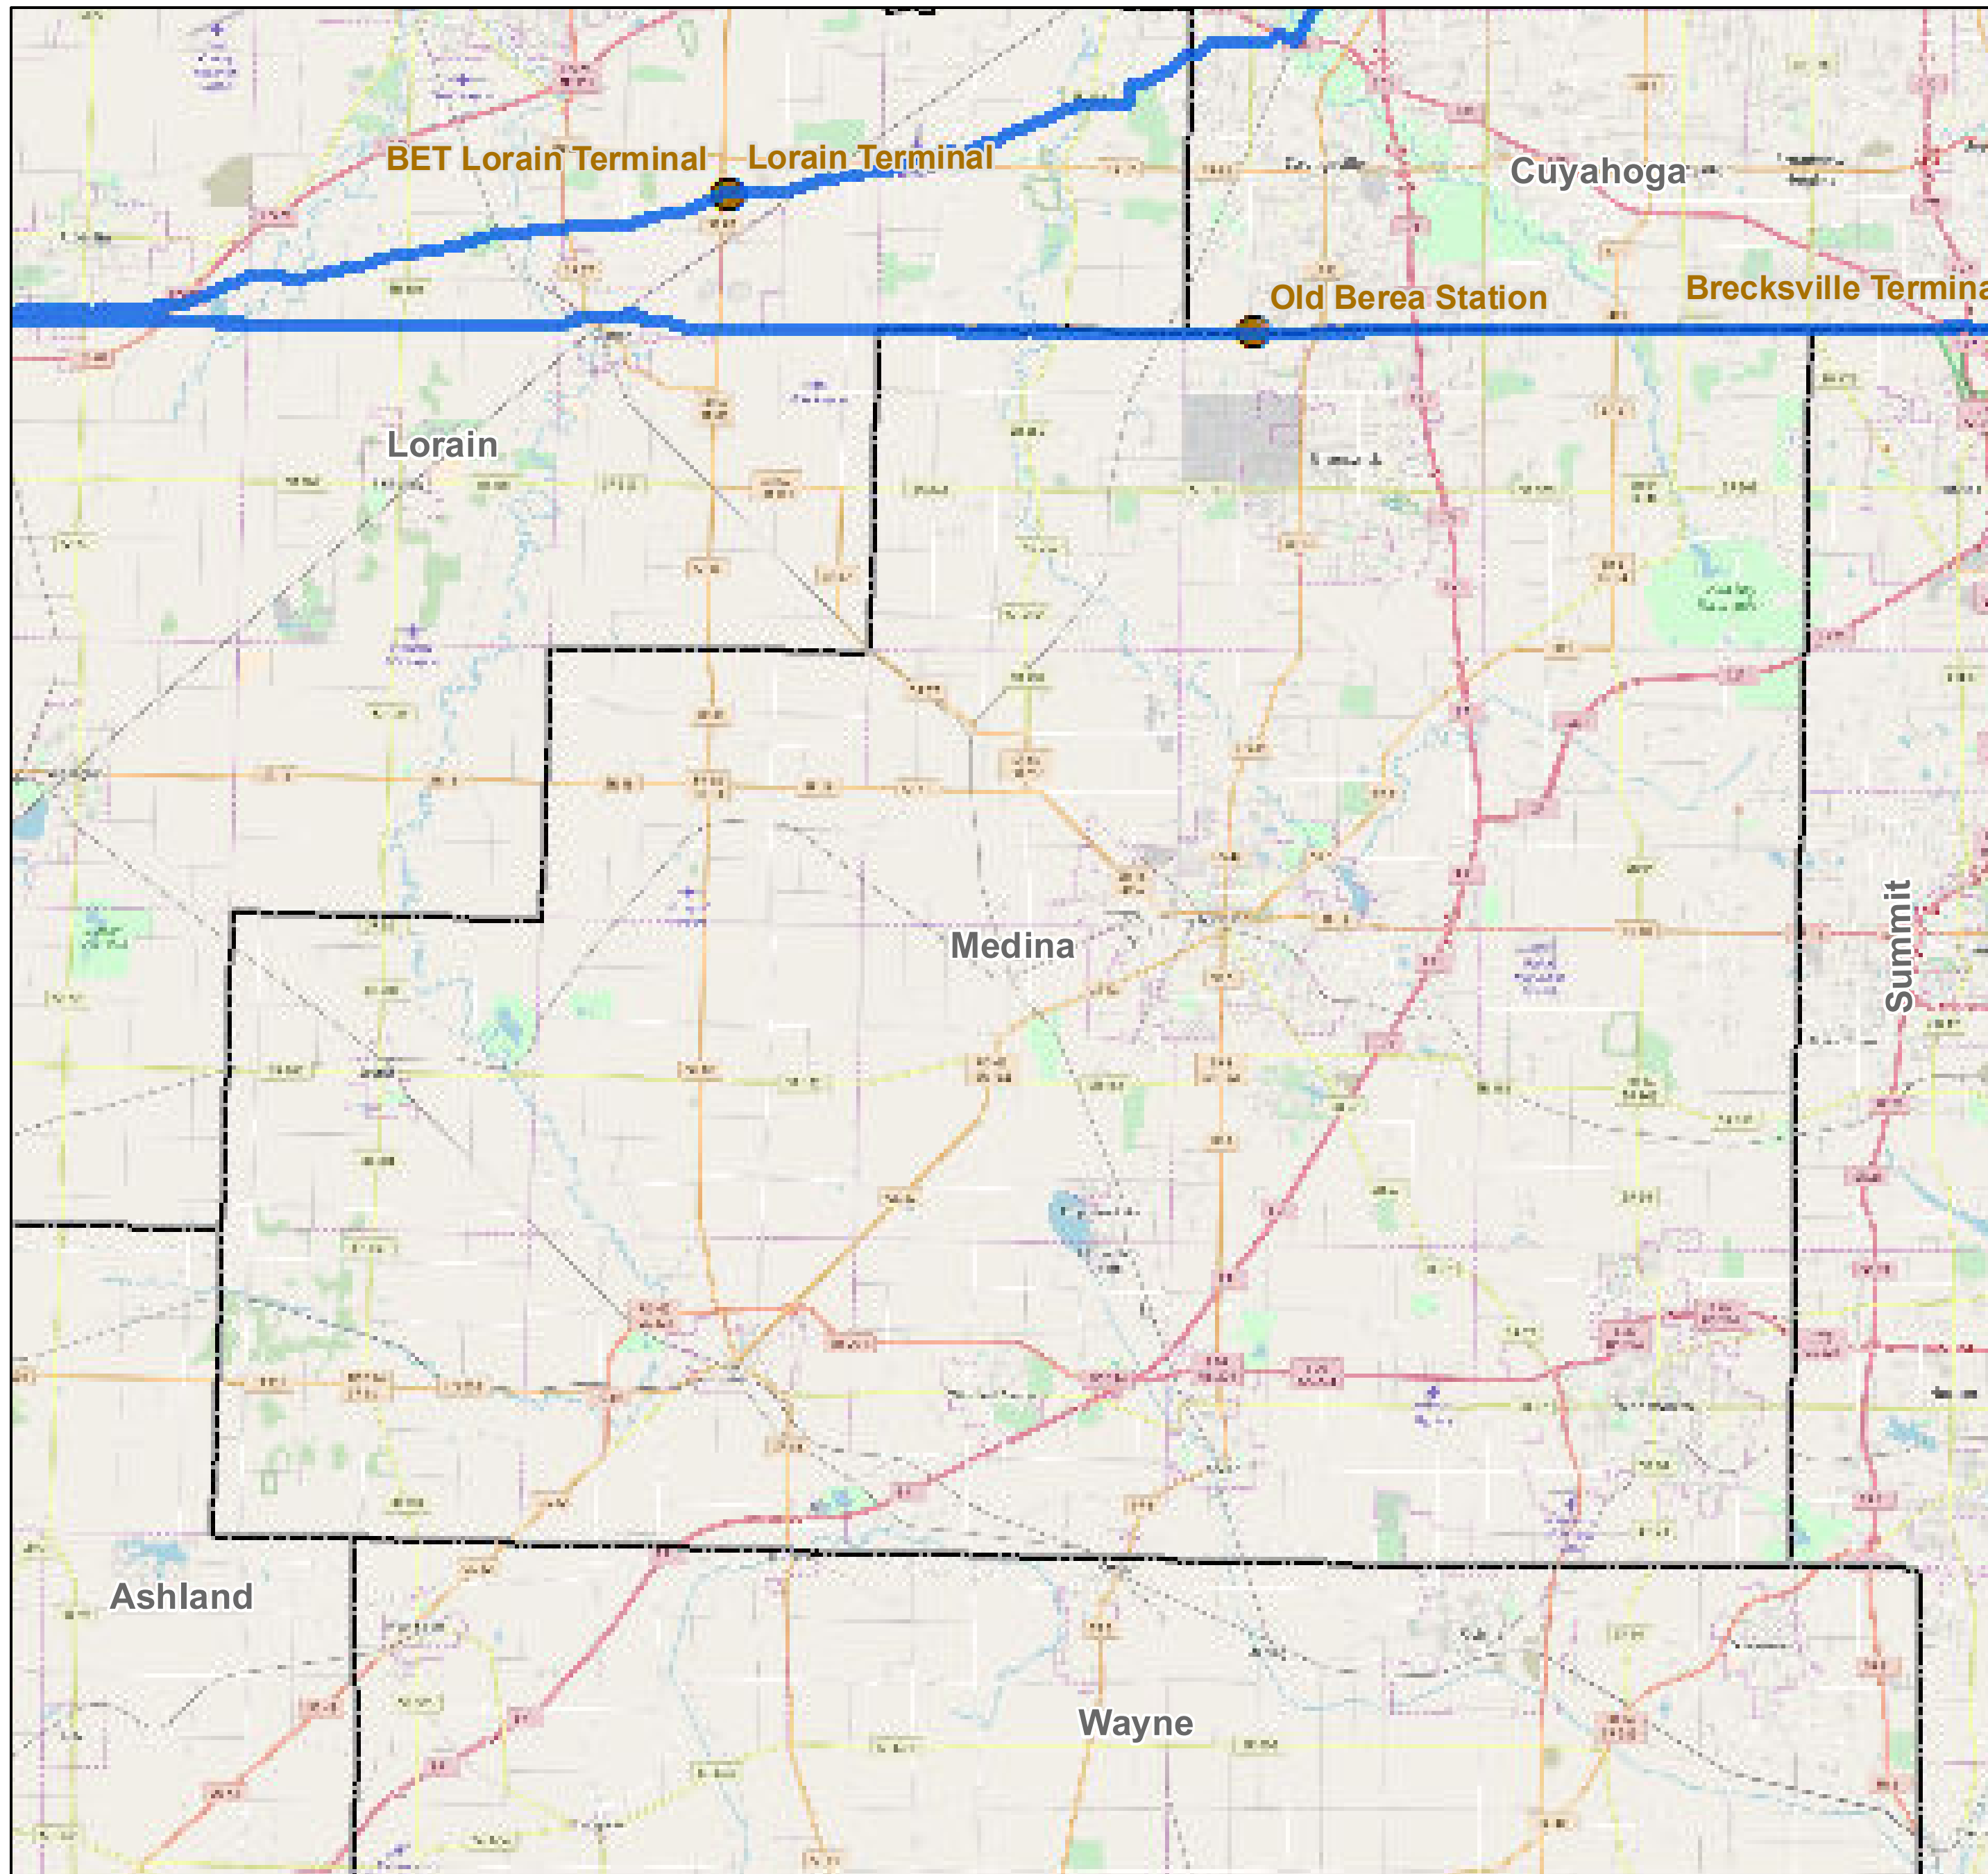

County: Medina, Ohio

BUCKEYE PARTNERS, L.P.

For more detailed pipeline information see the NPMS public viewer at: www.npms.phmsa.dot.gov

1 in = 2.14 miles

Legend

- Buckeye Pipelines (2)
- Buckeye Facilities (1)
- State Boundaries
- County Boundaries

This map is not intended to be used to physically locate Buckeye's facilities. Facilities and other features are not to scale. Before conducting any excavation activities, you must first call your state One Call System to have all underground facilities physically located.