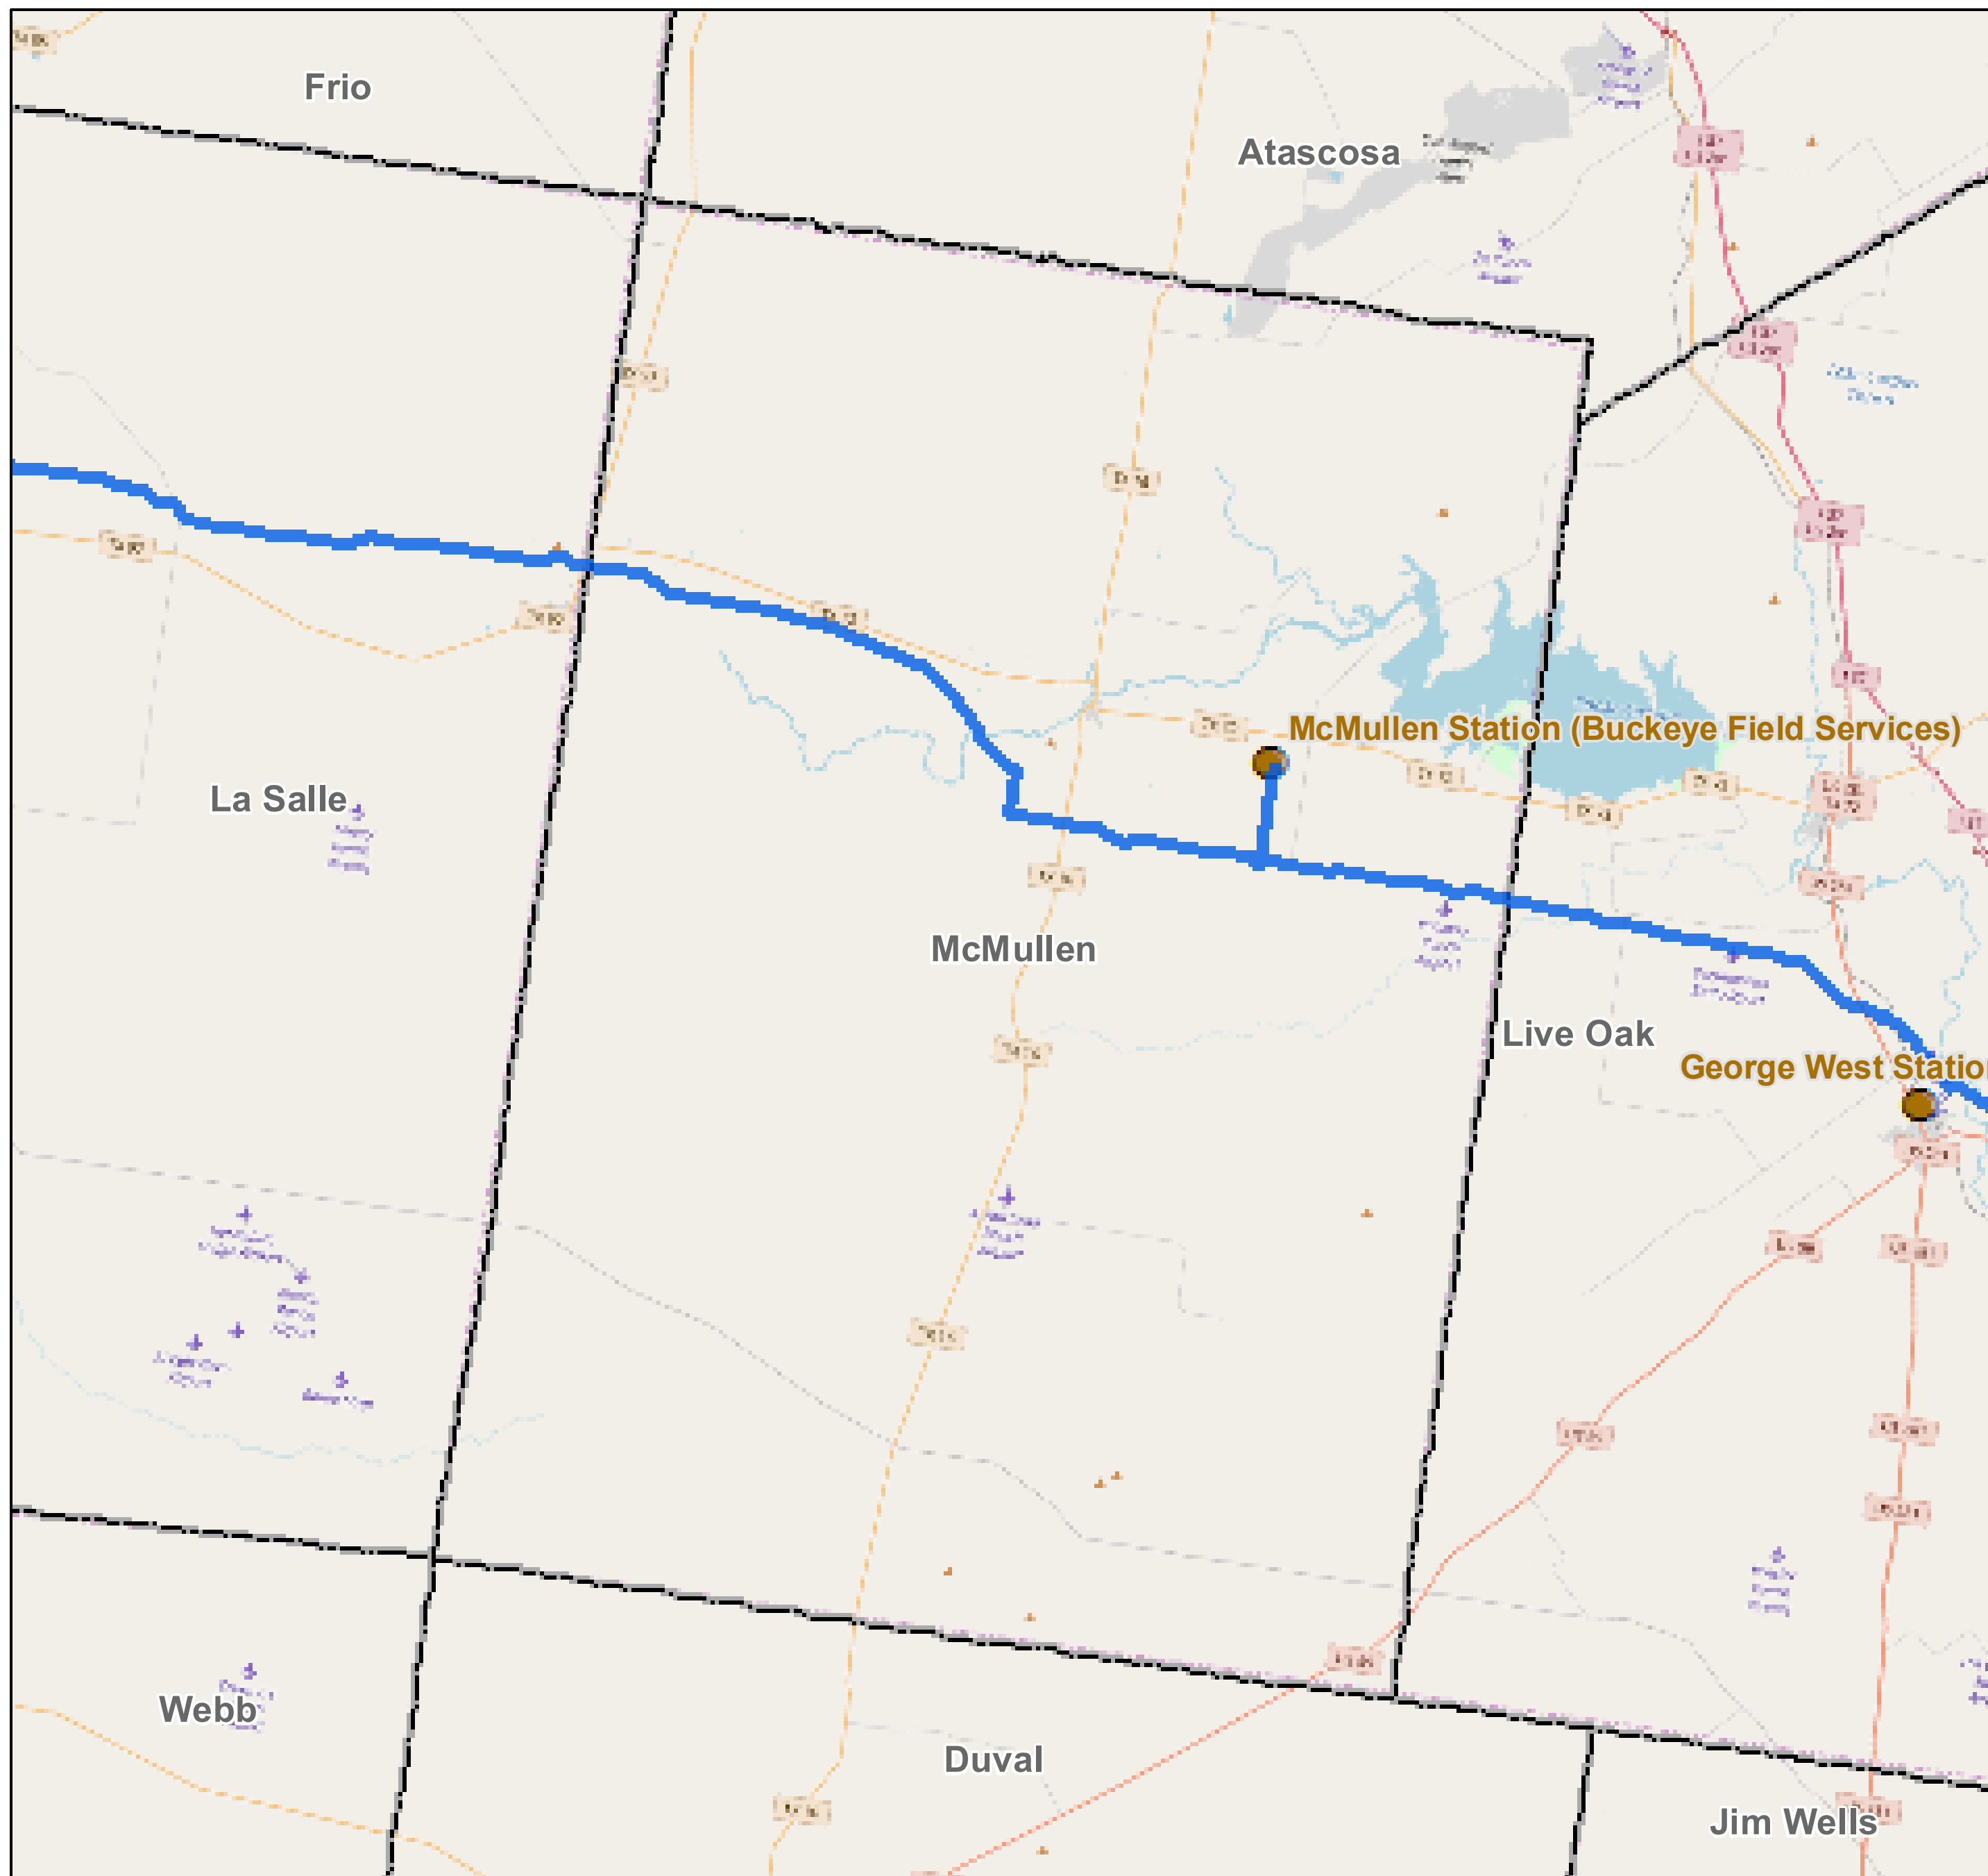

County: McMullen, Texas

BUCKEYE PARTNERS, L.P.

For more detailed pipeline information see the NPMS public viewer at: www.npms.phmsa.dot.gov

1 in = 4.09 miles

Legend

- Buckeye Pipelines (3)
- Buckeye Facilities (1)
- State Boundaries
- County Boundaries

This map is not intended to be used to physically locate Buckeye's facilities. Facilities and other features are not to scale. Before conducting any excavation activities, you must first call your state One Call System to have all underground facilities physically located.