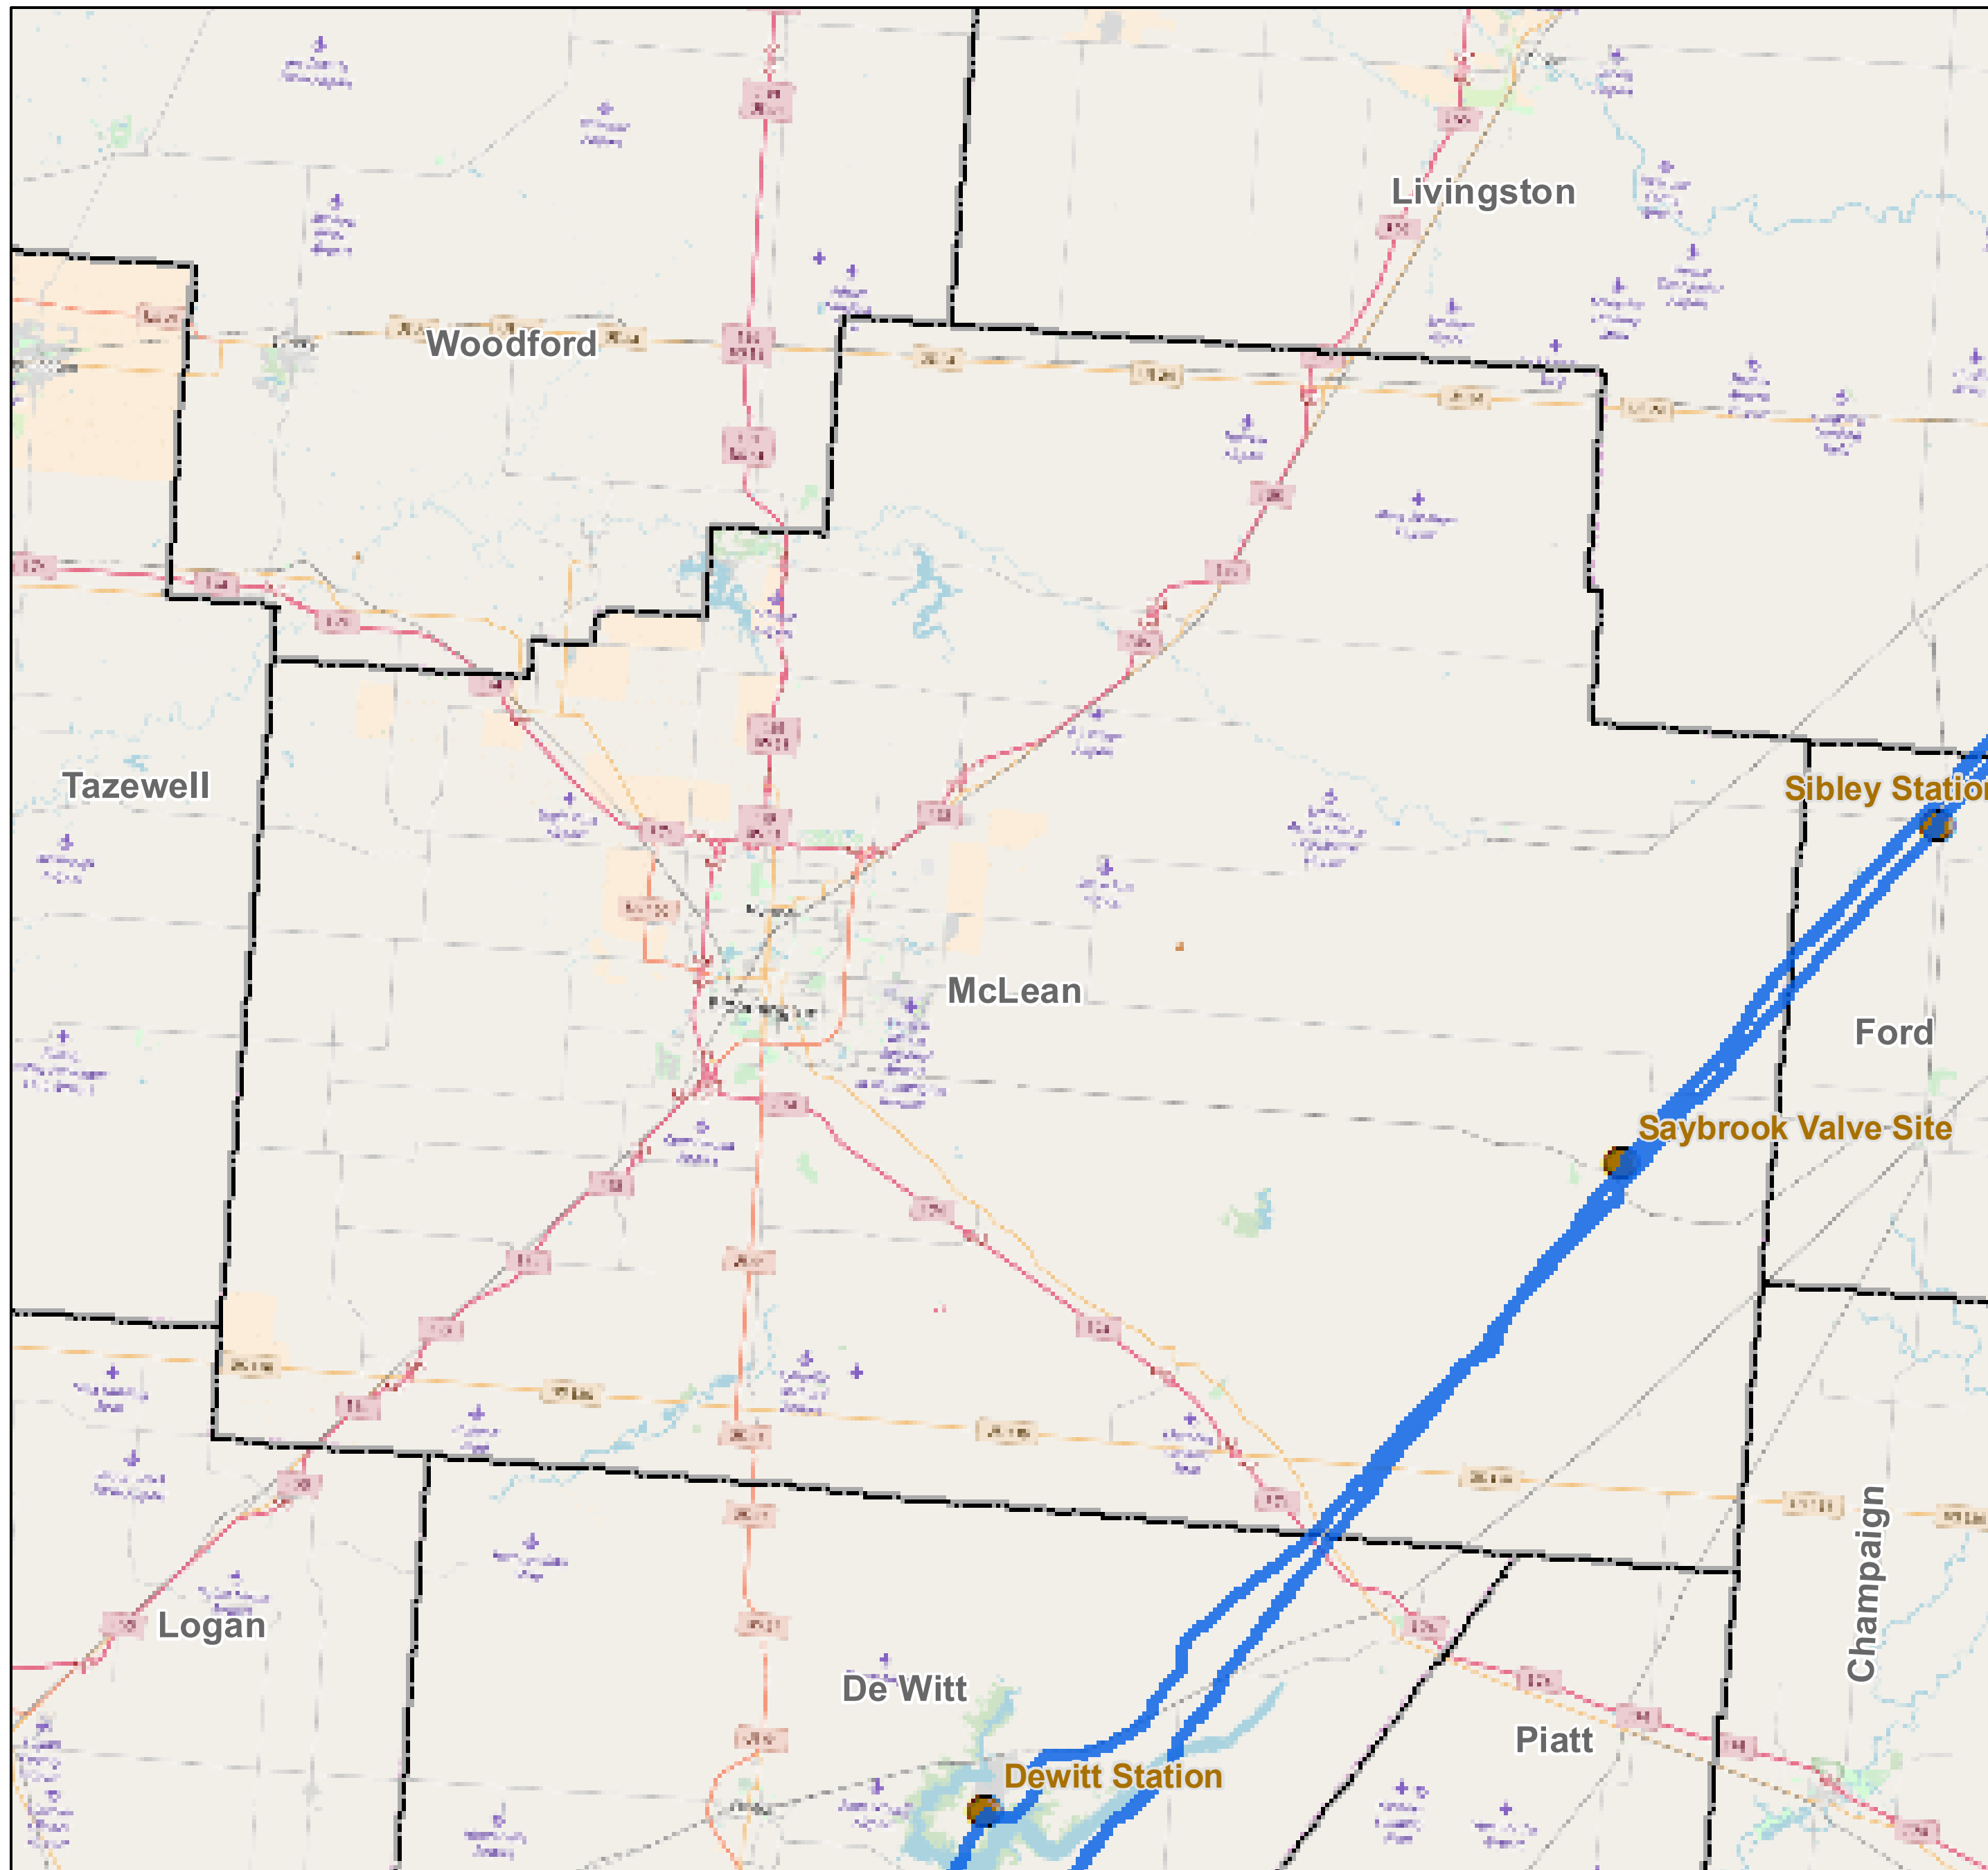

County: McLean, Illinois

BUCKEYE PARTNERS, L.P.

For more detailed pipeline information see the NPMS public viewer at:
www.npms.phmsa.dot.gov

1 in = 3.71 miles

Legend

- Buckeye Pipelines (3)
- Buckeye Facilities (1)
- State Boundaries
- County Boundaries

This map is not intended to be used to physically locate Buckeye's facilities. Facilities and other features are not to scale. Before conducting any excavation activities, you must first call your state One Call System to have all underground facilities physically located.