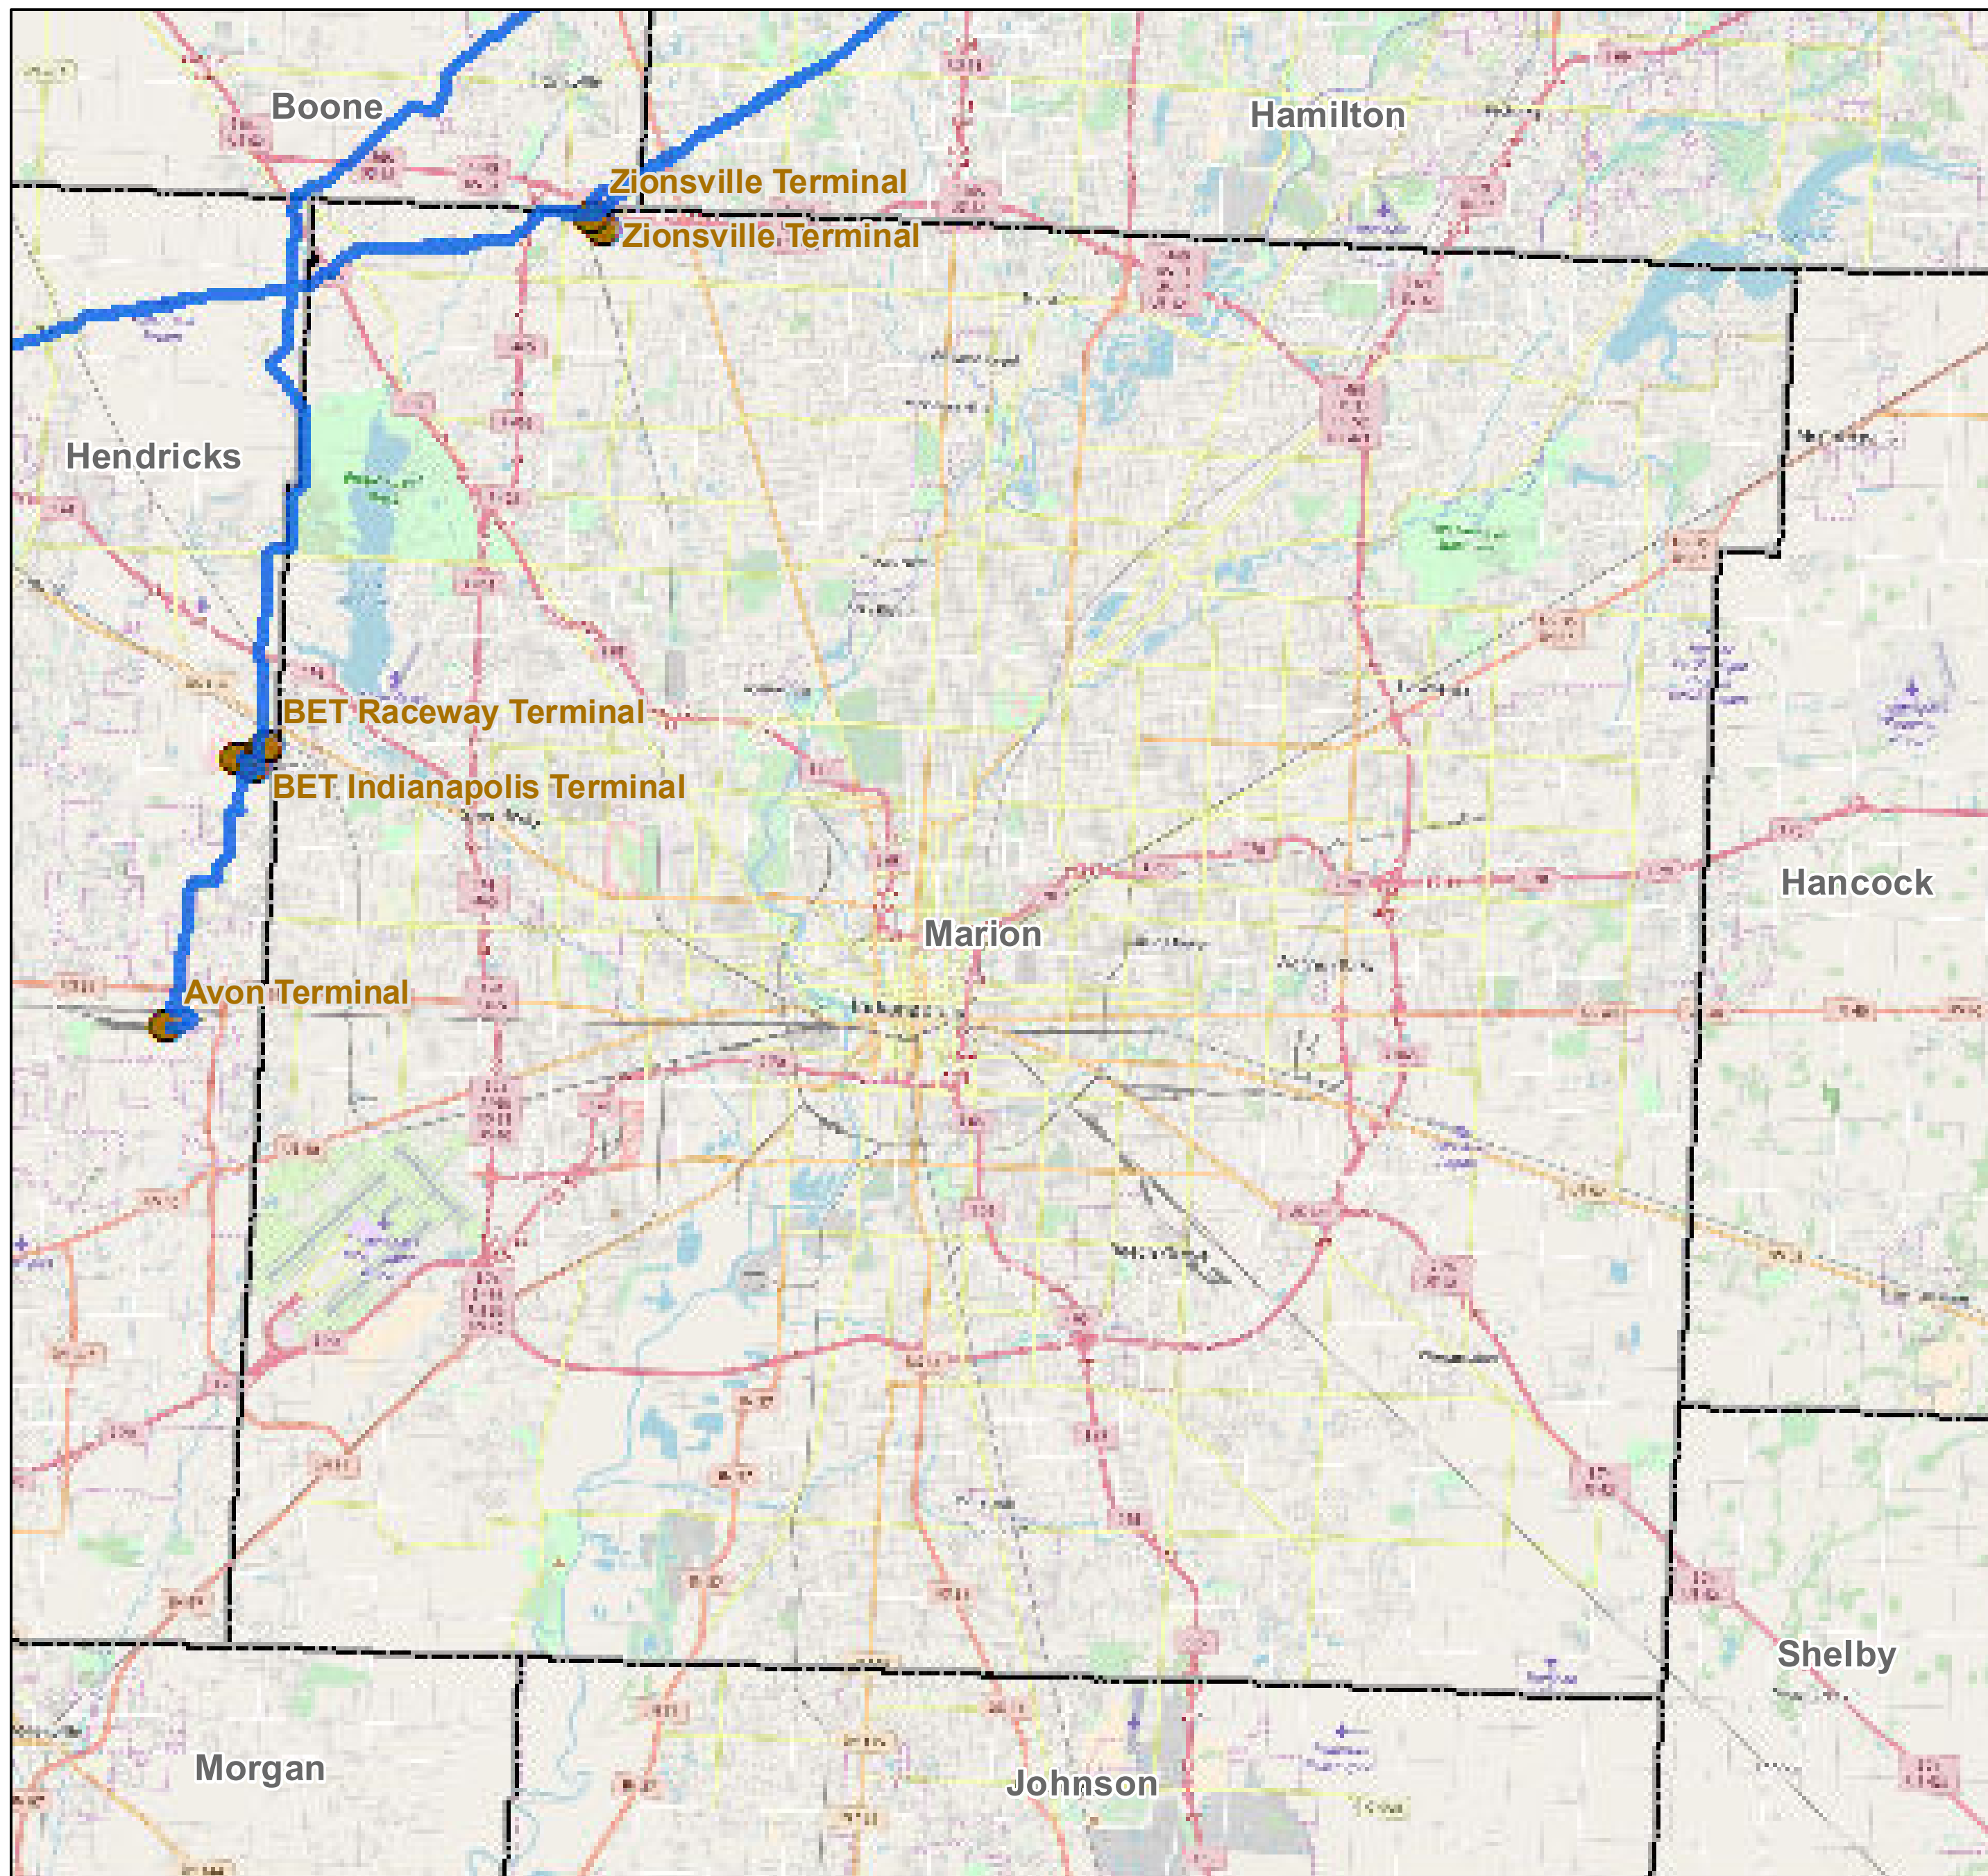

County: Marion, Indiana

BUCKEYE PARTNERS, L.P.

For more detailed pipeline information see the NPMS public viewer at: www.npms.phmsa.dot.gov

1 in = 1.86 miles

Legend

-  Buckeye Pipelines (5)
-  Buckeye Facilities (3)
-  State Boundaries
-  County Boundaries

This map is not intended to be used to physically locate Buckeye's facilities. Facilities and other features are not to scale. Before conducting any excavation activities, you must first call your state One Call System to have all underground facilities physically located.