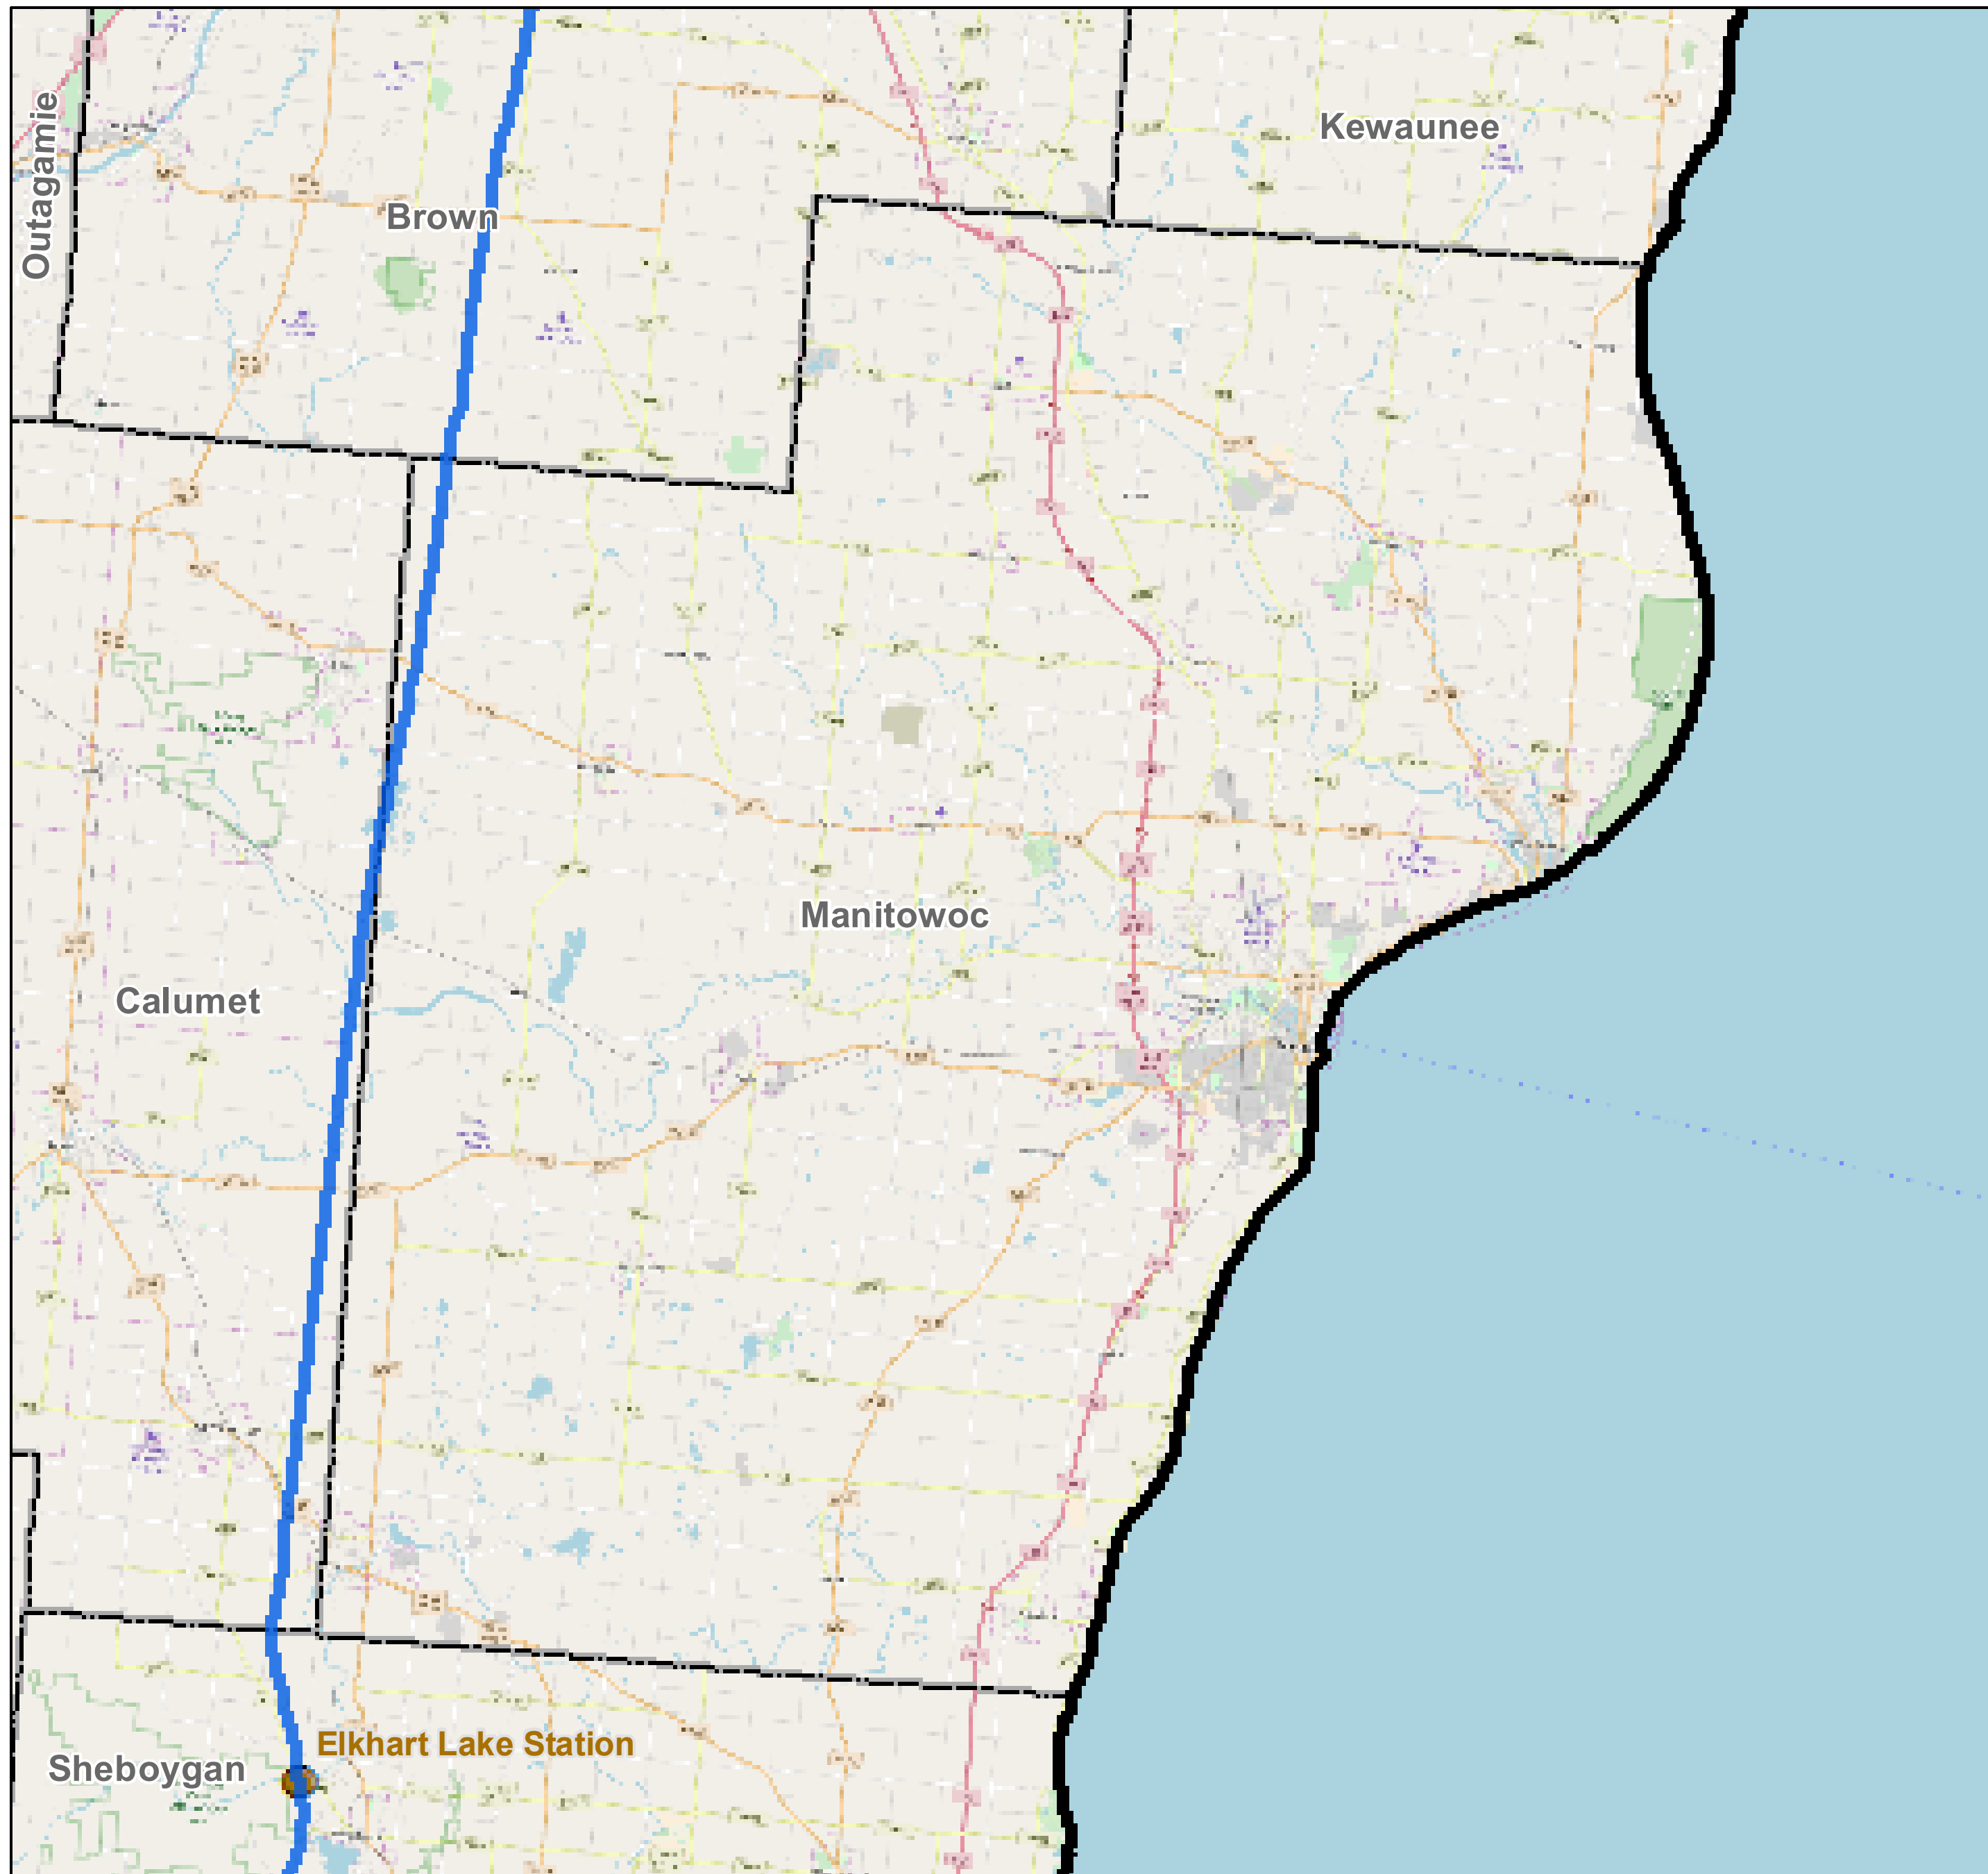

County: Manitowoc, Wisconsin

BUCKEYE PARTNERS, L.P.

For more detailed pipeline information see the NPMS public viewer at:
www.npms.phmsa.dot.gov

1 in = 2.73 miles

Legend

-  Buckeye Pipelines (1)
-  Buckeye Facilities (0)
-  State Boundaries
-  County Boundaries

This map is not intended to be used to physically locate Buckeye's facilities. Facilities and other features are not to scale. Before conducting any excavation activities, you must first call your state One Call System to have all underground facilities physically located.