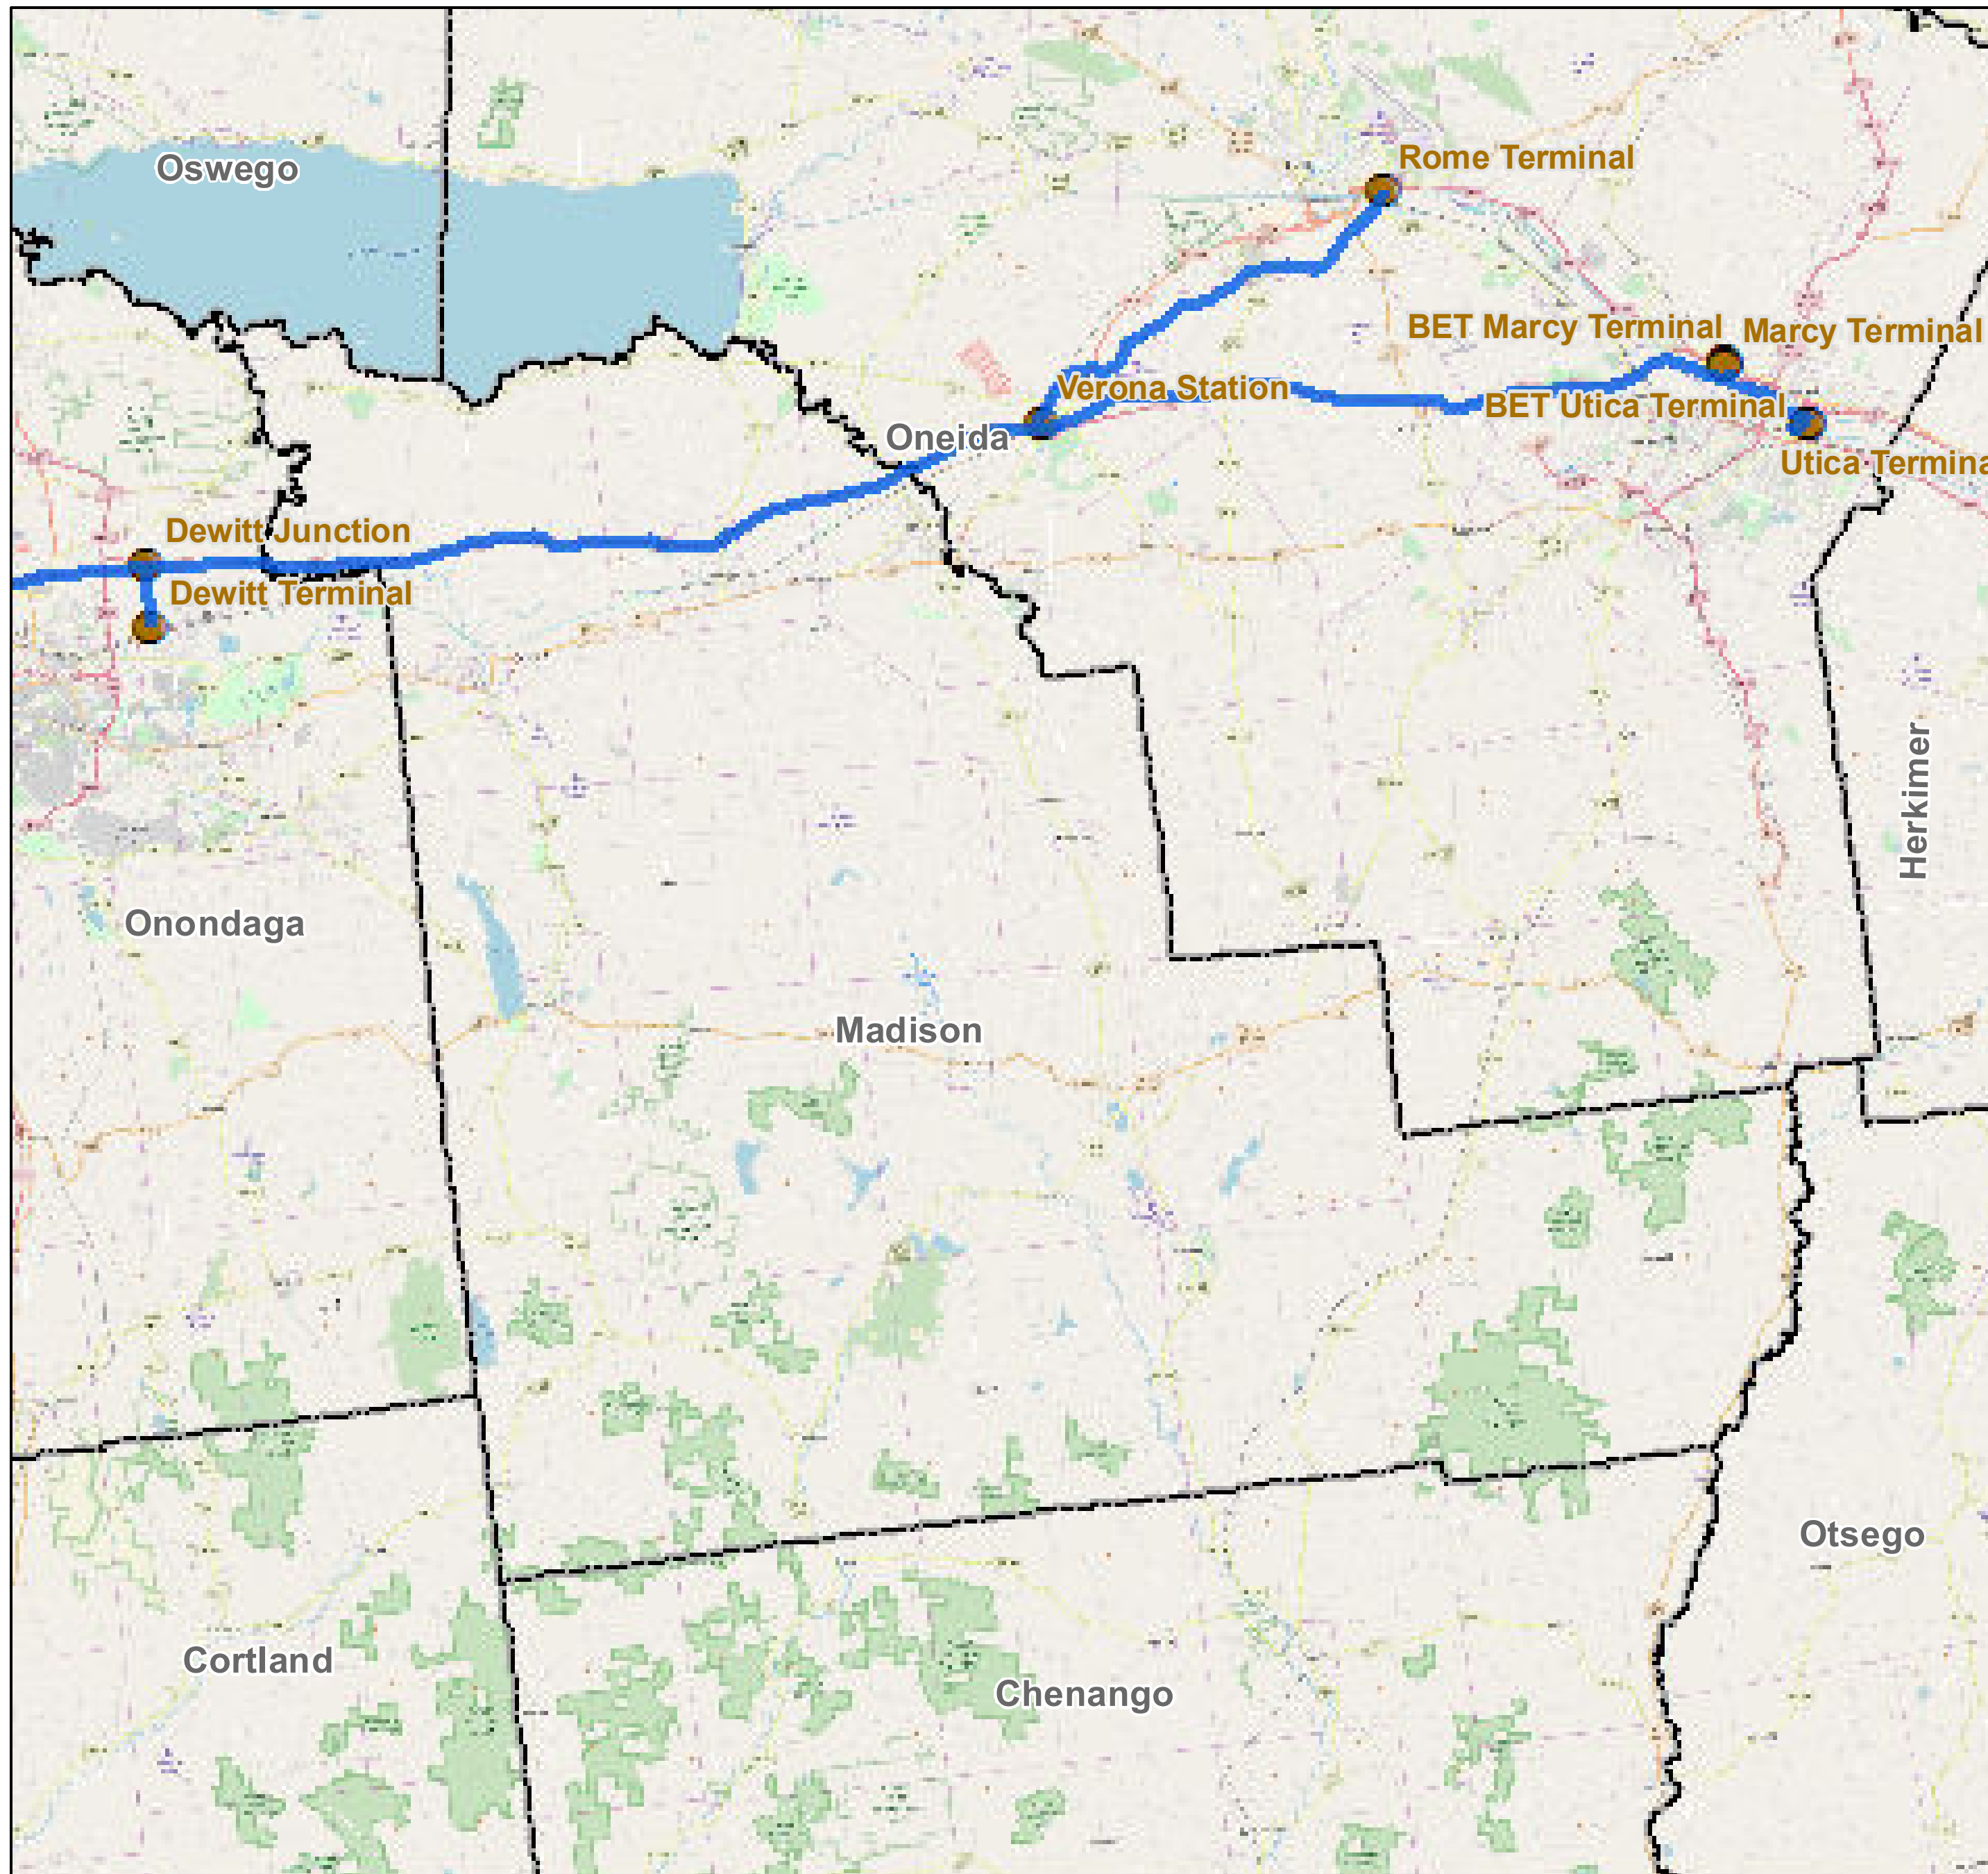

County: Madison, New York

BUCKEYE PARTNERS, L.P.

For more detailed pipeline information see the NPMS public viewer at: www.npms.phmsa.dot.gov

1 in = 3.31 miles

Legend

-  Buckeye Pipelines (1)
-  Buckeye Facilities (0)
-  State Boundaries
-  County Boundaries

This map is not intended to be used to physically locate Buckeye's facilities. Facilities and other features are not to scale. Before conducting any excavation activities, you must first call your state One Call System to have all underground facilities physically located.