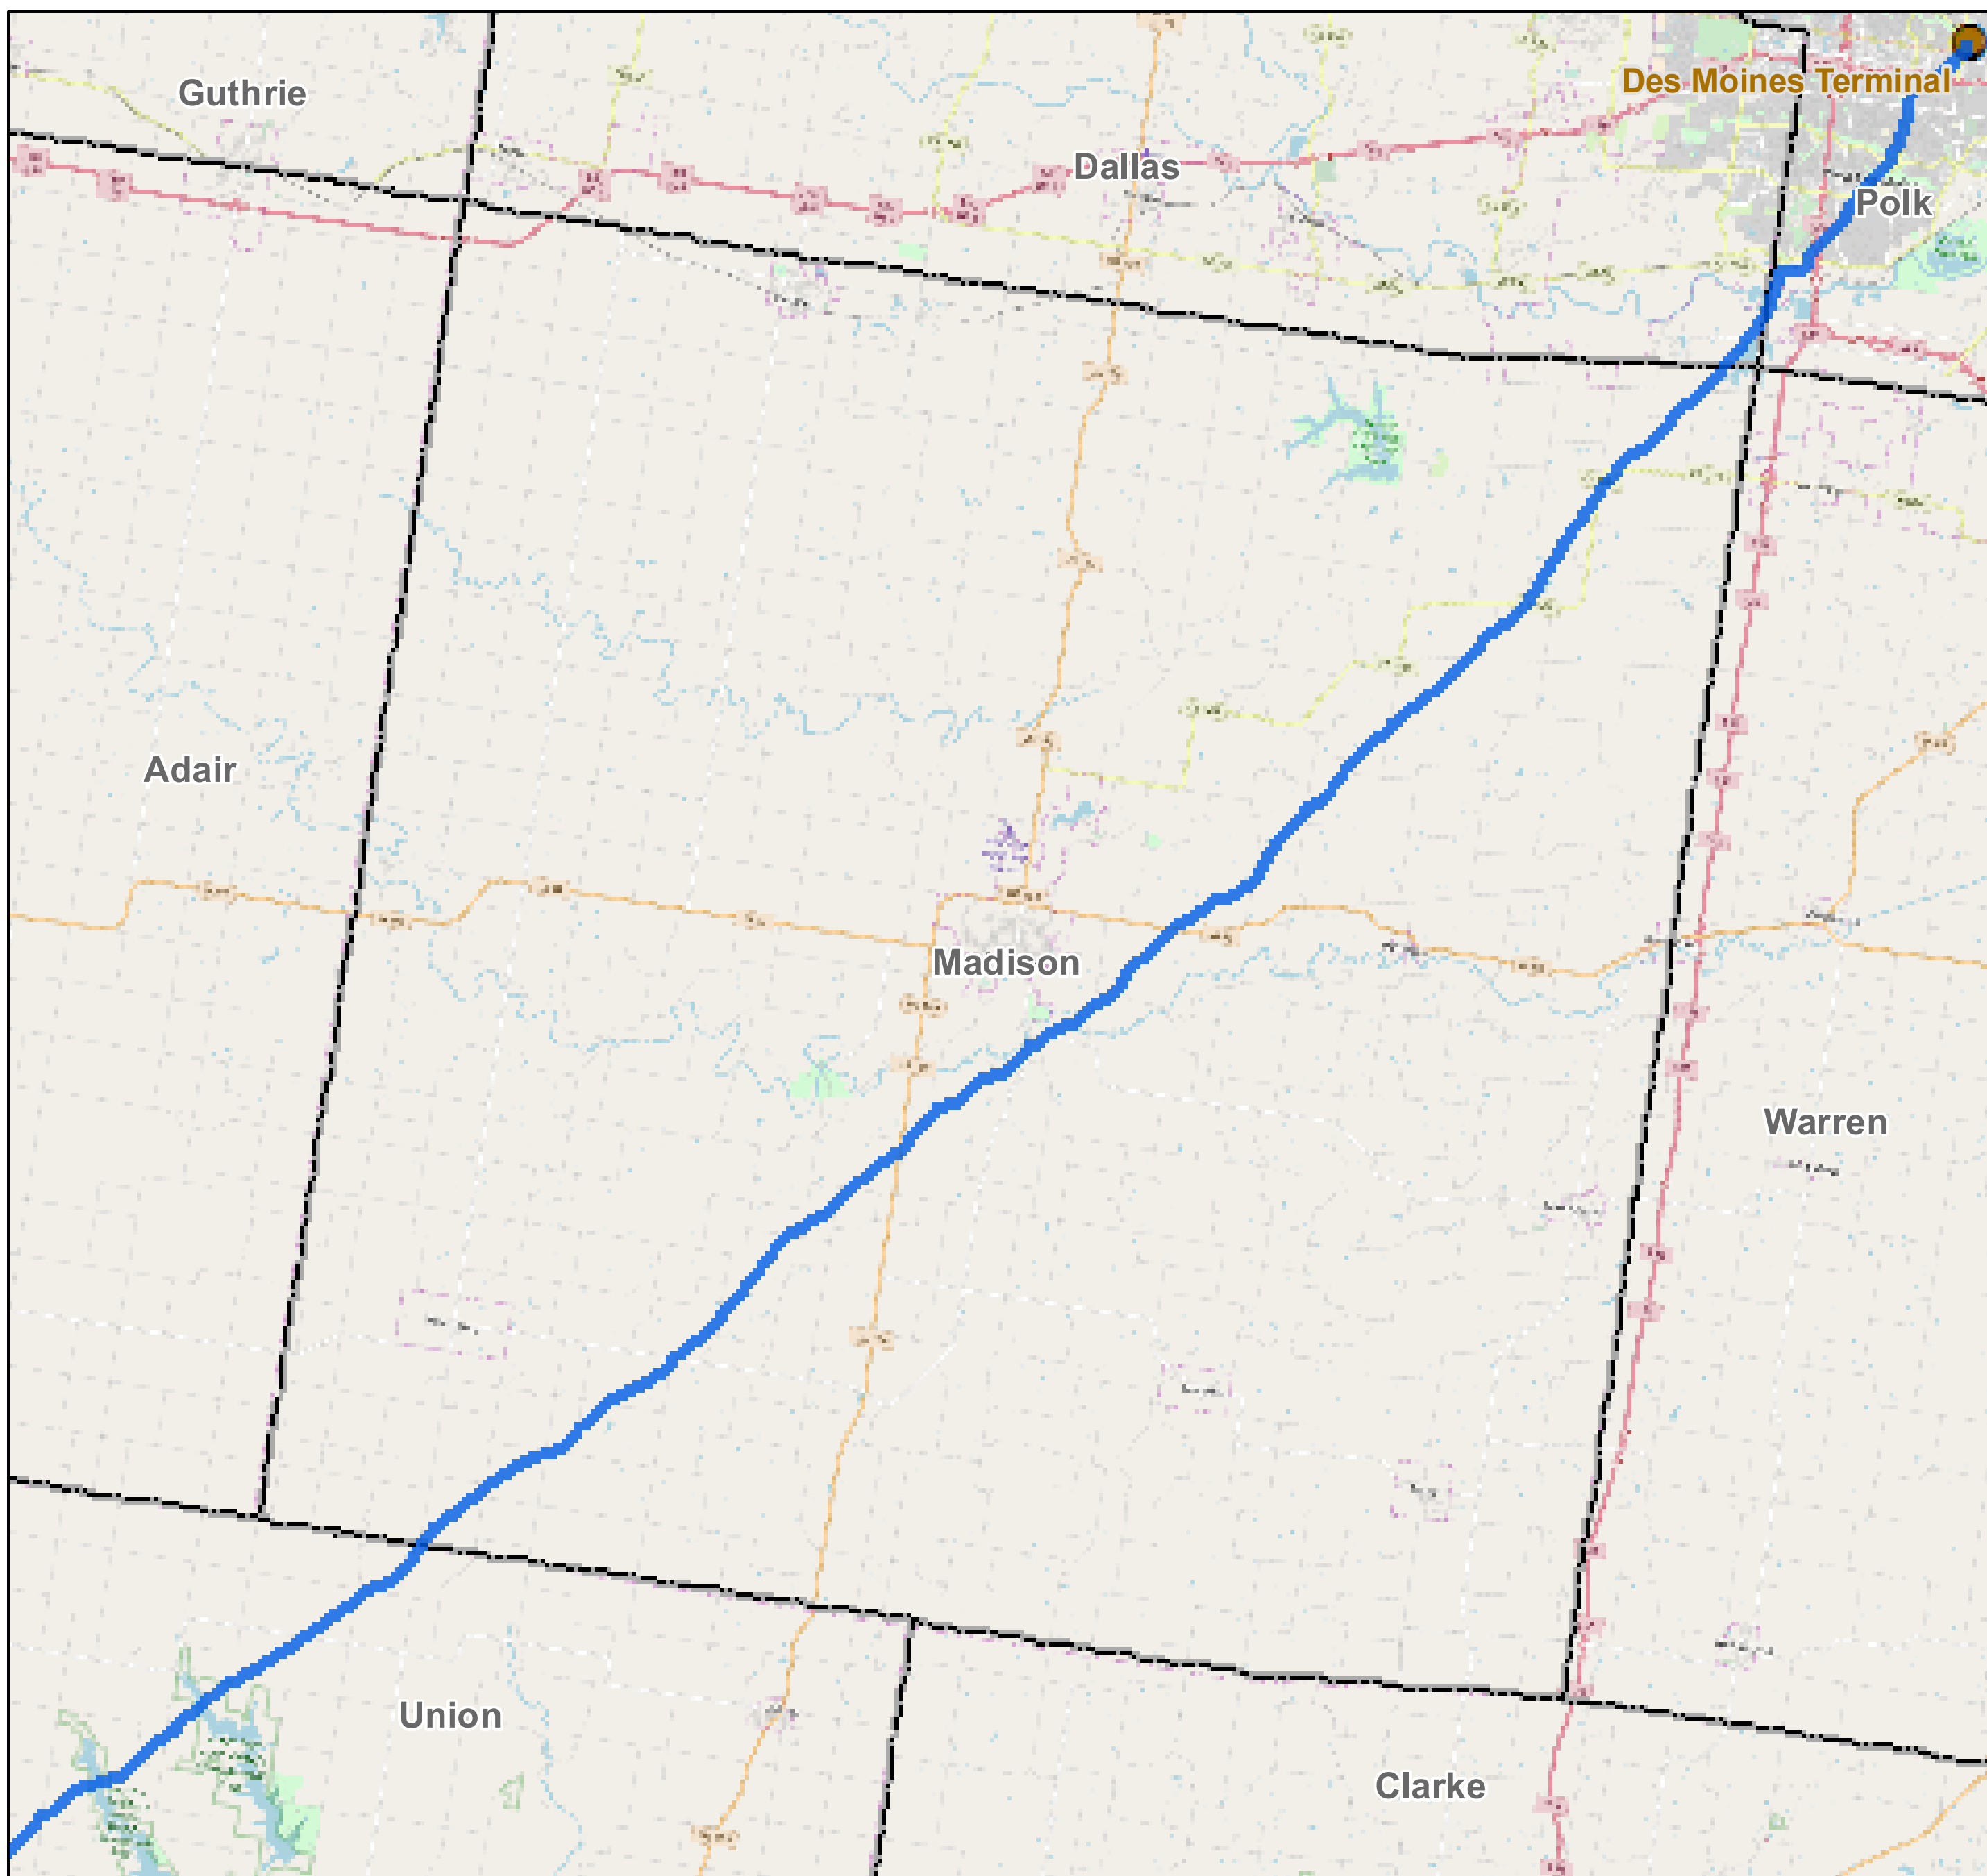

County: Madison, Iowa

BUCKEYE PARTNERS, L.P.

For more detailed pipeline information see the NPMS public viewer at: www.npms.phmsa.dot.gov

1 in = 2.42 miles

Legend

- Buckeye Pipelines (1)
- Buckeye Facilities (0)
- State Boundaries
- County Boundaries

This map is not intended to be used to physically locate Buckeye's facilities. Facilities and other features are not to scale. Before conducting any excavation activities, you must first call your state One Call System to have all underground facilities physically located.