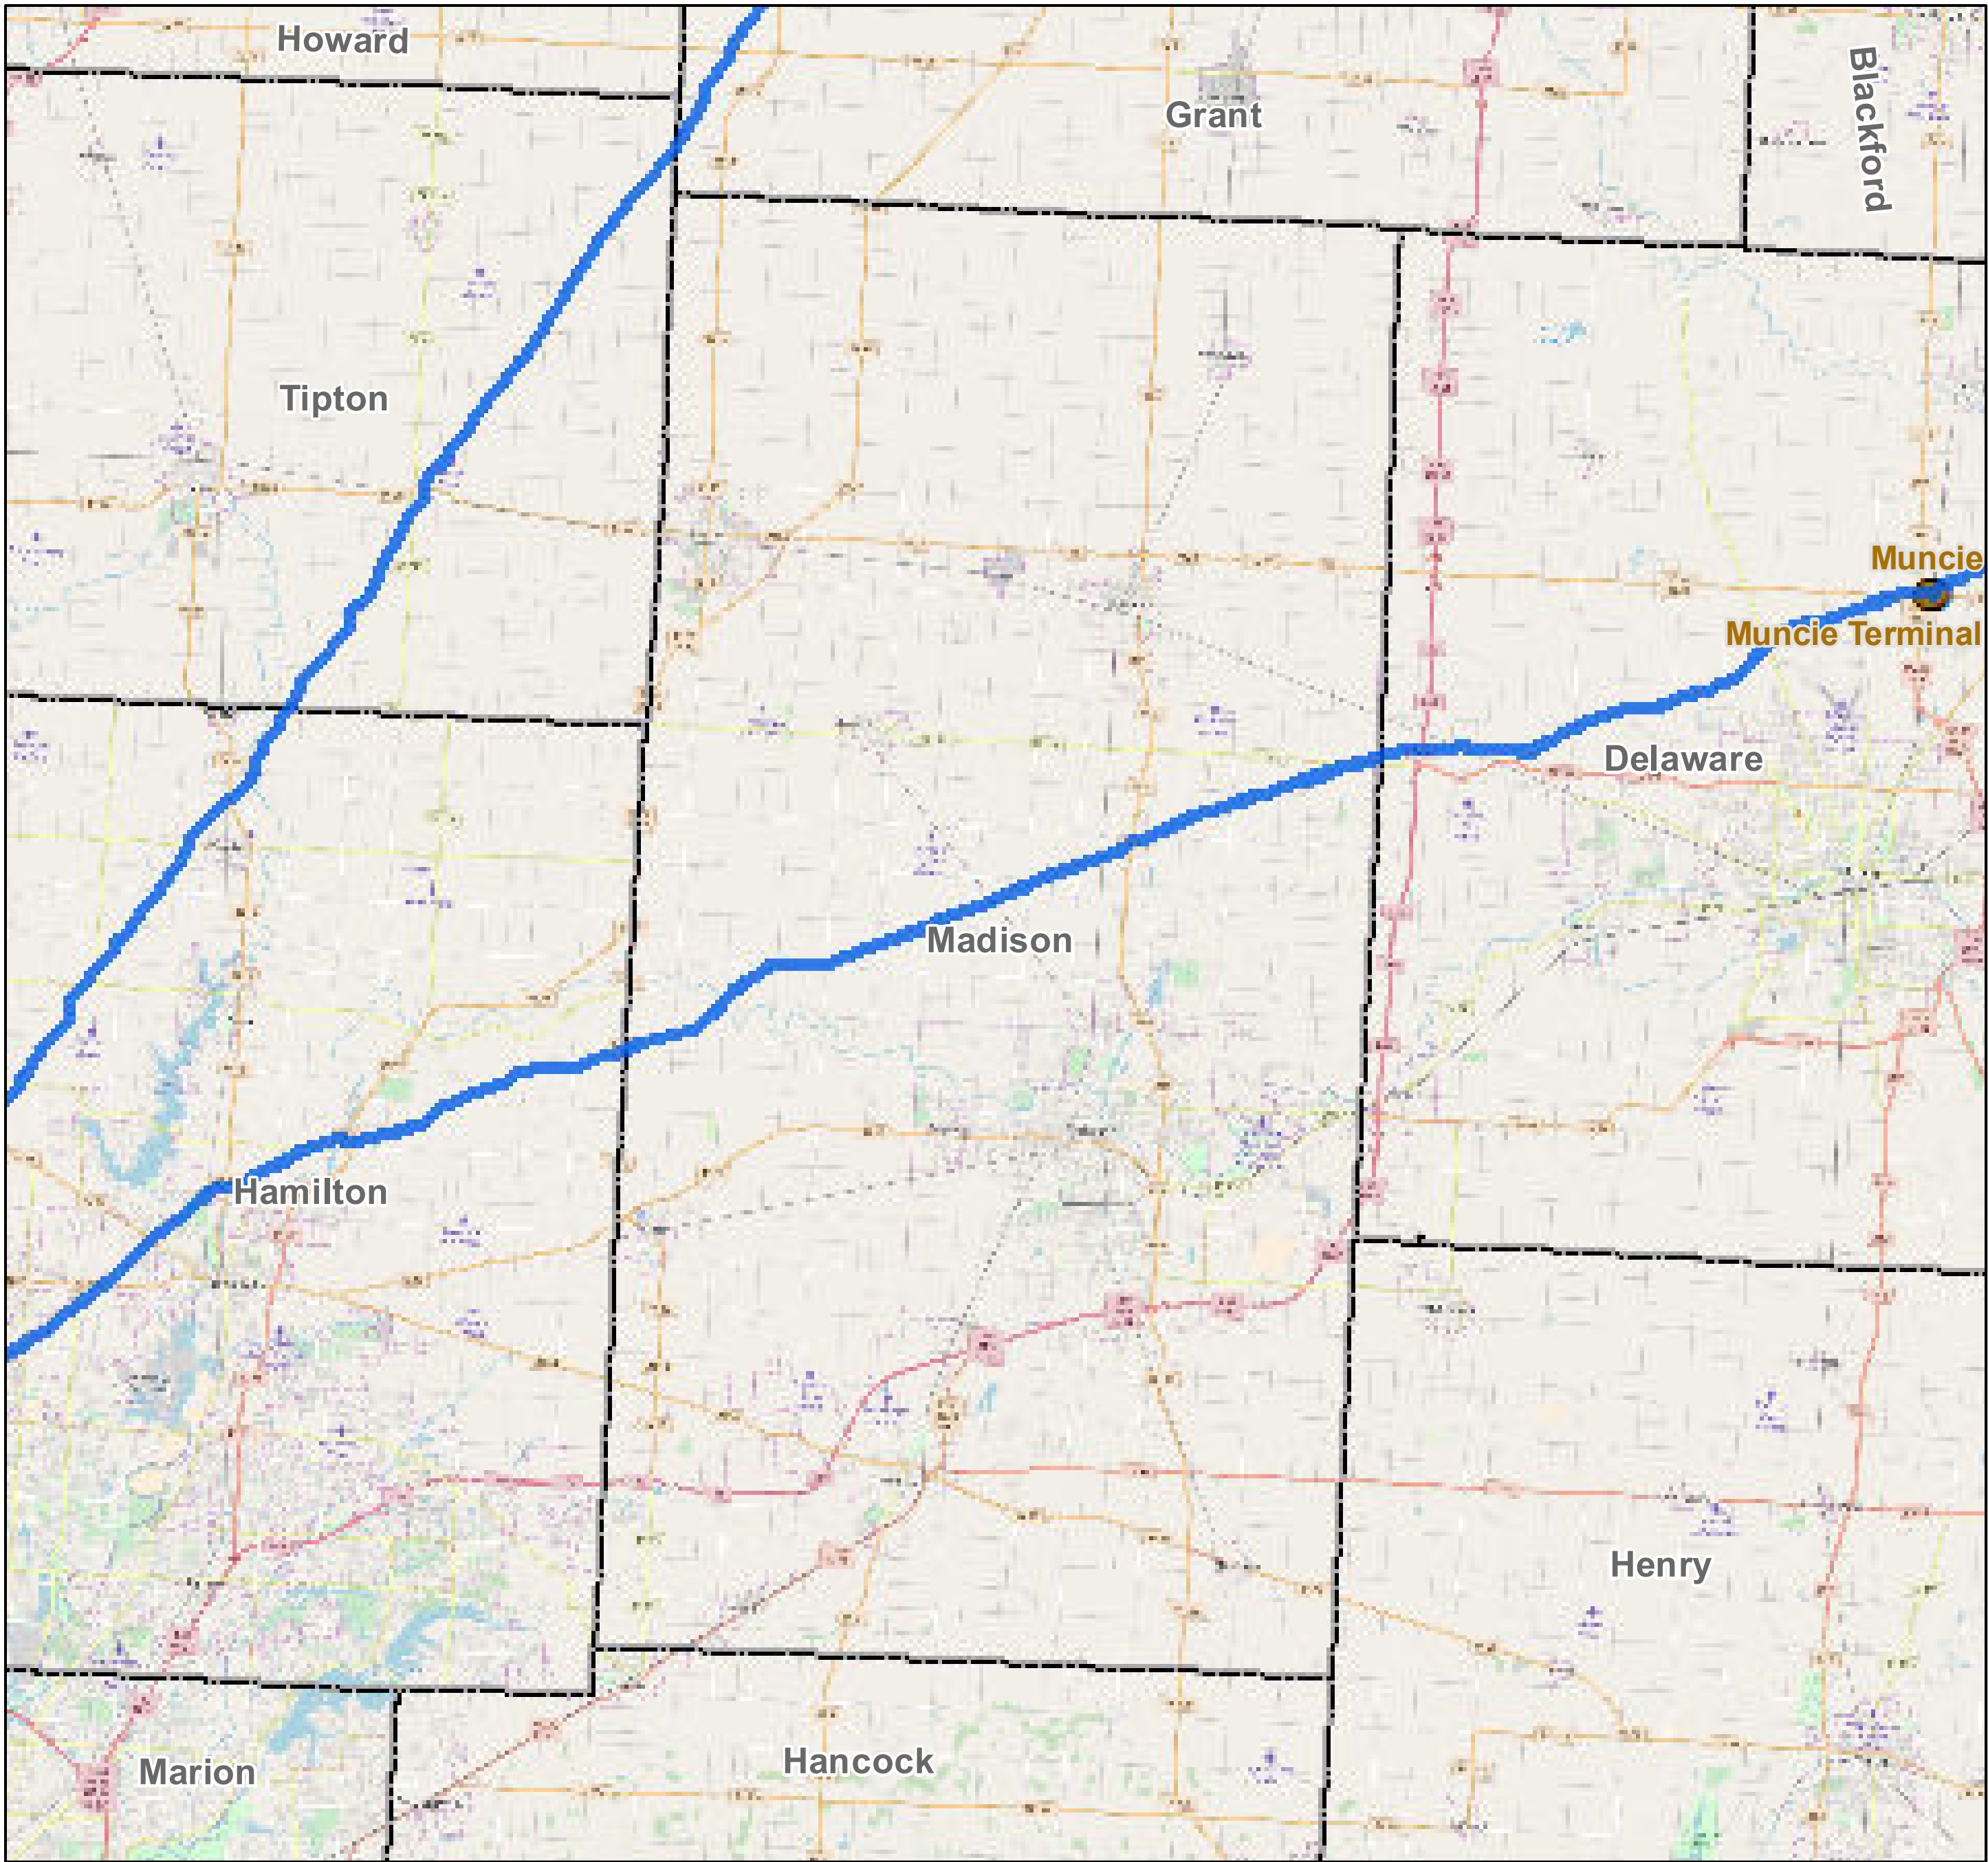

County: Madison, Indiana

BUCKEYE PARTNERS, L.P.

For more detailed pipeline information see the NPMS public viewer at: www.npms.phmsa.dot.gov

1 in = 2.73 miles

Legend

-  Buckeye Pipelines (2)
-  Buckeye Facilities (0)
-  State Boundaries
-  County Boundaries

This map is not intended to be used to physically locate Buckeye's facilities. Facilities and other features are not to scale. Before conducting any excavation activities, you must first call your state One Call System to have all underground facilities physically located.