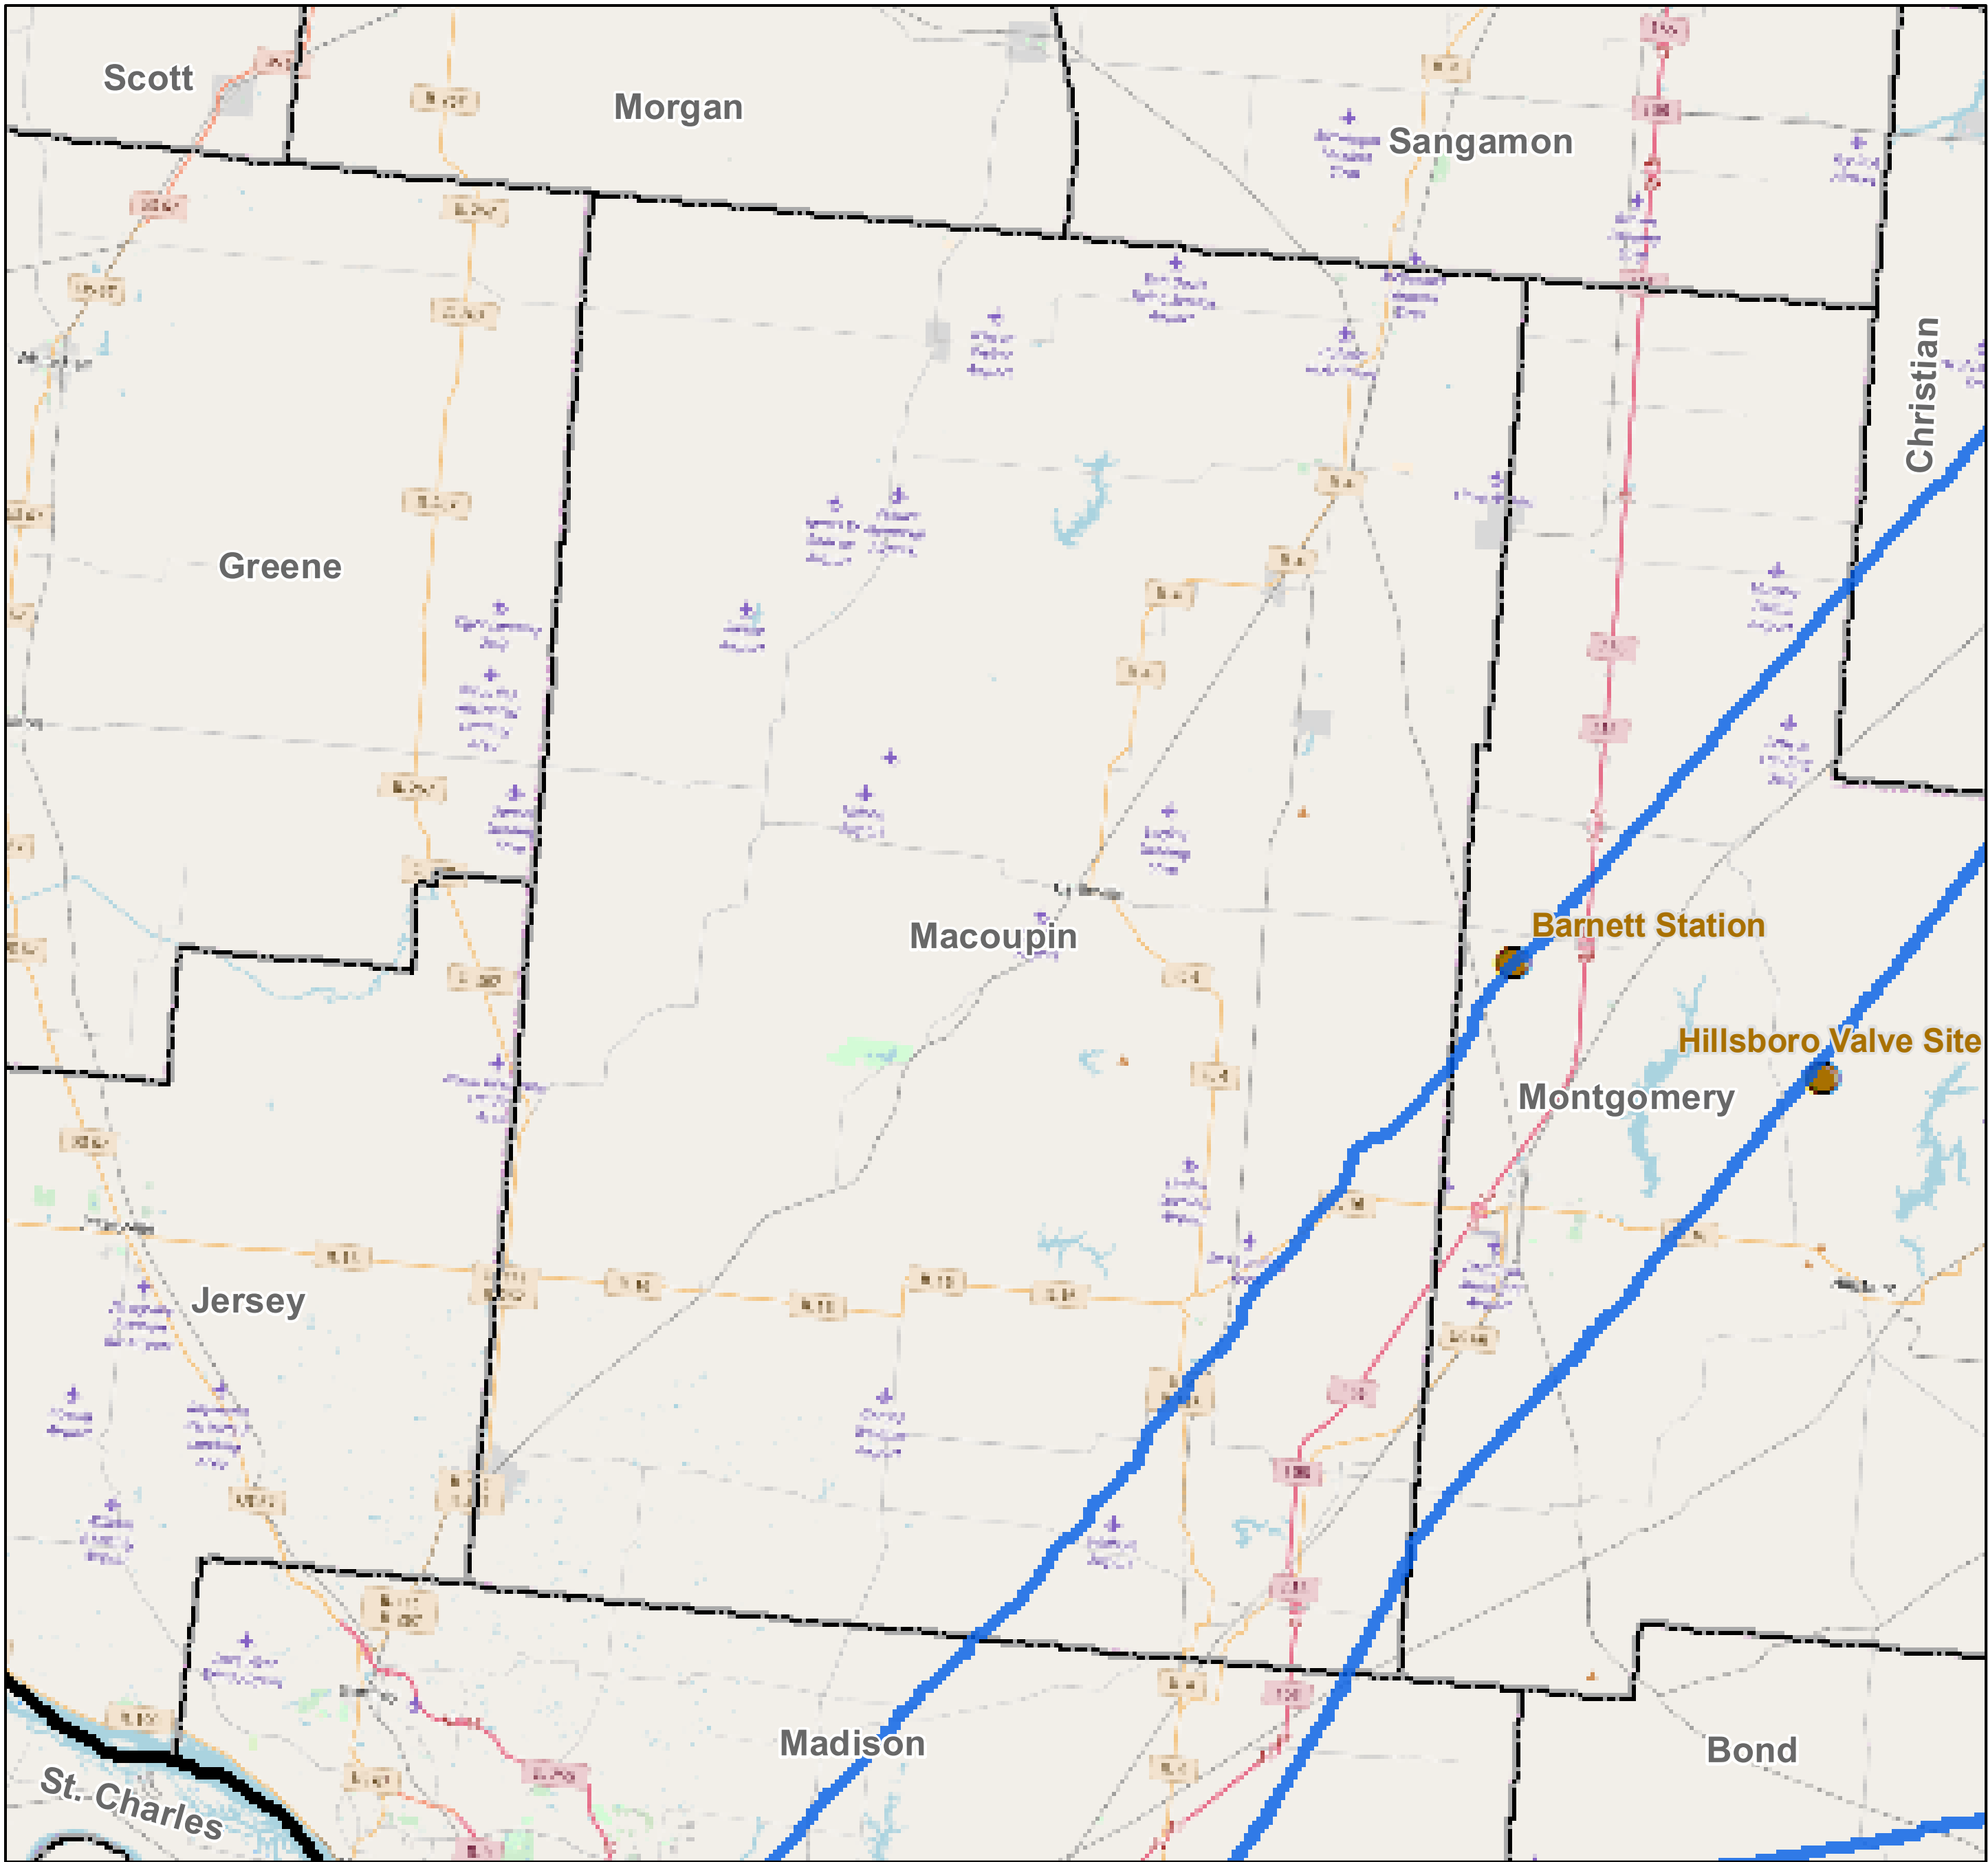

County: Macoupin, Illinois

BUCKEYE PARTNERS, L.P.

For more detailed pipeline information see the NPMS public viewer at:
www.npms.phmsa.dot.gov

1 in = 3.42 miles

Legend

- Buckeye Pipelines (3)
- Buckeye Facilities (0)
- State Boundaries
- County Boundaries

This map is not intended to be used to physically locate Buckeye's facilities. Facilities and other features are not to scale. Before conducting any excavation activities, you must first call your state One Call System to have all underground facilities physically located.