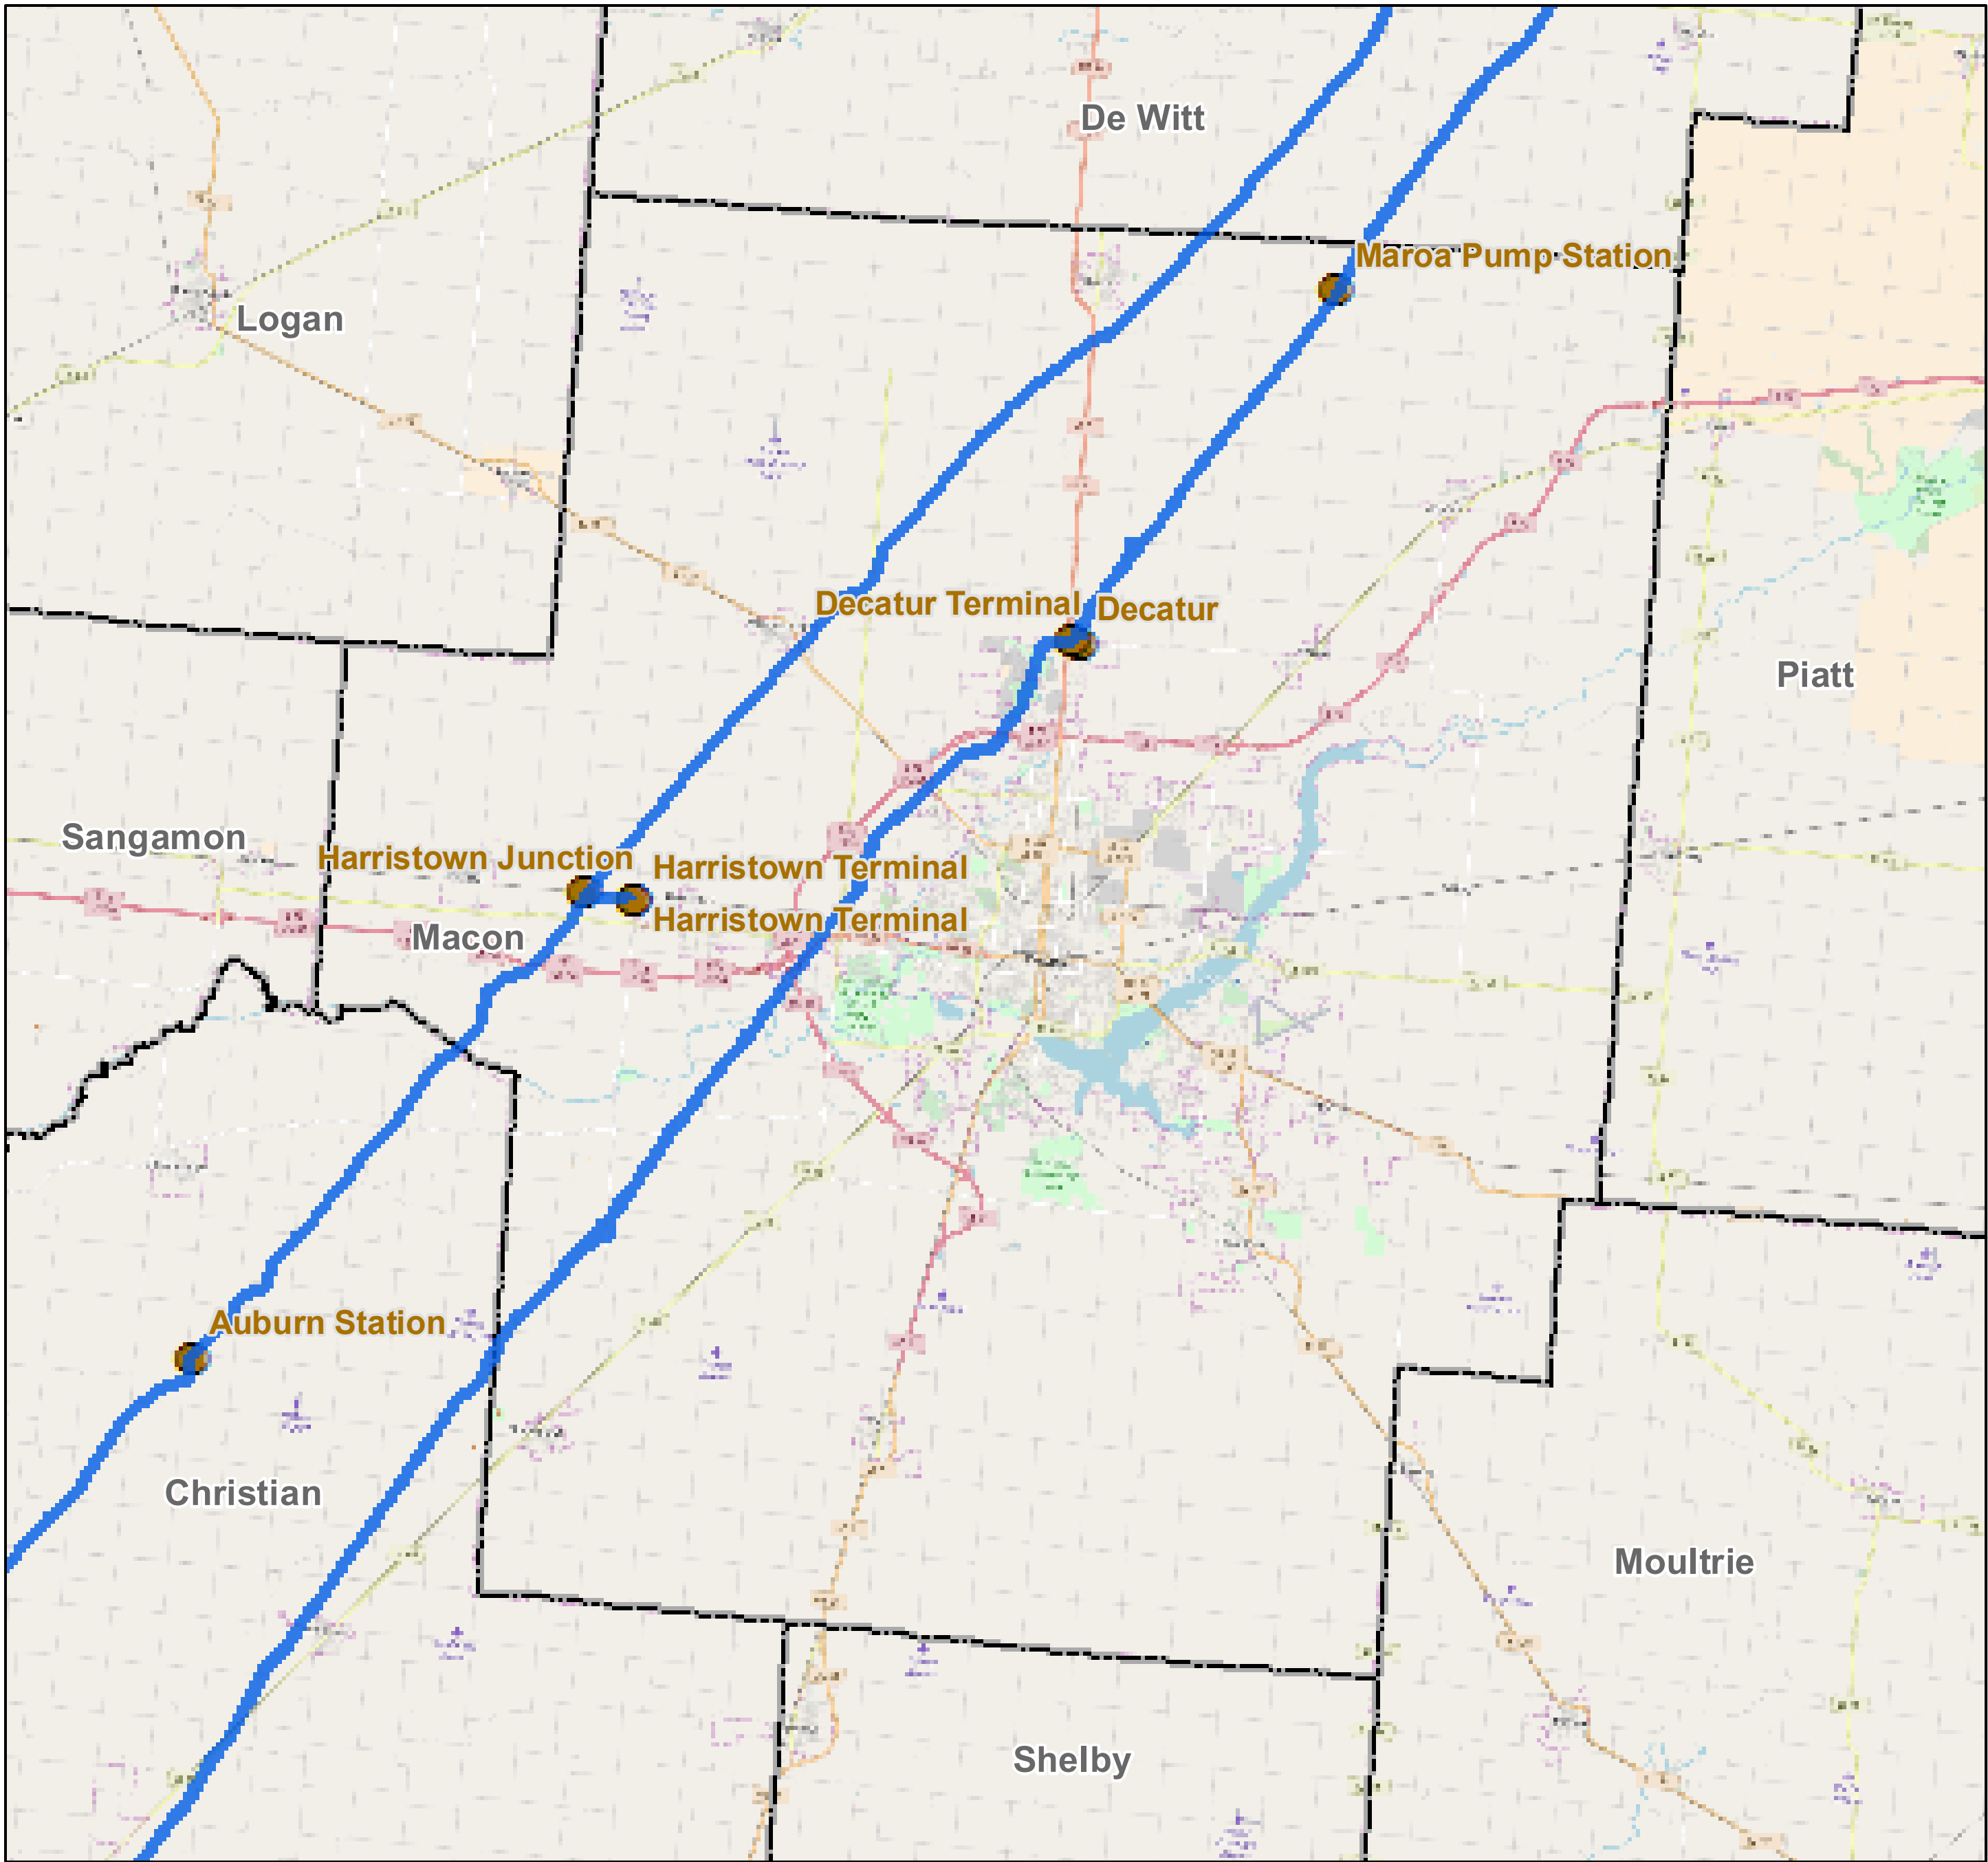

County: Macon, Illinois

BUCKEYE PARTNERS, L.P.

For more detailed pipeline information see the NPMS public viewer at:
www.npms.phmsa.dot.gov

1 in = 2.57 miles

Legend

- Buckeye Pipelines (11)
- Buckeye Facilities (6)
- State Boundaries
- County Boundaries

This map is not intended to be used to physically locate Buckeye's facilities. Facilities and other features are not to scale. Before conducting any excavation activities, you must first call your state One Call System to have all underground facilities physically located.