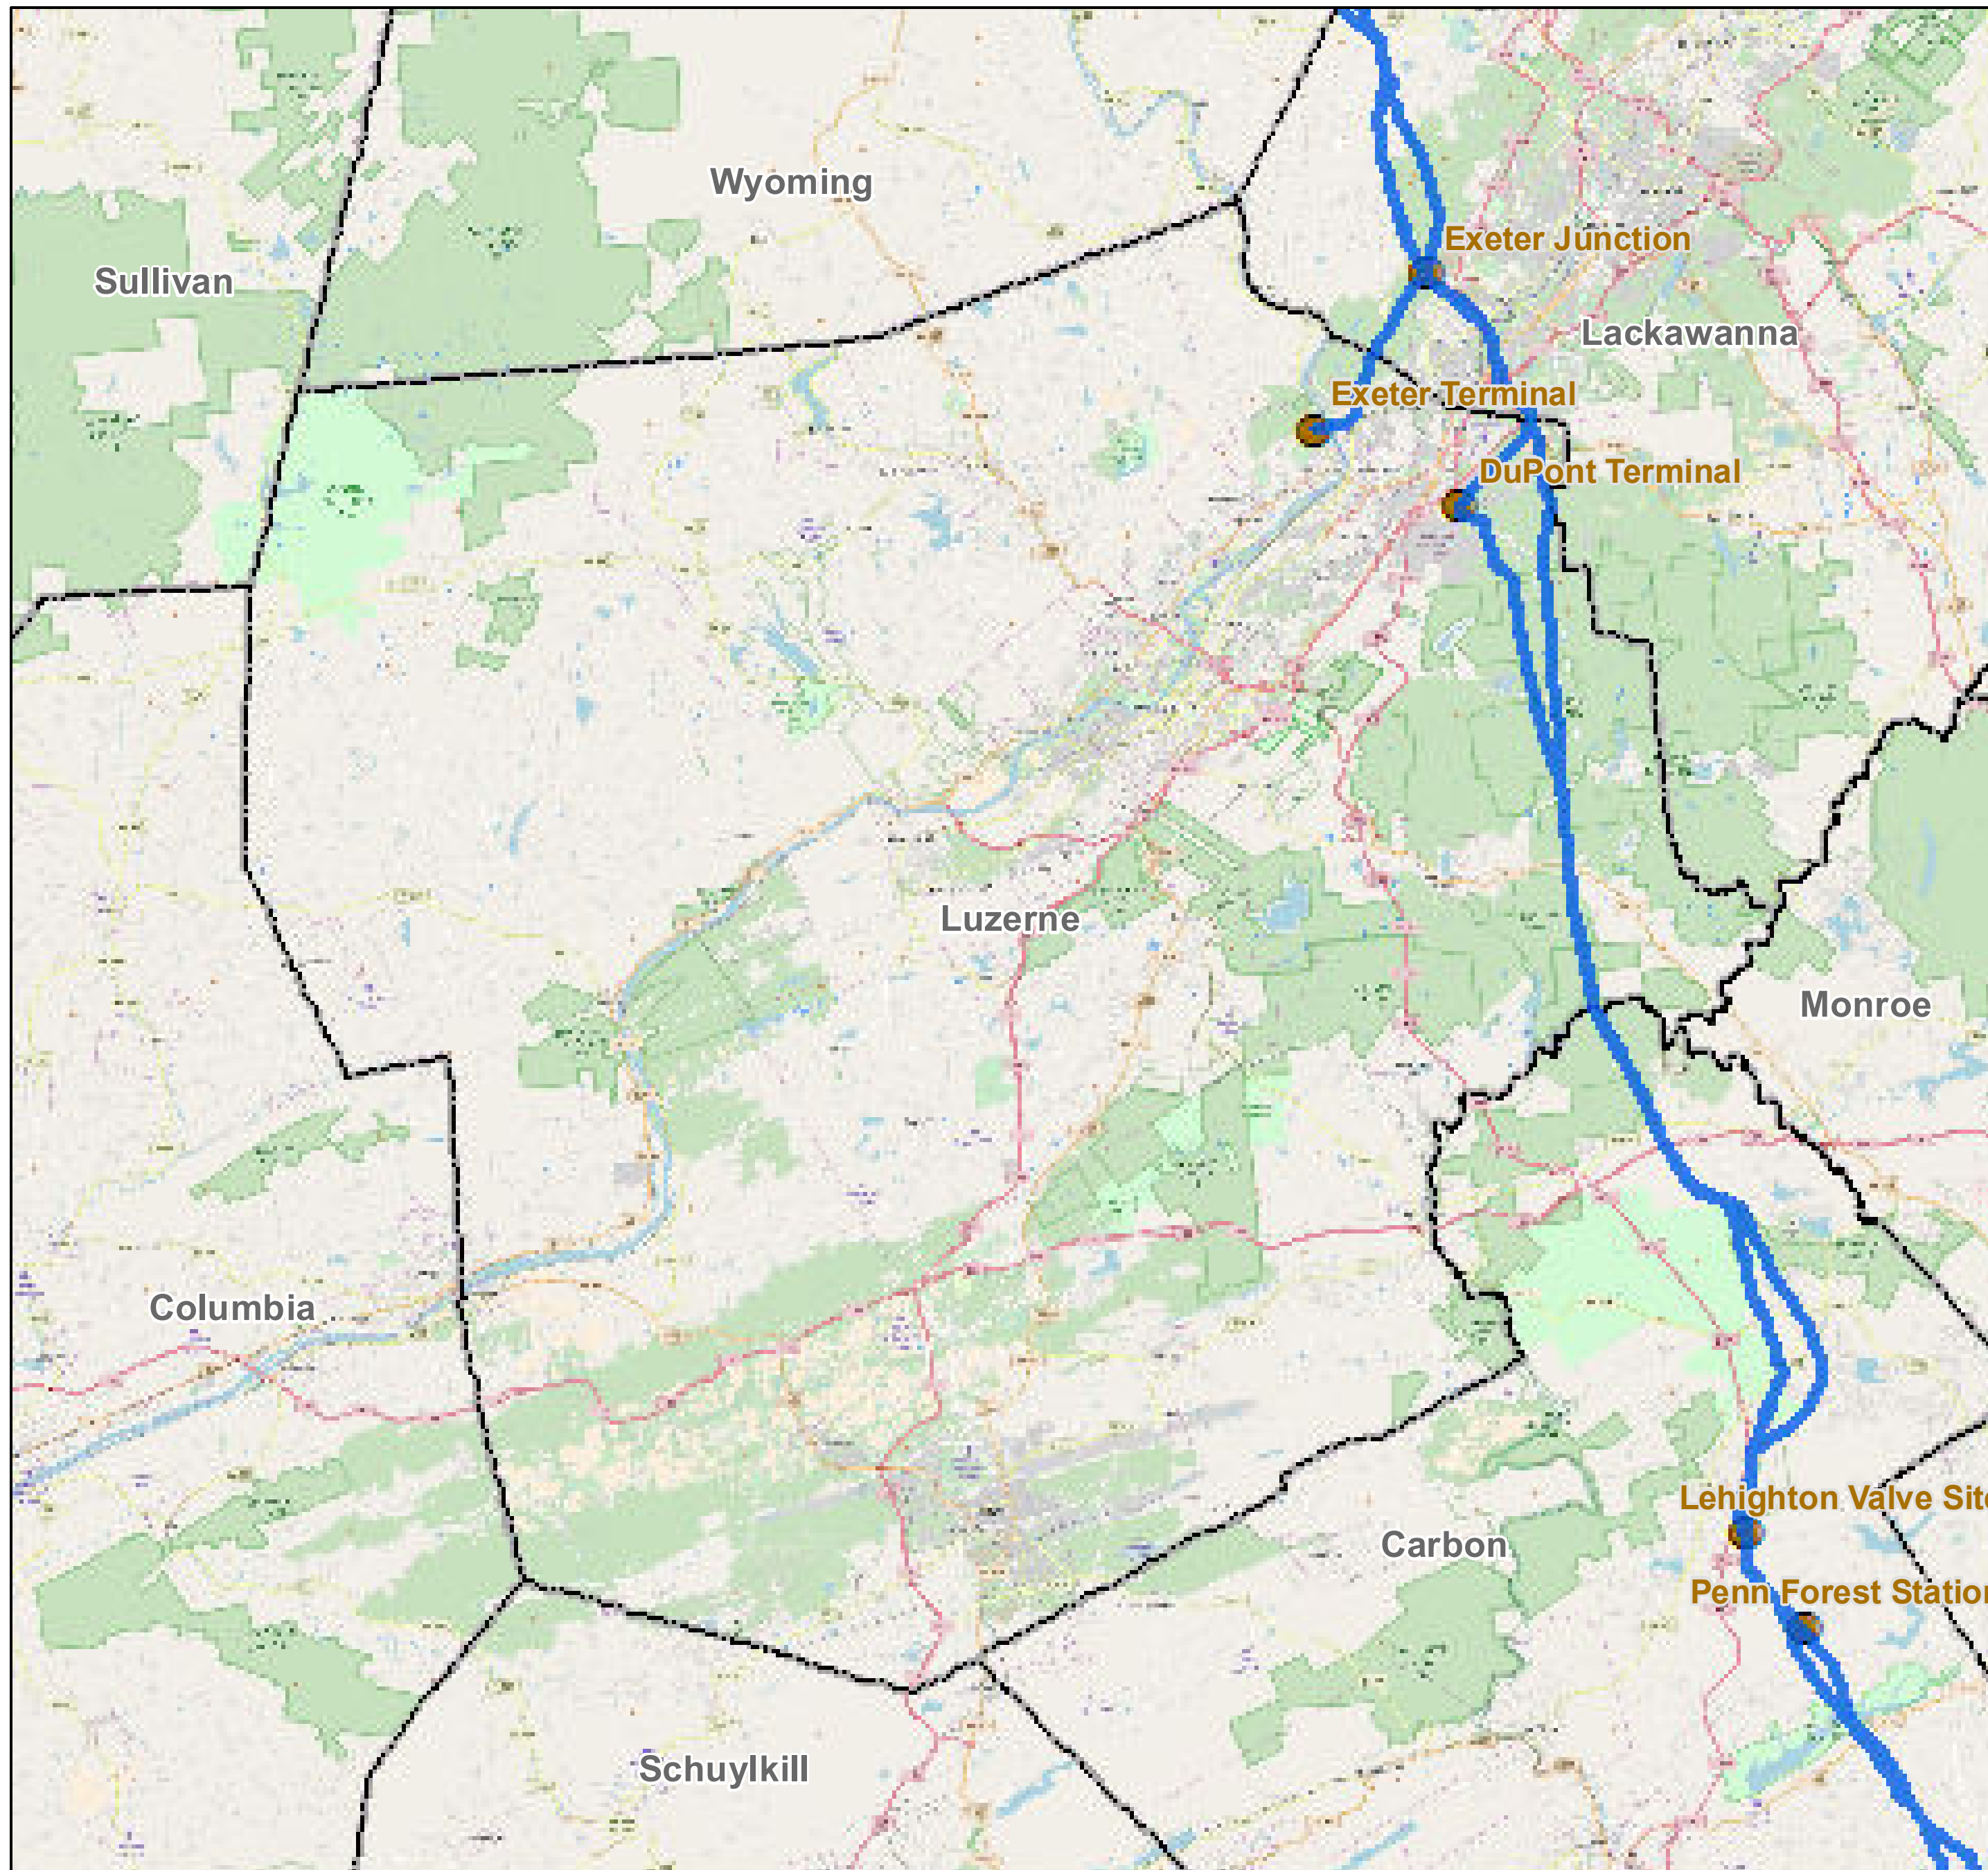

# County: Luzerne, Pennsylvania

**BUCKEYE PARTNERS, L.P.**

For more detailed pipeline information see the NPMS public viewer at: [www.npms.phmsa.dot.gov](http://www.npms.phmsa.dot.gov)

1 in = 3.28 miles

## Legend

- Buckeye Pipelines (6)
- Buckeye Facilities (2)
- State Boundaries
- County Boundaries

This map is not intended to be used to physically locate Buckeye's facilities. Facilities and other features are not to scale. Before conducting any excavation activities, you must first call your state One Call System to have all underground facilities physically located.