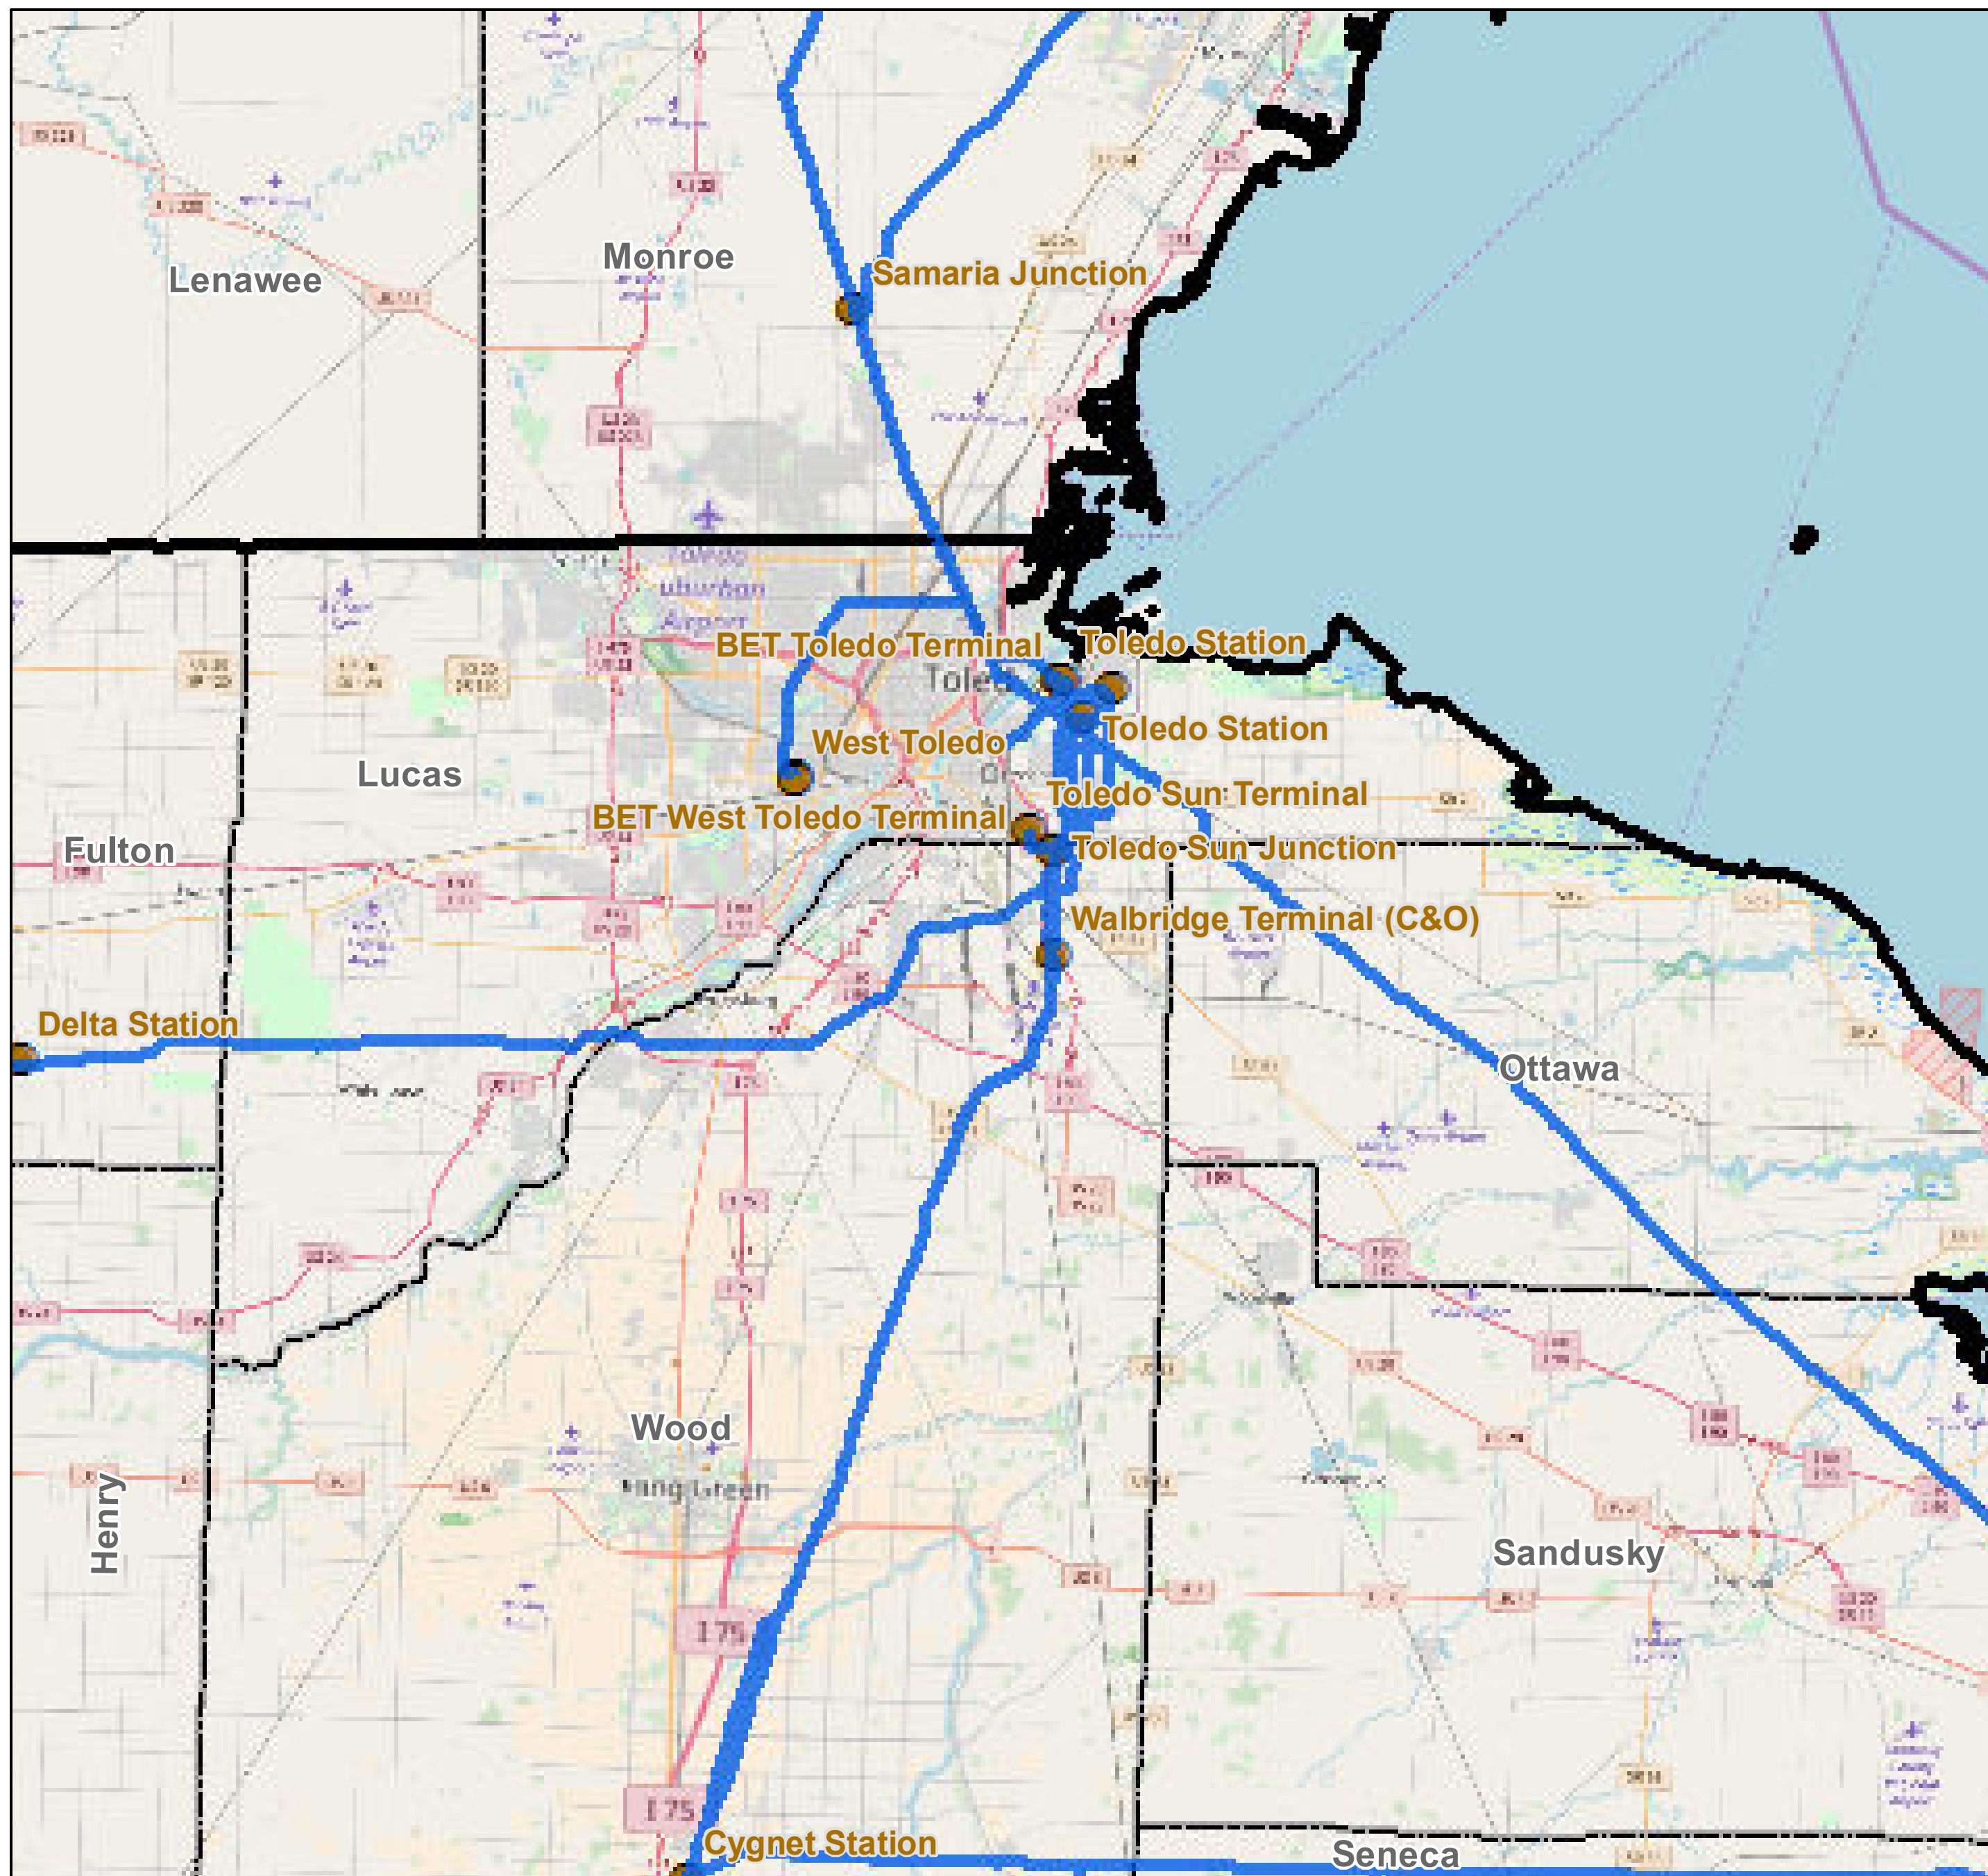

County: Lucas, Ohio

BUCKEYE PARTNERS, L.P.

For more detailed pipeline information see the NPMS public viewer at: www.npms.phmsa.dot.gov

1 in = 3.43 miles

Legend

-  Buckeye Pipelines (30)
-  Buckeye Facilities (8)
-  State Boundaries
-  County Boundaries

This map is not intended to be used to physically locate Buckeye's facilities. Facilities and other features are not to scale. Before conducting any excavation activities, you must first call your state One Call System to have all underground facilities physically located.