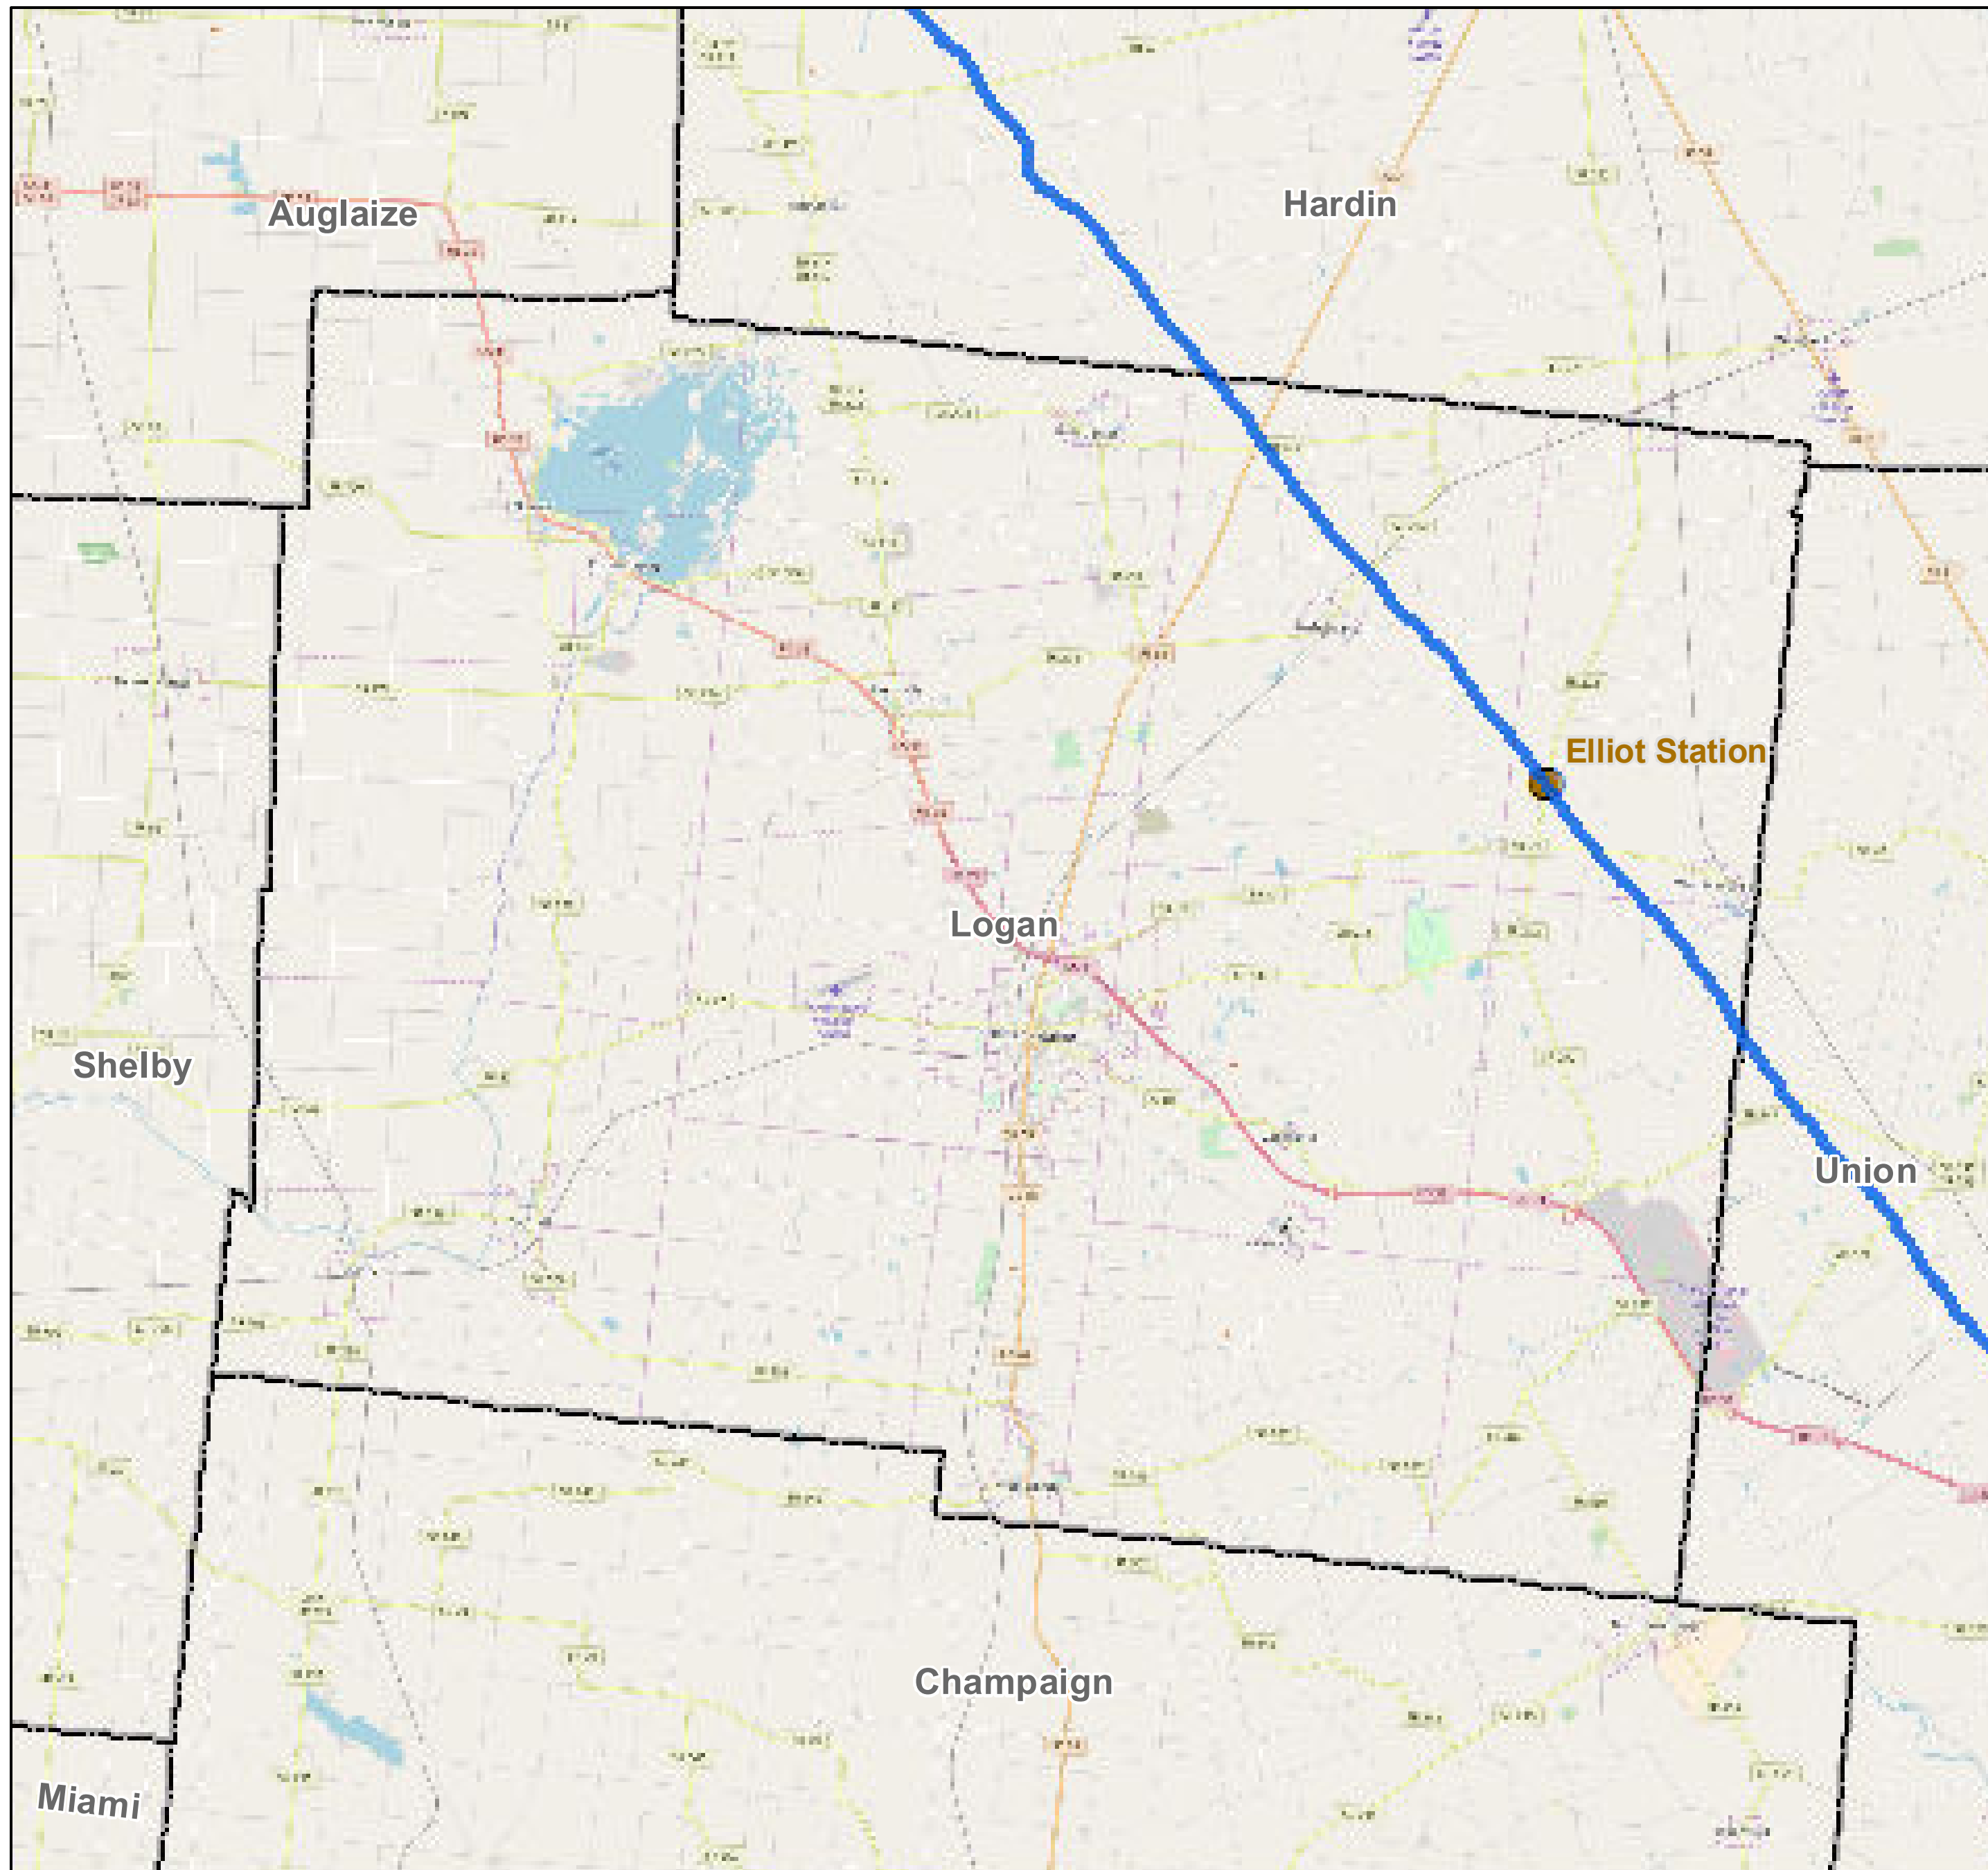

County: Logan, Ohio

BUCKEYE PARTNERS, L.P.

For more detailed pipeline information see the NPMS public viewer at: www.npms.phmsa.dot.gov

1 in = 2.22 miles

Legend

- Buckeye Pipelines (2)
- Buckeye Facilities (1)
- State Boundaries
- County Boundaries

This map is not intended to be used to physically locate Buckeye's facilities. Facilities and other features are not to scale. Before conducting any excavation activities, you must first call your state One Call System to have all underground facilities physically located.