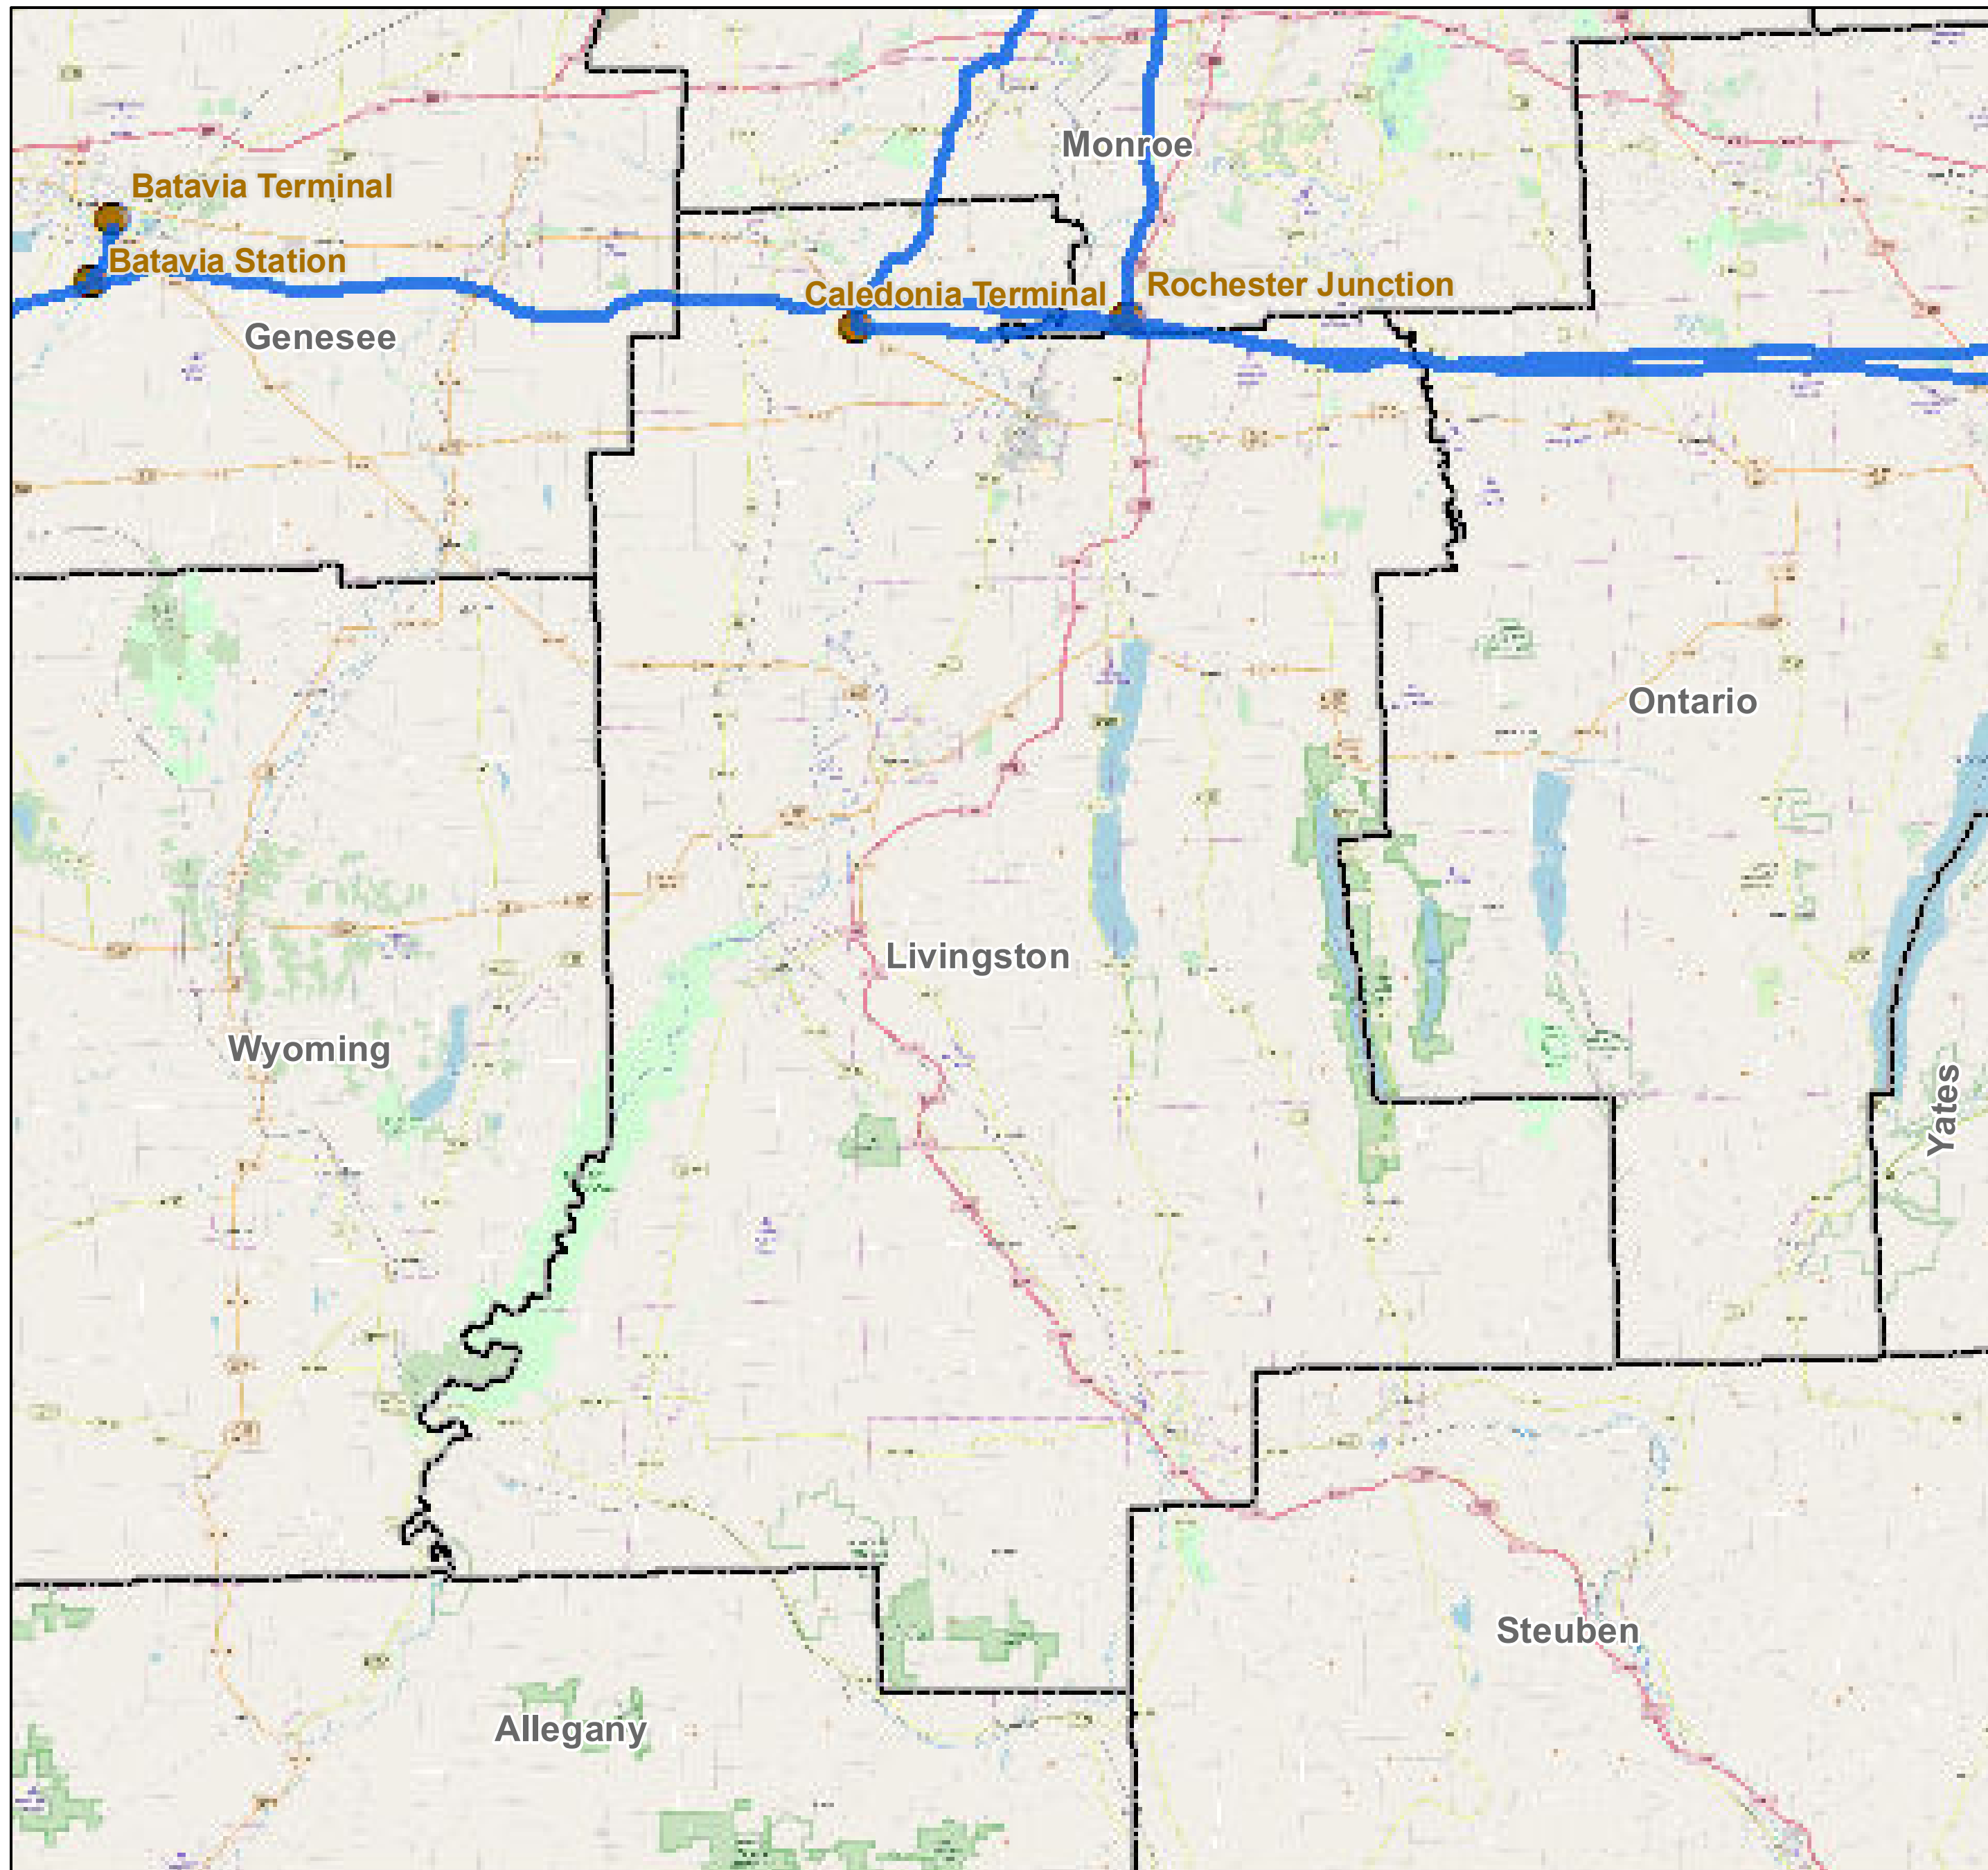

County: Livingston, New York

BUCKEYE PARTNERS, L.P.

For more detailed pipeline information see the NPMS public viewer at: www.npms.phmsa.dot.gov

1 in = 3.17 miles

Legend

- Buckeye Pipelines (4)
- Buckeye Facilities (2)
- State Boundaries
- County Boundaries

This map is not intended to be used to physically locate Buckeye's facilities. Facilities and other features are not to scale. Before conducting any excavation activities, you must first call your state One Call System to have all underground facilities physically located.