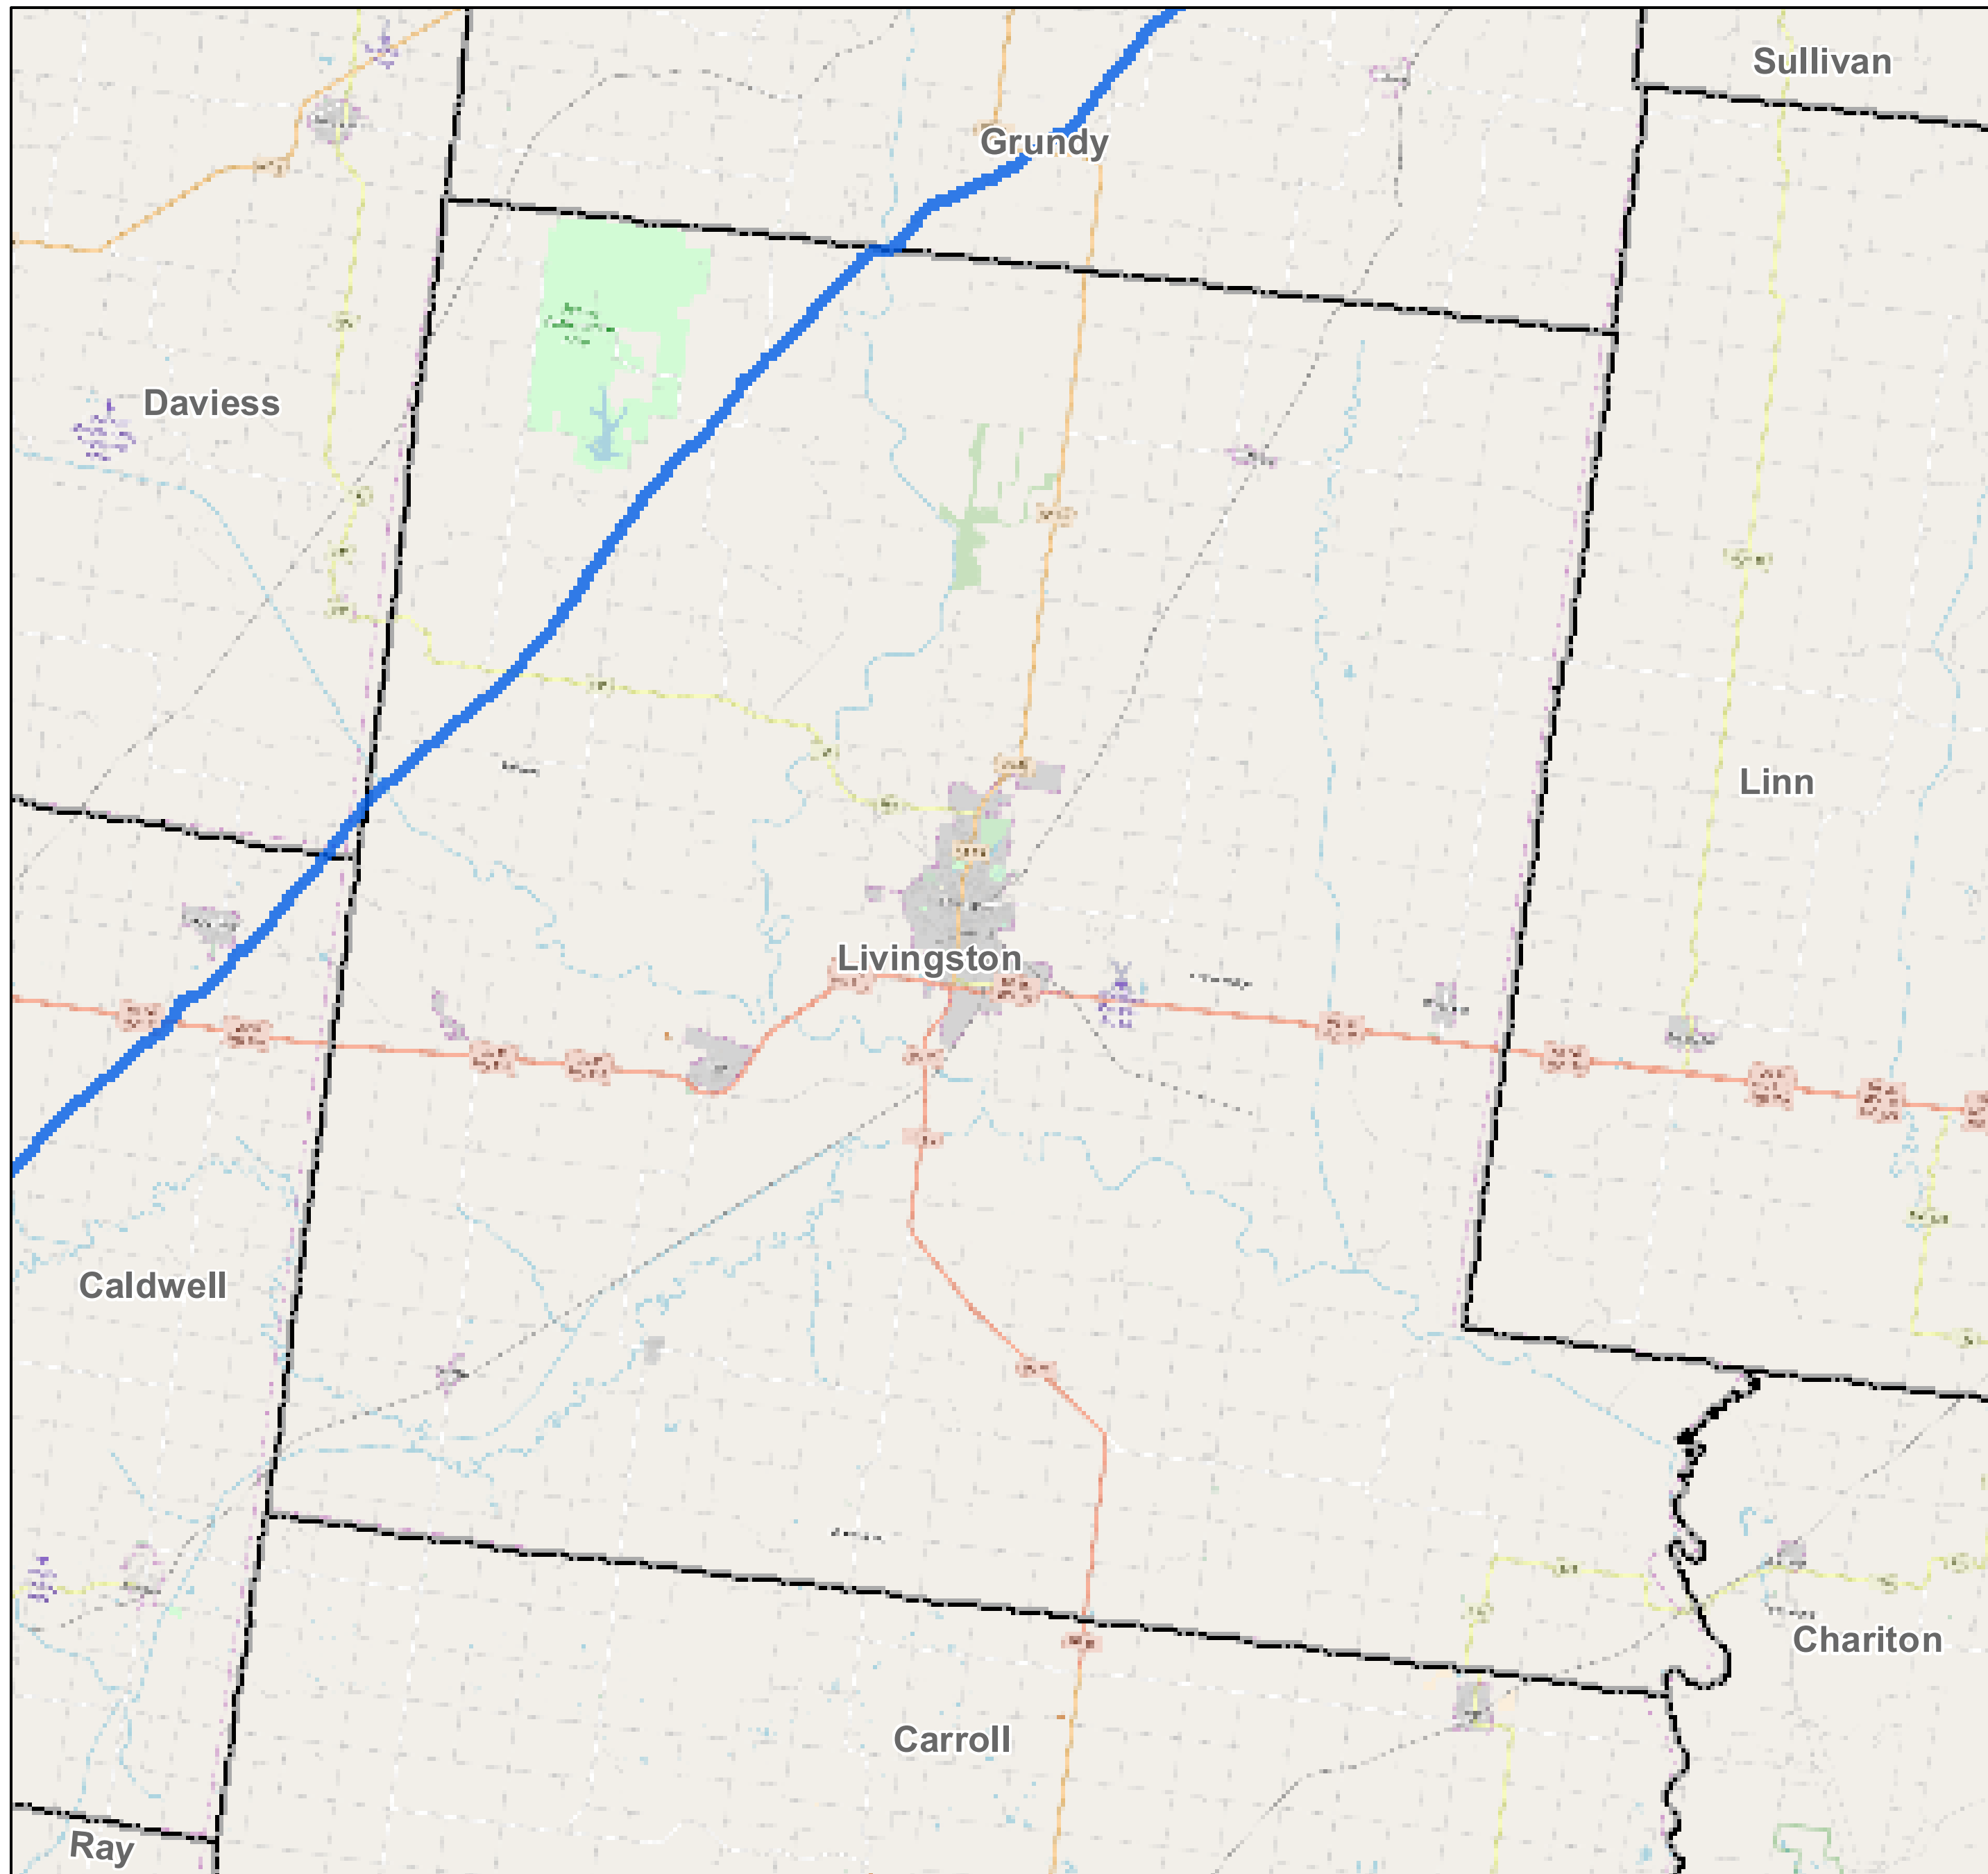

# County: Livingston, Missouri

**BUCKEYE PARTNERS, L.P.**

For more detailed pipeline information see the NPMS public viewer at:  
[www.npms.phmsa.dot.gov](http://www.npms.phmsa.dot.gov)

1 in = 2.45 miles

## Legend

-  Buckeye Pipelines (1)
-  Buckeye Facilities (0)
-  State Boundaries
-  County Boundaries

This map is not intended to be used to physically locate Buckeye's facilities. Facilities and other features are not to scale. Before conducting any excavation activities, you must first call your state One Call System to have all underground facilities physically located.