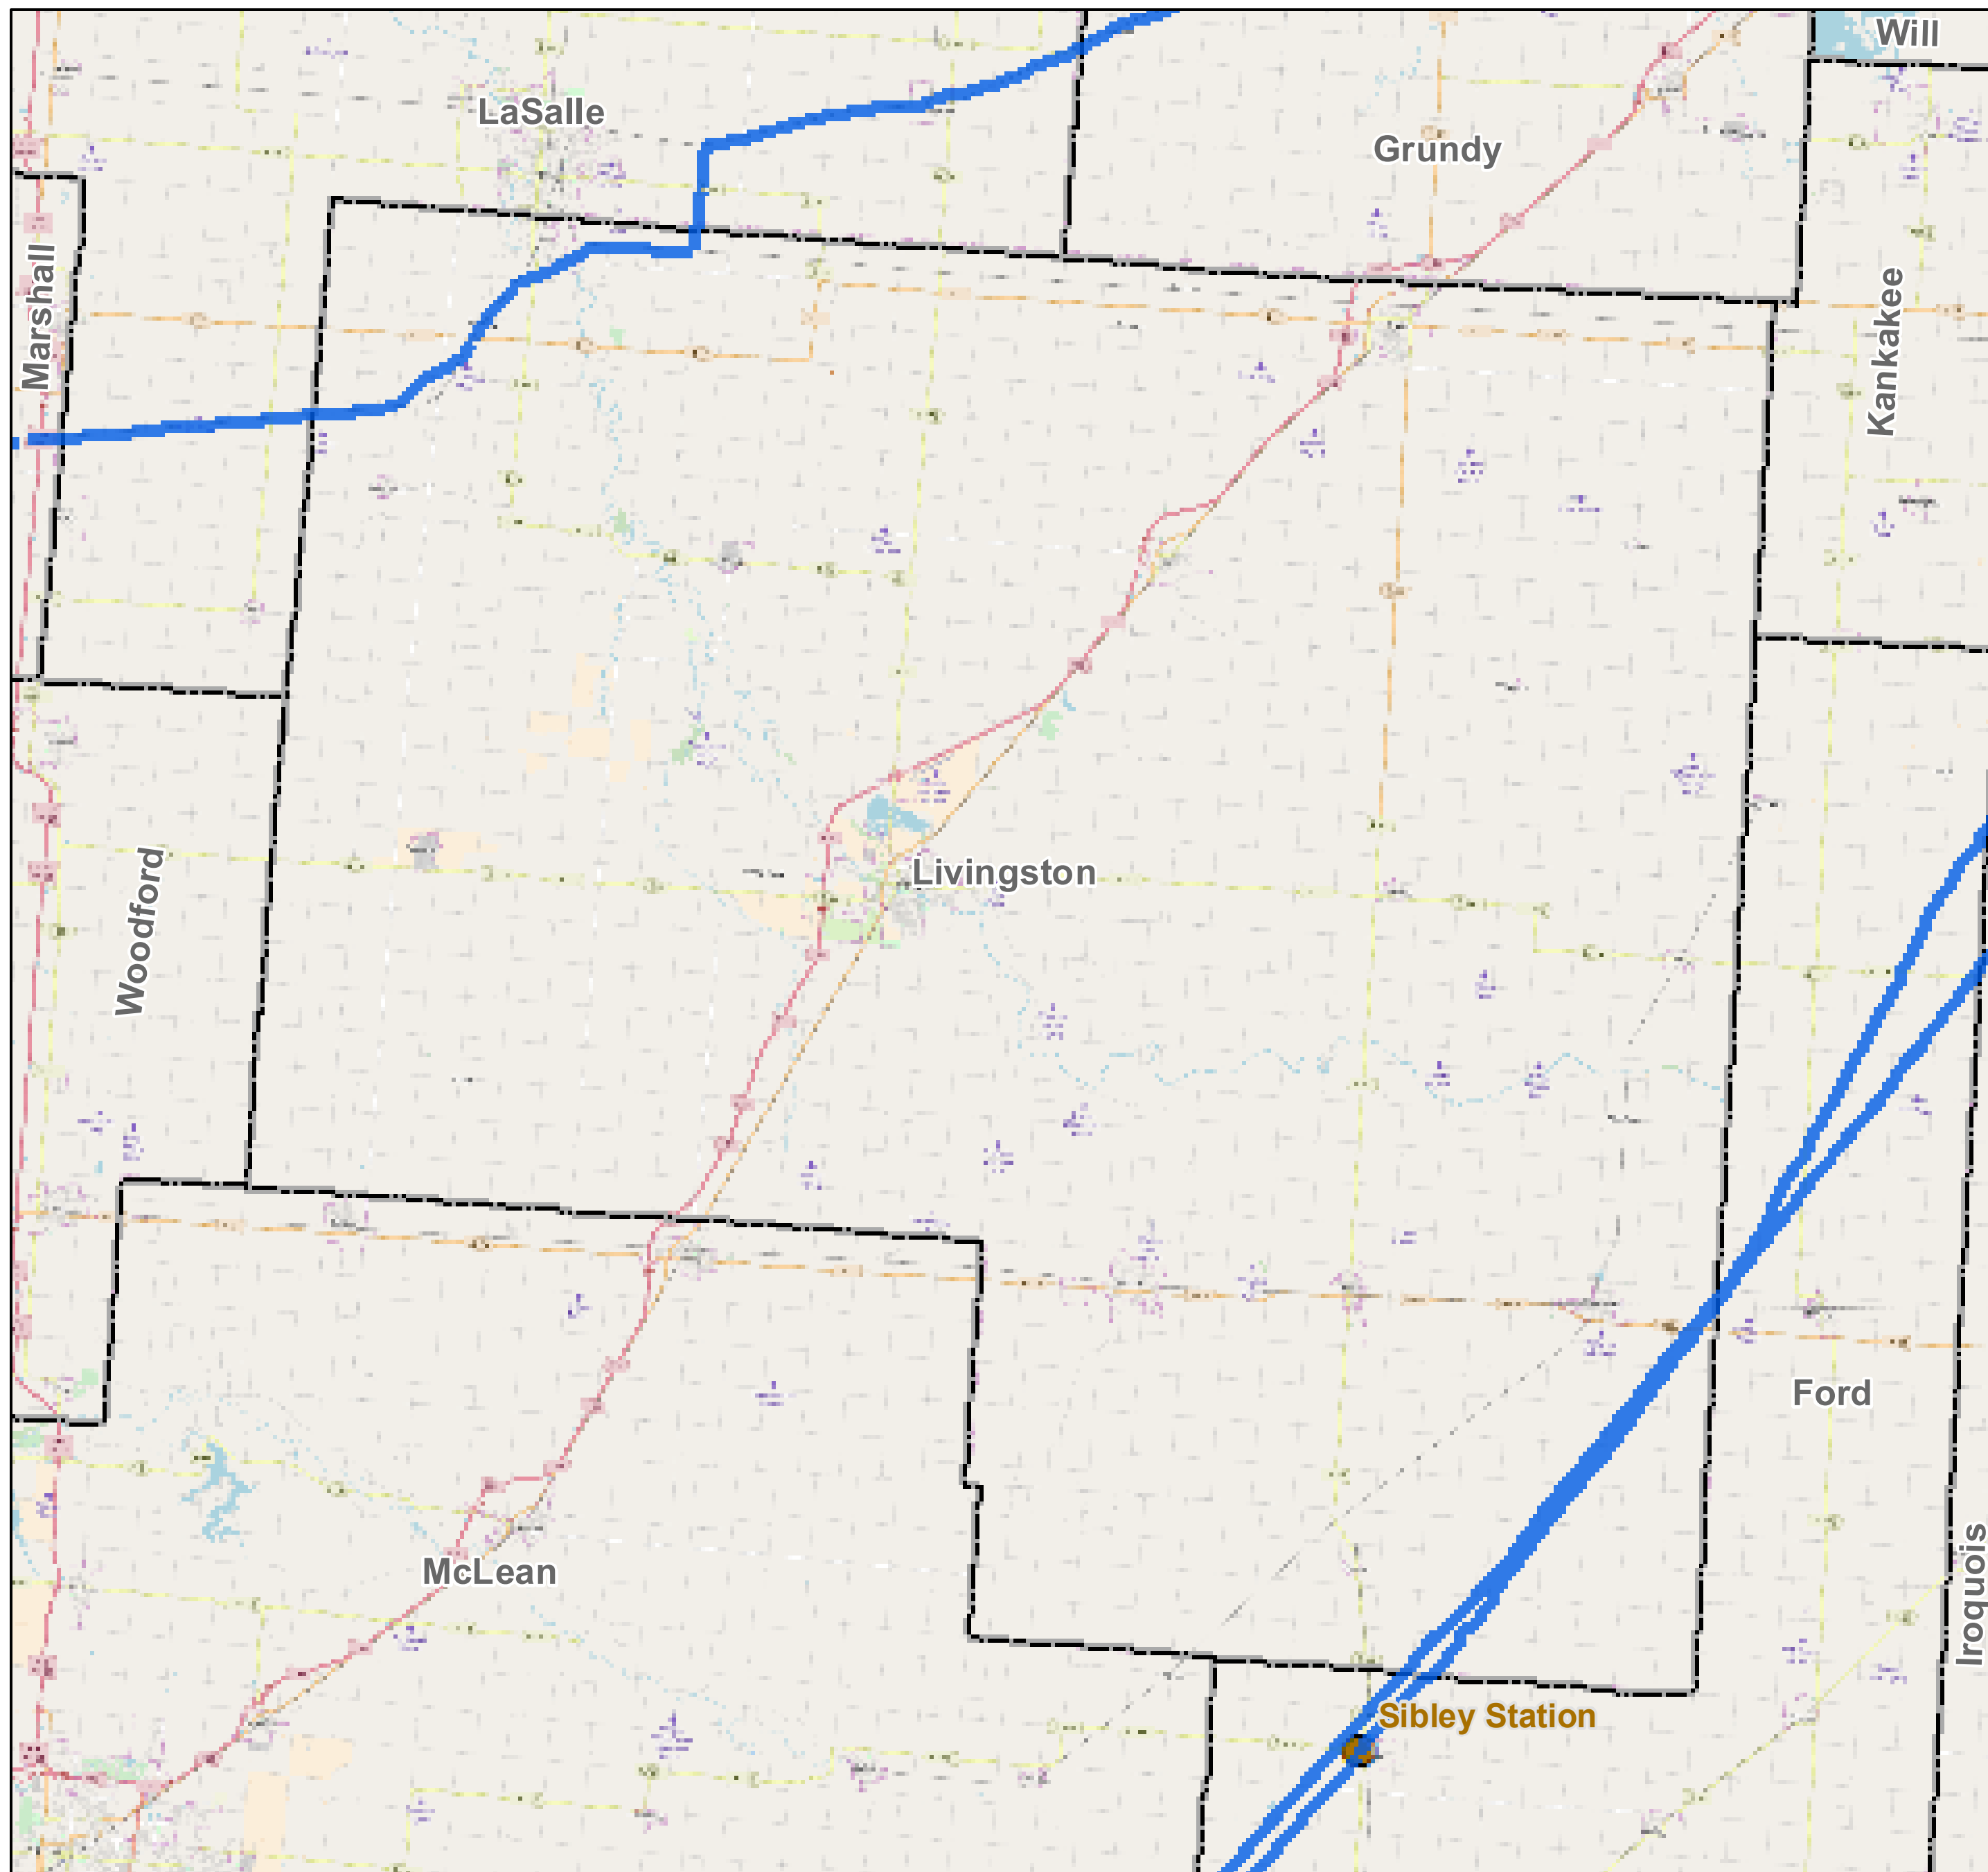

County: Livingston, Illinois

BUCKEYE PARTNERS, L.P.

For more detailed pipeline information see the NPMS public viewer at: www.npms.phmsa.dot.gov

1 in = 3.28 miles

Legend

- Buckeye Pipelines (17)
- Buckeye Facilities (0)
- State Boundaries
- County Boundaries

This map is not intended to be used to physically locate Buckeye's facilities. Facilities and other features are not to scale. Before conducting any excavation activities, you must first call your state One Call System to have all underground facilities physically located.