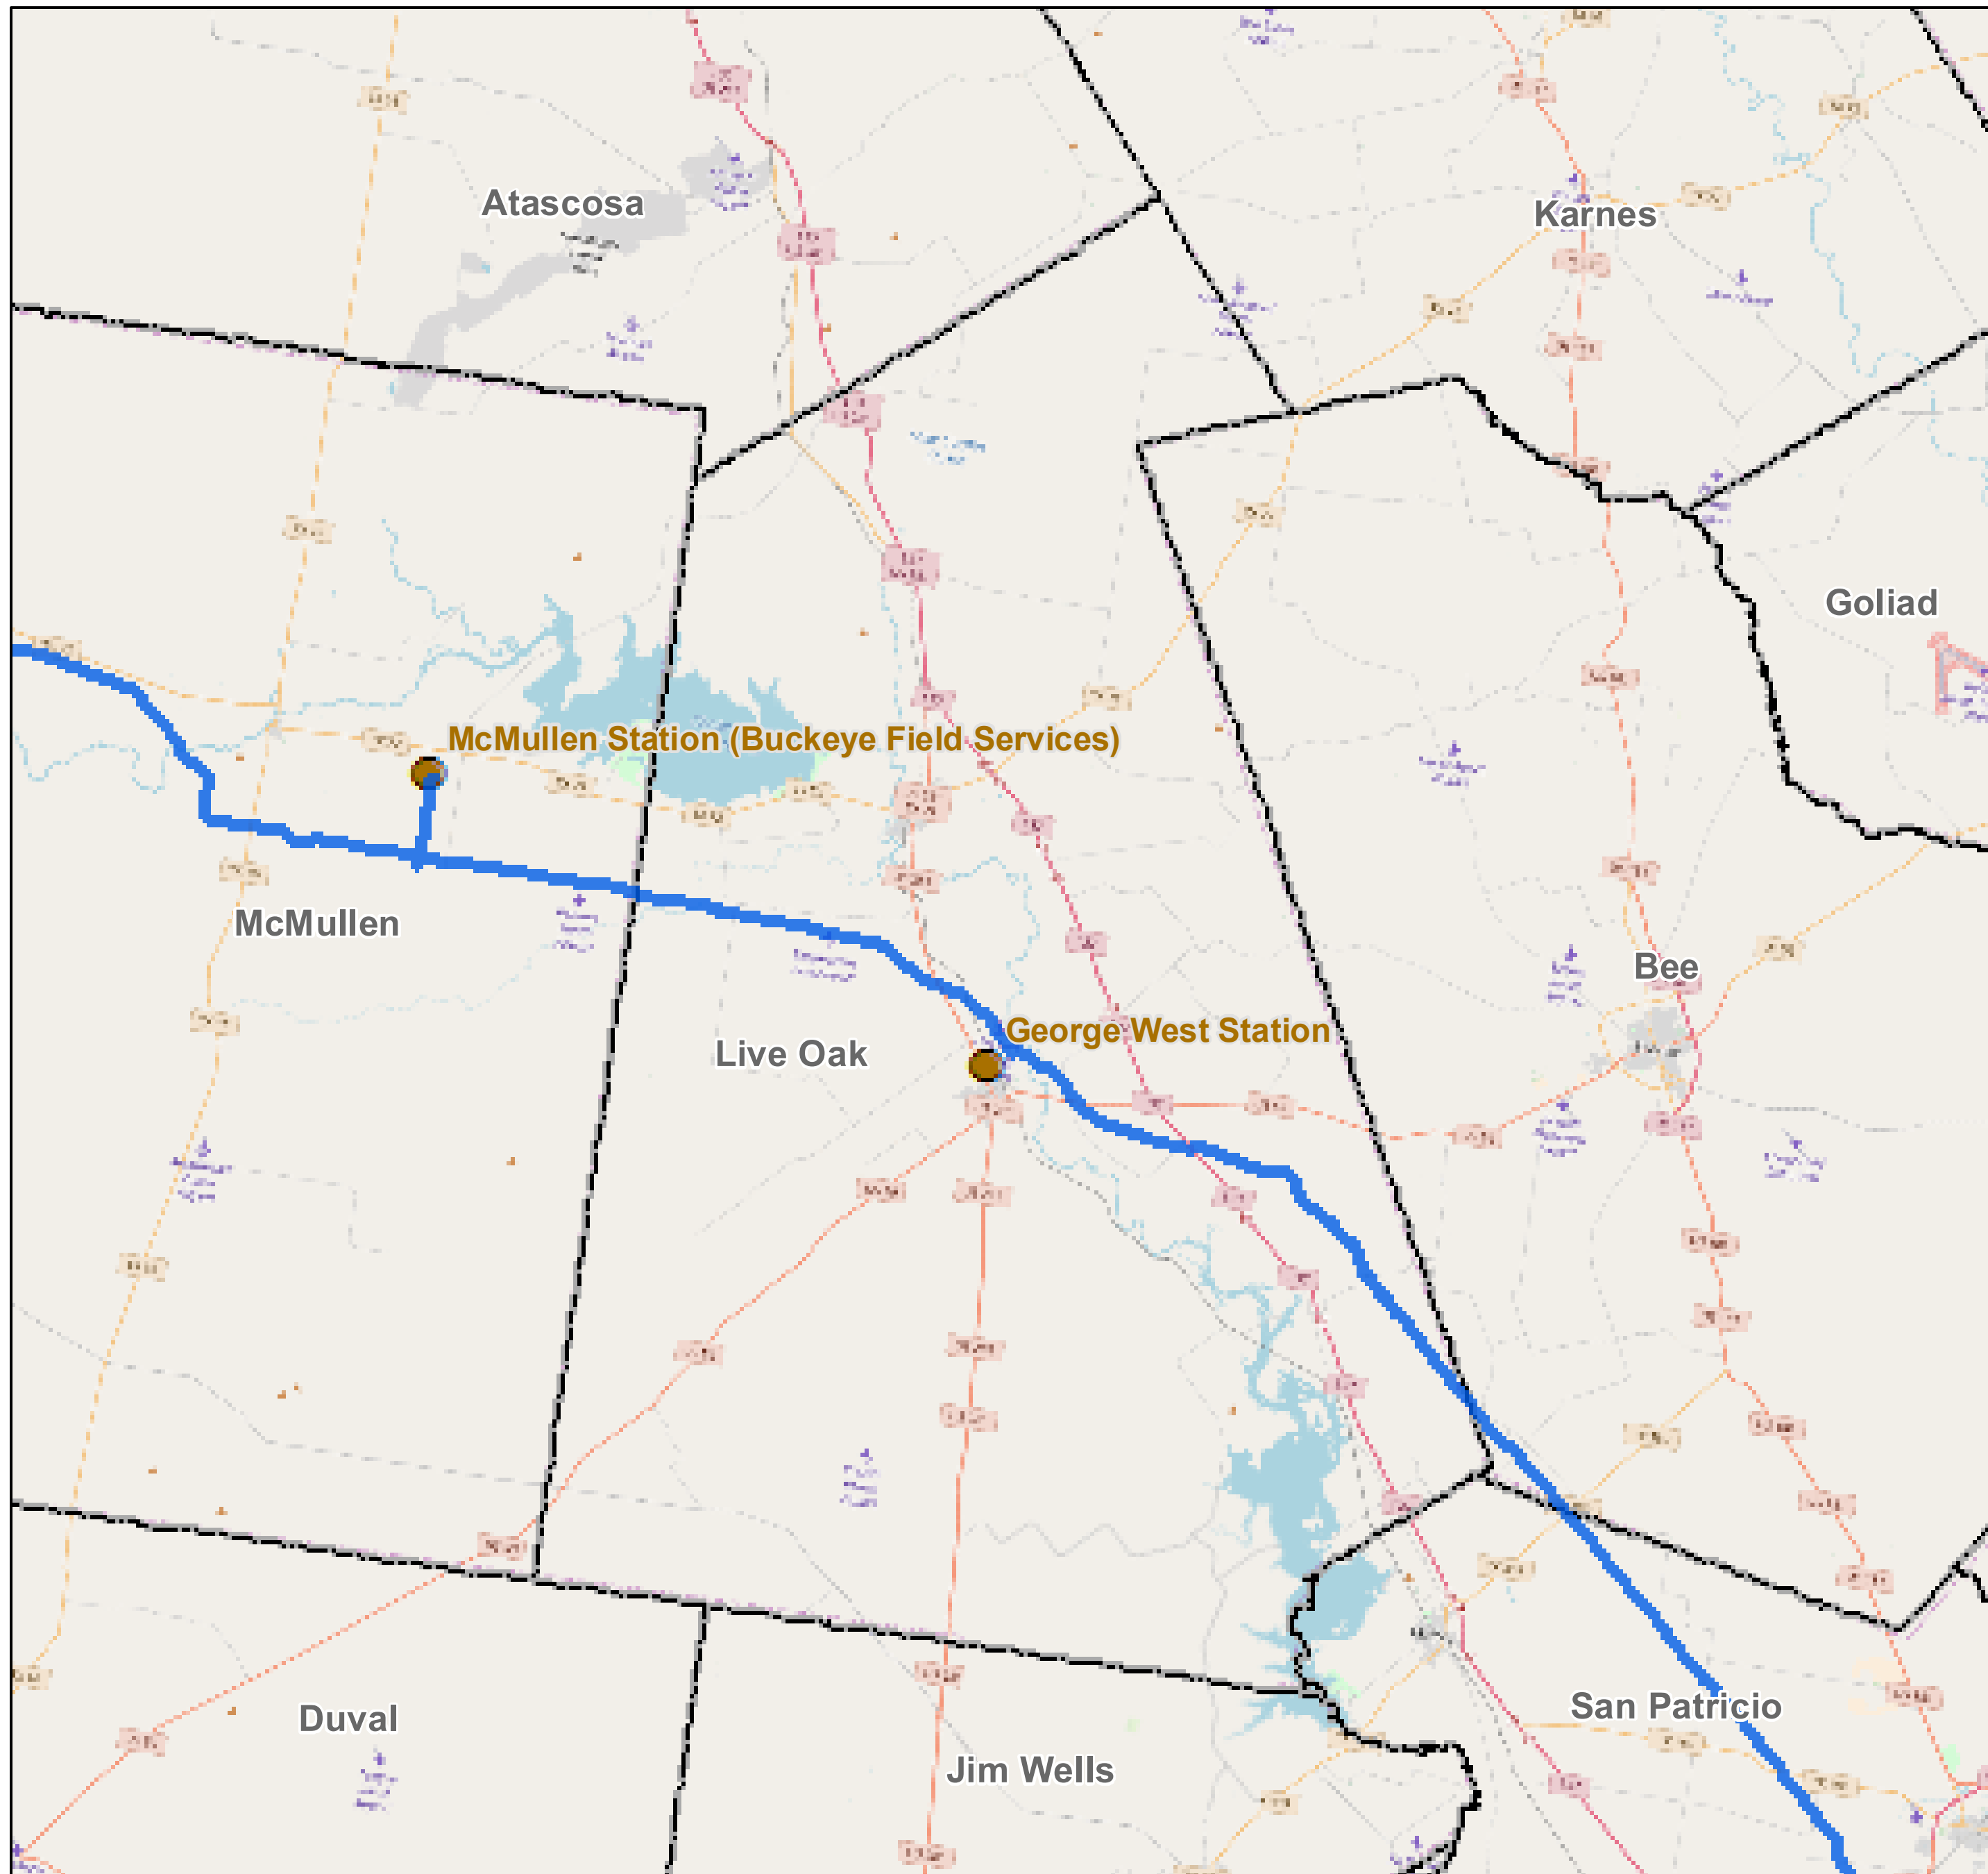

# County: Live Oak, Texas

**BUCKEYE PARTNERS, L.P.**

For more detailed pipeline information see the NPMS public viewer at: [www.npms.phmsa.dot.gov](http://www.npms.phmsa.dot.gov)

1 in = 4.75 miles

## Legend

-  Buckeye Pipelines (1)
-  Buckeye Facilities (1)
-  State Boundaries
-  County Boundaries

This map is not intended to be used to physically locate Buckeye's facilities. Facilities and other features are not to scale. Before conducting any excavation activities, you must first call your state One Call System to have all underground facilities physically located.