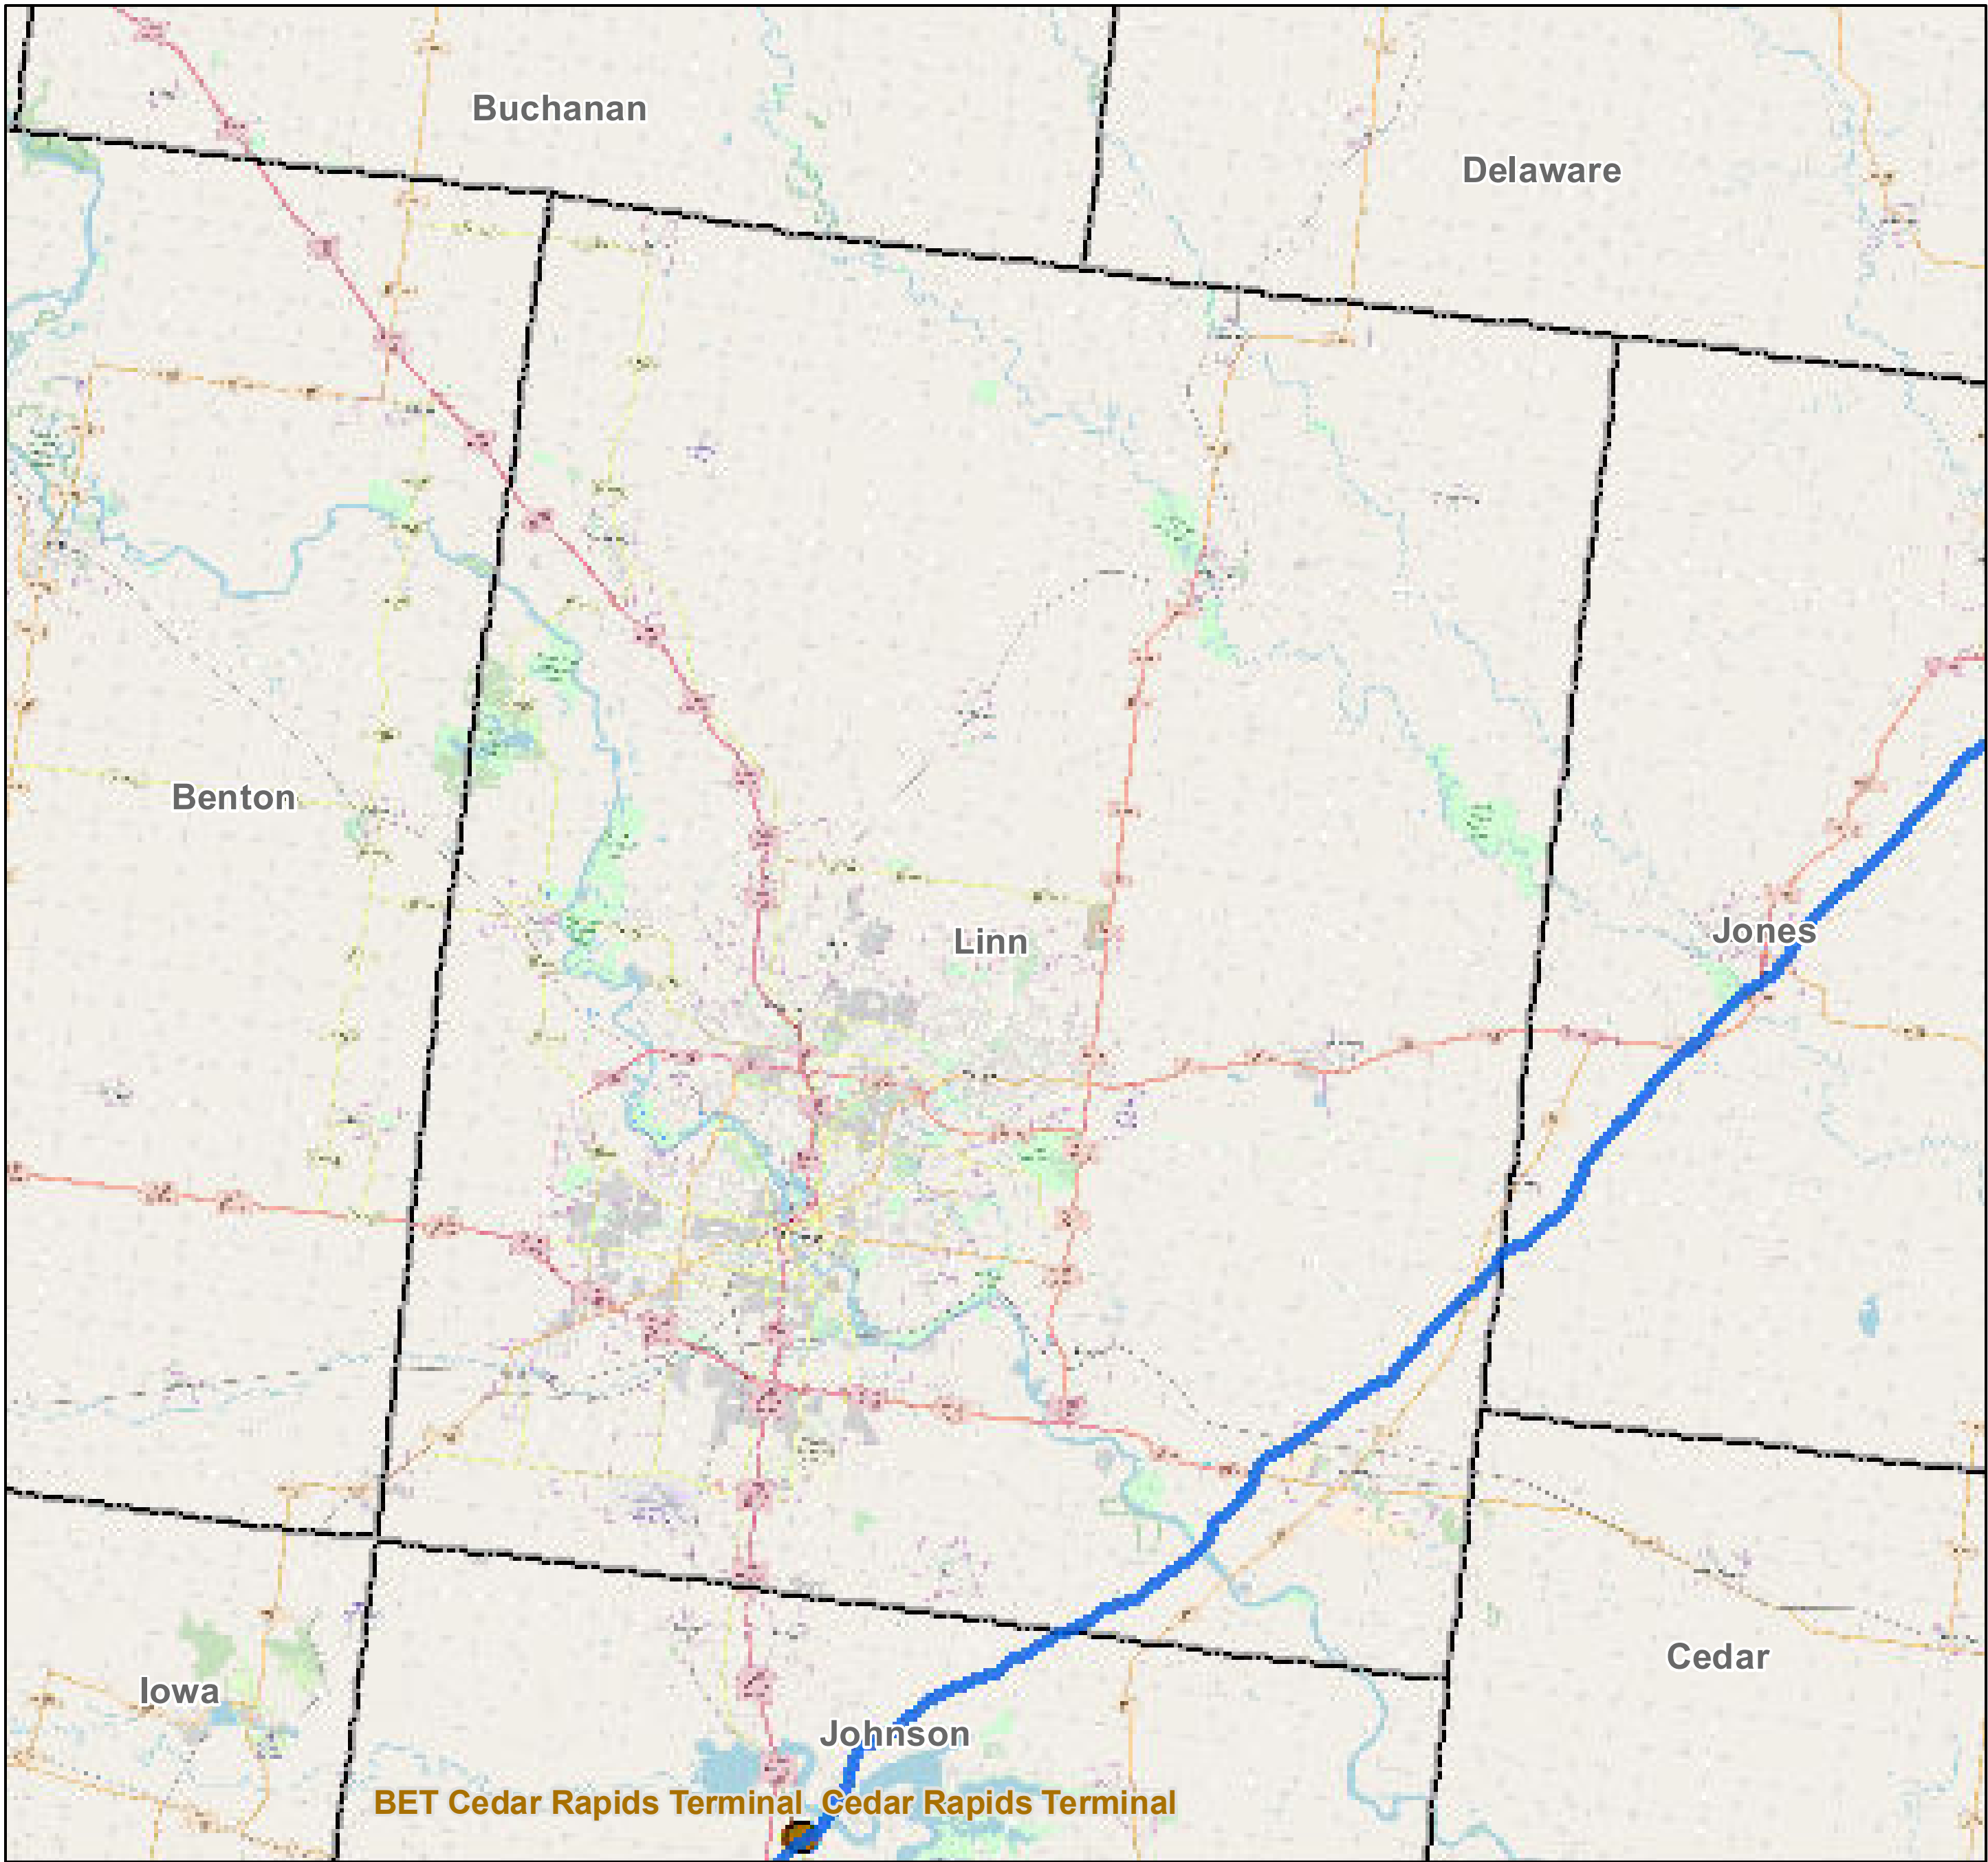

County: Linn, Iowa

BUCKEYE PARTNERS, L.P.

For more detailed pipeline information see the NPMS public viewer at: www.npms.phmsa.dot.gov

1 in = 2.96 miles

Legend

-  Buckeye Pipelines (1)
-  Buckeye Facilities (0)
-  State Boundaries
-  County Boundaries

This map is not intended to be used to physically locate Buckeye's facilities. Facilities and other features are not to scale. Before conducting any excavation activities, you must first call your state One Call System to have all underground facilities physically located.