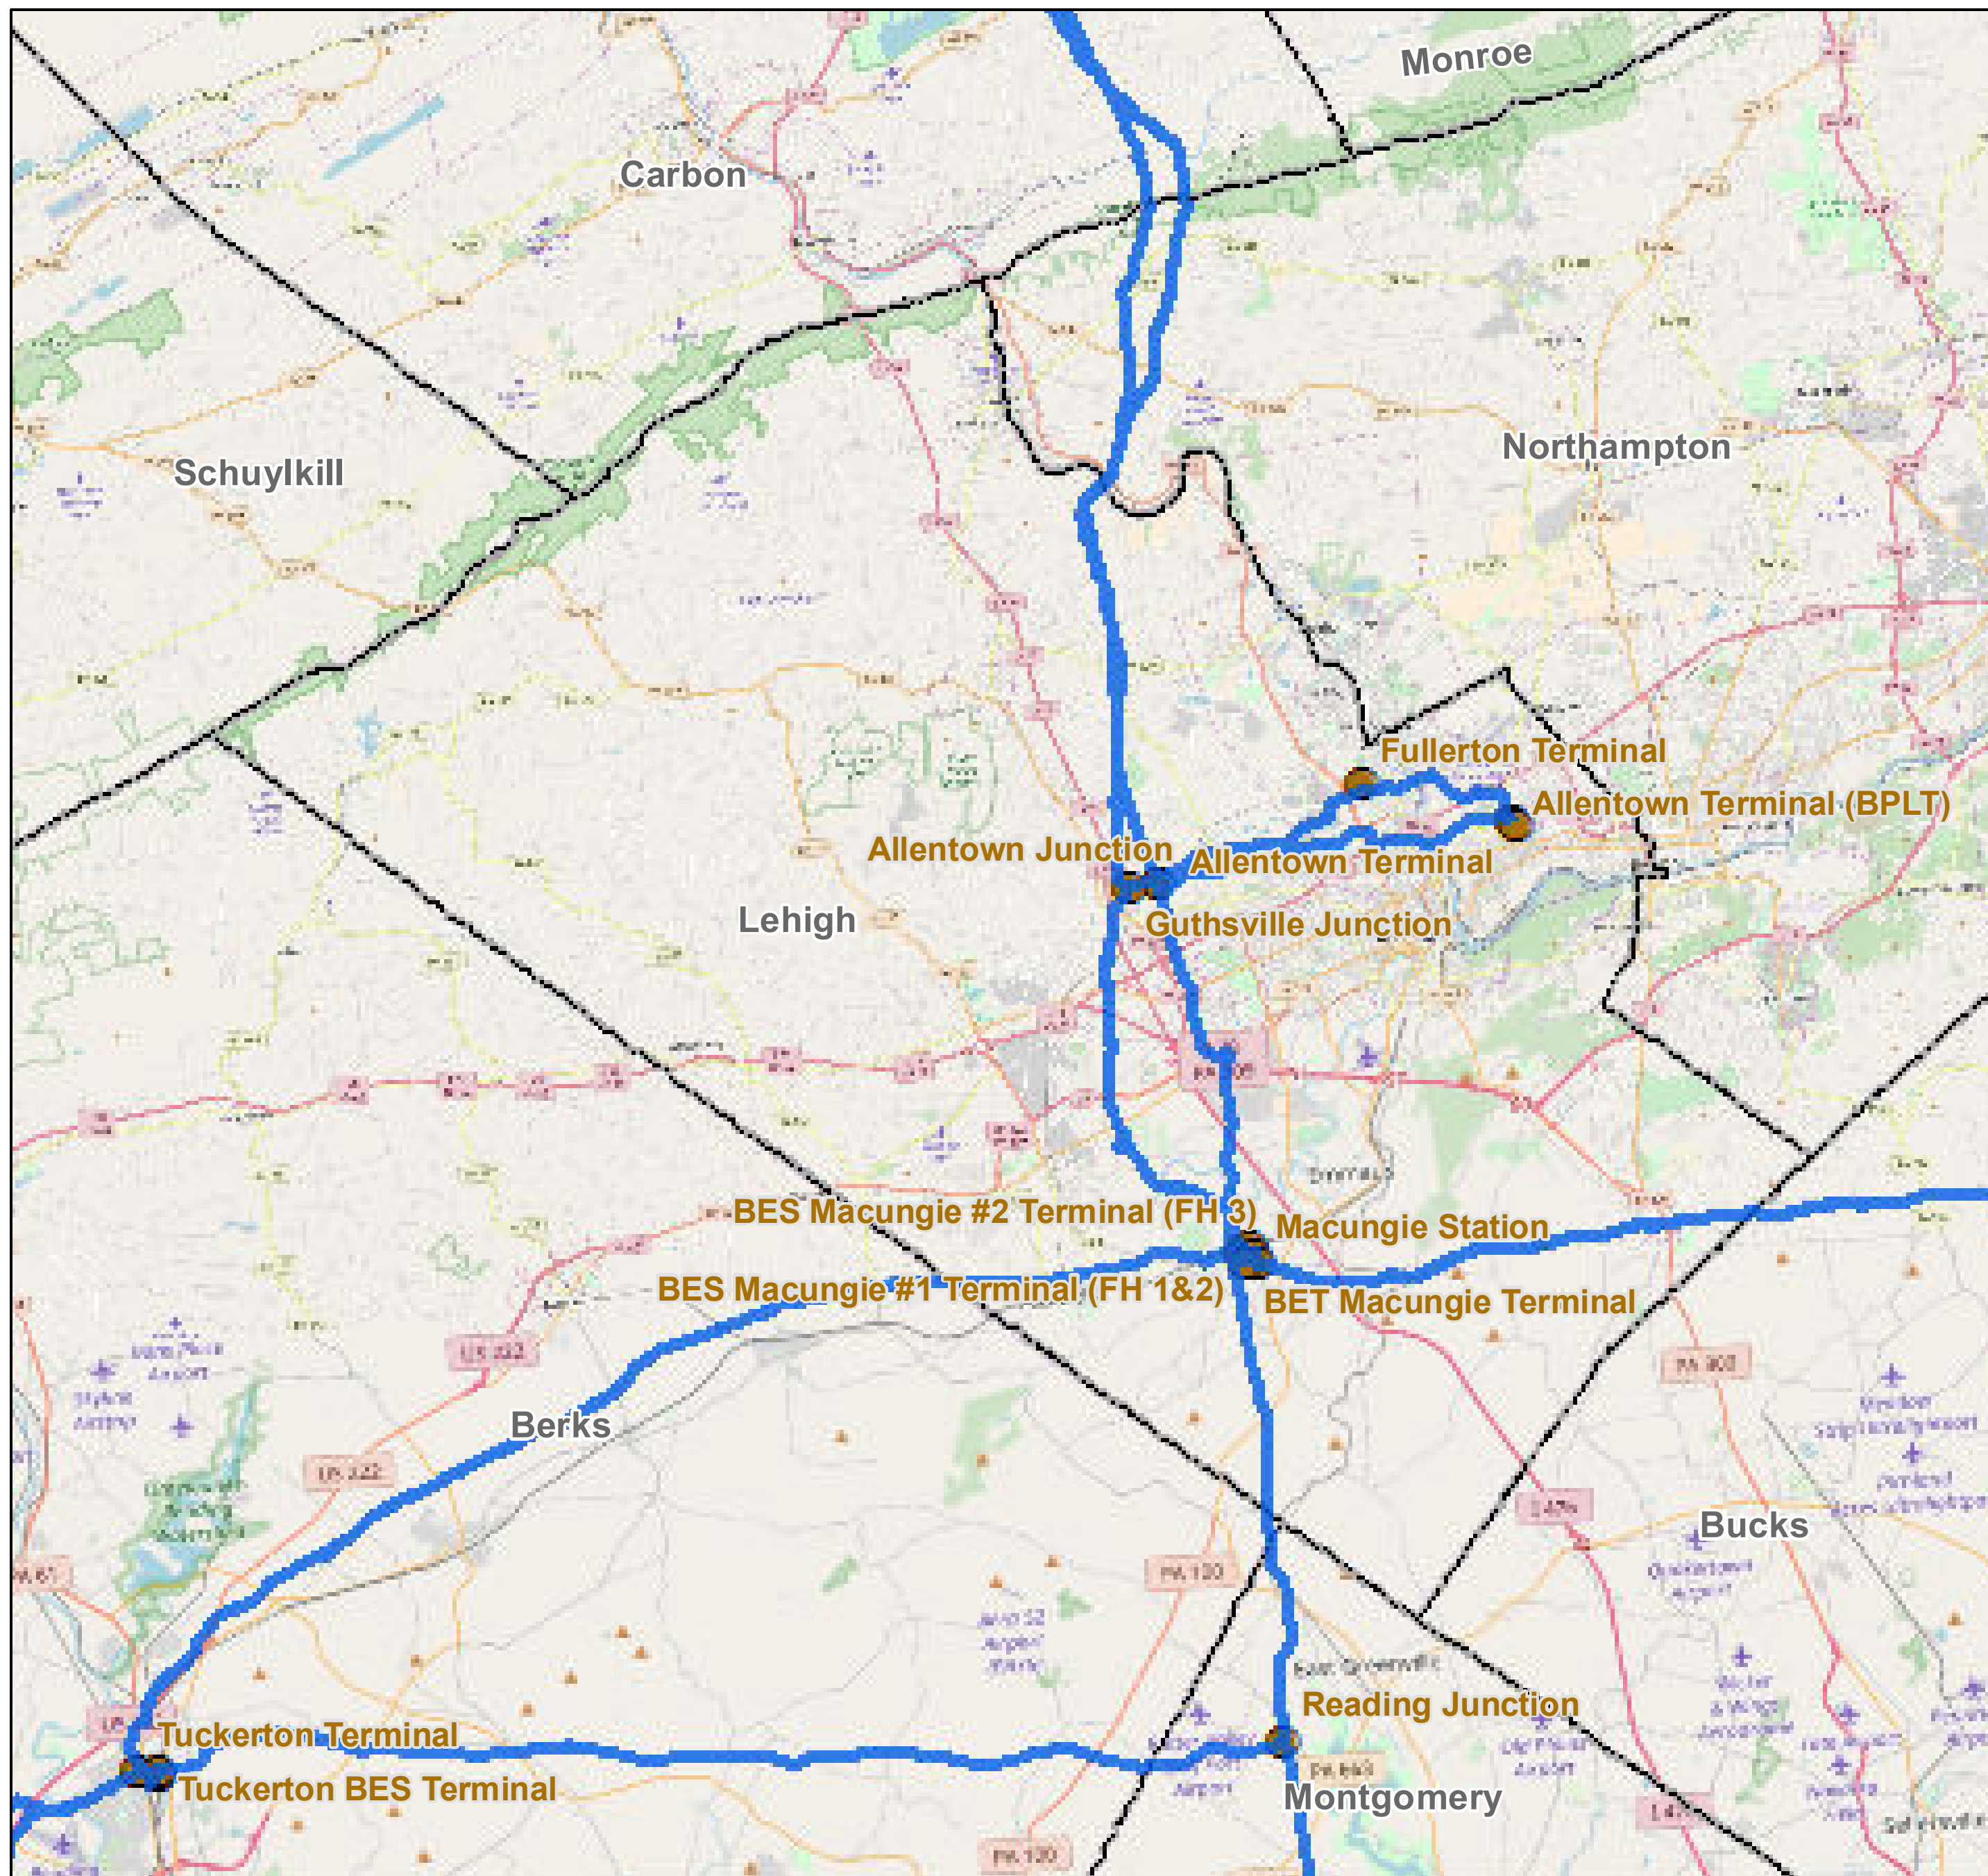

County: Lehigh, Pennsylvania

BUCKEYE PARTNERS, L.P.

For more detailed pipeline information see the NPMS public viewer at:
www.npms.phmsa.dot.gov

1 in = 2.49 miles

Legend

-  Buckeye Pipelines (18)
-  Buckeye Facilities (10)
-  State Boundaries
-  County Boundaries

This map is not intended to be used to physically locate Buckeye's facilities. Facilities and other features are not to scale. Before conducting any excavation activities, you must first call your state One Call System to have all underground facilities physically located.