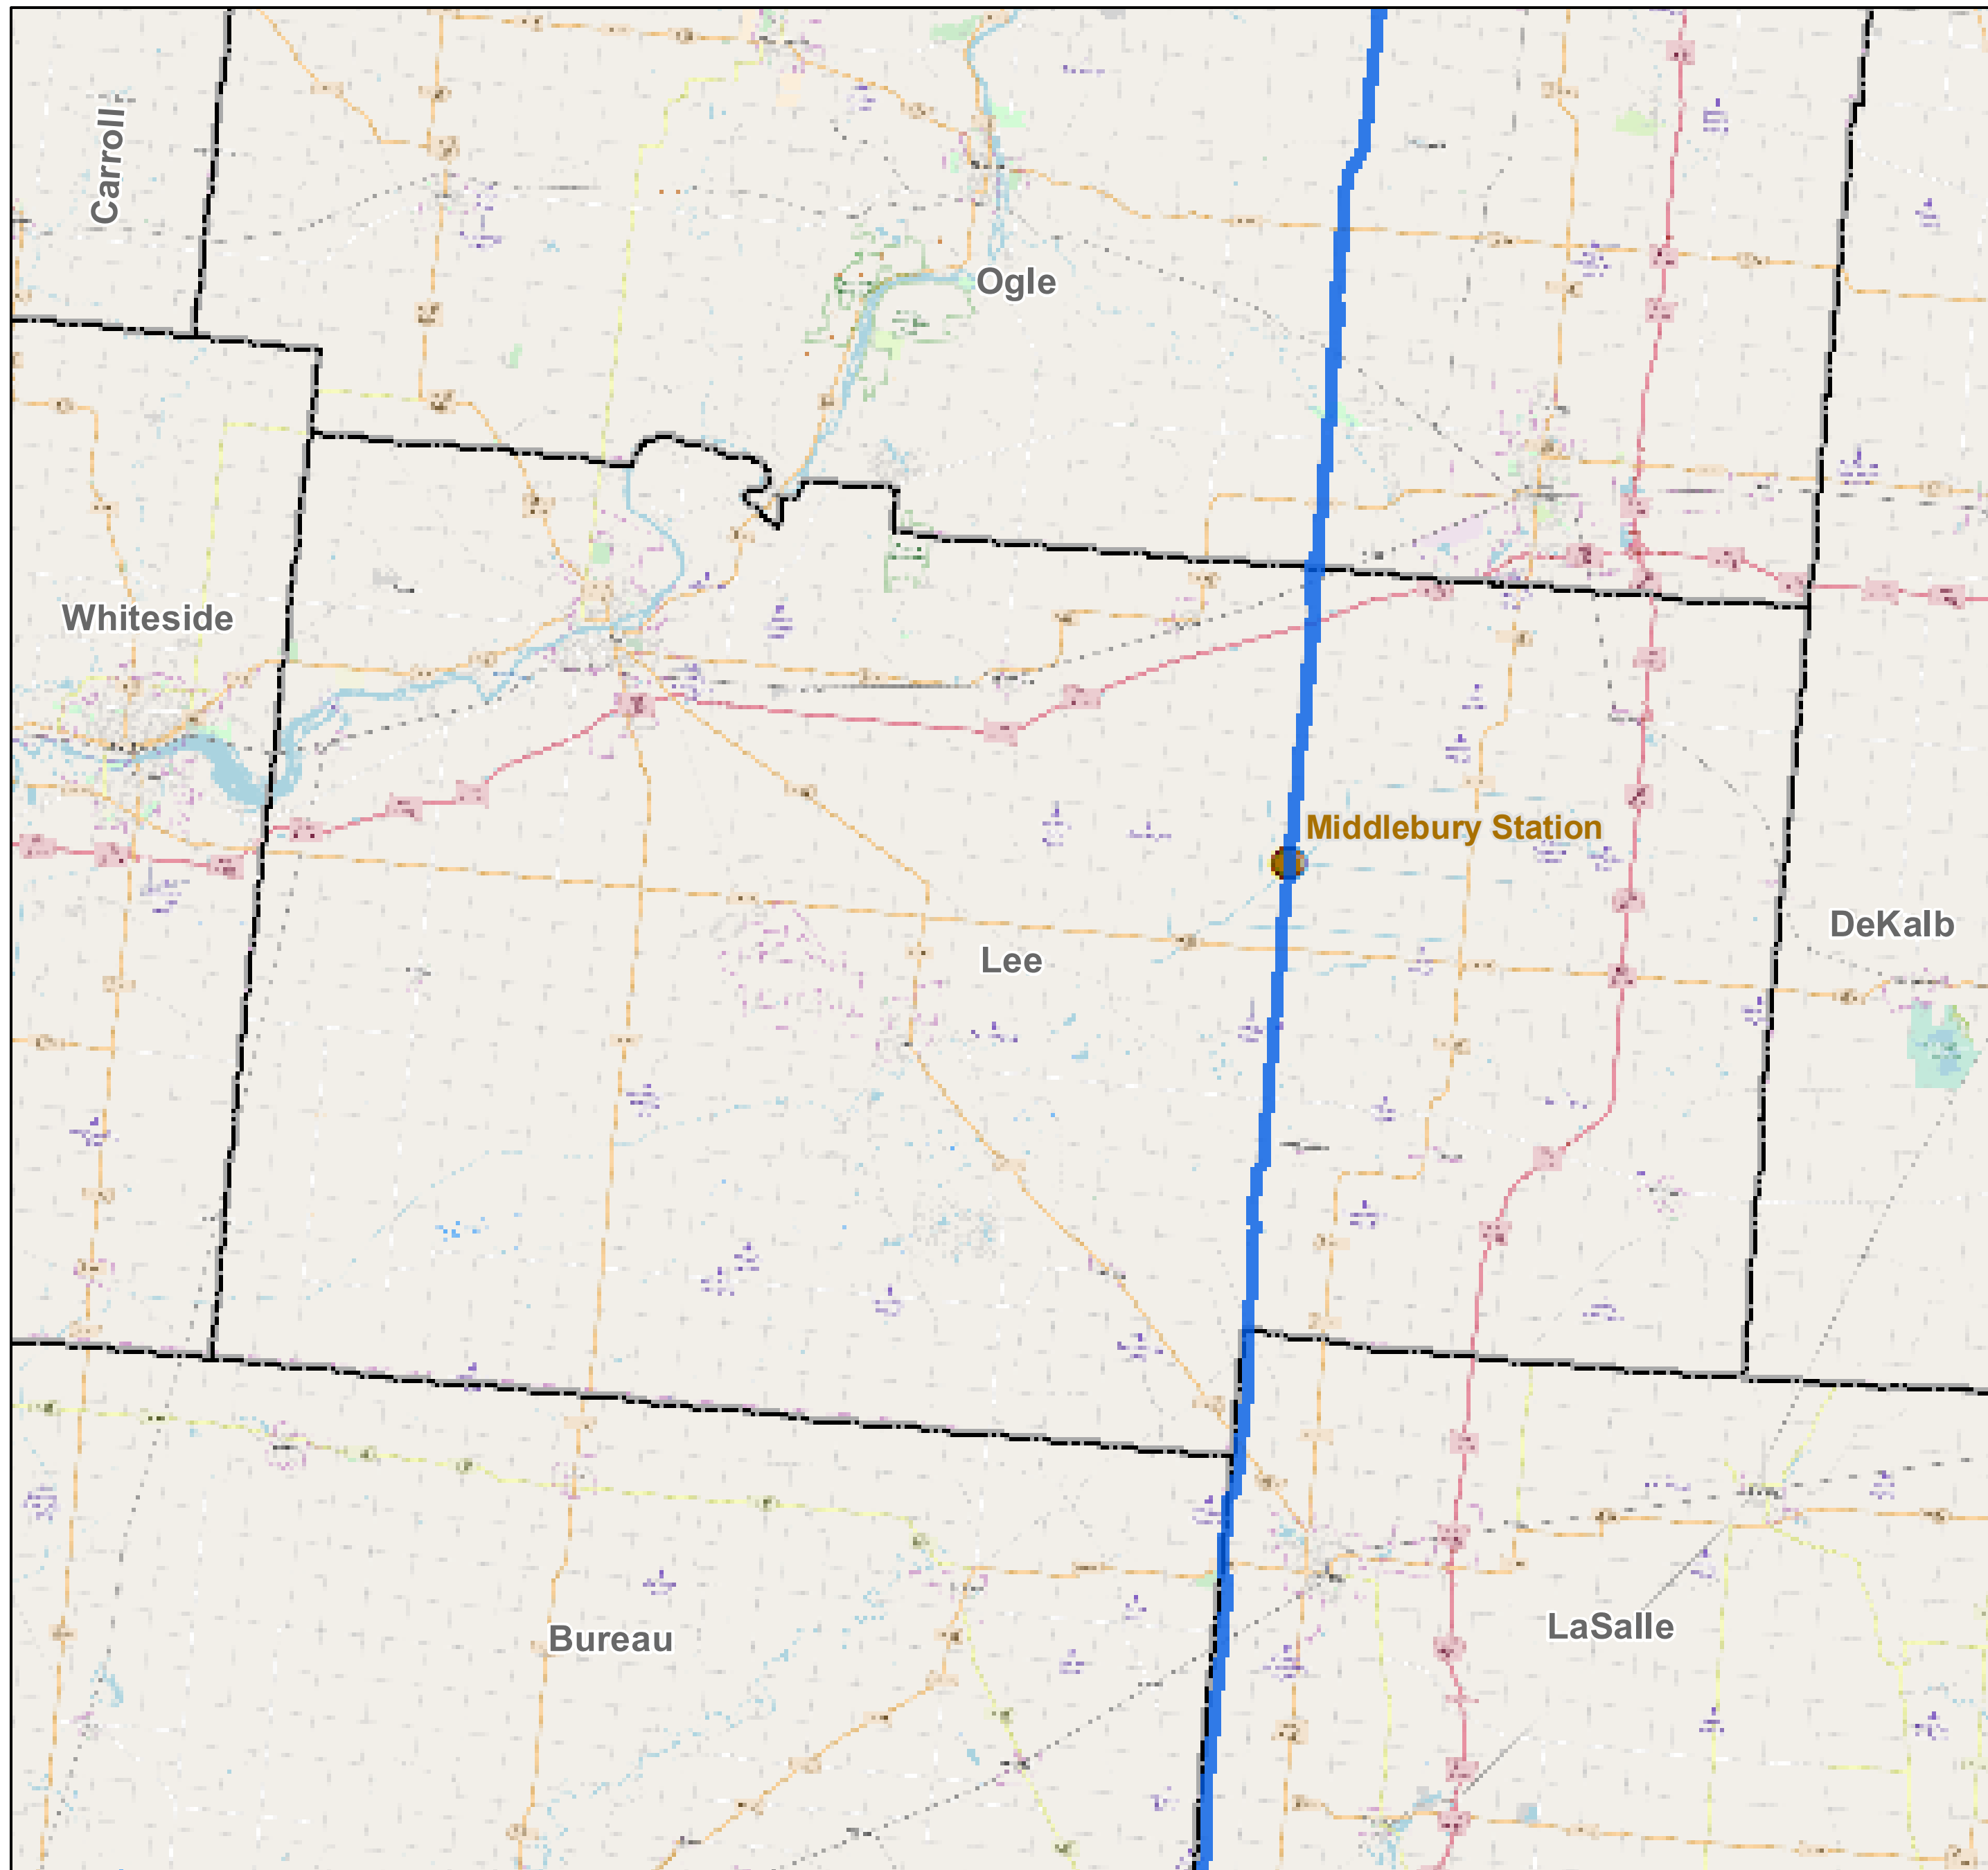

County: Lee, Illinois

BUCKEYE PARTNERS, L.P.

For more detailed pipeline information see the NPMS public viewer at:
www.npms.phmsa.dot.gov

1 in = 3.15 miles

Legend

- Buckeye Pipelines (3)
- Buckeye Facilities (1)
- State Boundaries
- County Boundaries

This map is not intended to be used to physically locate Buckeye's facilities. Facilities and other features are not to scale. Before conducting any excavation activities, you must first call your state One Call System to have all underground facilities physically located.