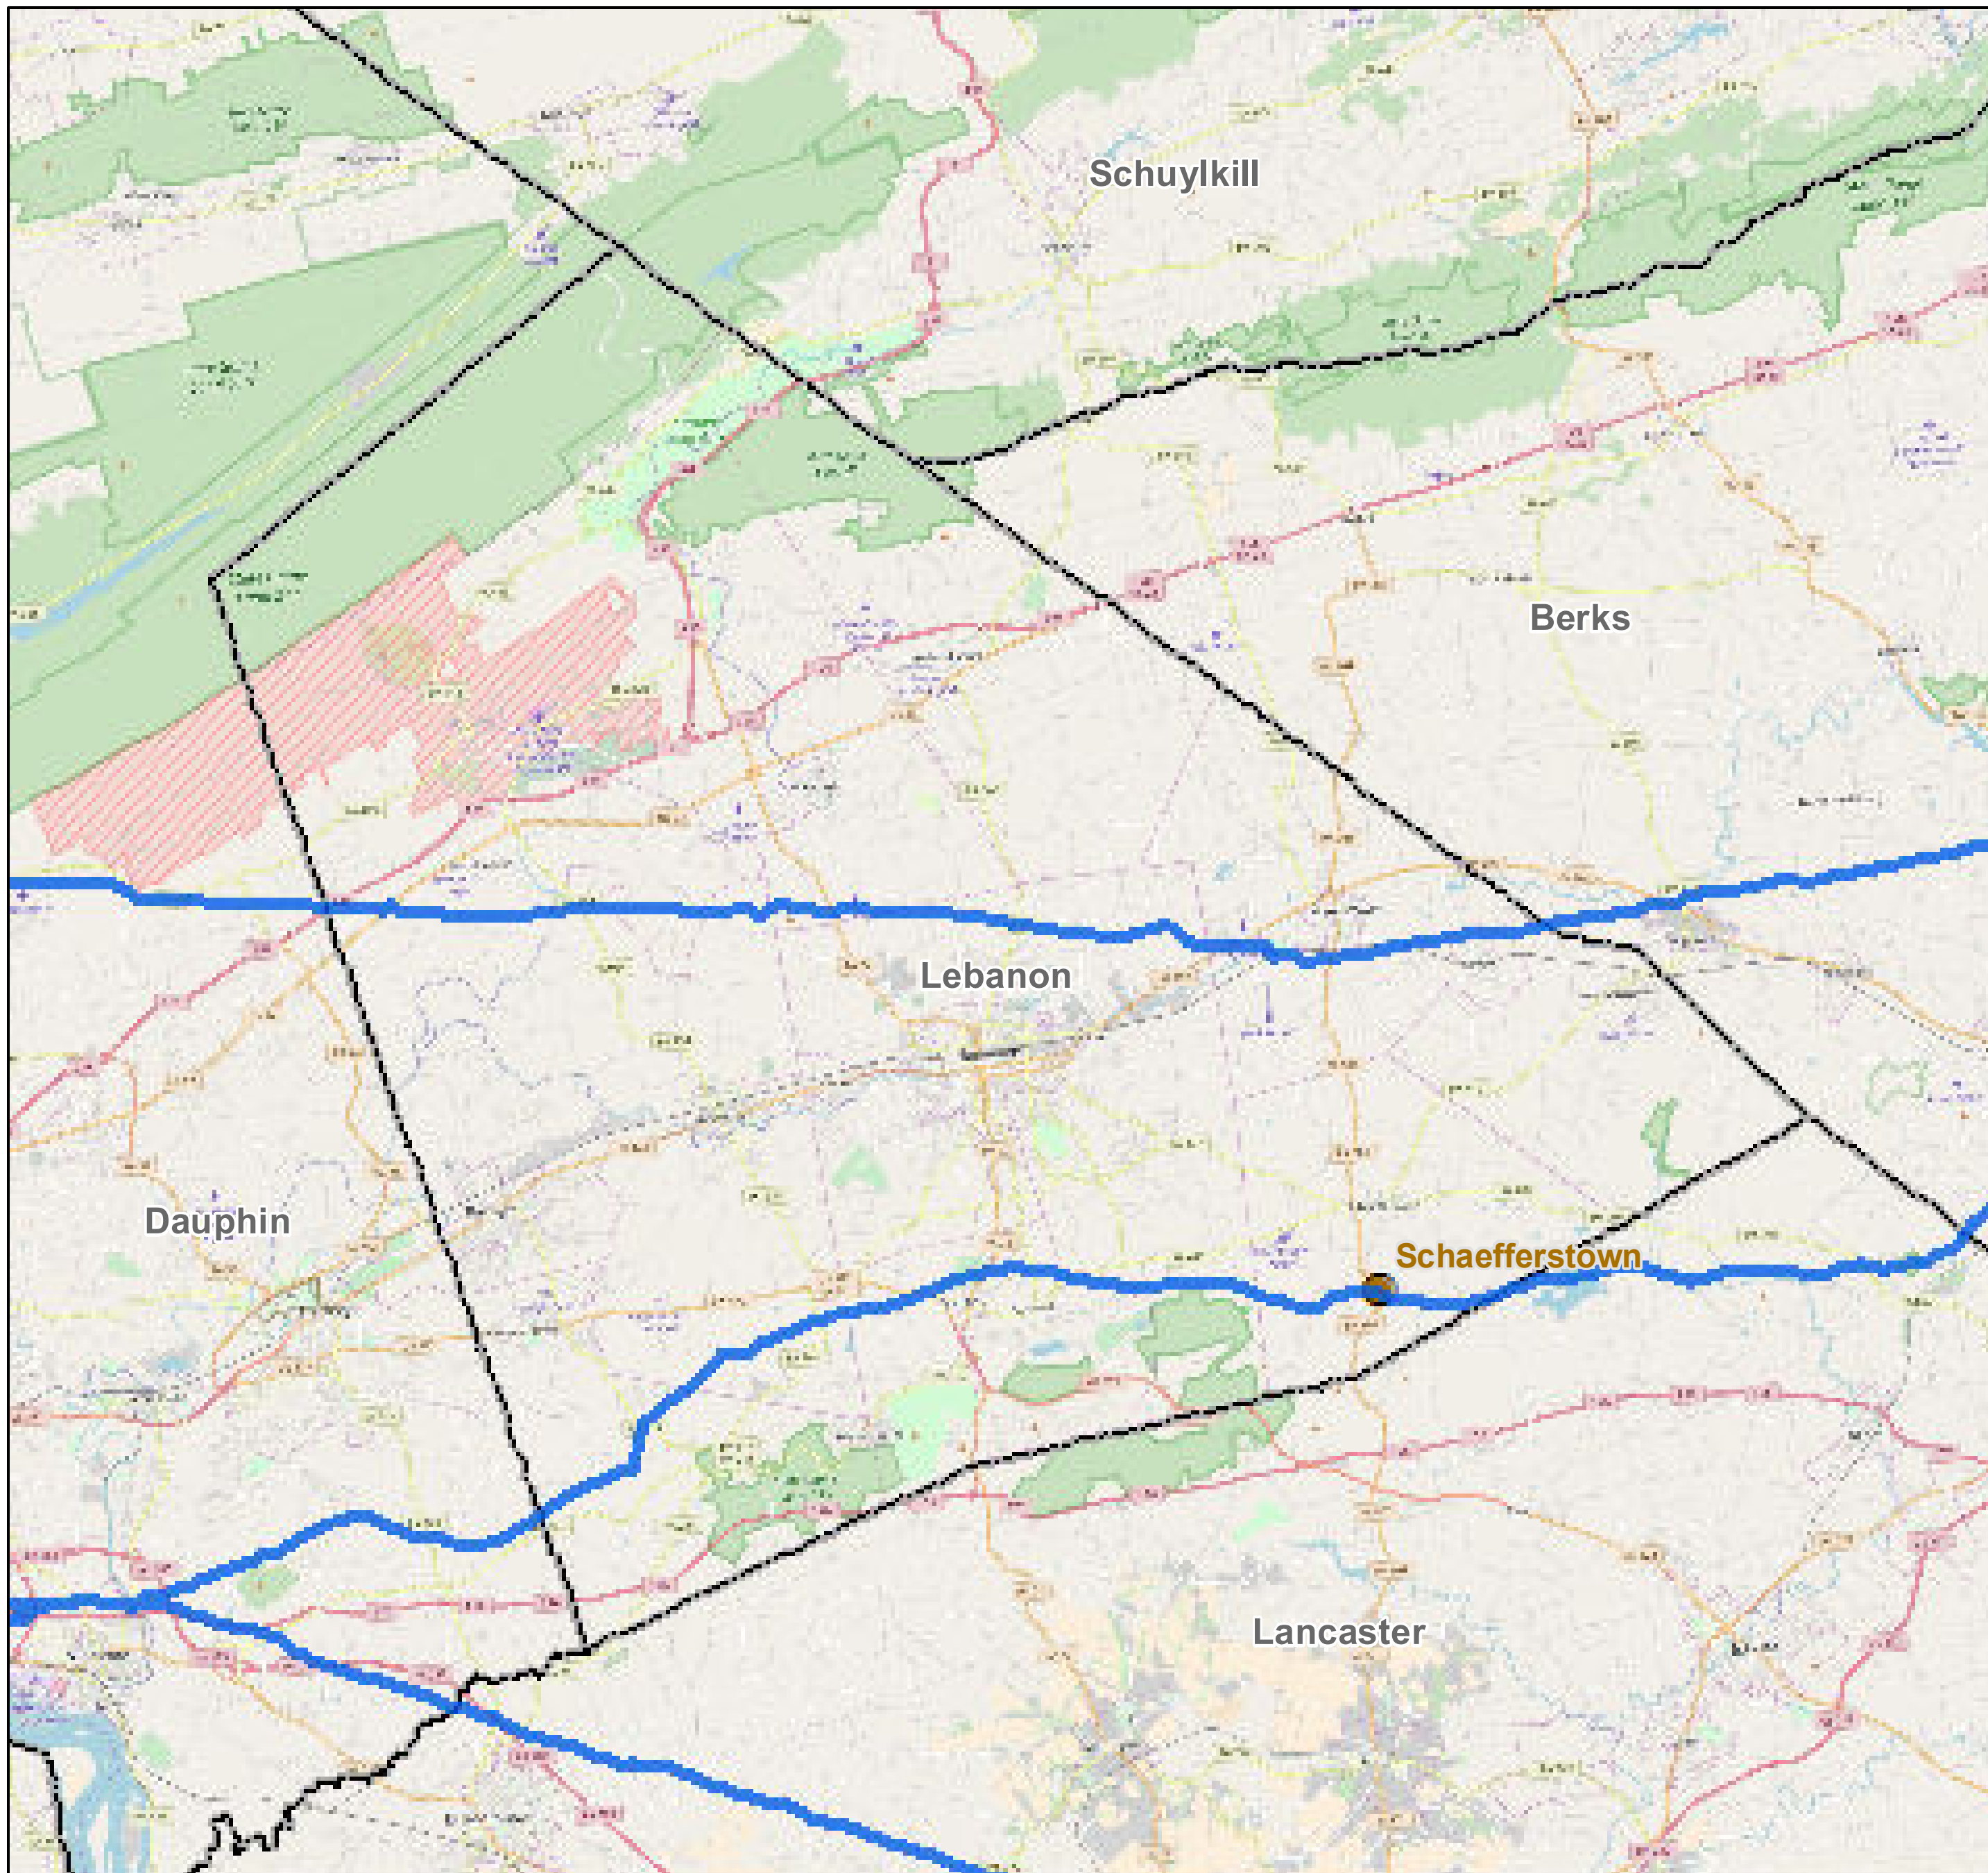

# County: Lebanon, Pennsylvania

**BUCKEYE PARTNERS, L.P.**

For more detailed pipeline information see the NPMS public viewer at: [www.npms.phmsa.dot.gov](http://www.npms.phmsa.dot.gov)

1 in = 2.36 miles

## Legend

- Buckeye Pipelines (4)
- Buckeye Facilities (1)
- State Boundaries
- County Boundaries

This map is not intended to be used to physically locate Buckeye's facilities. Facilities and other features are not to scale. Before conducting any excavation activities, you must first call your state One Call System to have all underground facilities physically located.