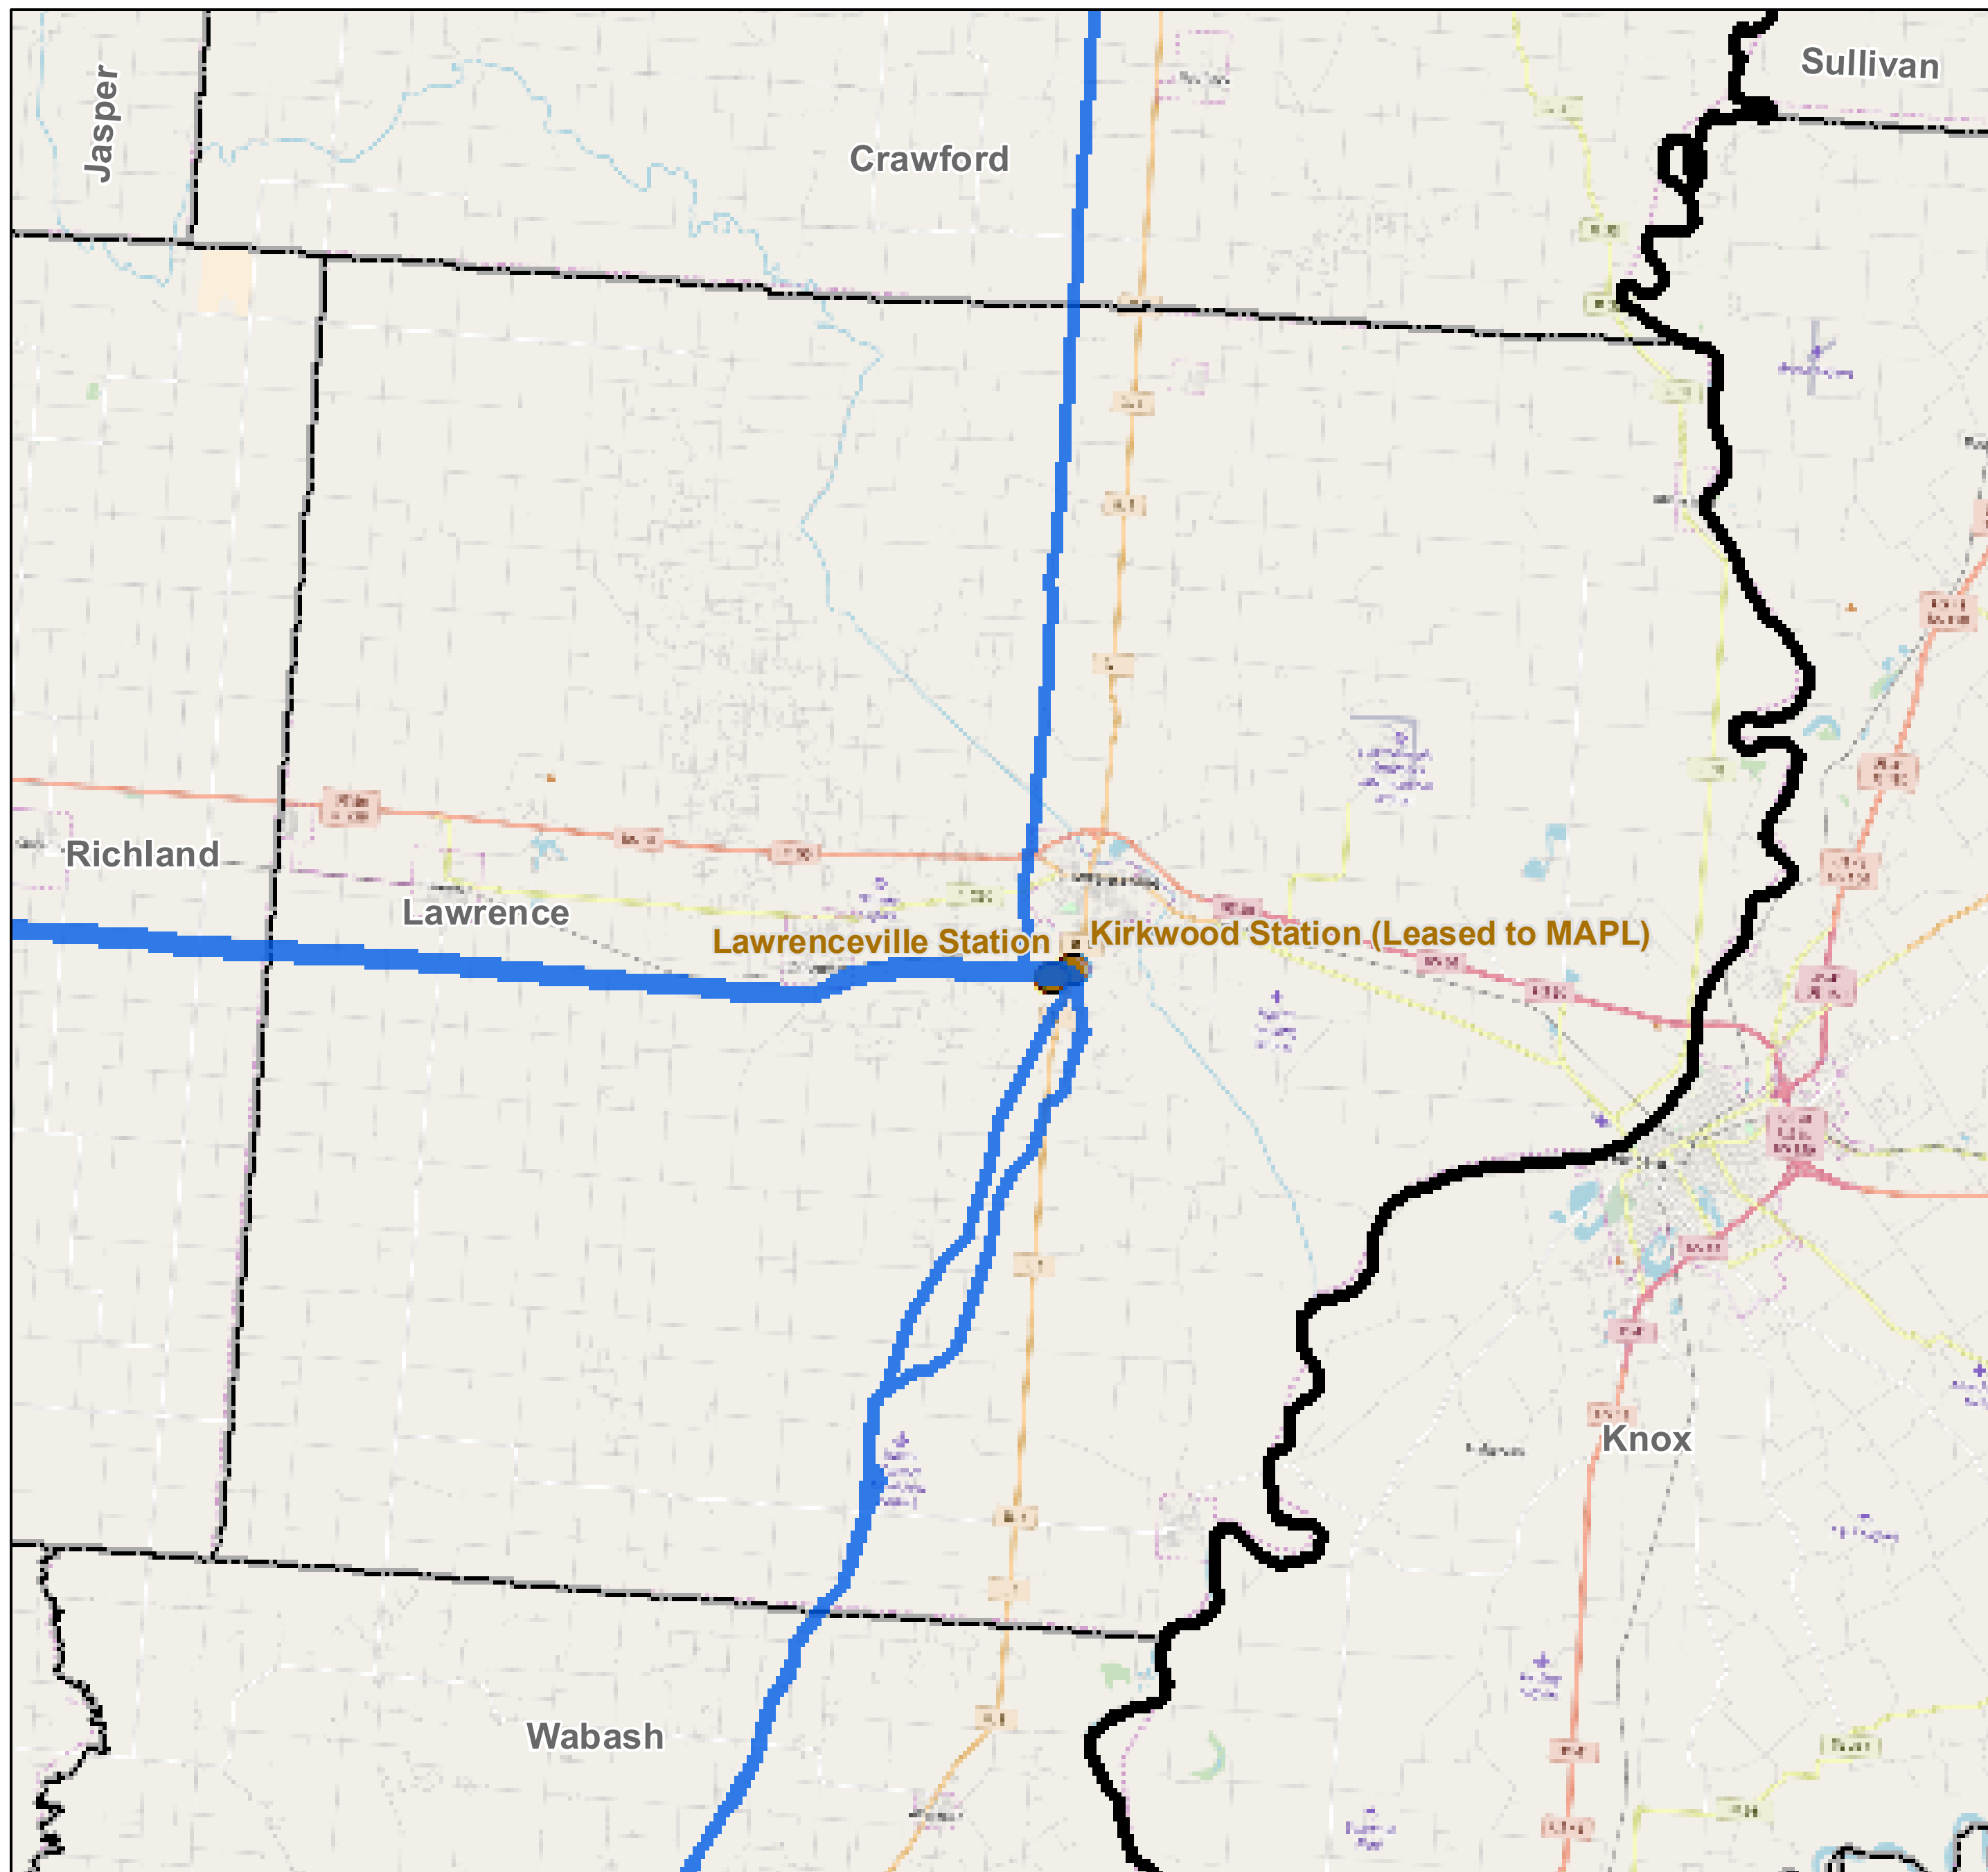

County: Lawrence, Illinois

BUCKEYE PARTNERS, L.P.

For more detailed pipeline information see the NPMS public viewer at: www.npms.phmsa.dot.gov

1 in = 1.97 miles

Legend

- Buckeye Pipelines (5)
- Buckeye Facilities (2)
- State Boundaries
- County Boundaries

This map is not intended to be used to physically locate Buckeye's facilities. Facilities and other features are not to scale. Before conducting any excavation activities, you must first call your state One Call System to have all underground facilities physically located.