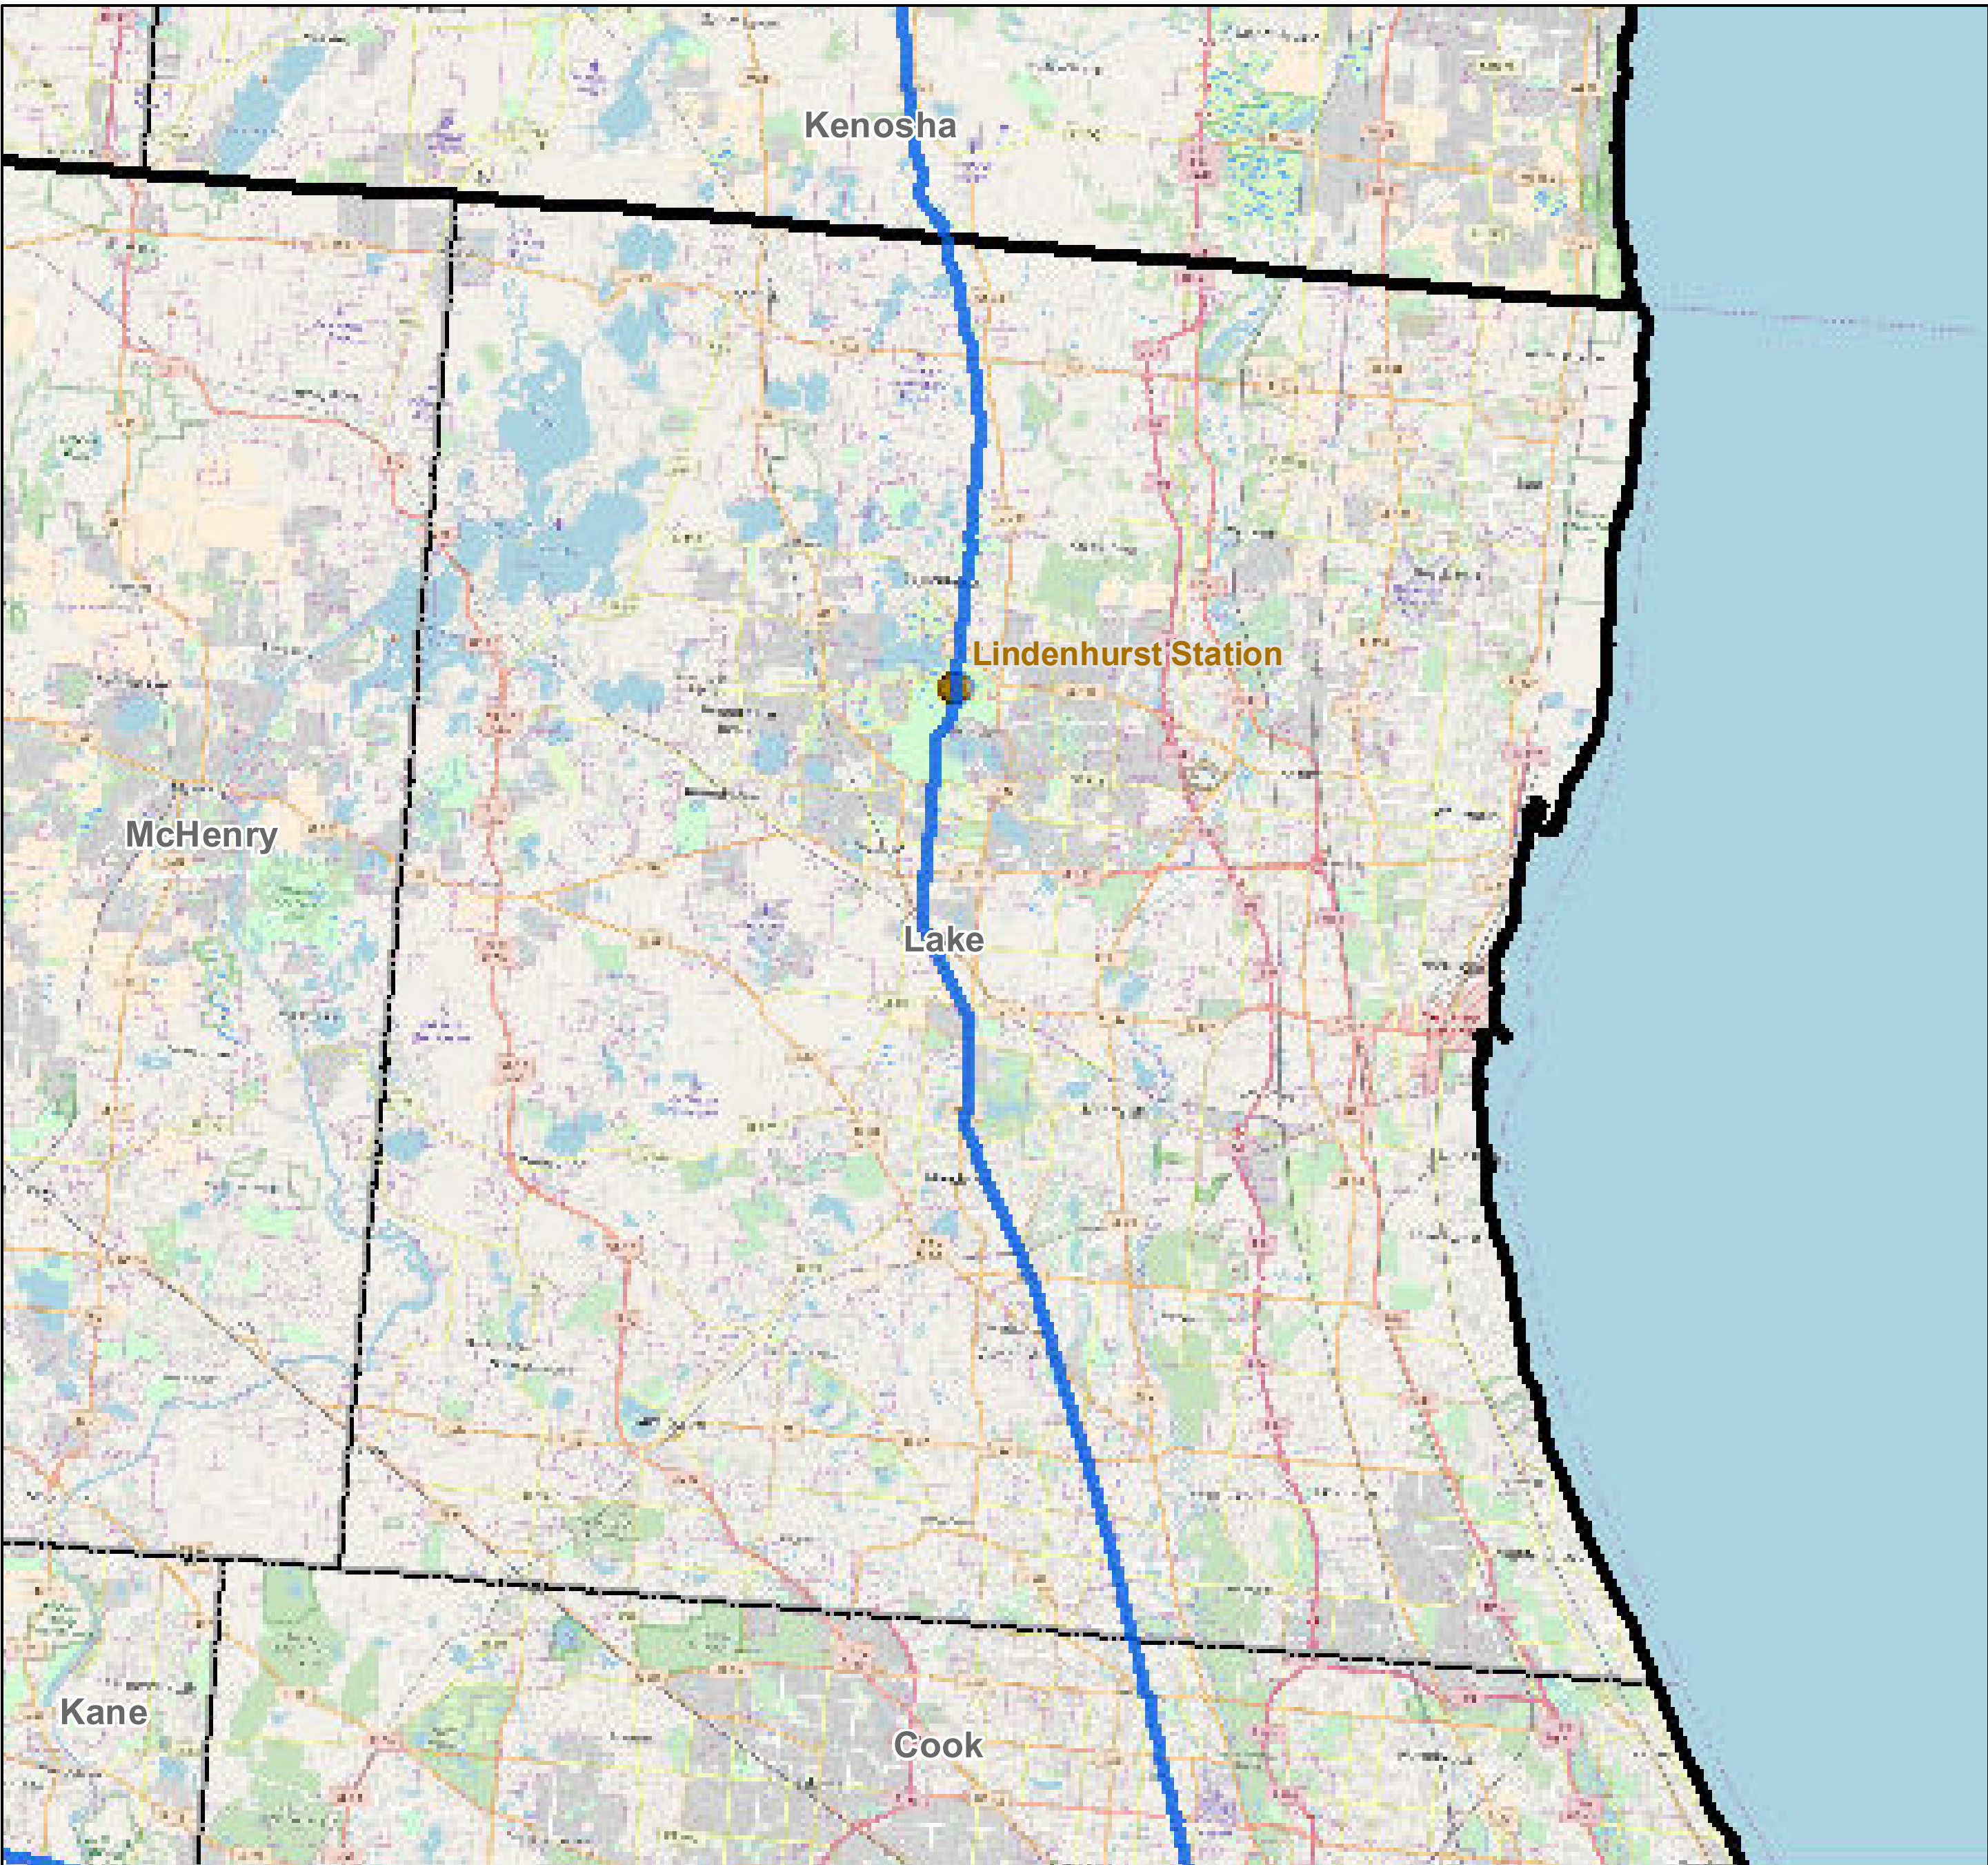

County: Lake, Illinois

BUCKEYE PARTNERS, L.P.

For more detailed pipeline information see the NPMS public viewer at: www.npms.phmsa.dot.gov

1 in = 2.28 miles

Legend

- Buckeye Pipelines (2)
- Buckeye Facilities (1)
- State Boundaries
- County Boundaries

This map is not intended to be used to physically locate Buckeye's facilities. Facilities and other features are not to scale. Before conducting any excavation activities, you must first call your state One Call System to have all underground facilities physically located.