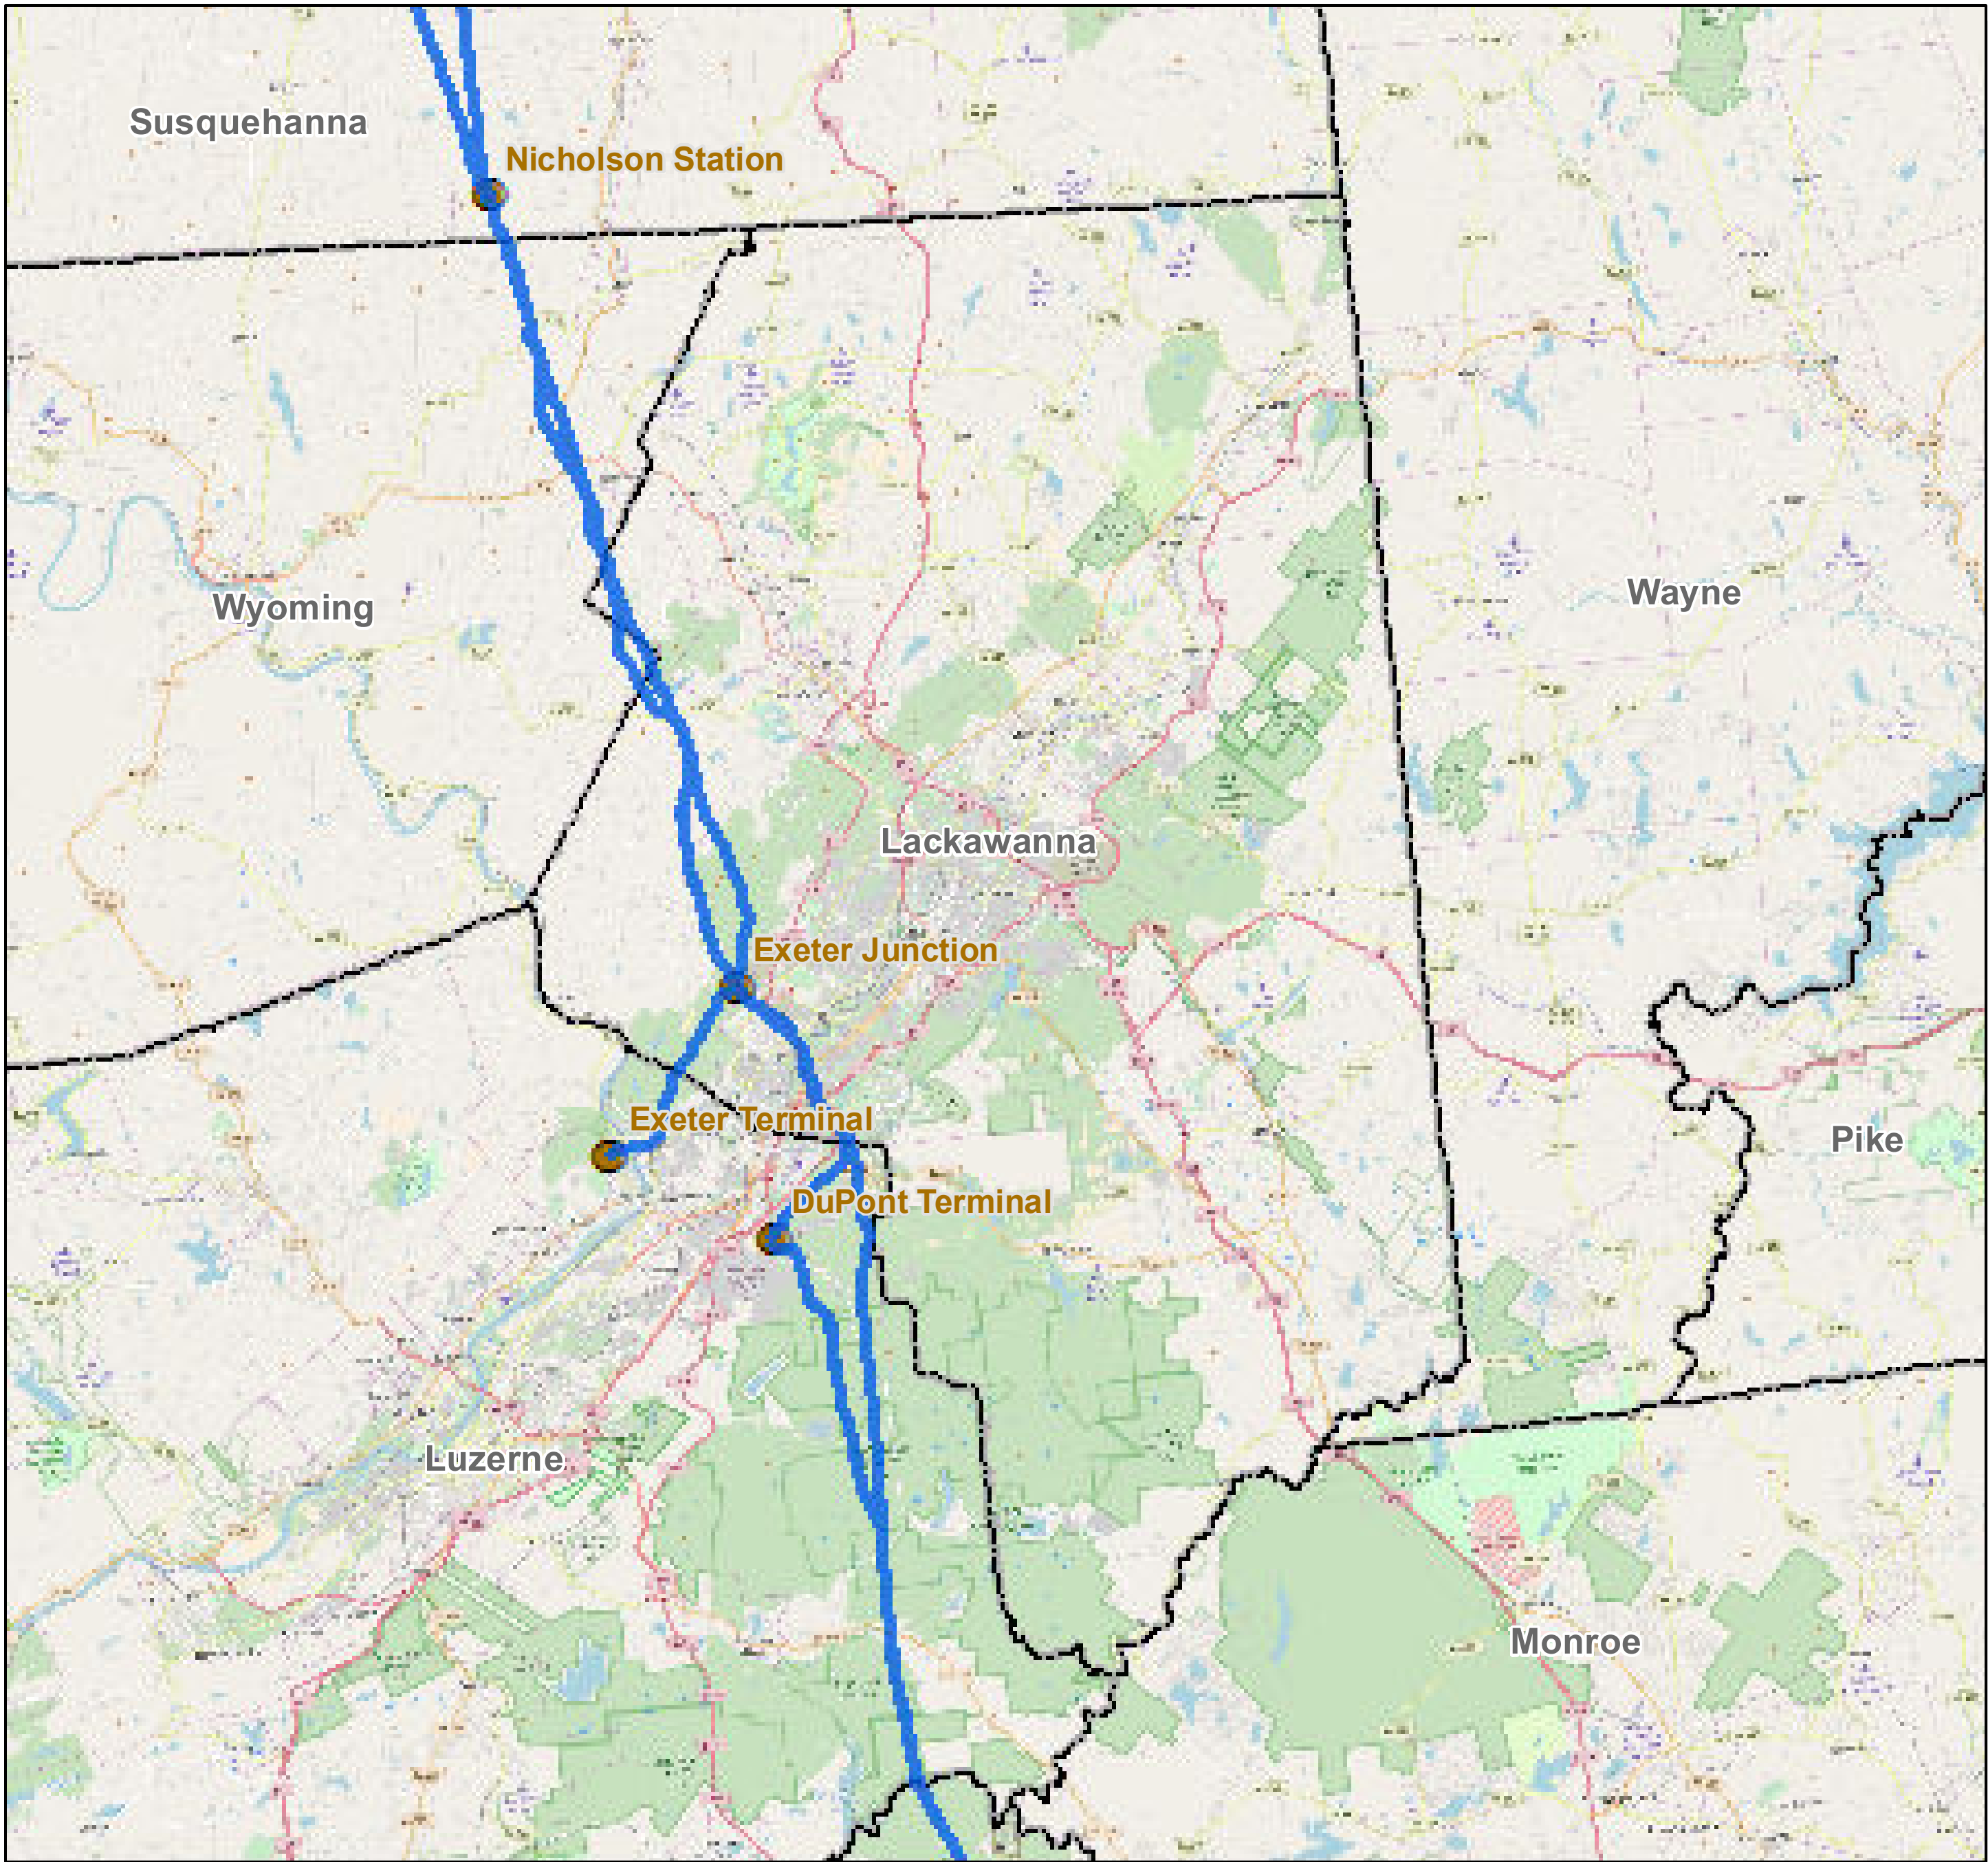

County: Lackawanna, Pennsylvania

BUCKEYE PARTNERS, L.P.

For more detailed pipeline information see the NPMS public viewer at: www.npms.phmsa.dot.gov

1 in = 2.99 miles

Legend

- Buckeye Pipelines (5)
- Buckeye Facilities (1)
- State Boundaries
- County Boundaries

This map is not intended to be used to physically locate Buckeye's facilities. Facilities and other features are not to scale. Before conducting any excavation activities, you must first call your state One Call System to have all underground facilities physically located.