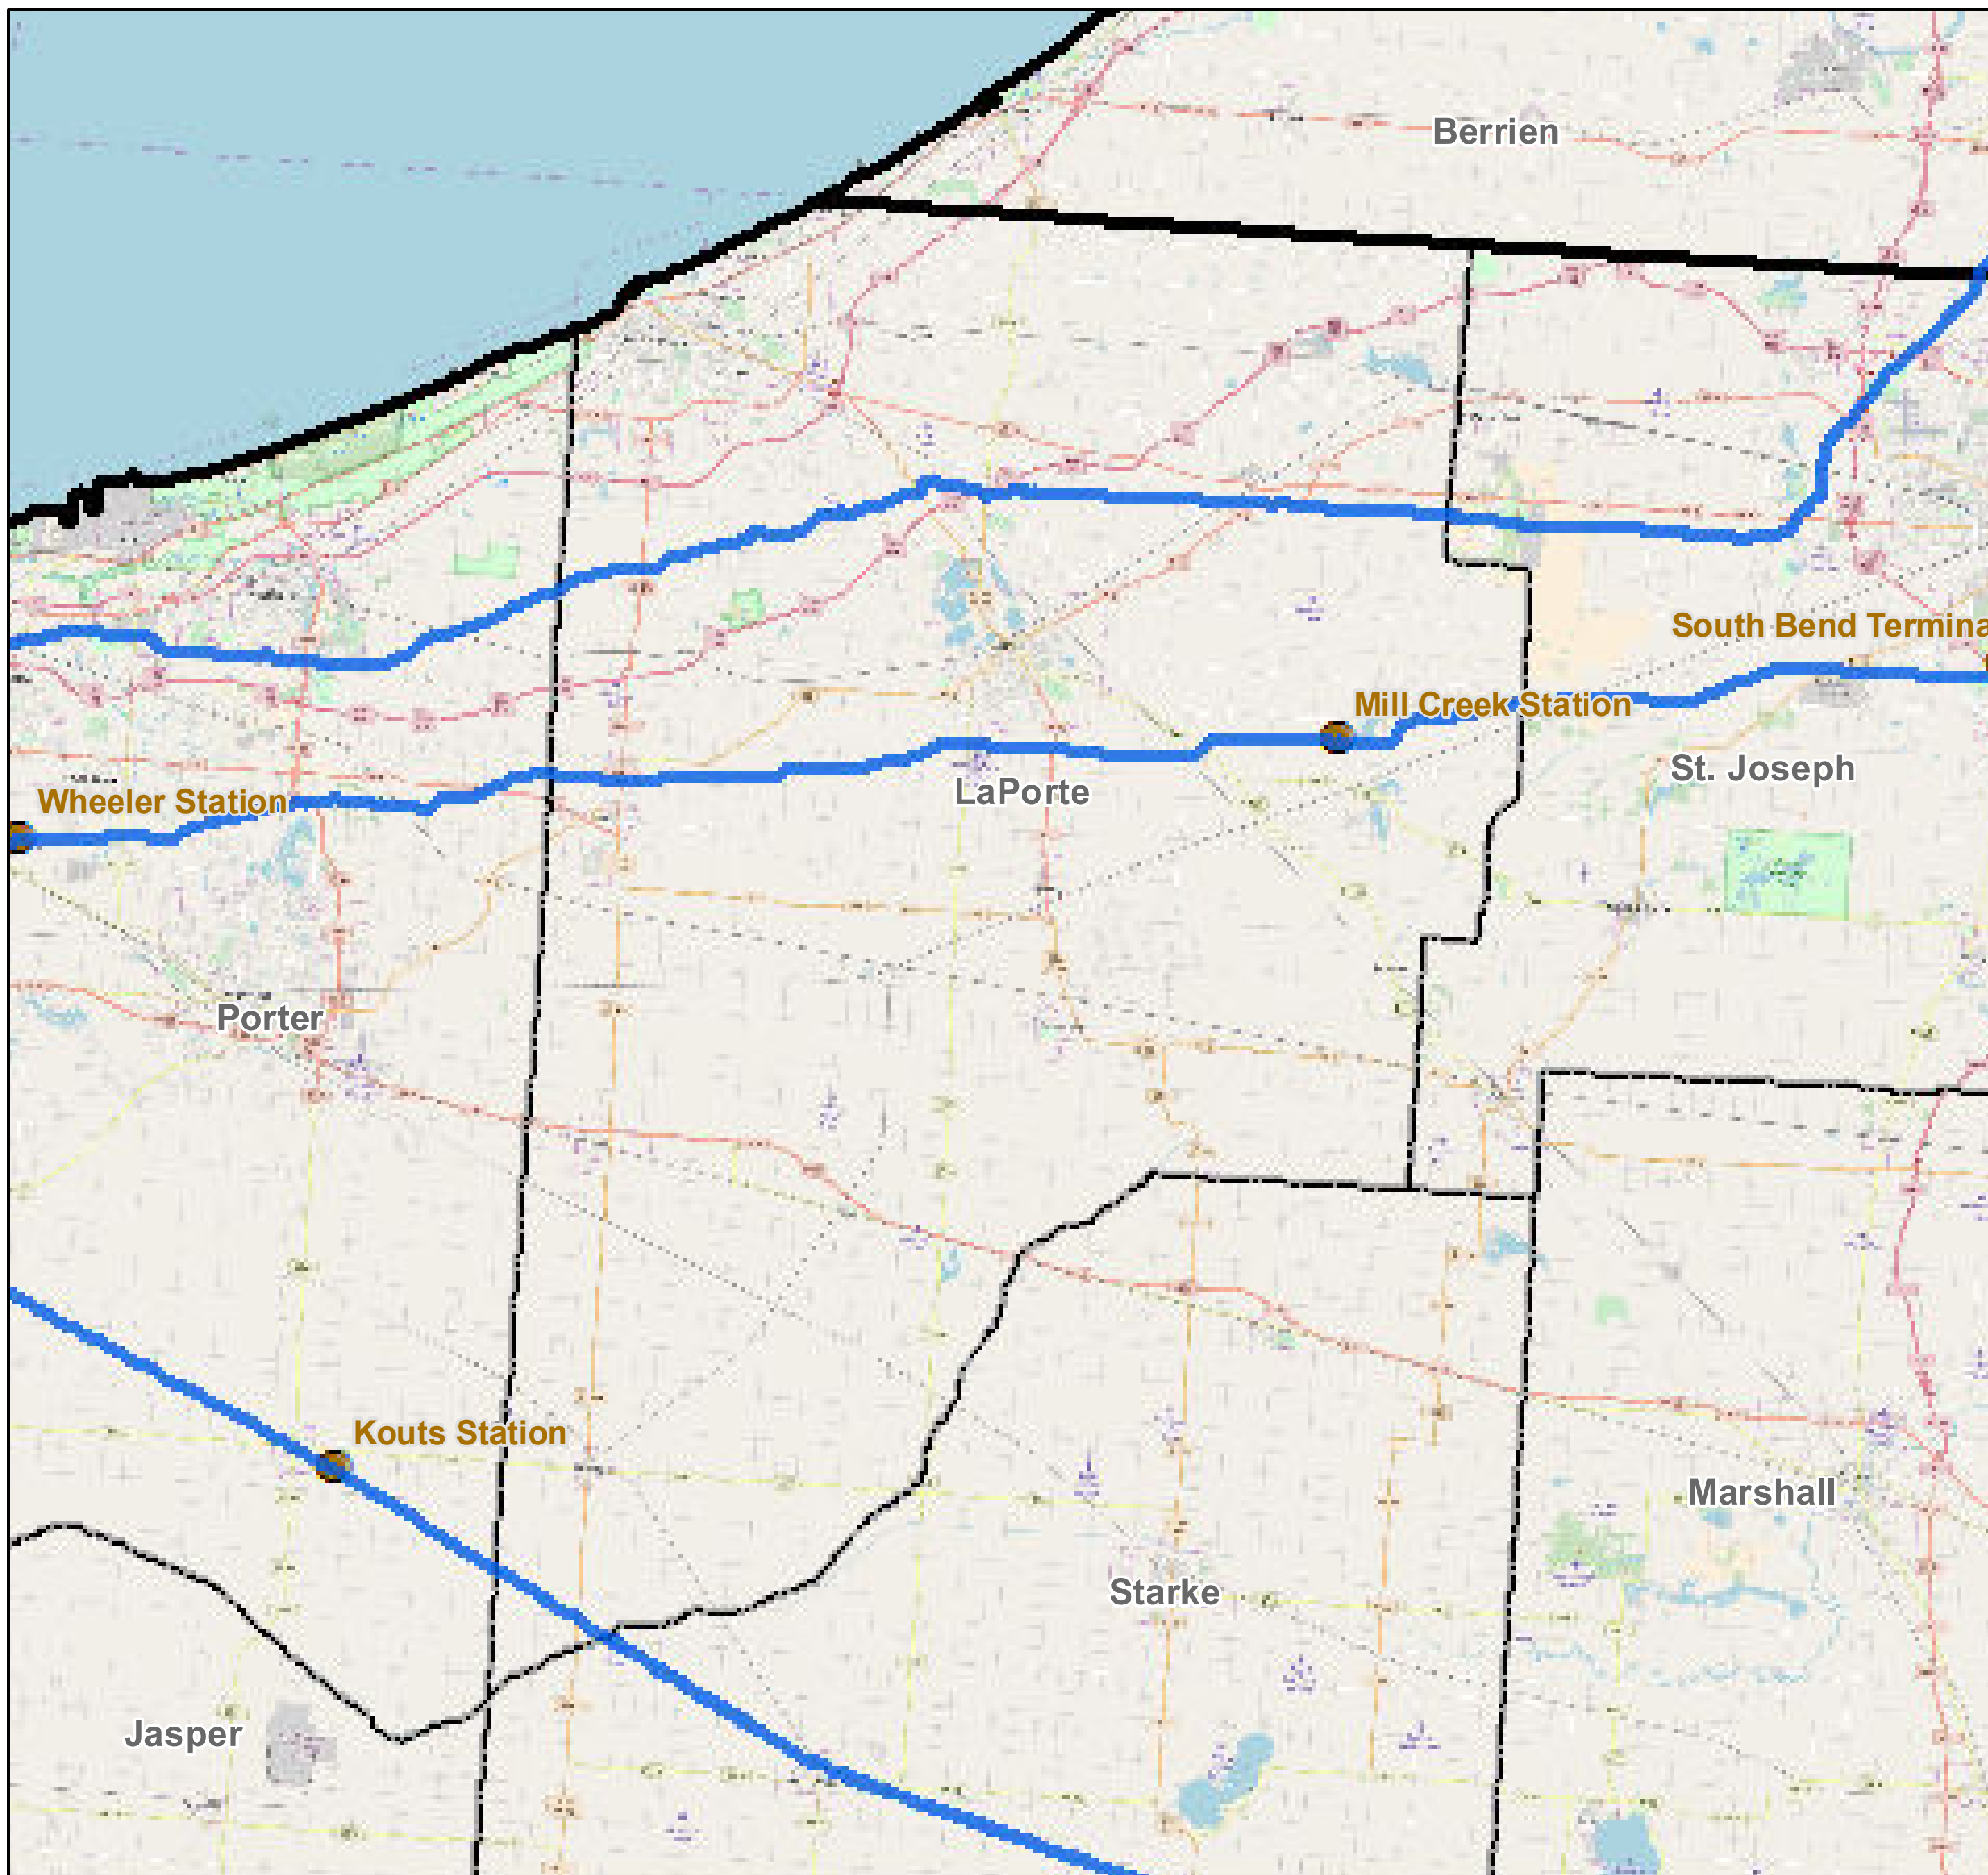

County: LaPorte, Indiana

BUCKEYE PARTNERS, L.P.

For more detailed pipeline information see the NPMS public viewer at: www.npms.phmsa.dot.gov

1 in = 3.18 miles

Legend

- Buckeye Pipelines (5)
- Buckeye Facilities (1)
- State Boundaries
- County Boundaries

This map is not intended to be used to physically locate Buckeye's facilities. Facilities and other features are not to scale. Before conducting any excavation activities, you must first call your state One Call System to have all underground facilities physically located.