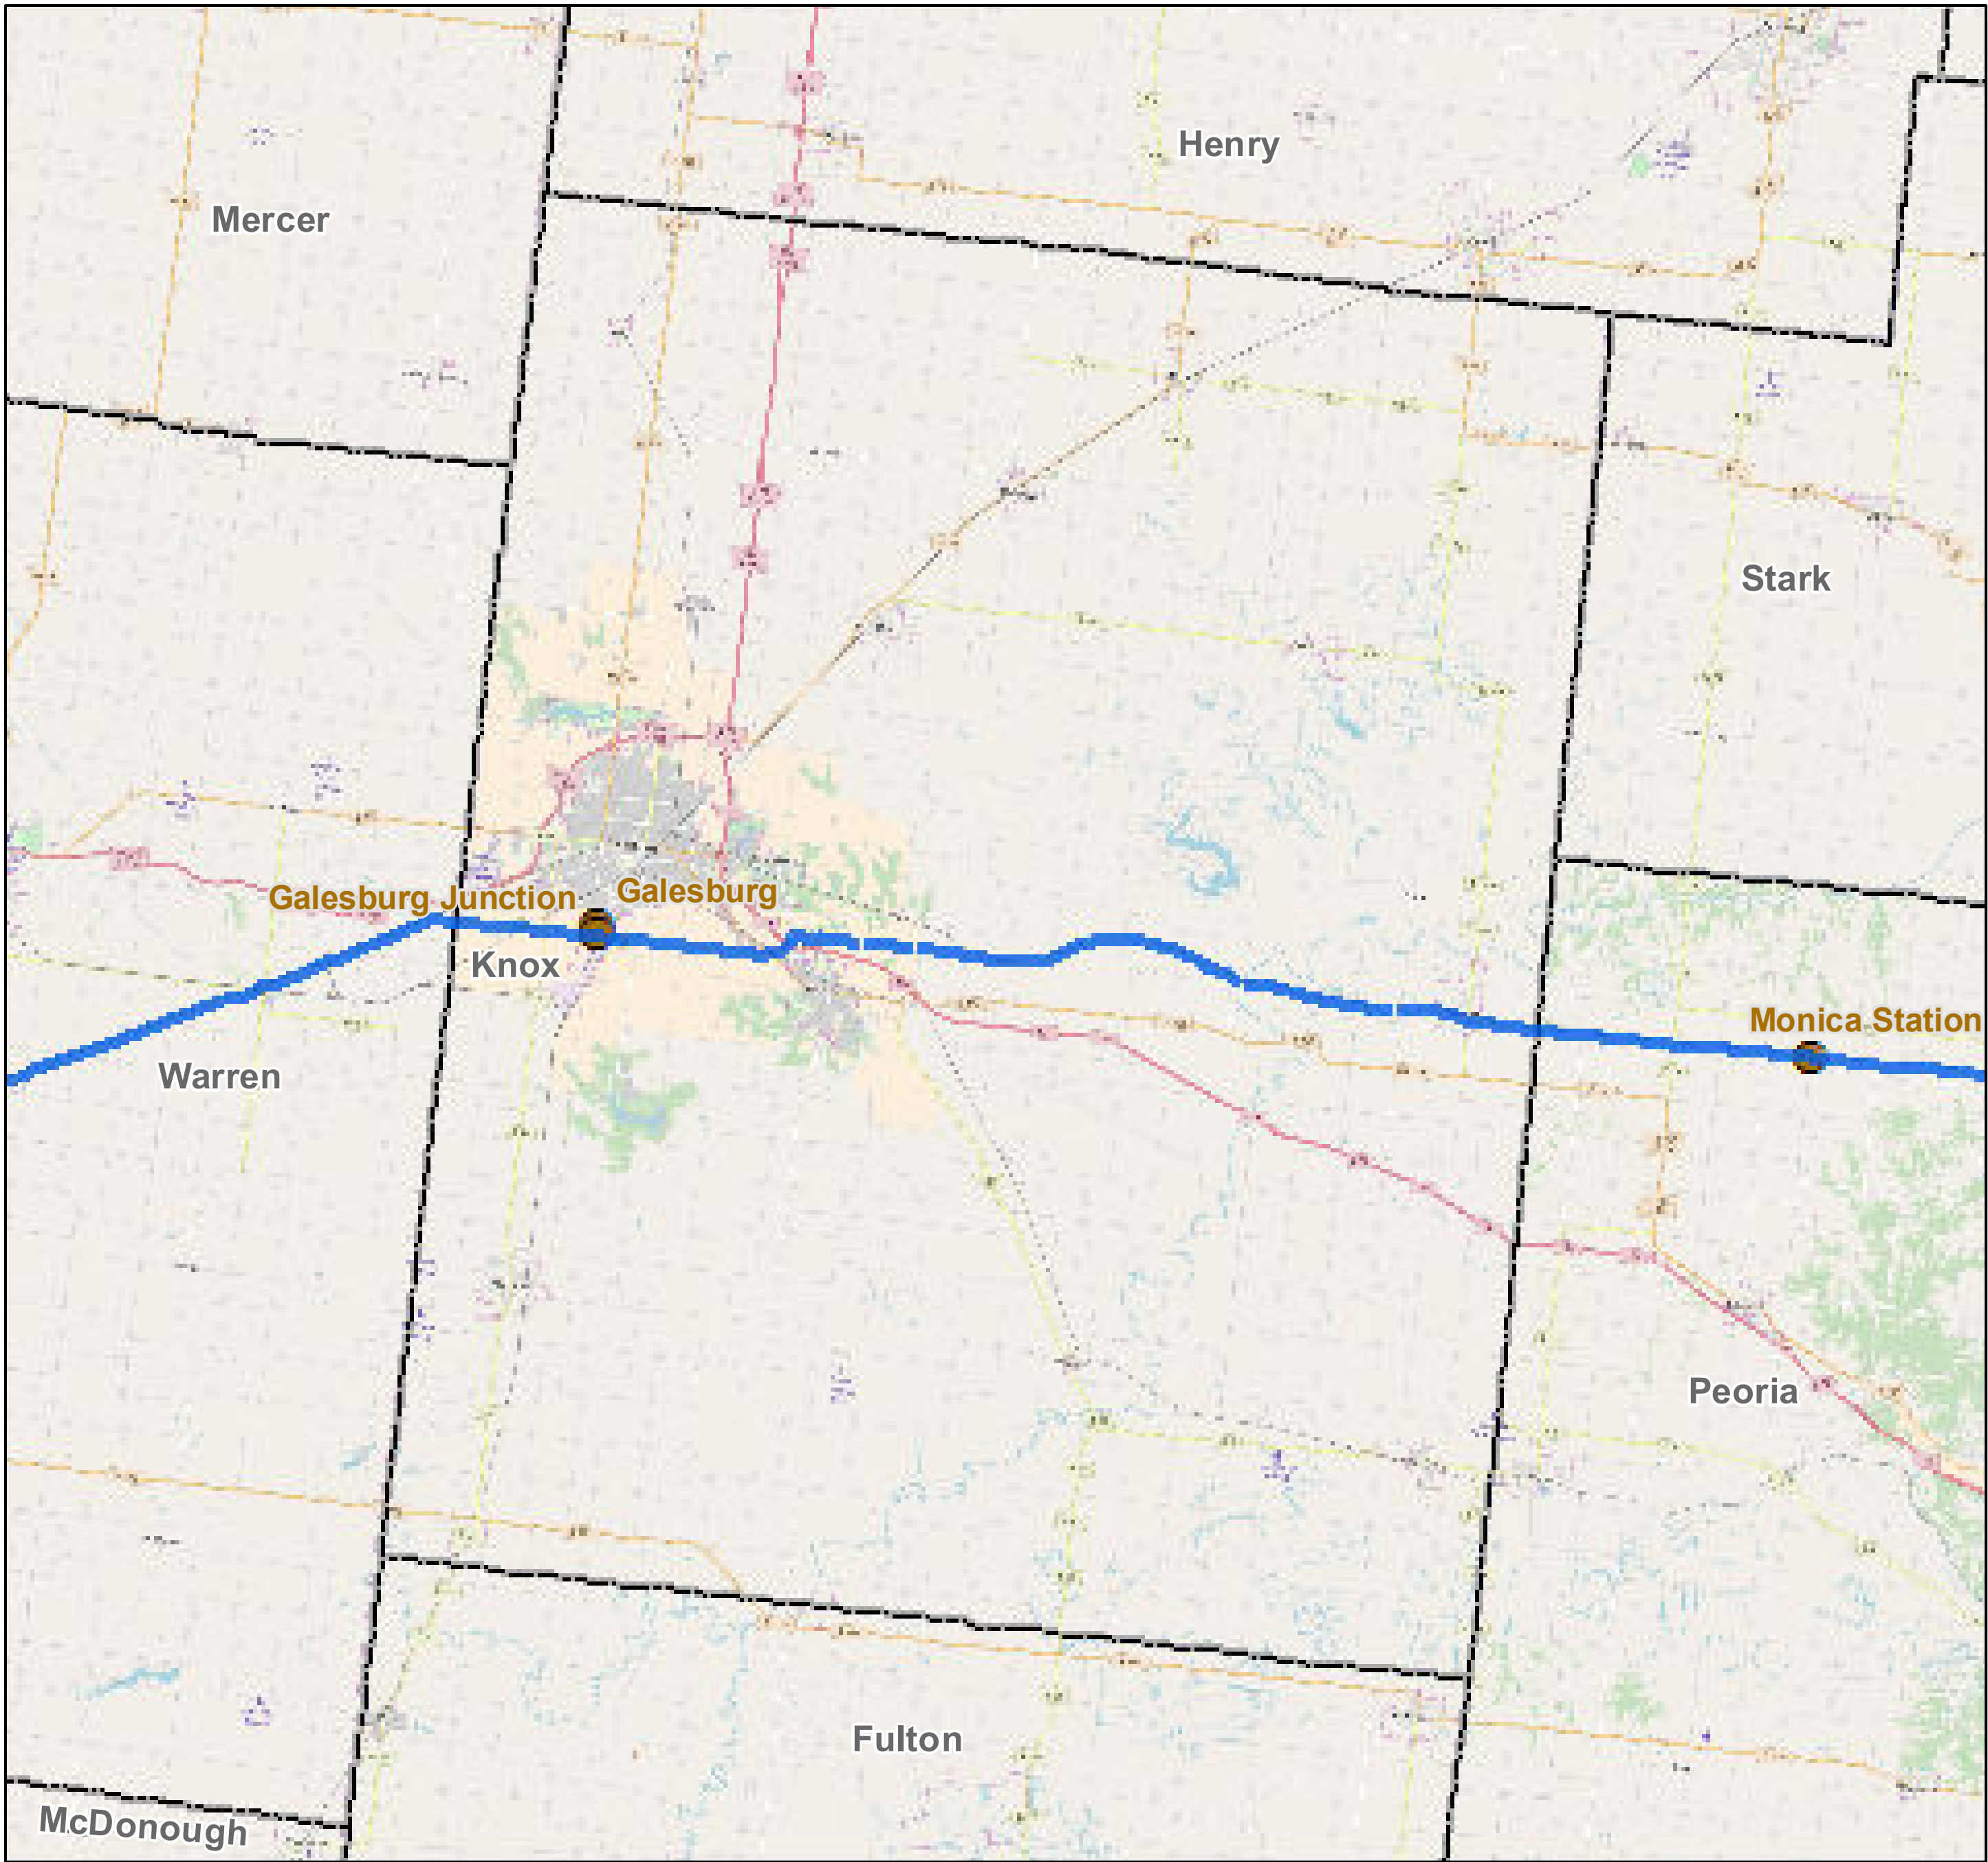

# County: Knox, Illinois

**BUCKEYE PARTNERS, L.P.**

For more detailed pipeline information see the NPMS public viewer at: [www.npms.phmsa.dot.gov](http://www.npms.phmsa.dot.gov)

1 in = 2.92 miles

### Legend

- Buckeye Pipelines (23)
- Buckeye Facilities (2)
- State Boundaries
- County Boundaries

This map is not intended to be used to physically locate Buckeye's facilities. Facilities and other features are not to scale. Before conducting any excavation activities, you must first call your state One Call System to have all underground facilities physically located.