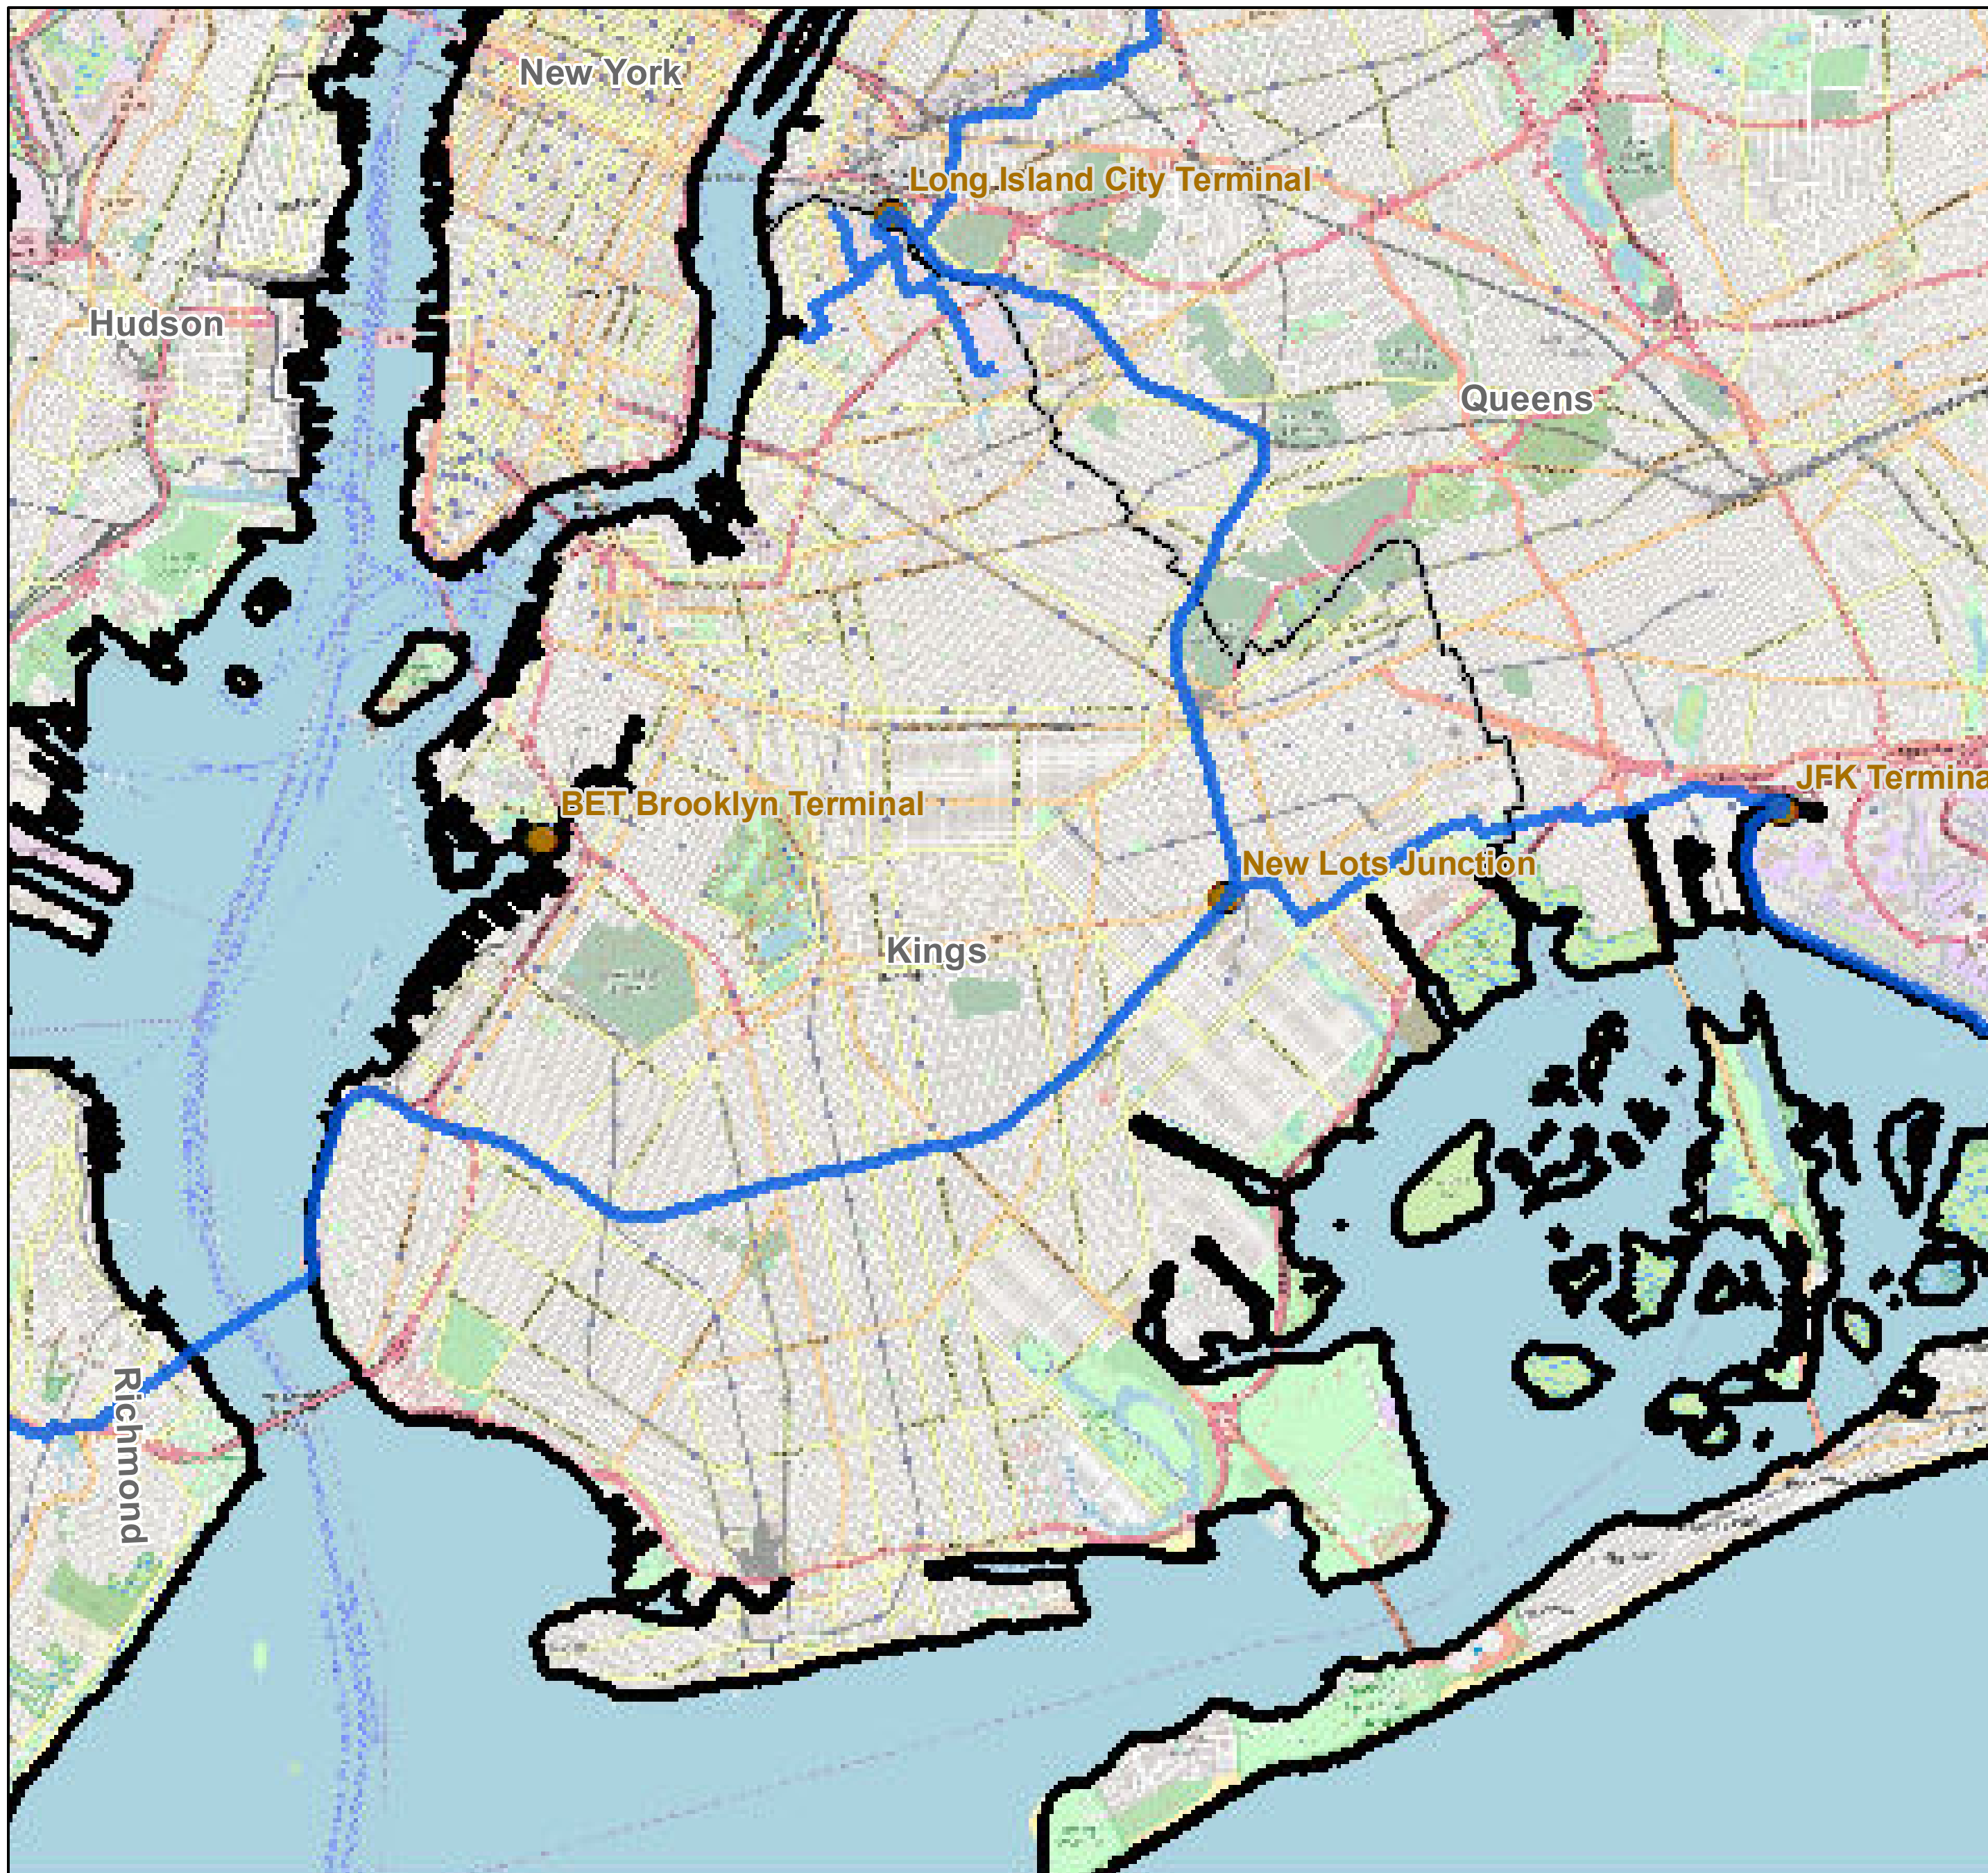

County: Kings, New York

BUCKEYE PARTNERS, L.P.

For more detailed pipeline information see the NPMS public viewer at: www.npms.phmsa.dot.gov

1 in = 1.05 miles

Legend

- Buckeye Pipelines (17)
- Buckeye Facilities (3)
- State Boundaries
- County Boundaries

This map is not intended to be used to physically locate Buckeye's facilities. Facilities and other features are not to scale. Before conducting any excavation activities, you must first call your state One Call System to have all underground facilities physically located.