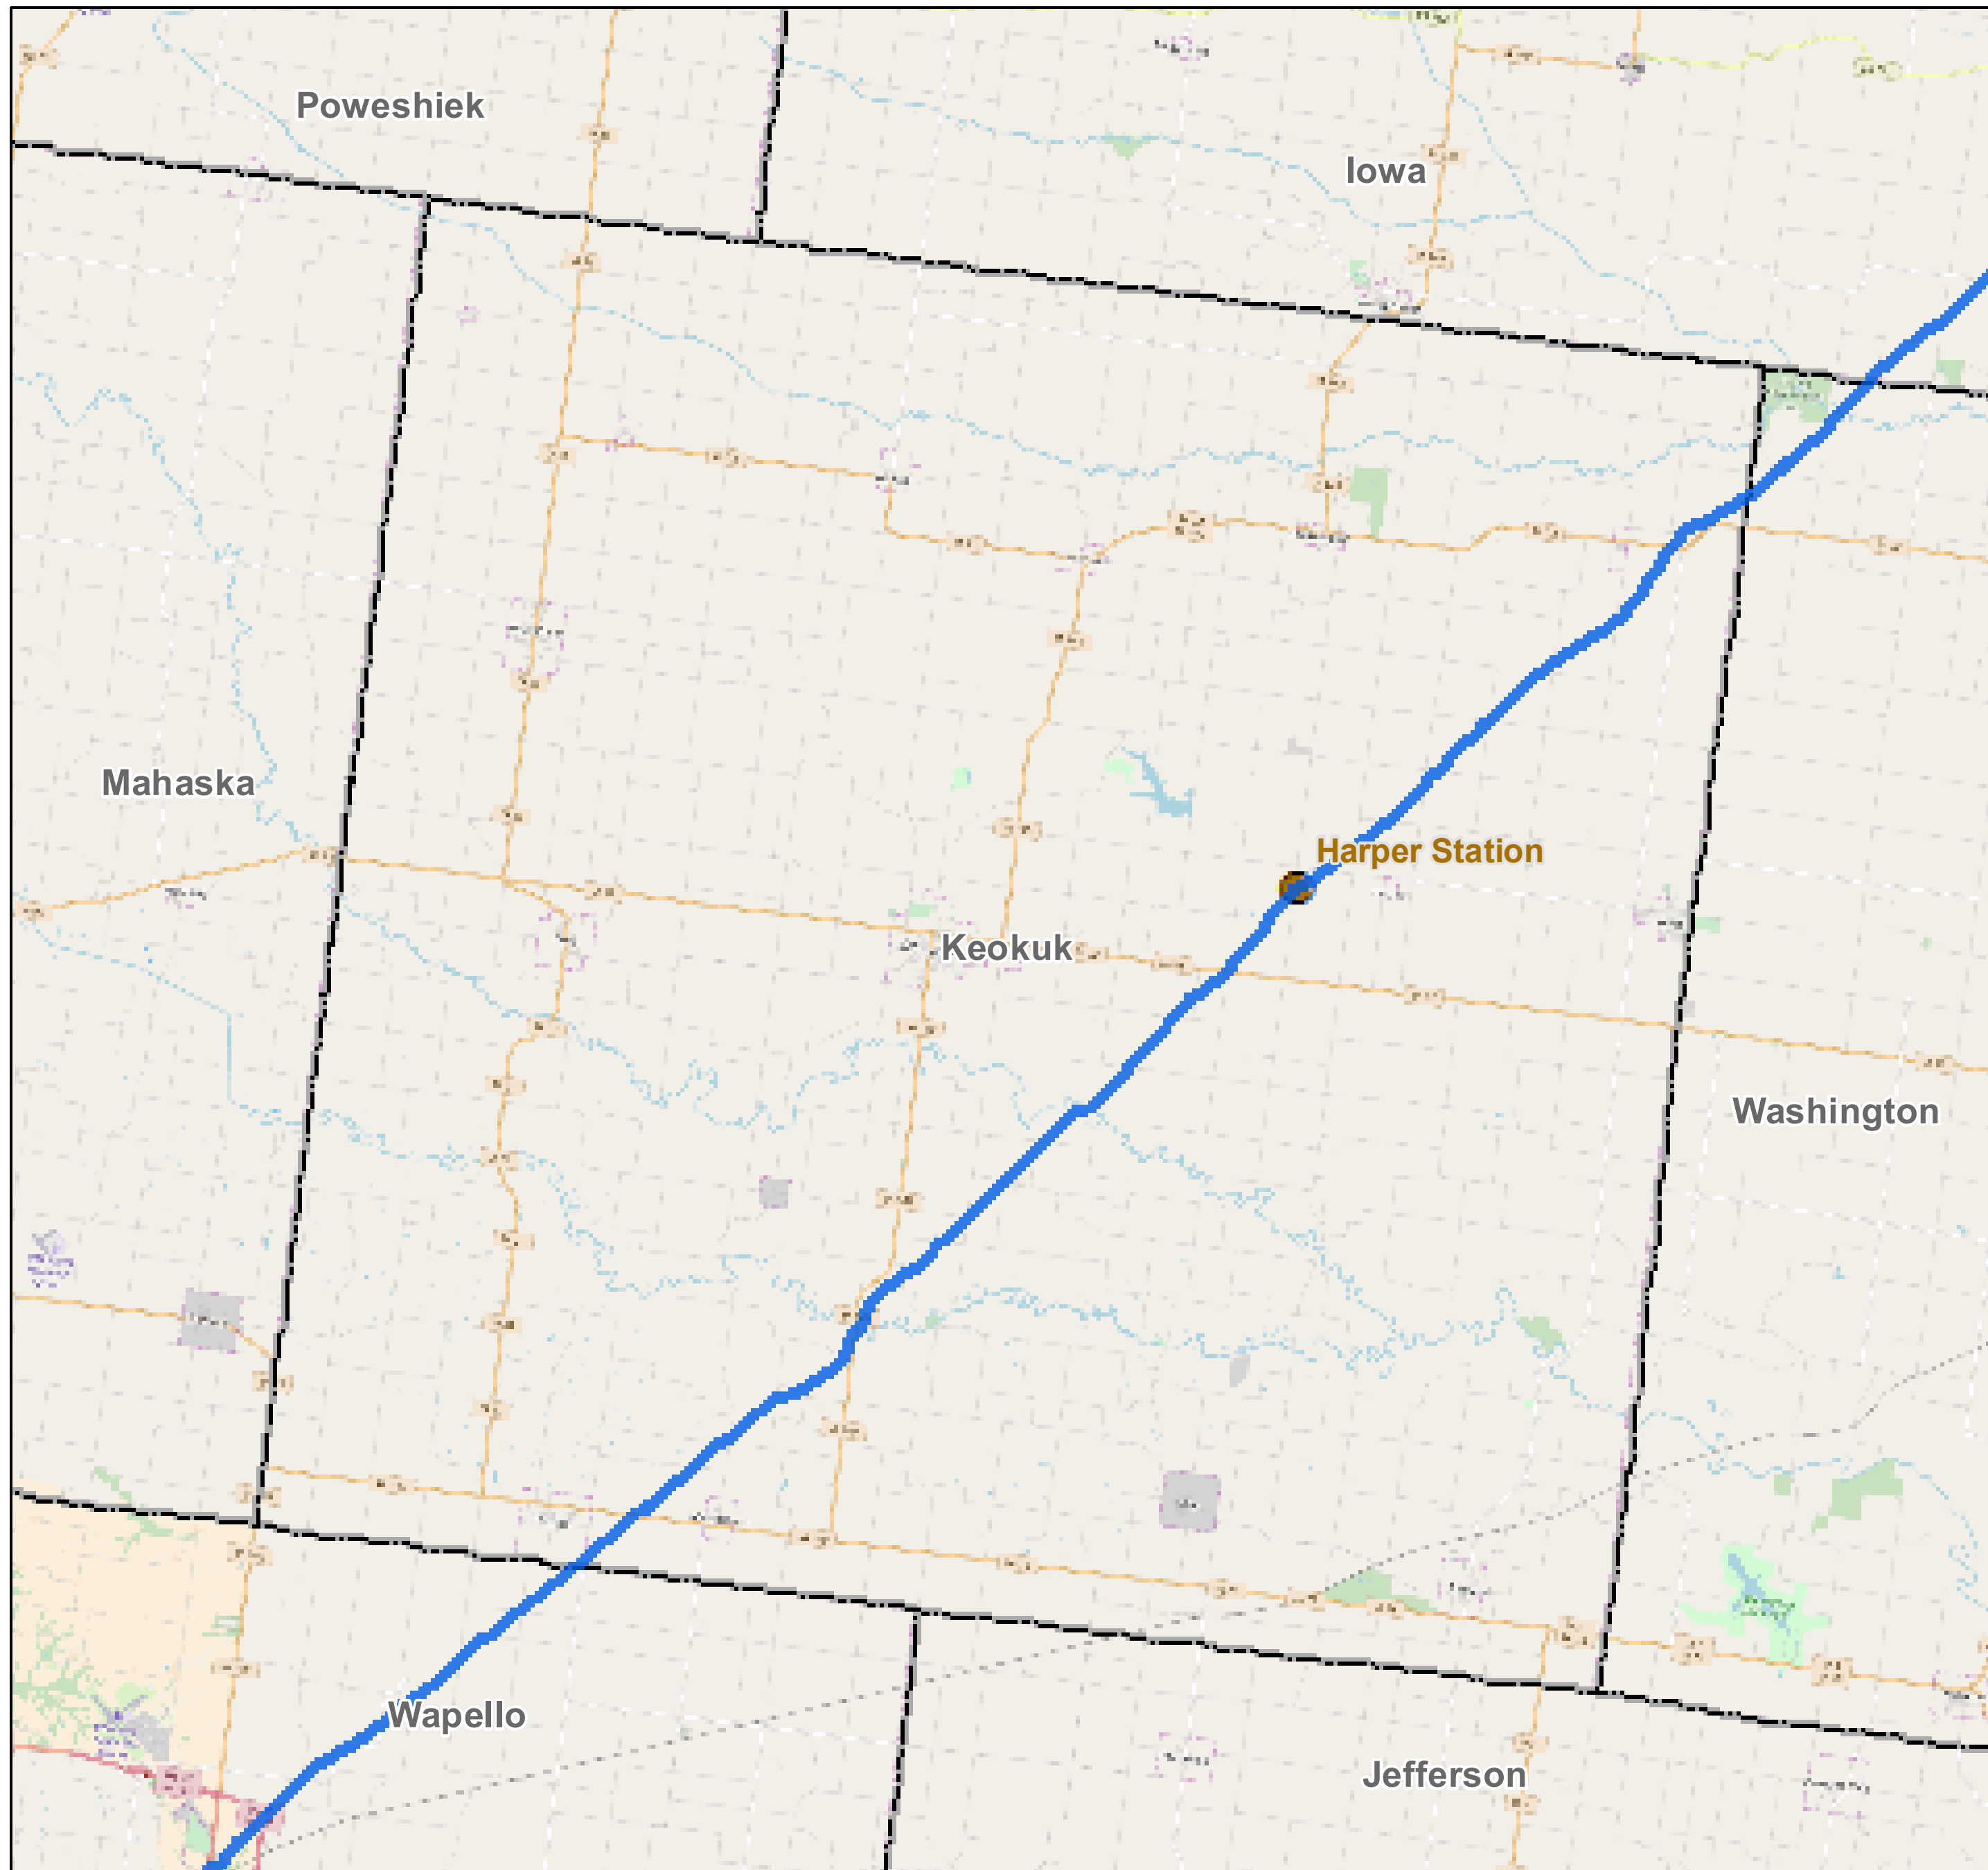

# County: Keokuk, Iowa

**BUCKEYE PARTNERS, L.P.**

For more detailed pipeline information see the NPMS public viewer at:  
[www.npms.phmsa.dot.gov](http://www.npms.phmsa.dot.gov)

1 in = 2.41 miles

## Legend

- Buckeye Pipelines (2)
- Buckeye Facilities (1)
- State Boundaries
- County Boundaries

This map is not intended to be used to physically locate Buckeye's facilities. Facilities and other features are not to scale. Before conducting any excavation activities, you must first call your state One Call System to have all underground facilities physically located.