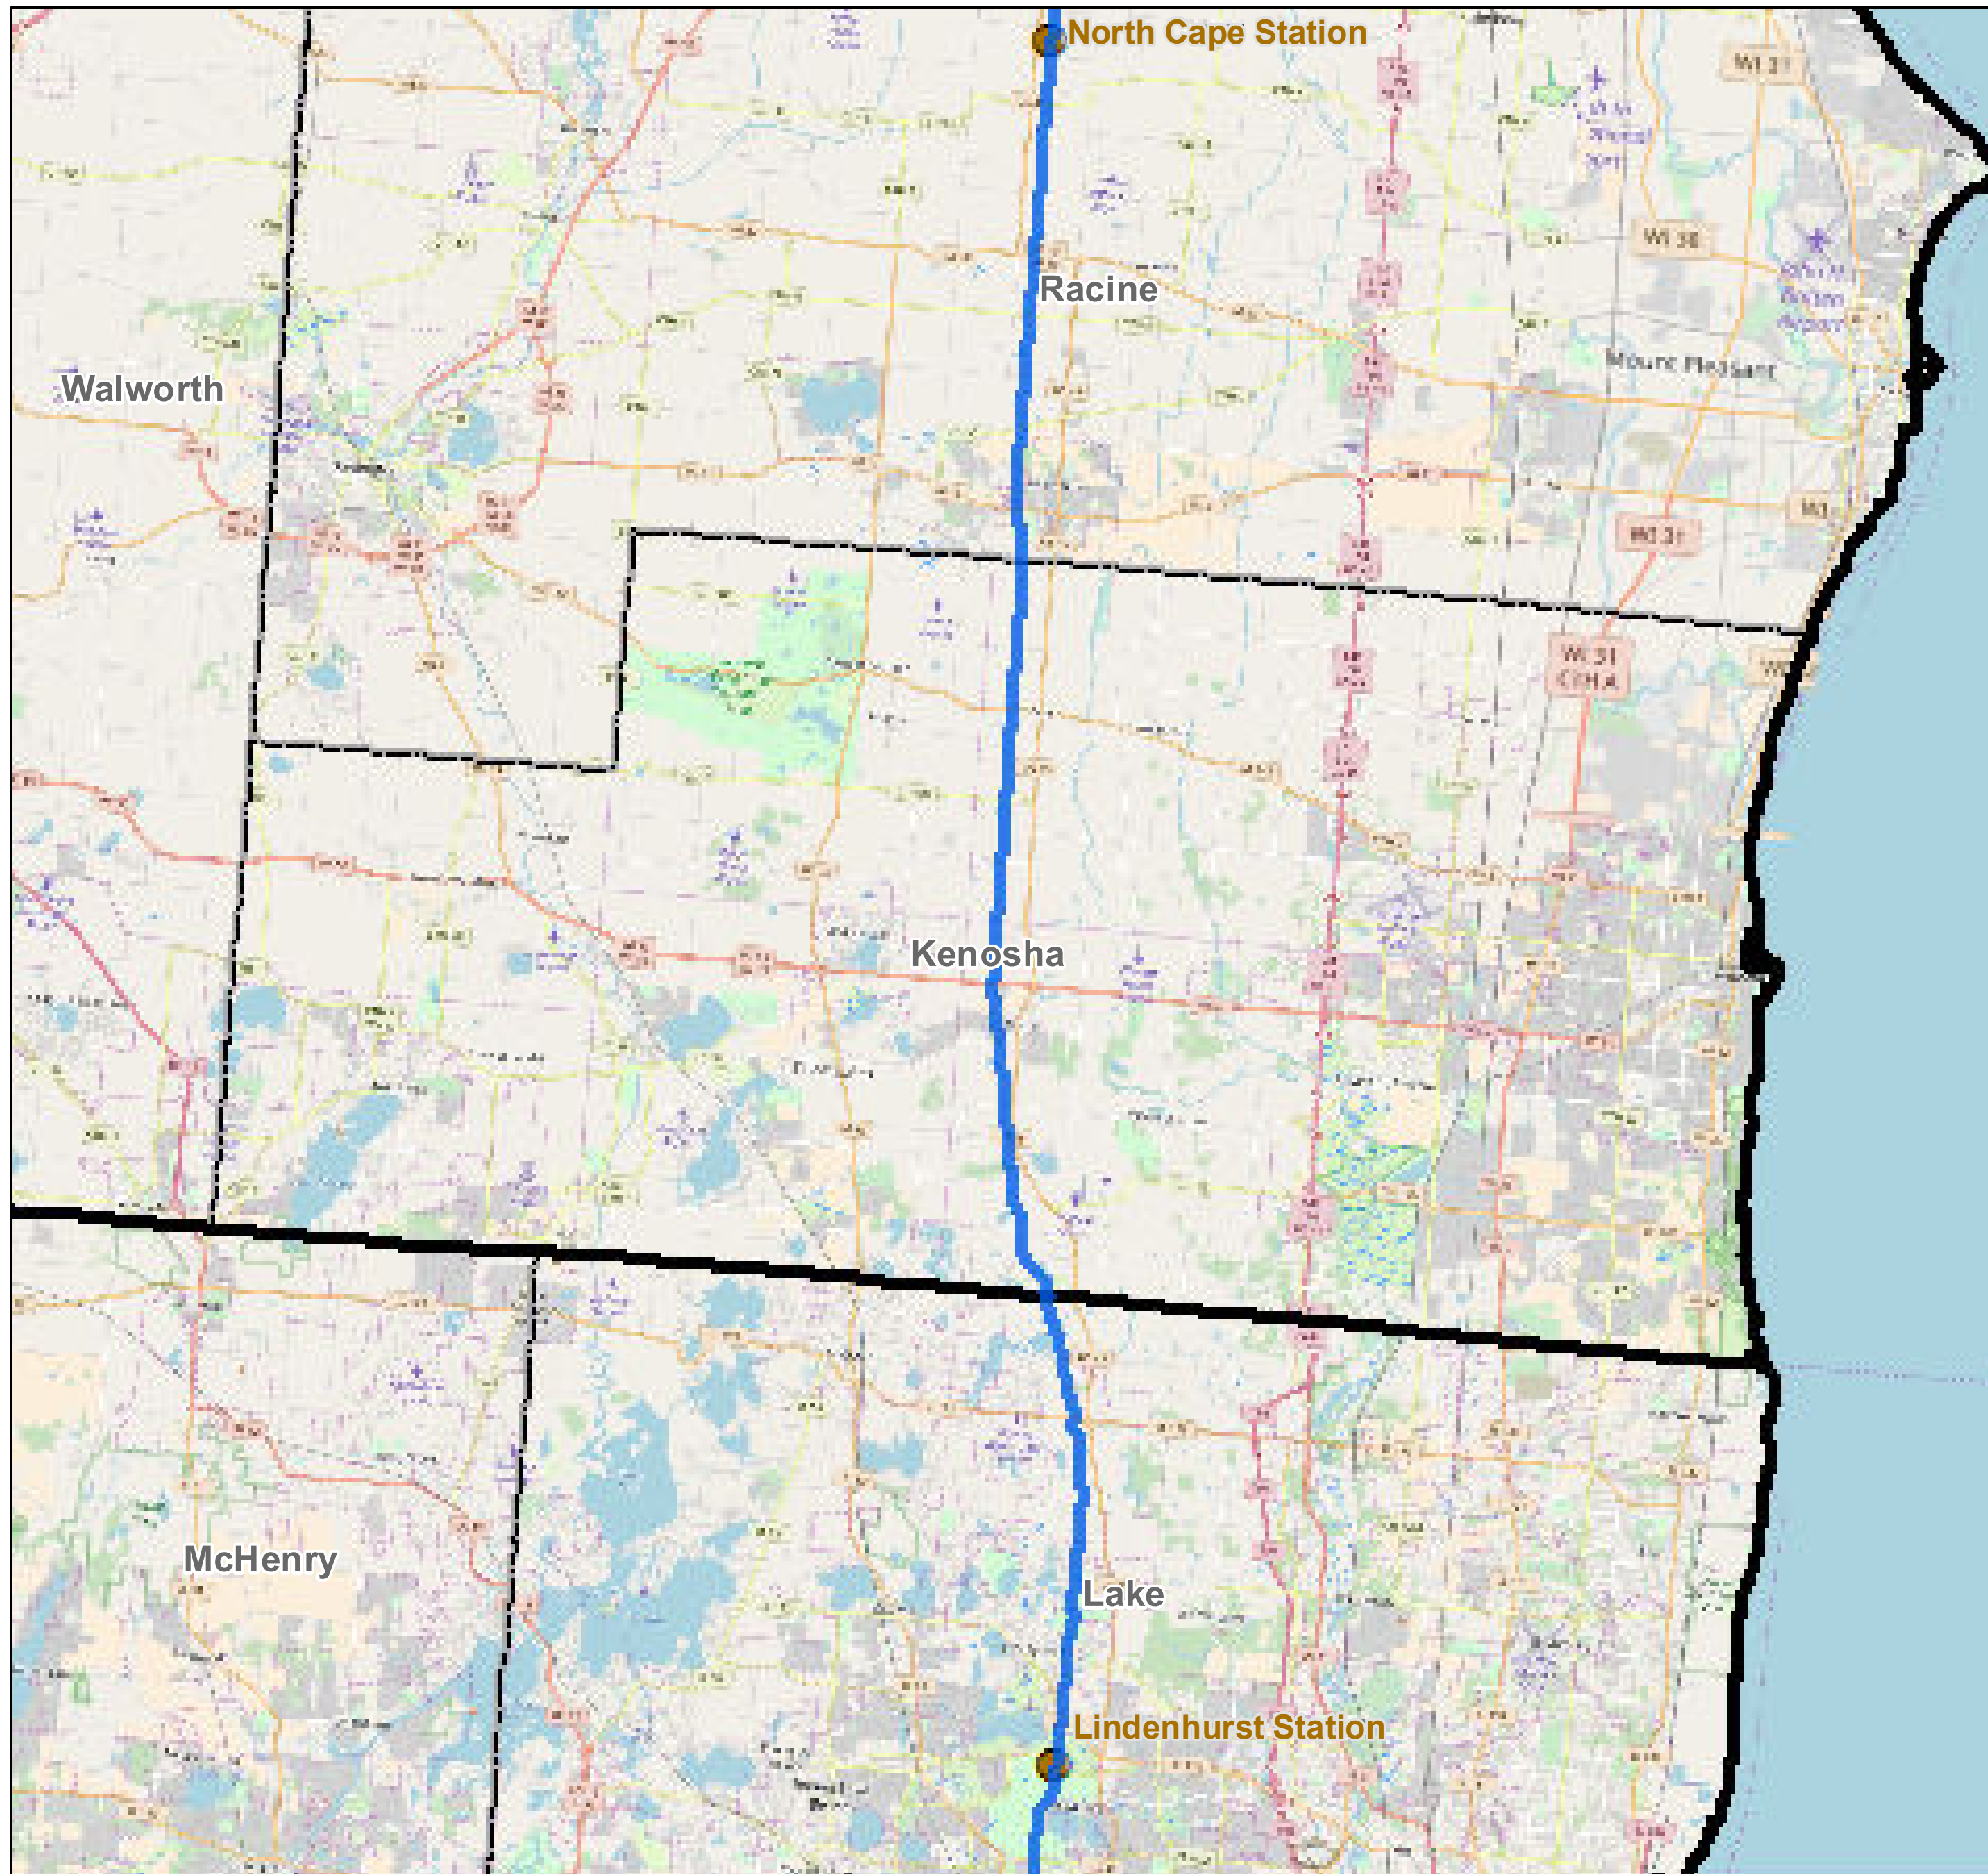

County: Kenosha, Wisconsin

BUCKEYE PARTNERS, L.P.

For more detailed pipeline information see the NPMS public viewer at:
www.npms.phmsa.dot.gov

1 in = 2.20 miles

Legend

-  Buckeye Pipelines (2)
-  Buckeye Facilities (0)
-  State Boundaries
-  County Boundaries

This map is not intended to be used to physically locate Buckeye's facilities. Facilities and other features are not to scale. Before conducting any excavation activities, you must first call your state One Call System to have all underground facilities physically located.