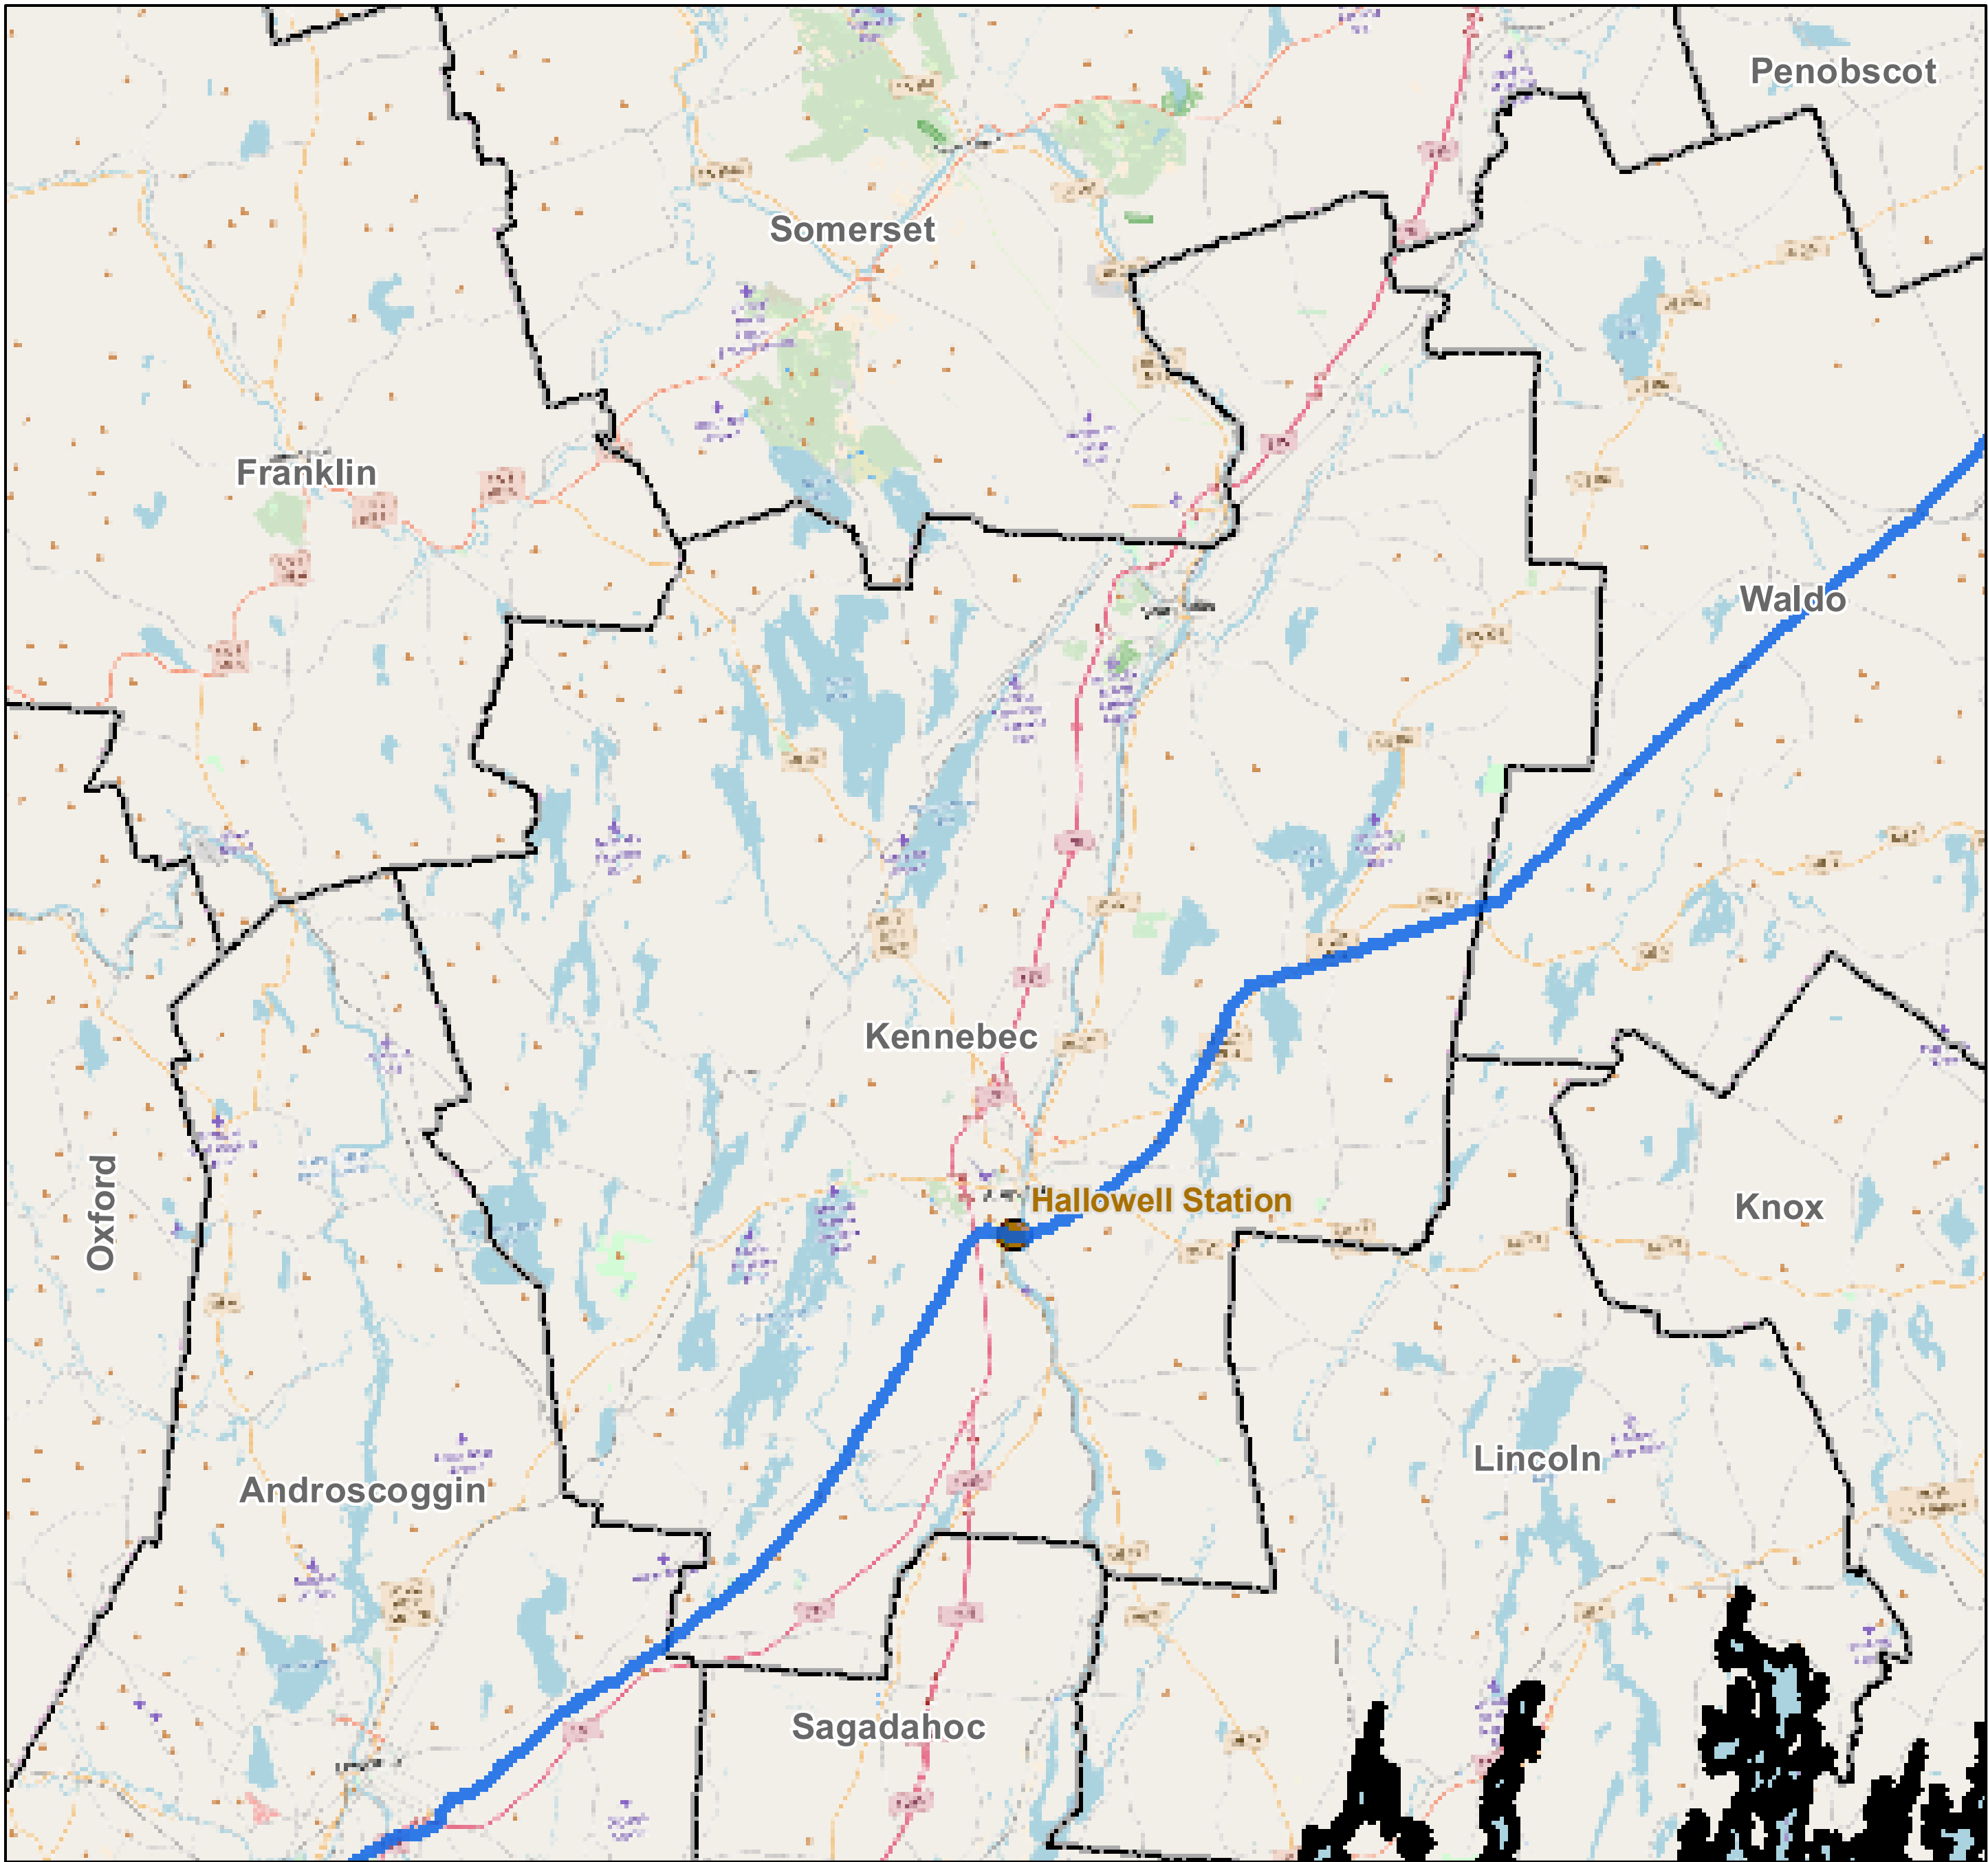

County: Kennebec, Maine

BUCKEYE PARTNERS, L.P.

For more detailed pipeline information see the NPMS public viewer at: www.npms.phmsa.dot.gov

1 in = 4.02 miles

Legend

- Buckeye Pipelines (2)
- Buckeye Facilities (1)
- State Boundaries
- County Boundaries

This map is not intended to be used to physically locate Buckeye's facilities. Facilities and other features are not to scale. Before conducting any excavation activities, you must first call your state One Call System to have all underground facilities physically located.