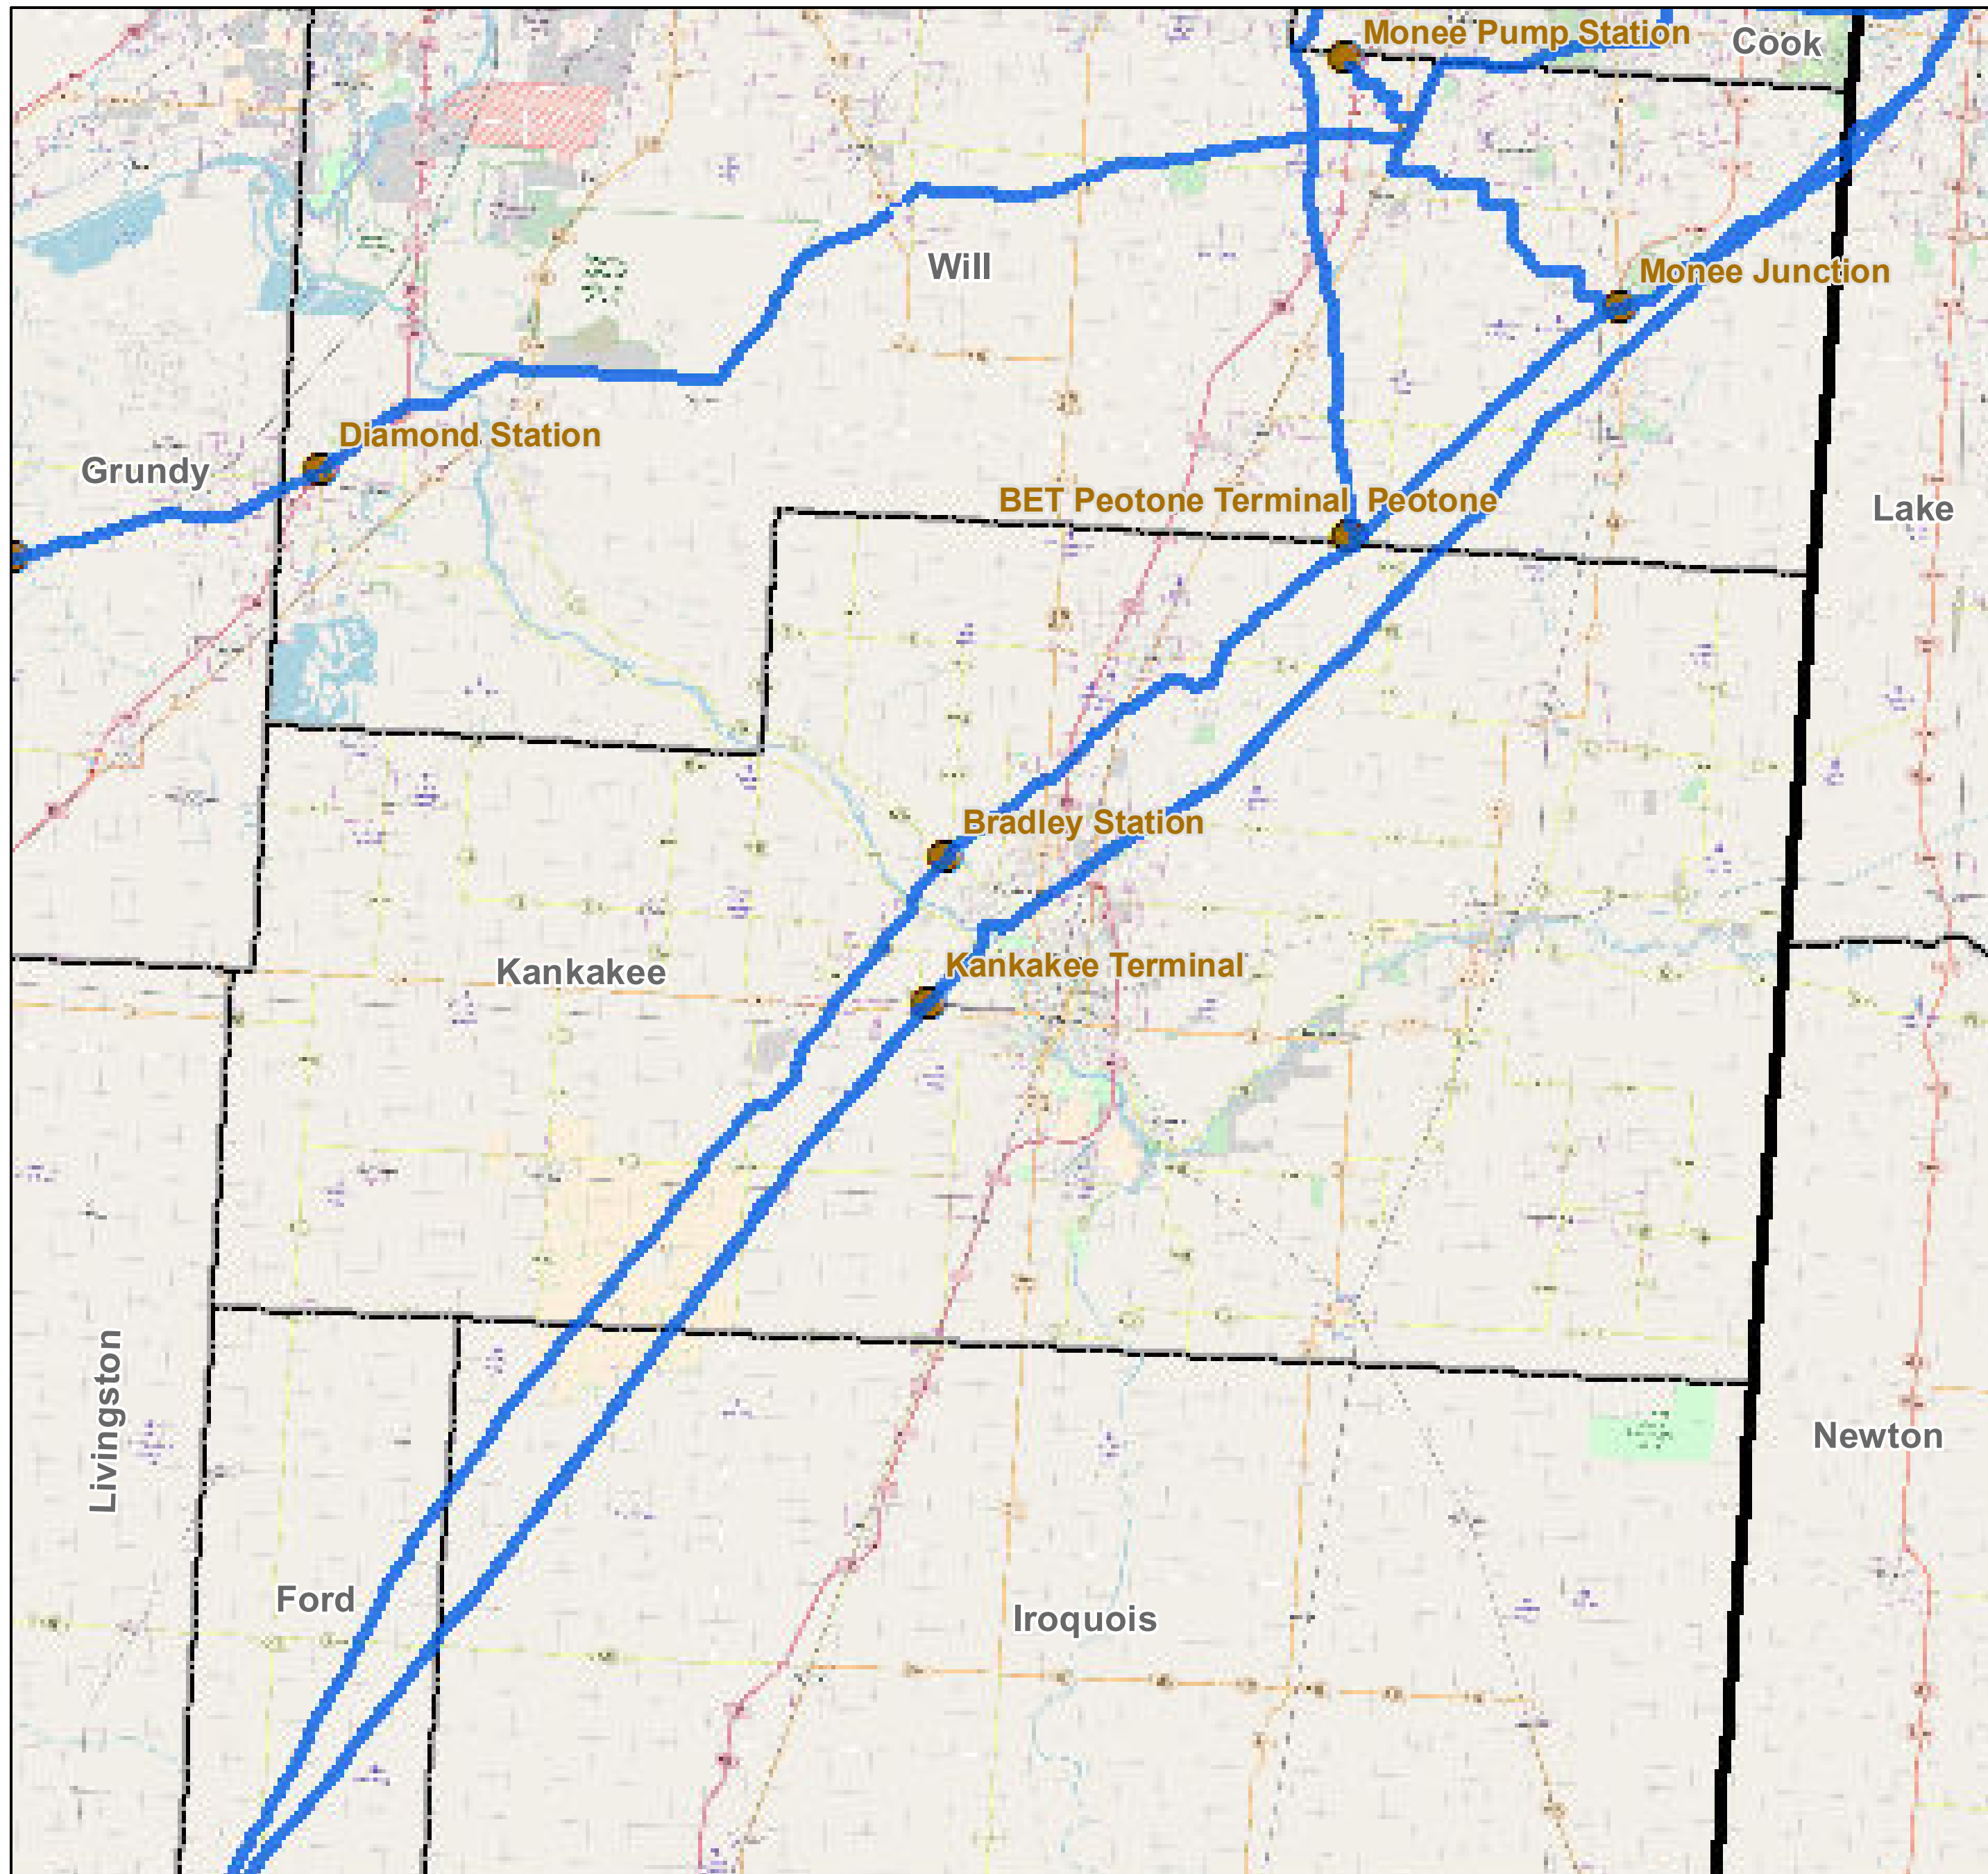

County: Kankakee, Illinois

BUCKEYE PARTNERS, L.P.

For more detailed pipeline information see the NPMS public viewer at: www.npms.phmsa.dot.gov

1 in = 3.27 miles

Legend

- Buckeye Pipelines (7)
- Buckeye Facilities (4)
- State Boundaries
- County Boundaries

This map is not intended to be used to physically locate Buckeye's facilities. Facilities and other features are not to scale. Before conducting any excavation activities, you must first call your state One Call System to have all underground facilities physically located.