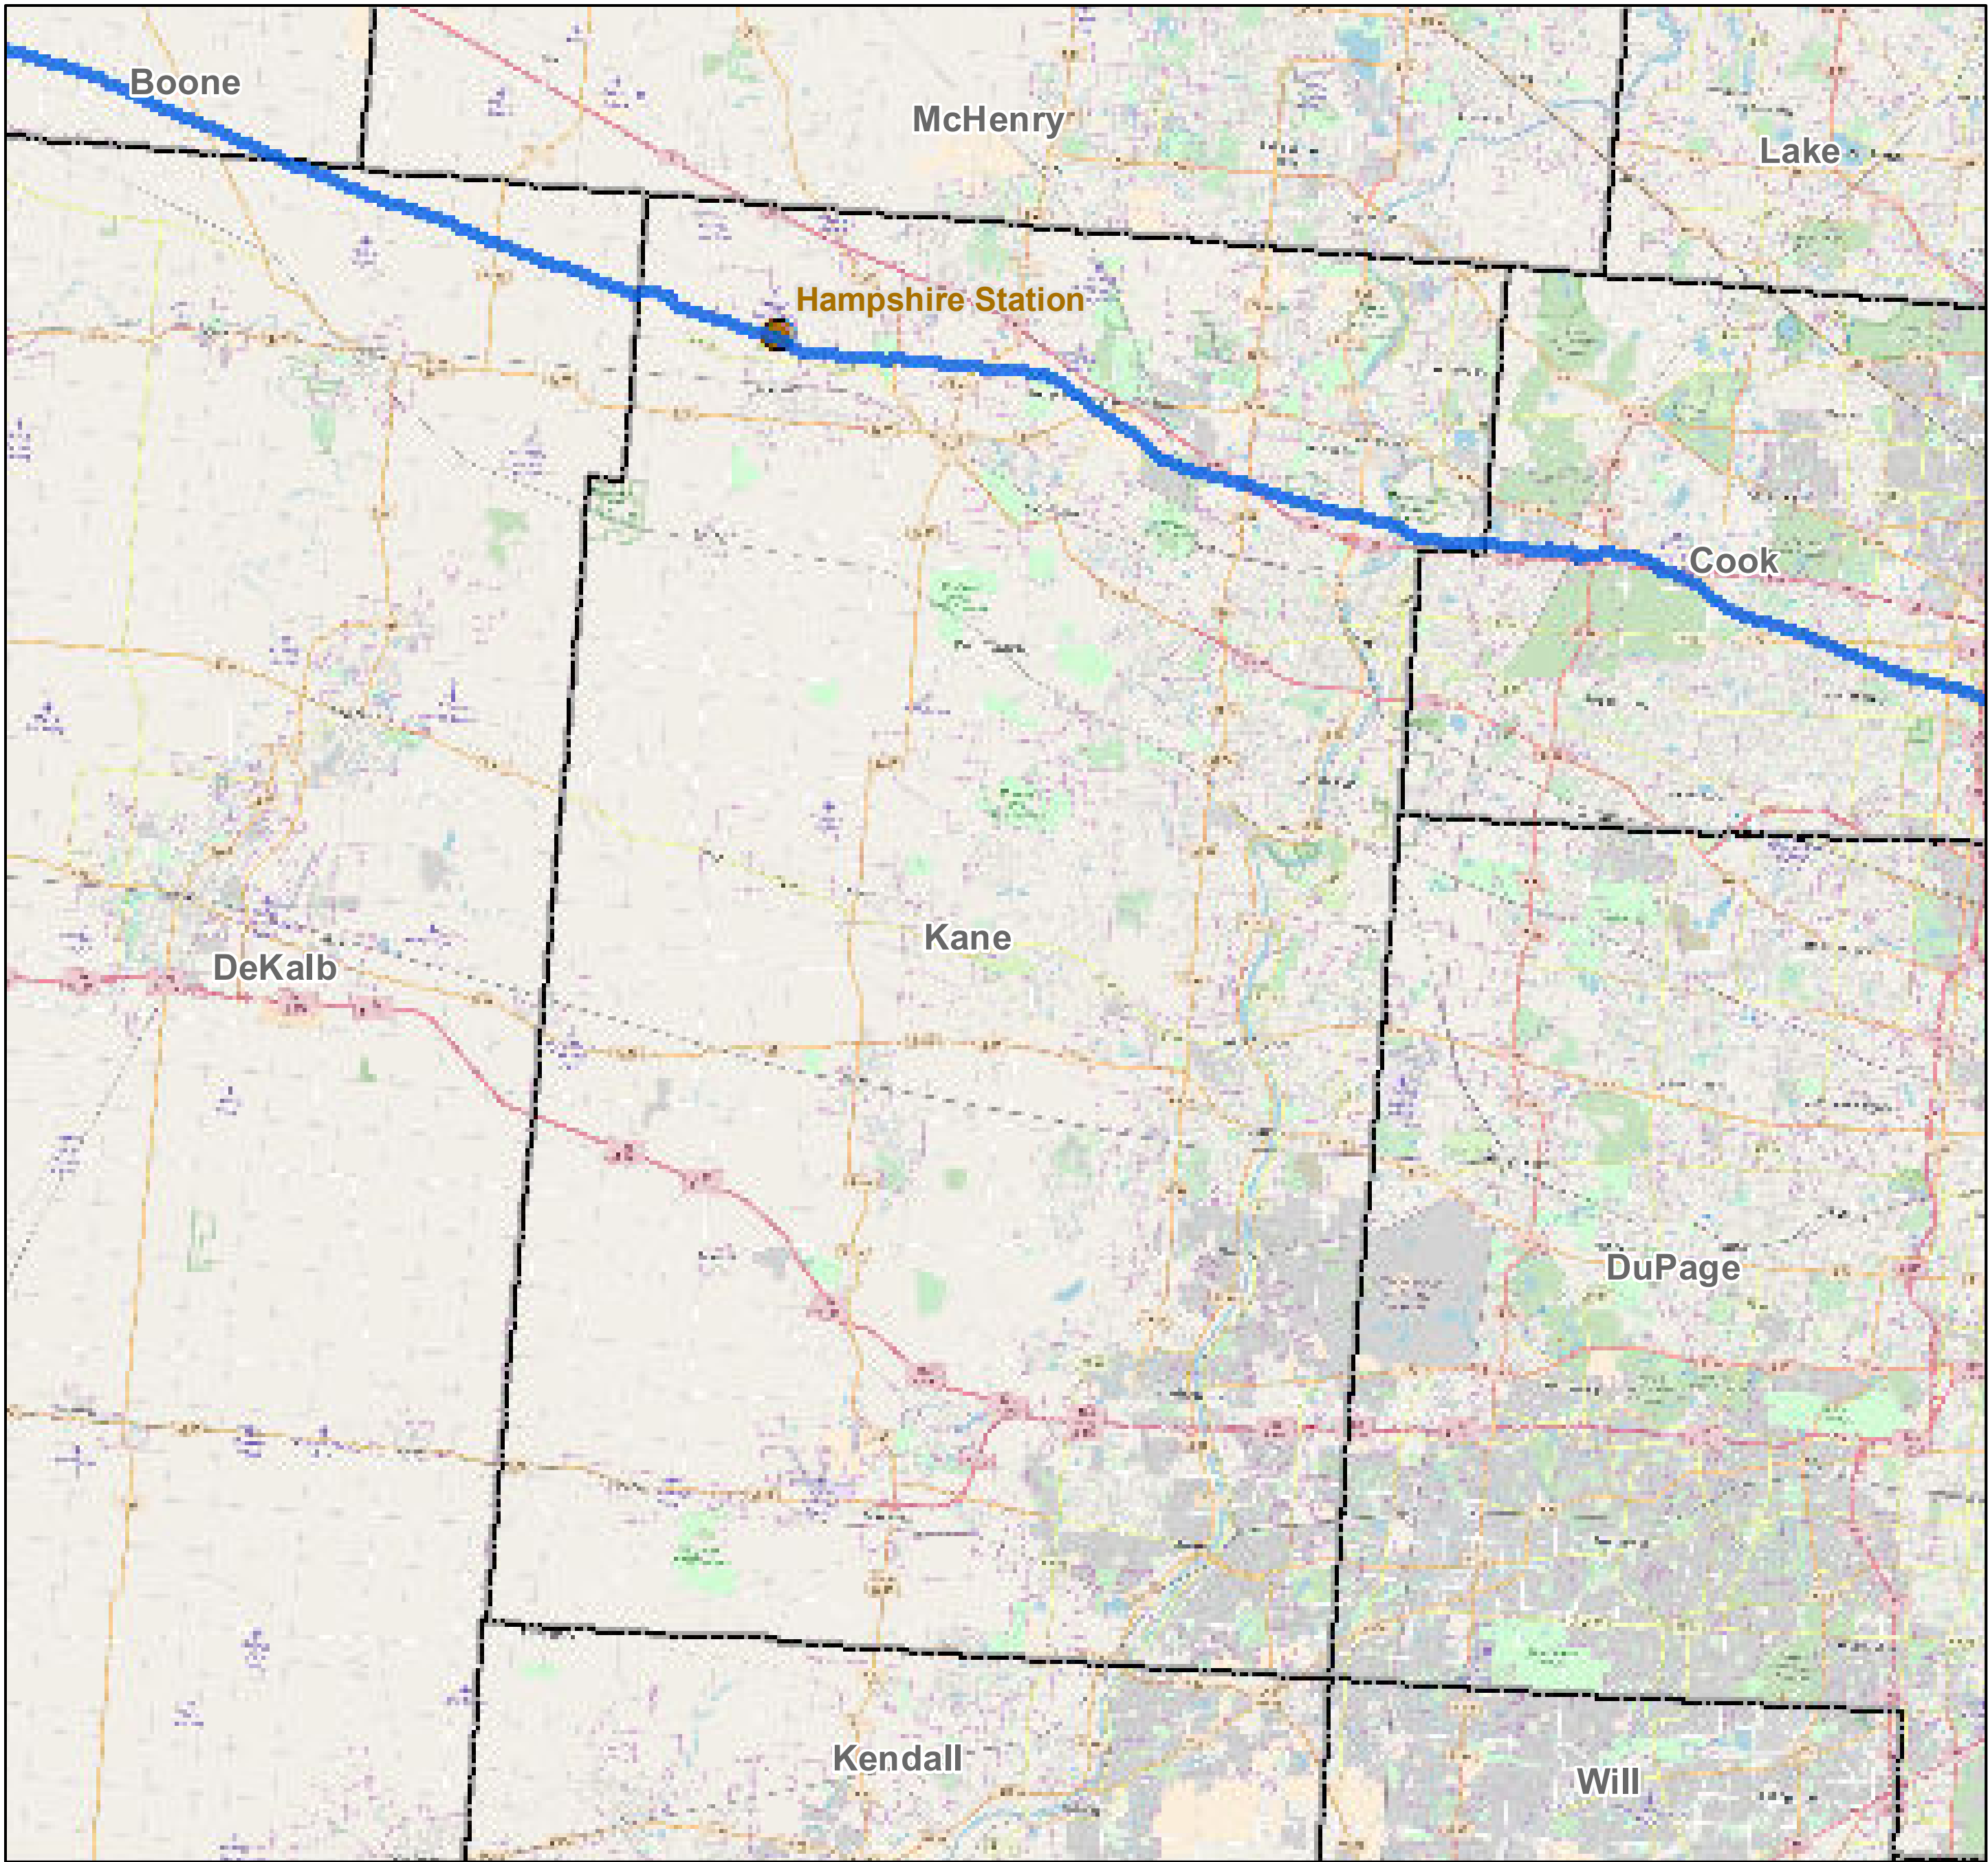

# County: Kane, Illinois

**BUCKEYE PARTNERS, L.P.**

For more detailed pipeline information see the NPMS public viewer at: [www.npms.phmsa.dot.gov](http://www.npms.phmsa.dot.gov)

1 in = 2.77 miles

### Legend

- Buckeye Pipelines (2)
- Buckeye Facilities (1)
- State Boundaries
- County Boundaries

This map is not intended to be used to physically locate Buckeye's facilities. Facilities and other features are not to scale. Before conducting any excavation activities, you must first call your state One Call System to have all underground facilities physically located.