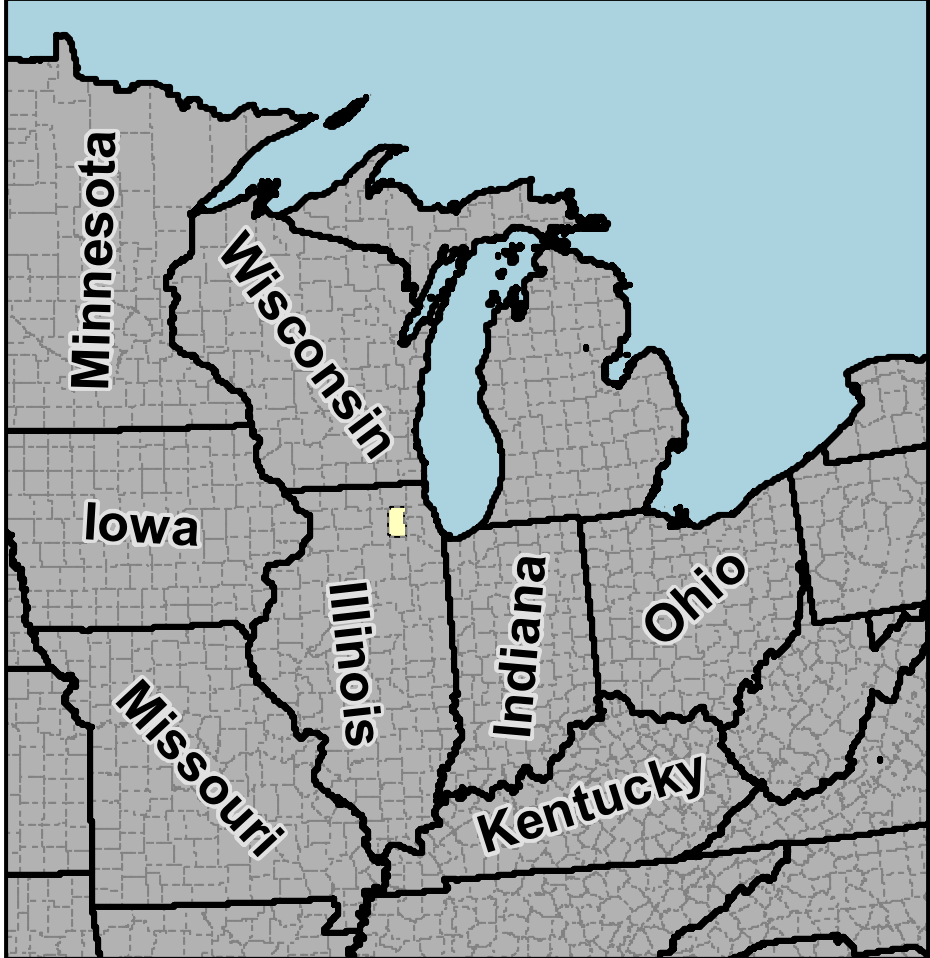

# County: Kane, Illinois

**BUCKEYE PARTNERS, L.P.**

For more detailed pipeline information see the NPMS public viewer at: [www.npms.phmsa.dot.gov](http://www.npms.phmsa.dot.gov)

1 in = 2.77 miles

### Legend

- Buckeye Pipelines (2)
- Buckeye Facilities (1)
- State Boundaries
- County Boundaries

This map is not intended to be used to physically locate Buckeye's facilities. Facilities and other features are not to scale. Before conducting any excavation activities, you must first call your state One Call System to have all underground facilities physically located.