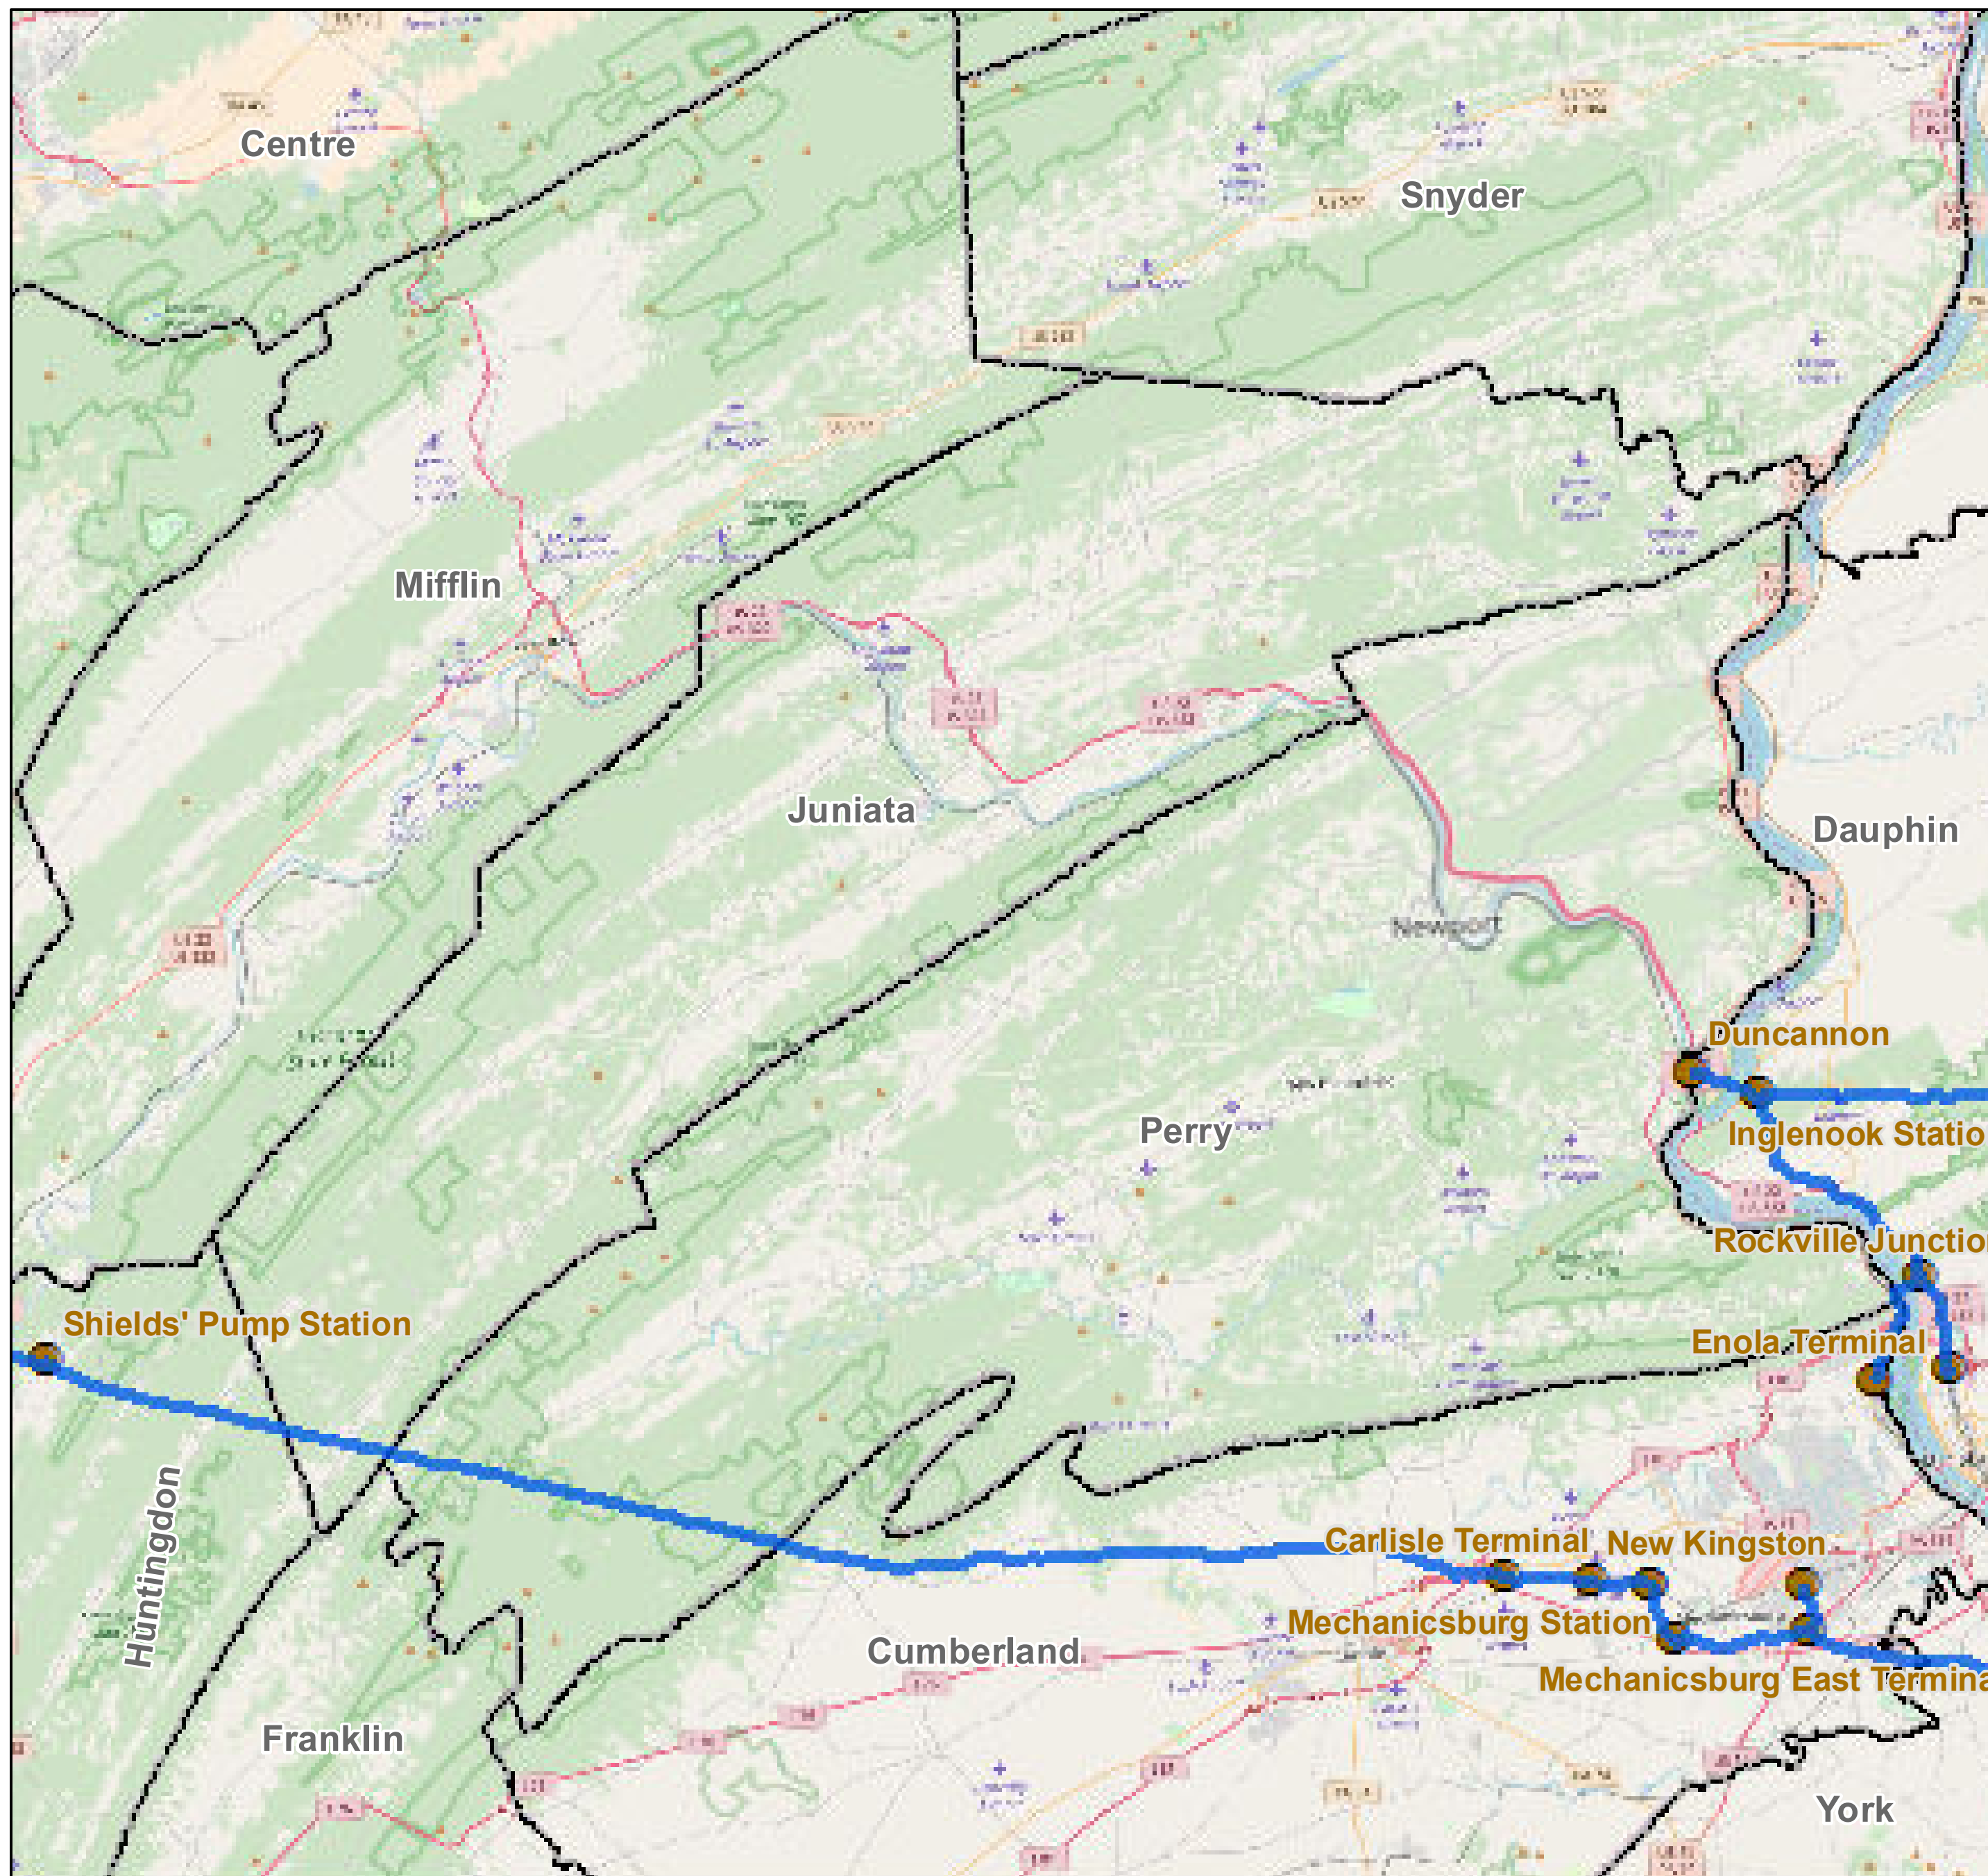

County: Juniata, Pennsylvania

BUCKEYE PARTNERS, L.P.

For more detailed pipeline information see the NPMS public viewer at: www.npms.phmsa.dot.gov

1 in = 3.50 miles

Legend

-  Buckeye Pipelines (1)
-  Buckeye Facilities (0)
-  State Boundaries
-  County Boundaries

This map is not intended to be used to physically locate Buckeye's facilities. Facilities and other features are not to scale. Before conducting any excavation activities, you must first call your state One Call System to have all underground facilities physically located.