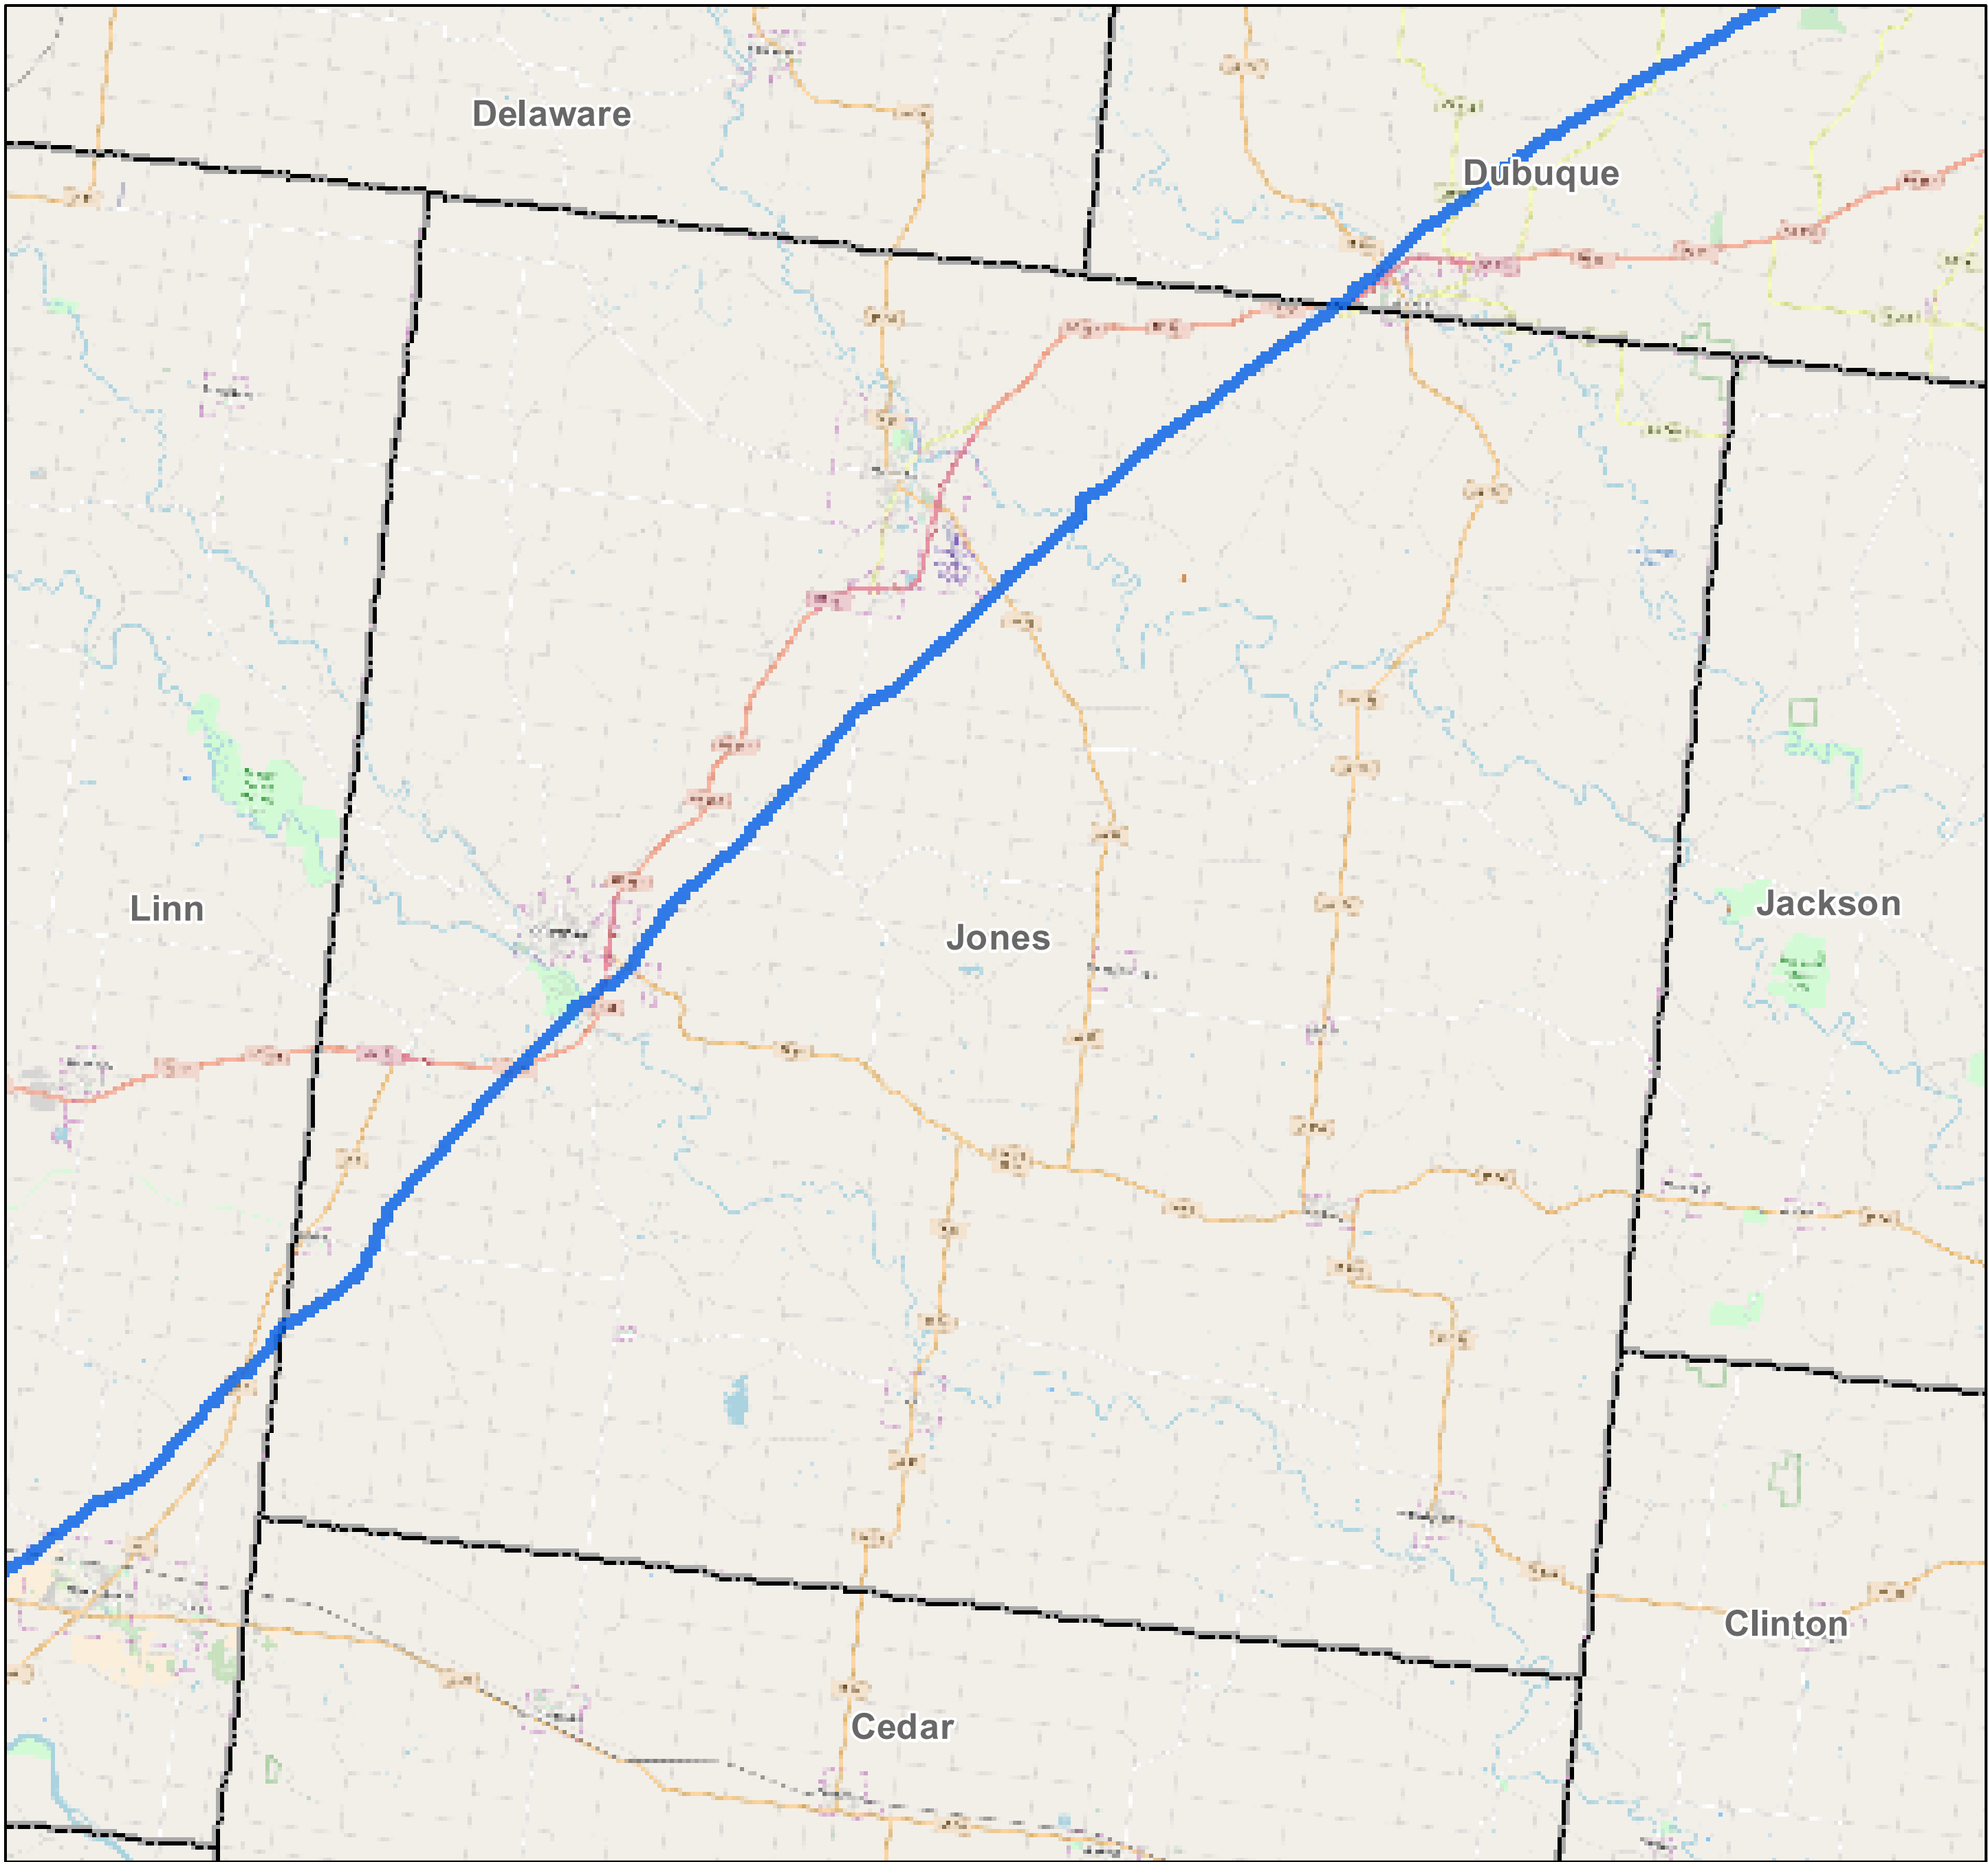

County: Jones, Iowa

BUCKEYE PARTNERS, L.P.

For more detailed pipeline information see the NPMS public viewer at: www.npms.phmsa.dot.gov

1 in = 2.41 miles

Legend

- Buckeye Pipelines (1)
- Buckeye Facilities (0)
- State Boundaries
- County Boundaries

This map is not intended to be used to physically locate Buckeye's facilities. Facilities and other features are not to scale. Before conducting any excavation activities, you must first call your state One Call System to have all underground facilities physically located.