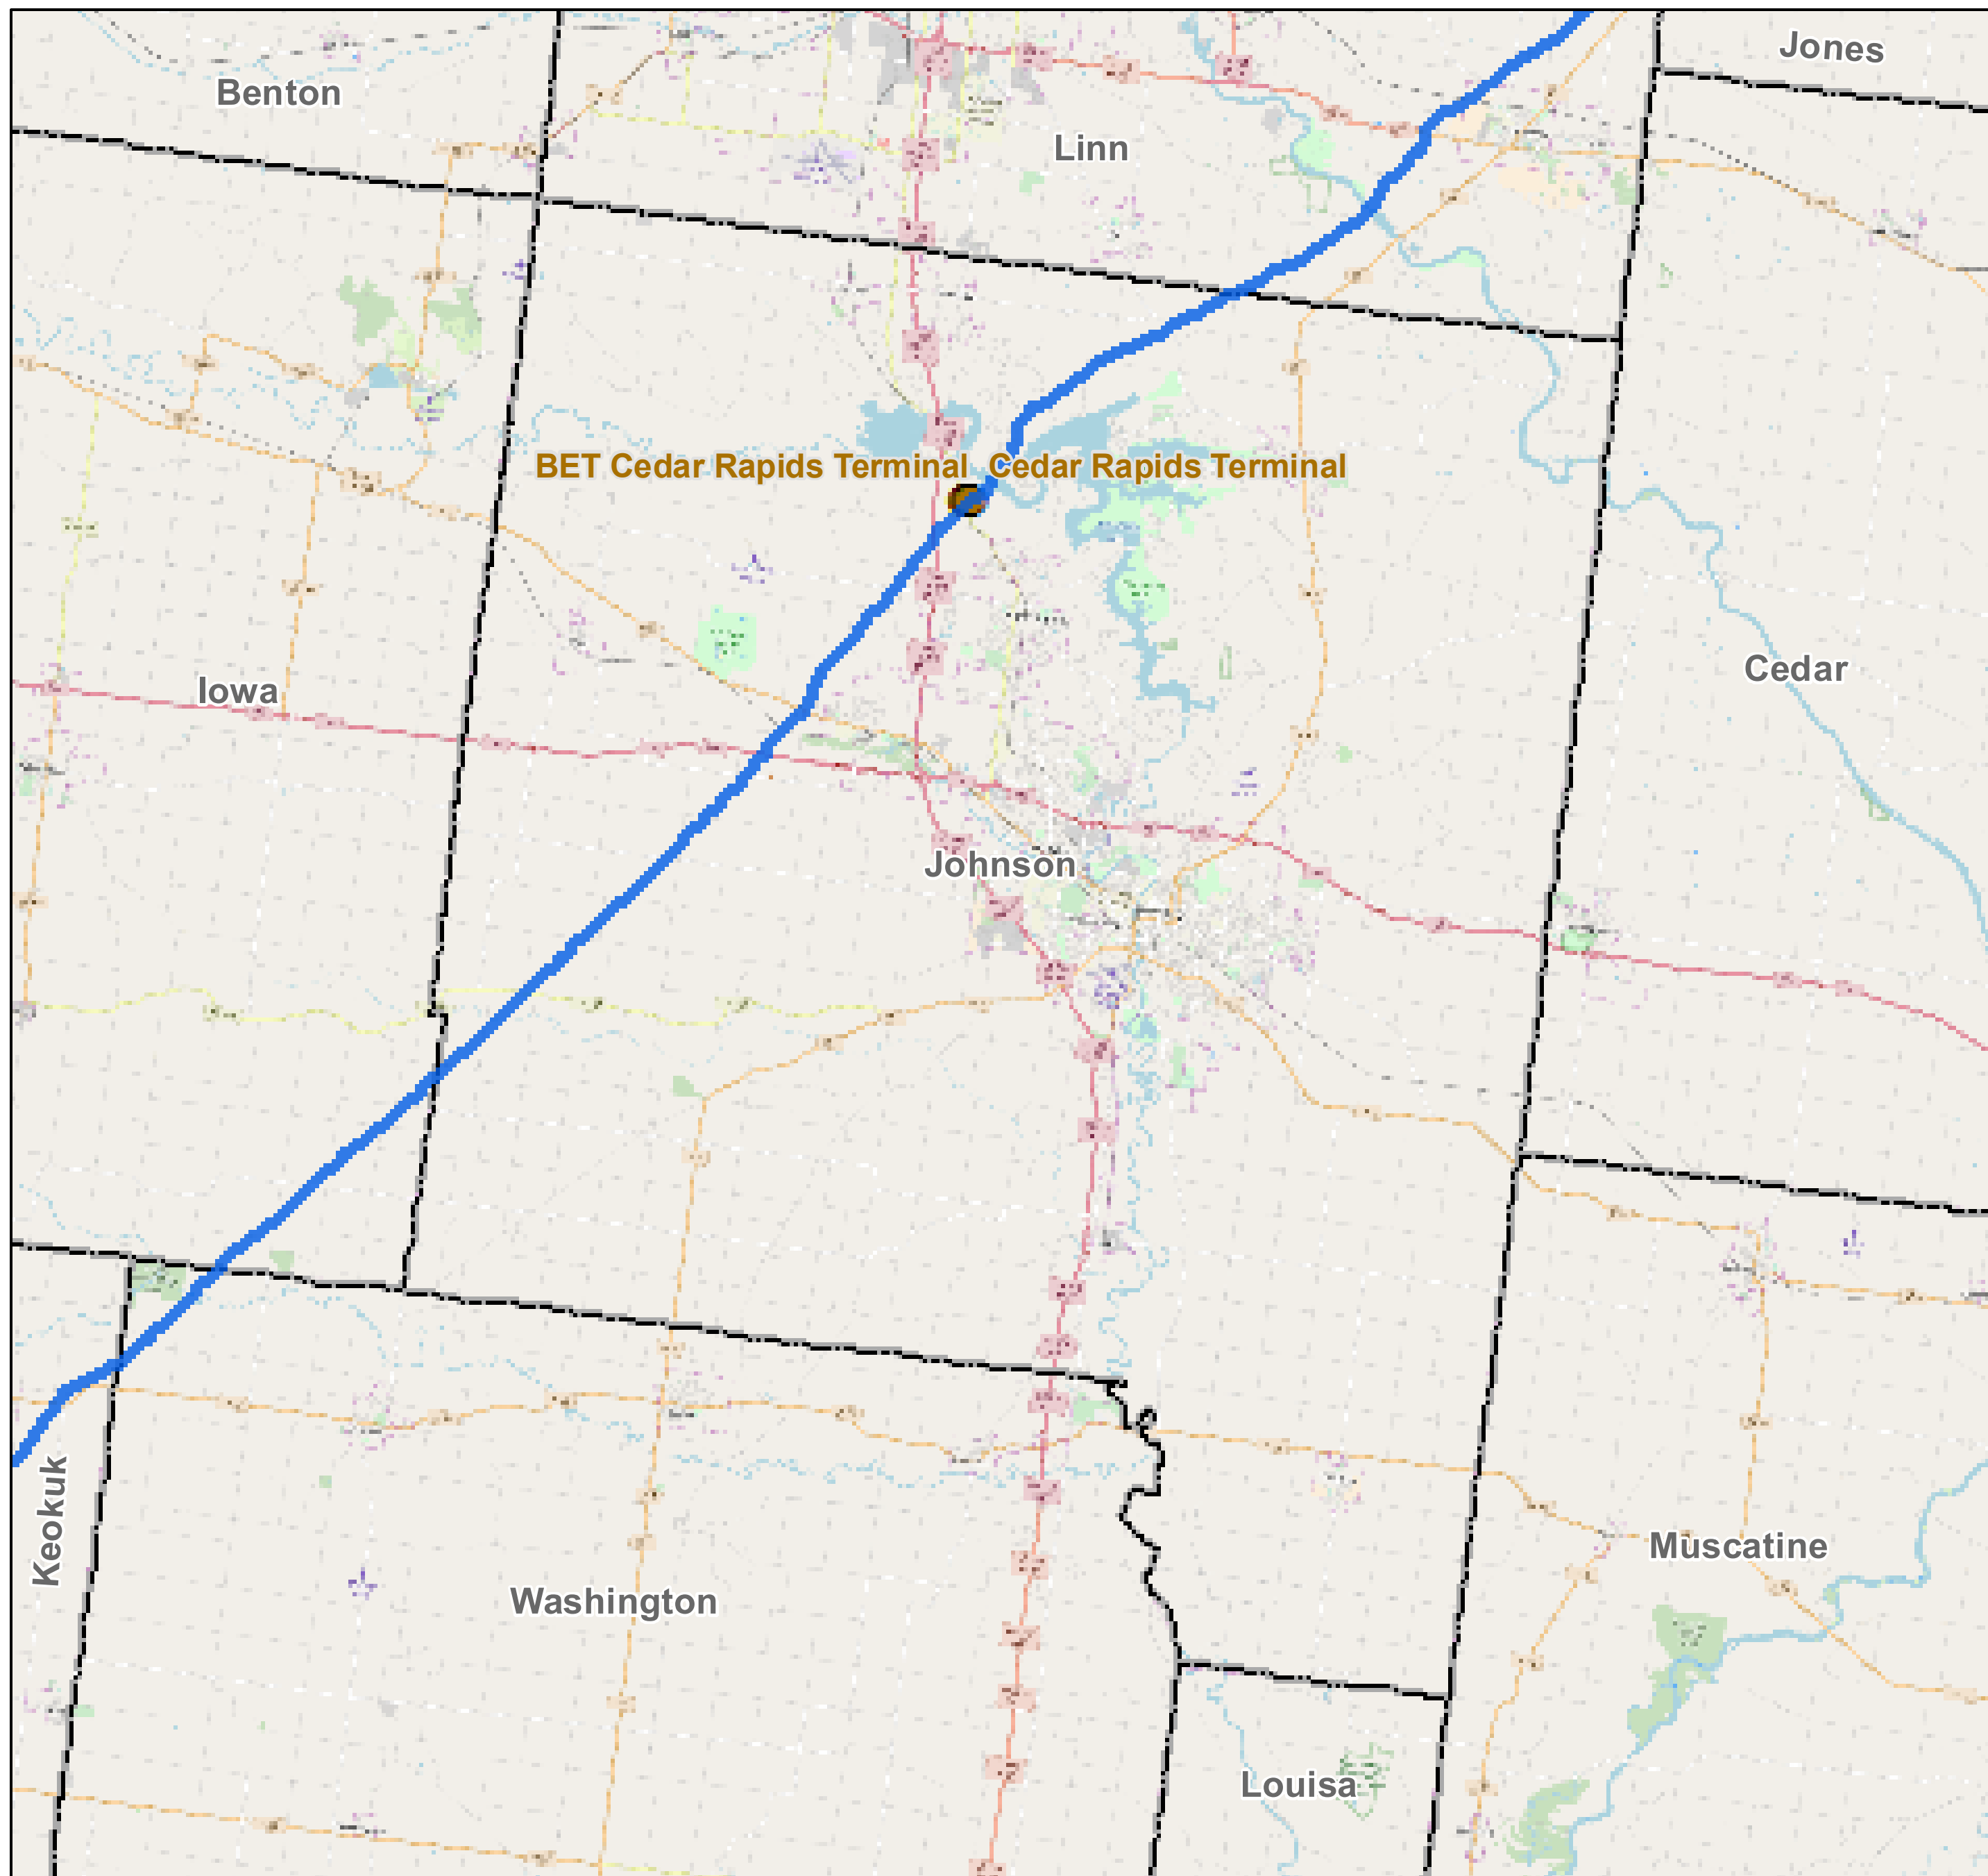

County: Johnson, Iowa

BUCKEYE PARTNERS, L.P.

For more detailed pipeline information see the NPMS public viewer at: www.npms.phmsa.dot.gov

1 in = 2.96 miles

Legend

- Buckeye Pipelines (2)
- Buckeye Facilities (2)
- State Boundaries
- County Boundaries

This map is not intended to be used to physically locate Buckeye's facilities. Facilities and other features are not to scale. Before conducting any excavation activities, you must first call your state One Call System to have all underground facilities physically located.