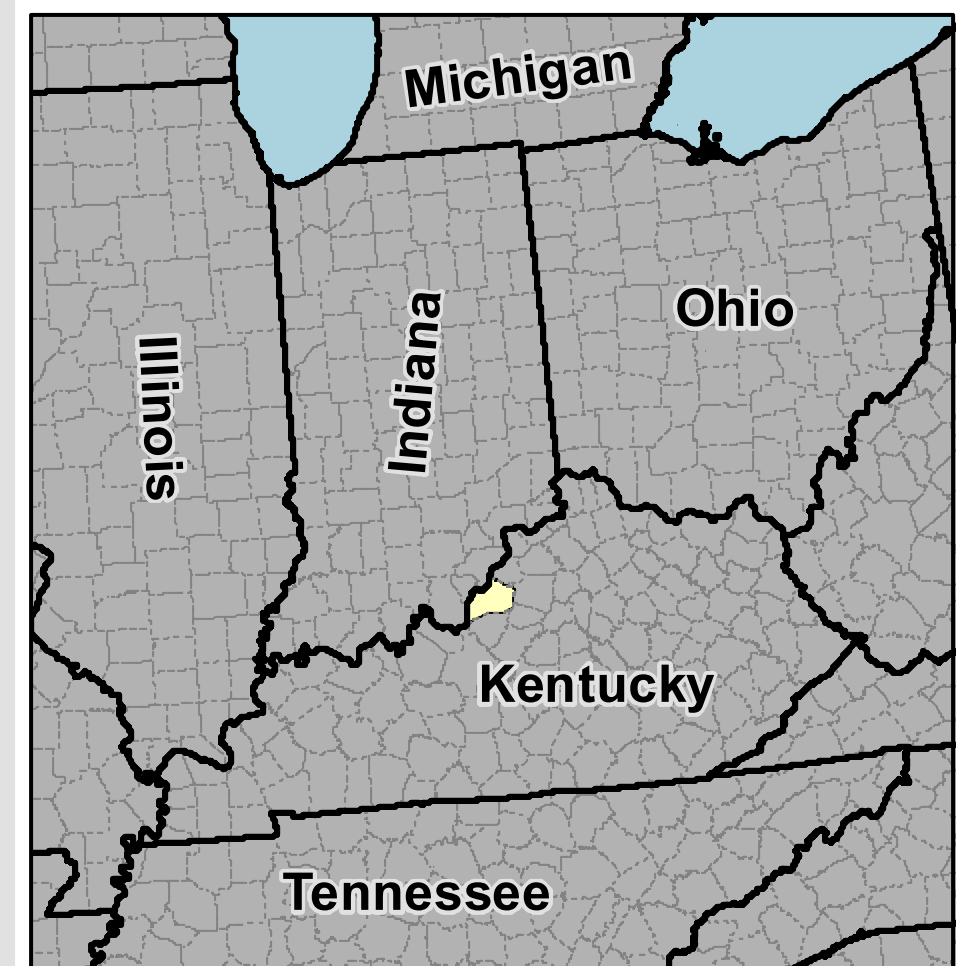

County: Jefferson, Kentucky

BUCKEYE PARTNERS, L.P.

For more detailed pipeline information see the NPMS public viewer at: www.npms.phmsa.dot.gov

1 in = 2.54 miles

Legend

-  Buckeye Pipelines (0)
-  Buckeye Facilities (1)
-  State Boundaries
-  County Boundaries