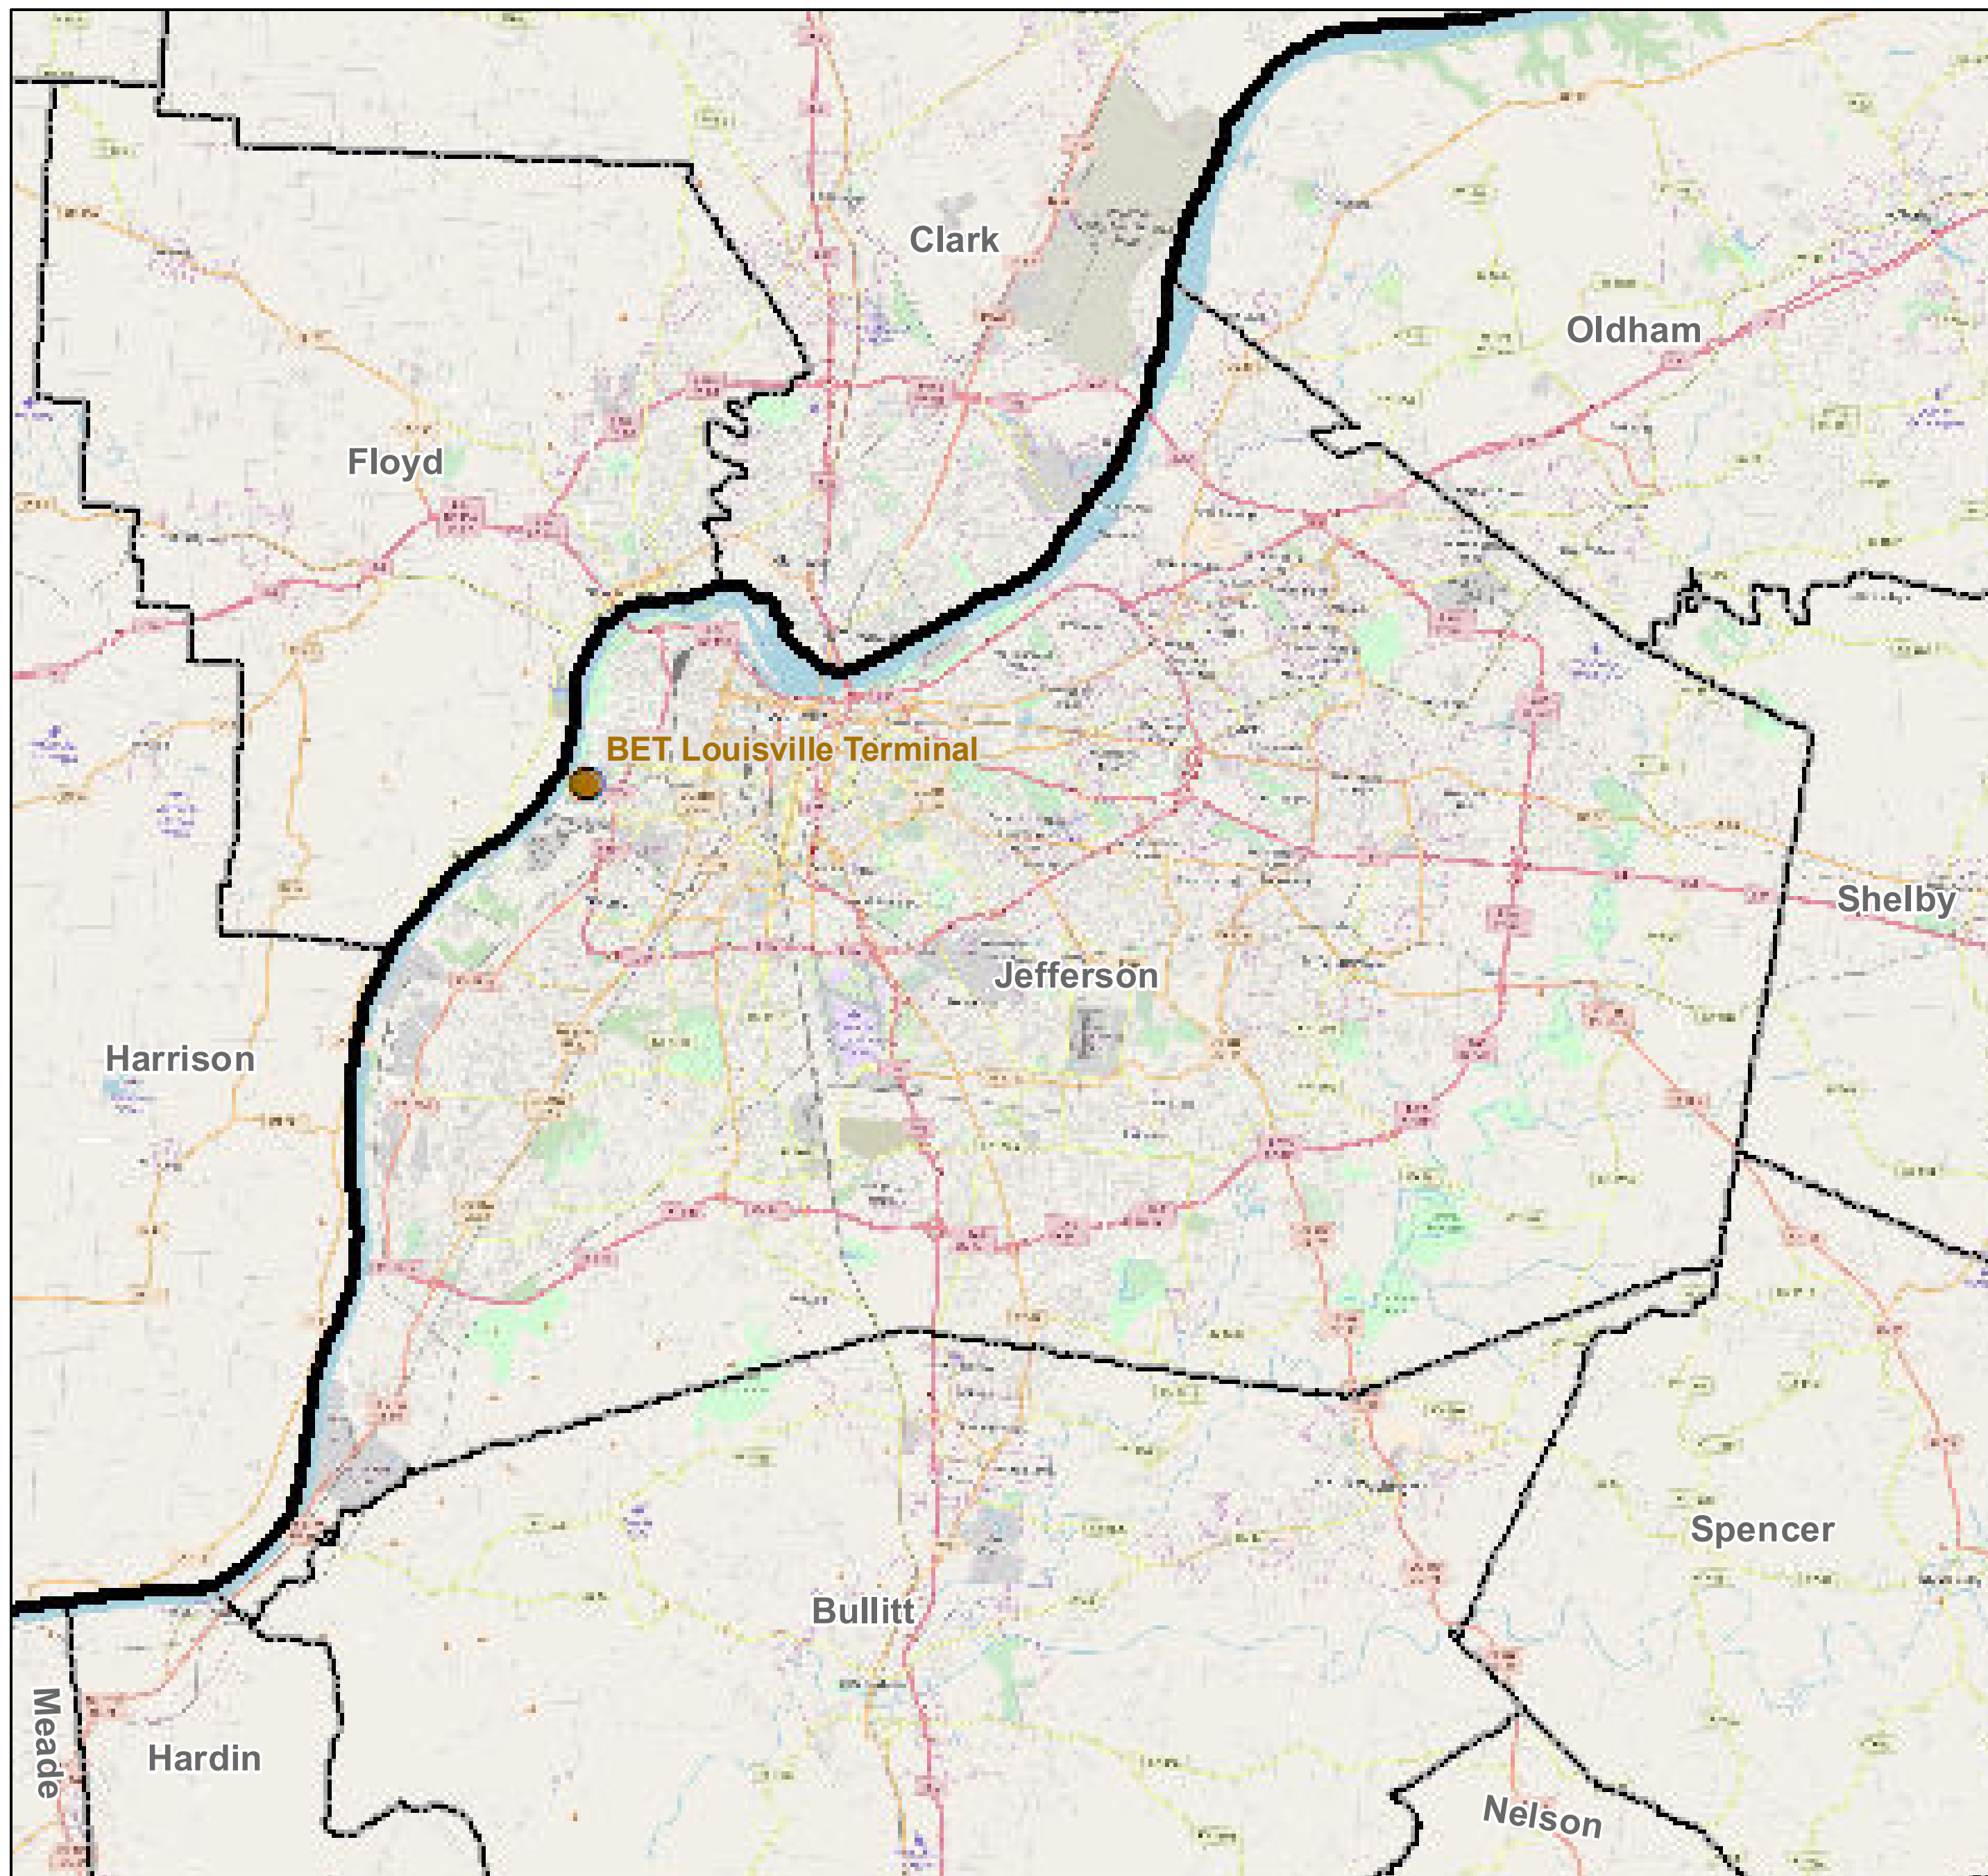

County: Jefferson, Kentucky

BUCKEYE PARTNERS, L.P.

For more detailed pipeline information see the NPMS public viewer at: www.npms.phmsa.dot.gov

1 in = 2.54 miles

Legend

-  Buckeye Pipelines (0)
-  Buckeye Facilities (1)
-  State Boundaries
-  County Boundaries

This map is not intended to be used to physically locate Buckeye's facilities. Facilities and other features are not to scale. Before conducting any excavation activities, you must first call your state One Call System to have all underground facilities physically located.