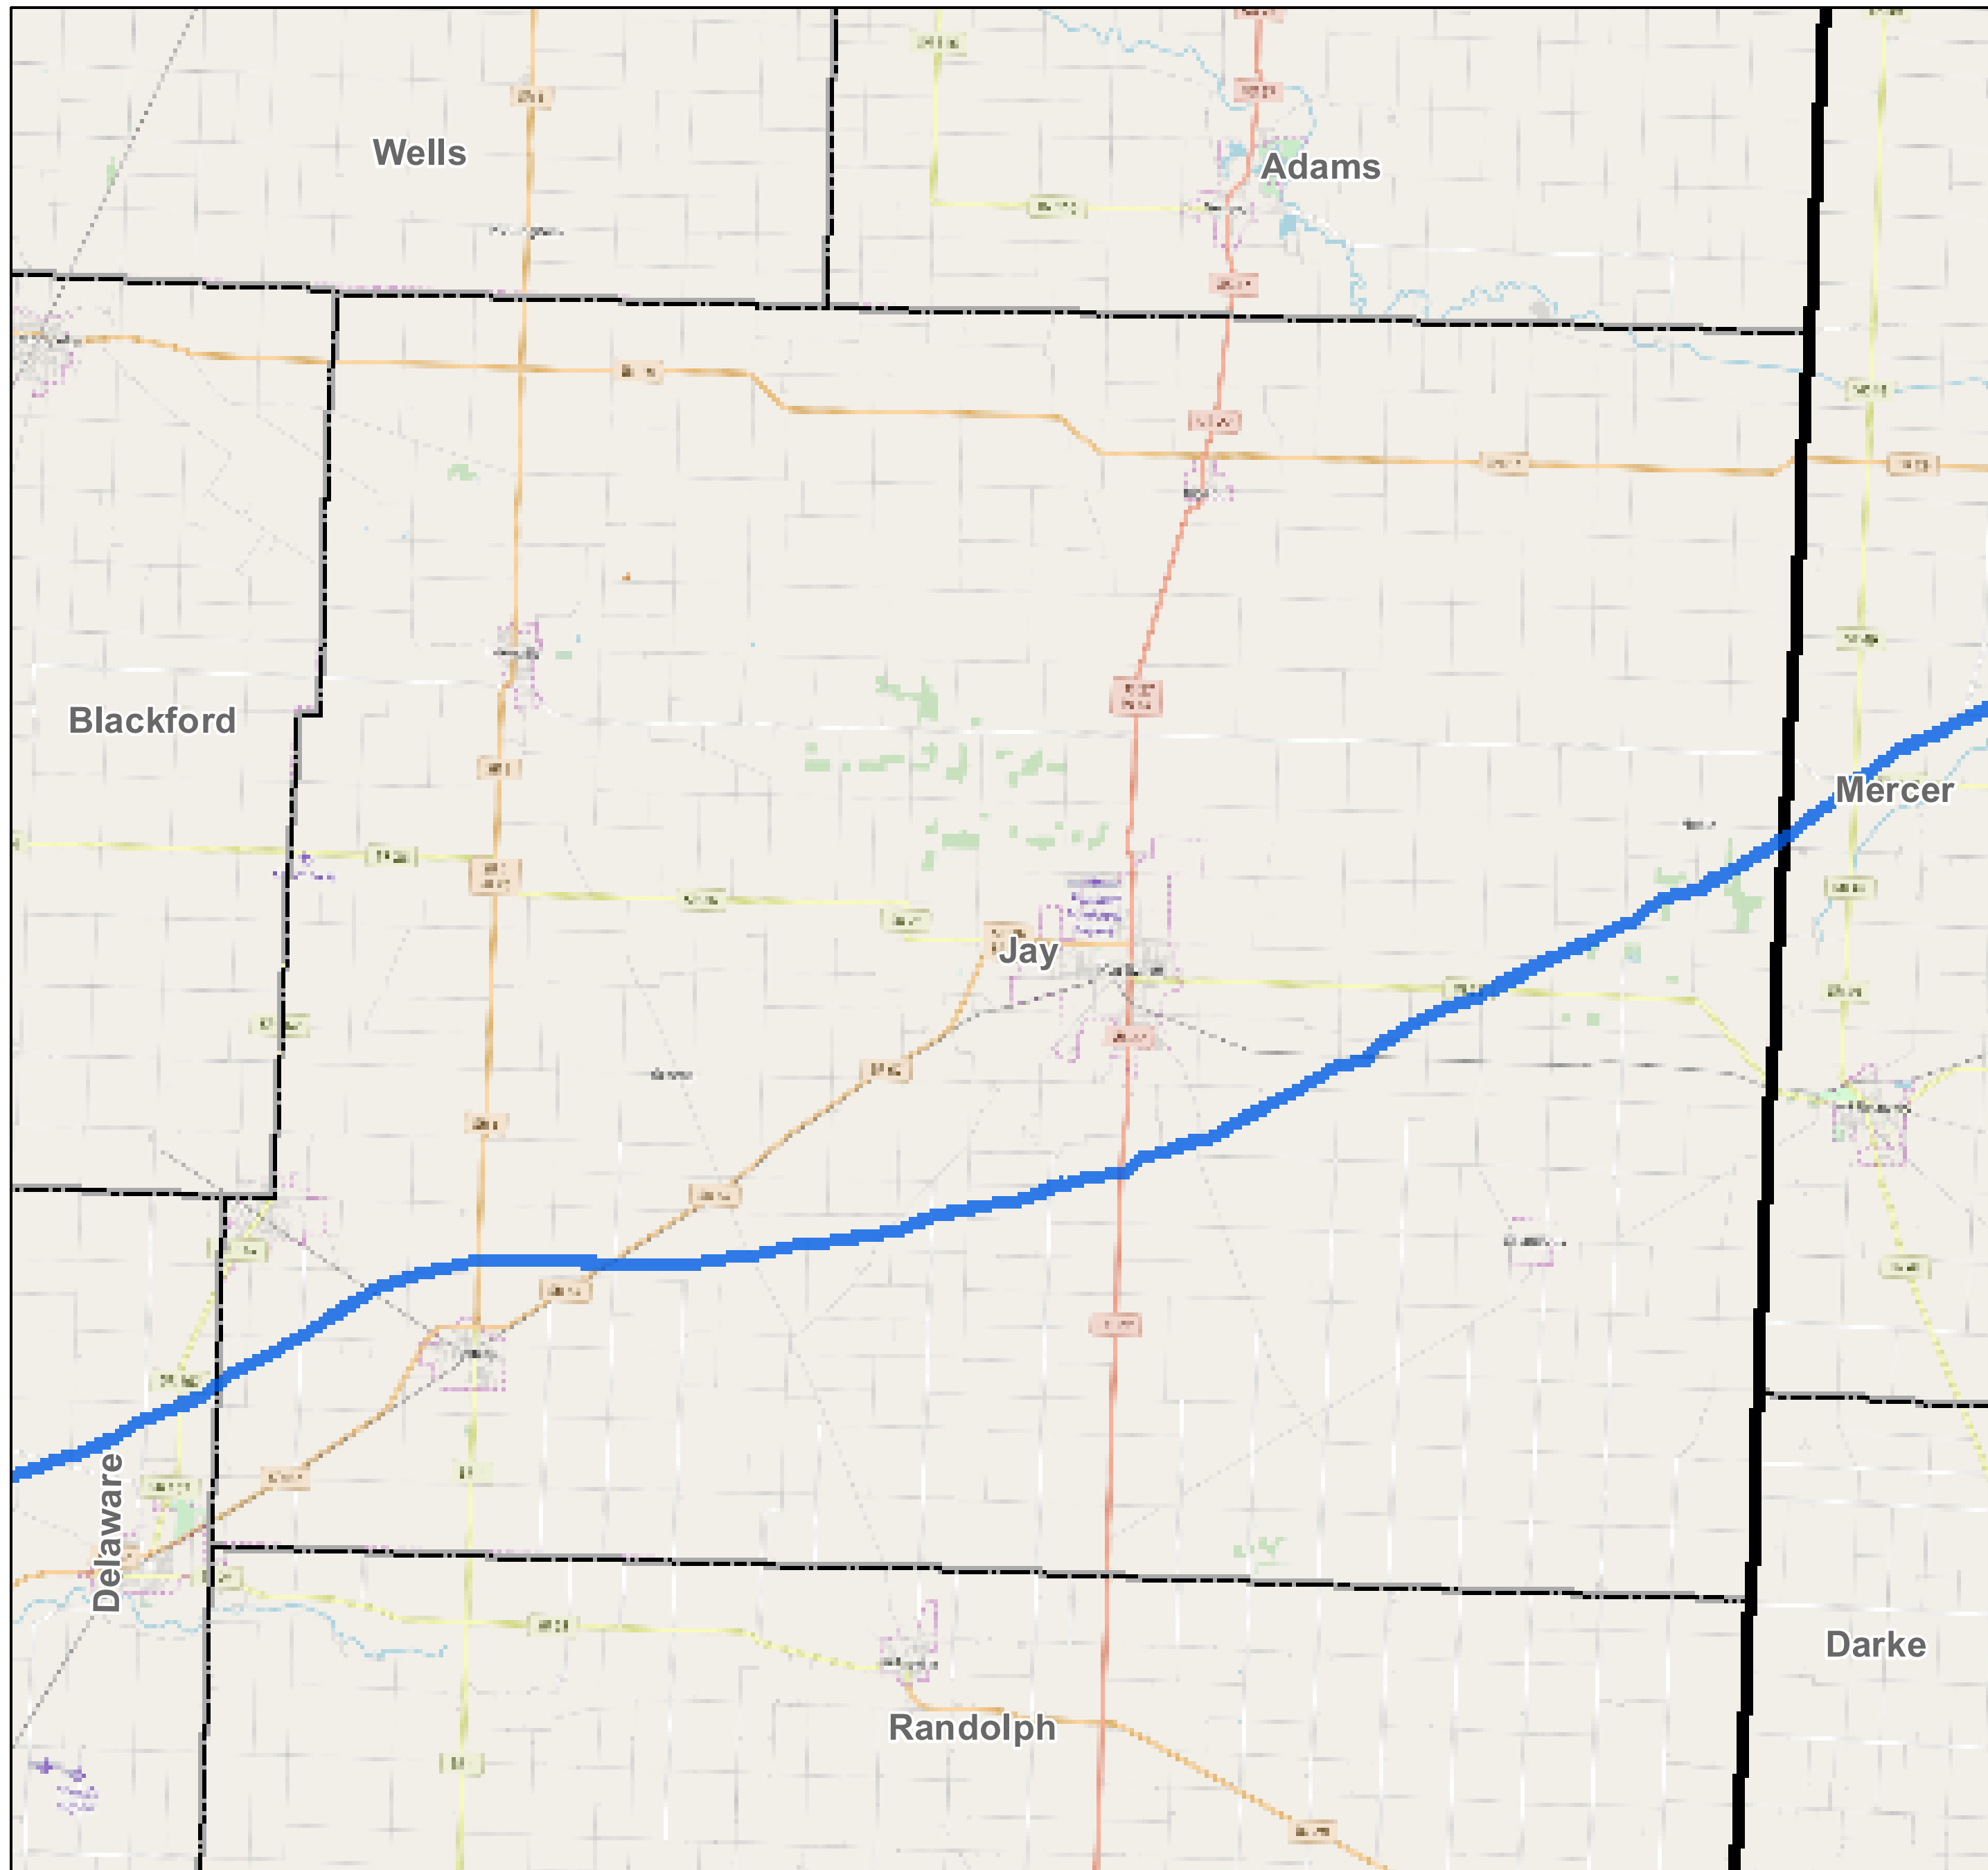

County: Jay, Indiana

BUCKEYE PARTNERS, L.P.

For more detailed pipeline information see the NPMS public viewer at: www.npms.phmsa.dot.gov

1 in = 1.90 miles

Legend

-  Buckeye Pipelines (2)
-  Buckeye Facilities (0)
-  State Boundaries
-  County Boundaries

This map is not intended to be used to physically locate Buckeye's facilities. Facilities and other features are not to scale. Before conducting any excavation activities, you must first call your state One Call System to have all underground facilities physically located.