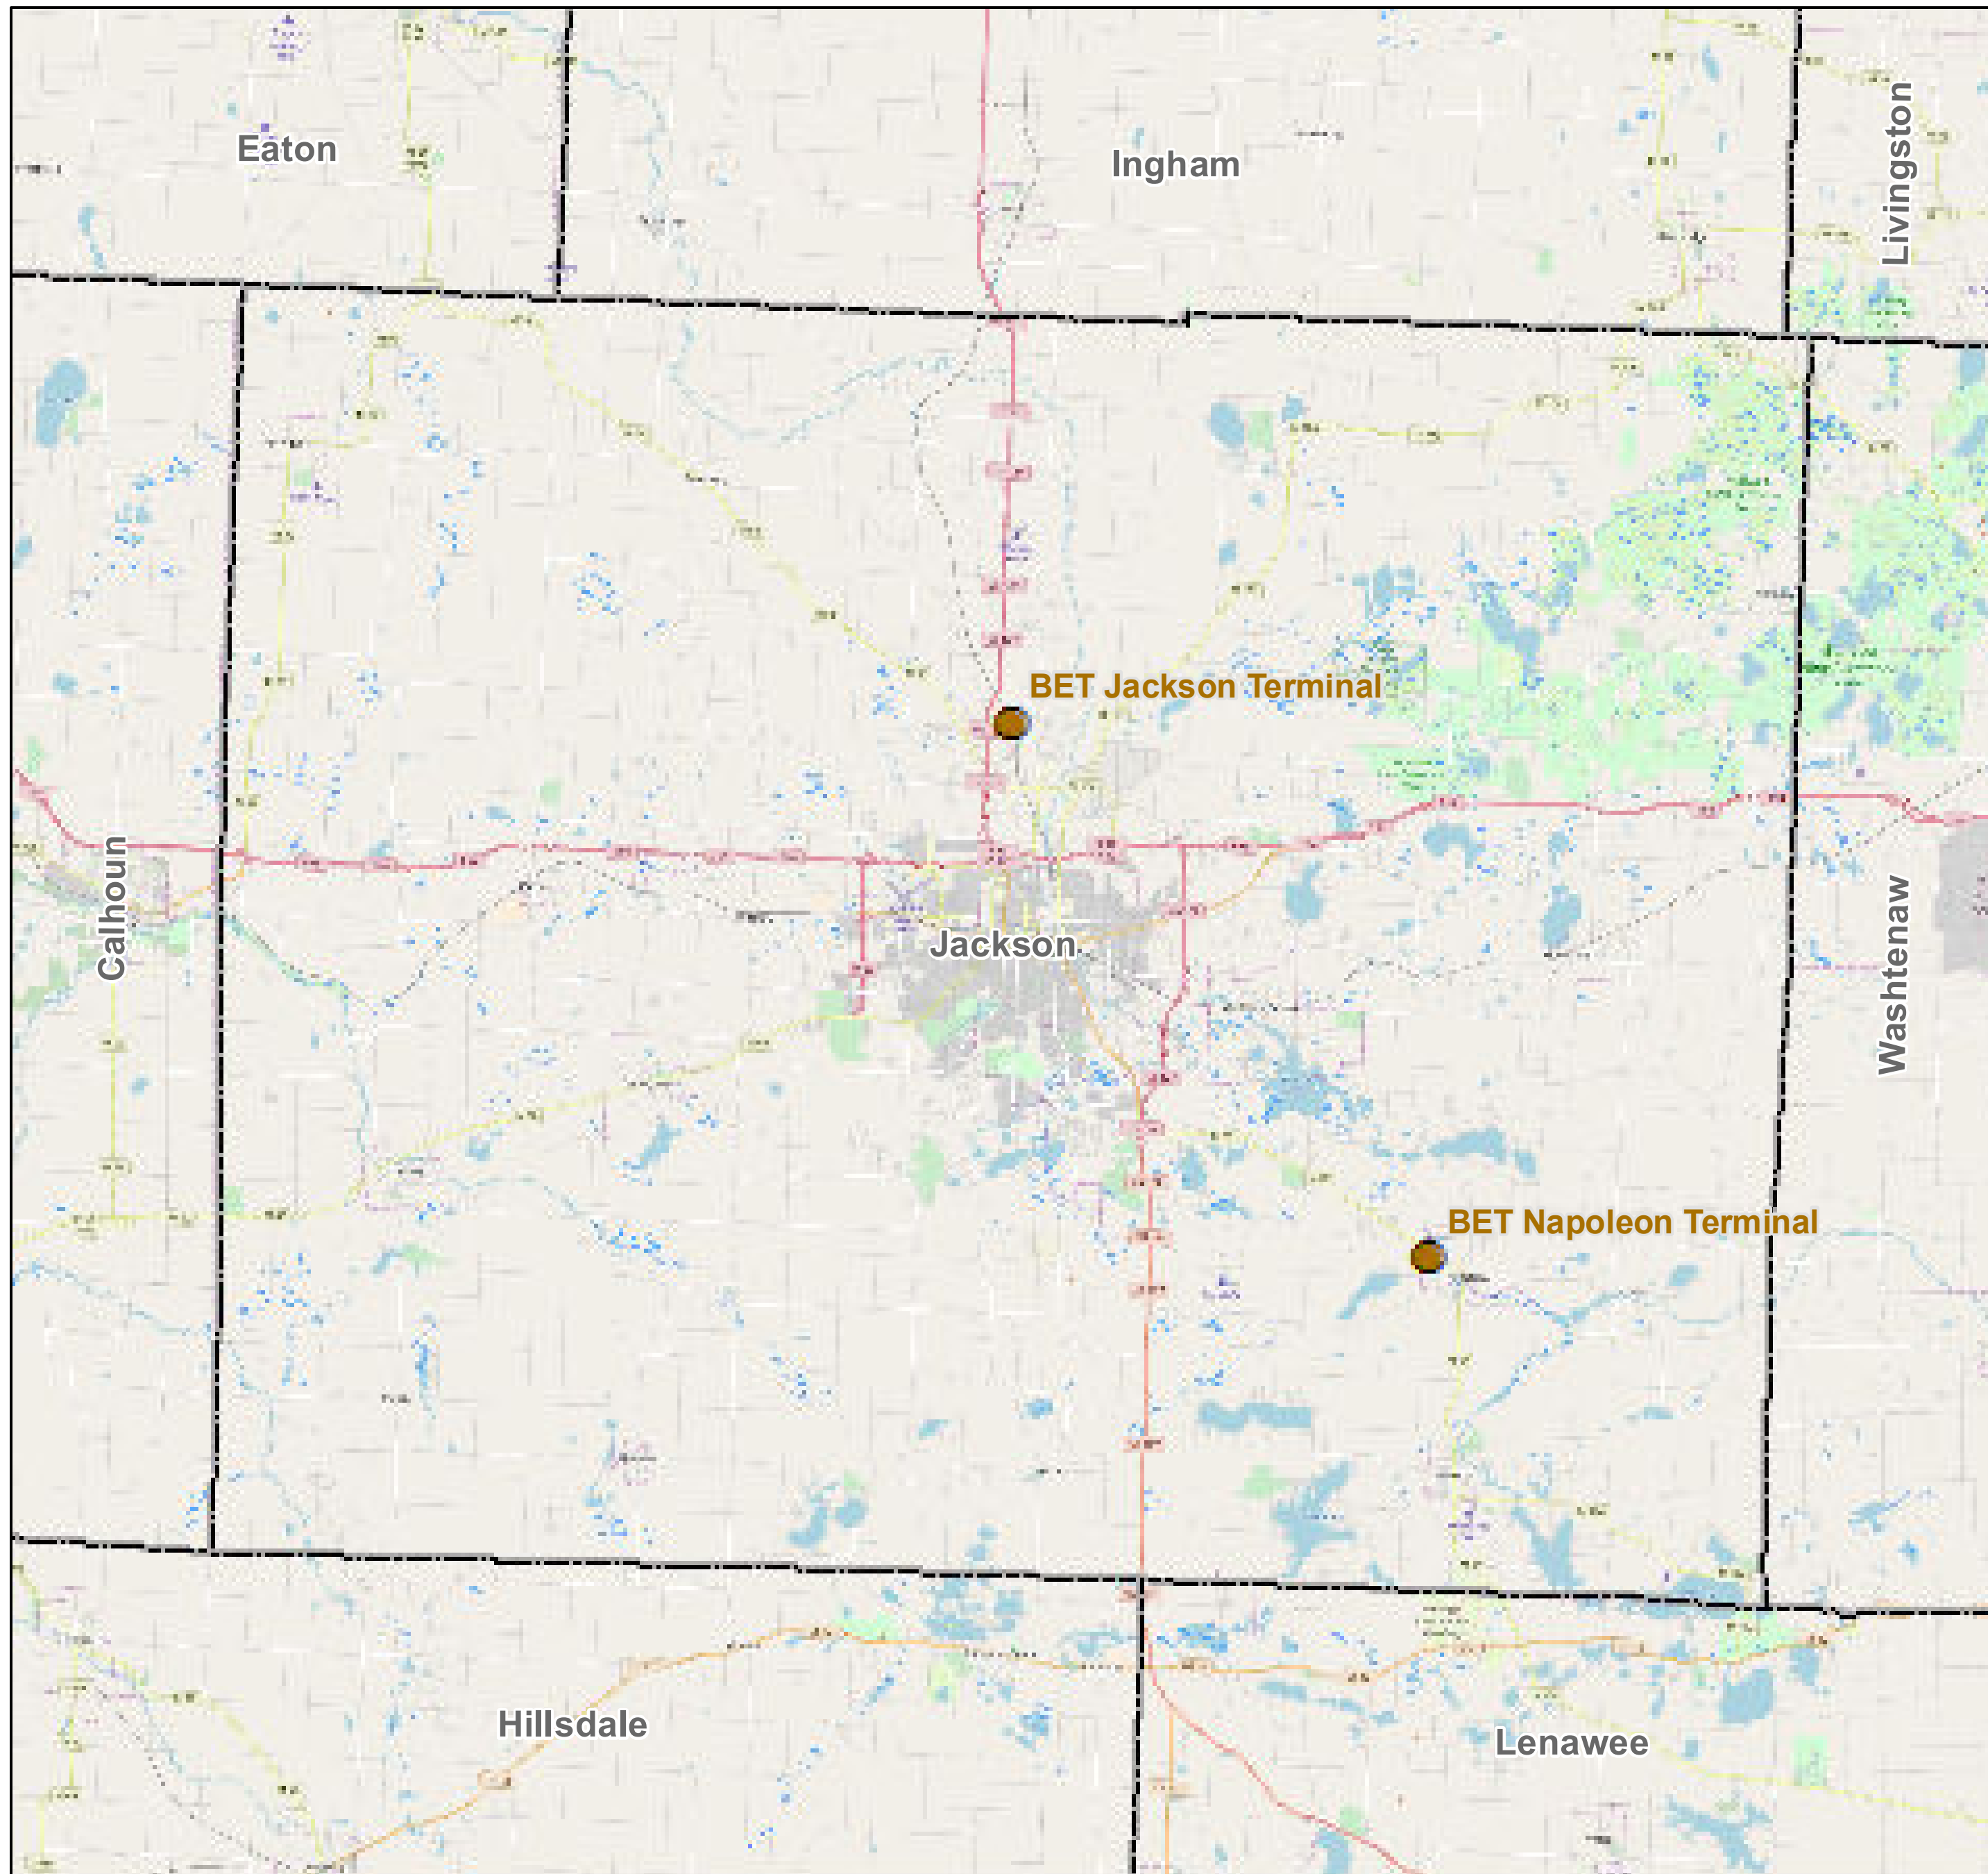

County: Jackson, Michigan

BUCKEYE PARTNERS, L.P.

For more detailed pipeline information see the NPMS public viewer at:
www.npms.phmsa.dot.gov

1 in = 2.55 miles

Legend

- Buckeye Pipelines (0)
- Buckeye Facilities (2)
- State Boundaries
- County Boundaries

This map is not intended to be used to physically locate Buckeye's facilities. Facilities and other features are not to scale. Before conducting any excavation activities, you must first call your state One Call System to have all underground facilities physically located.