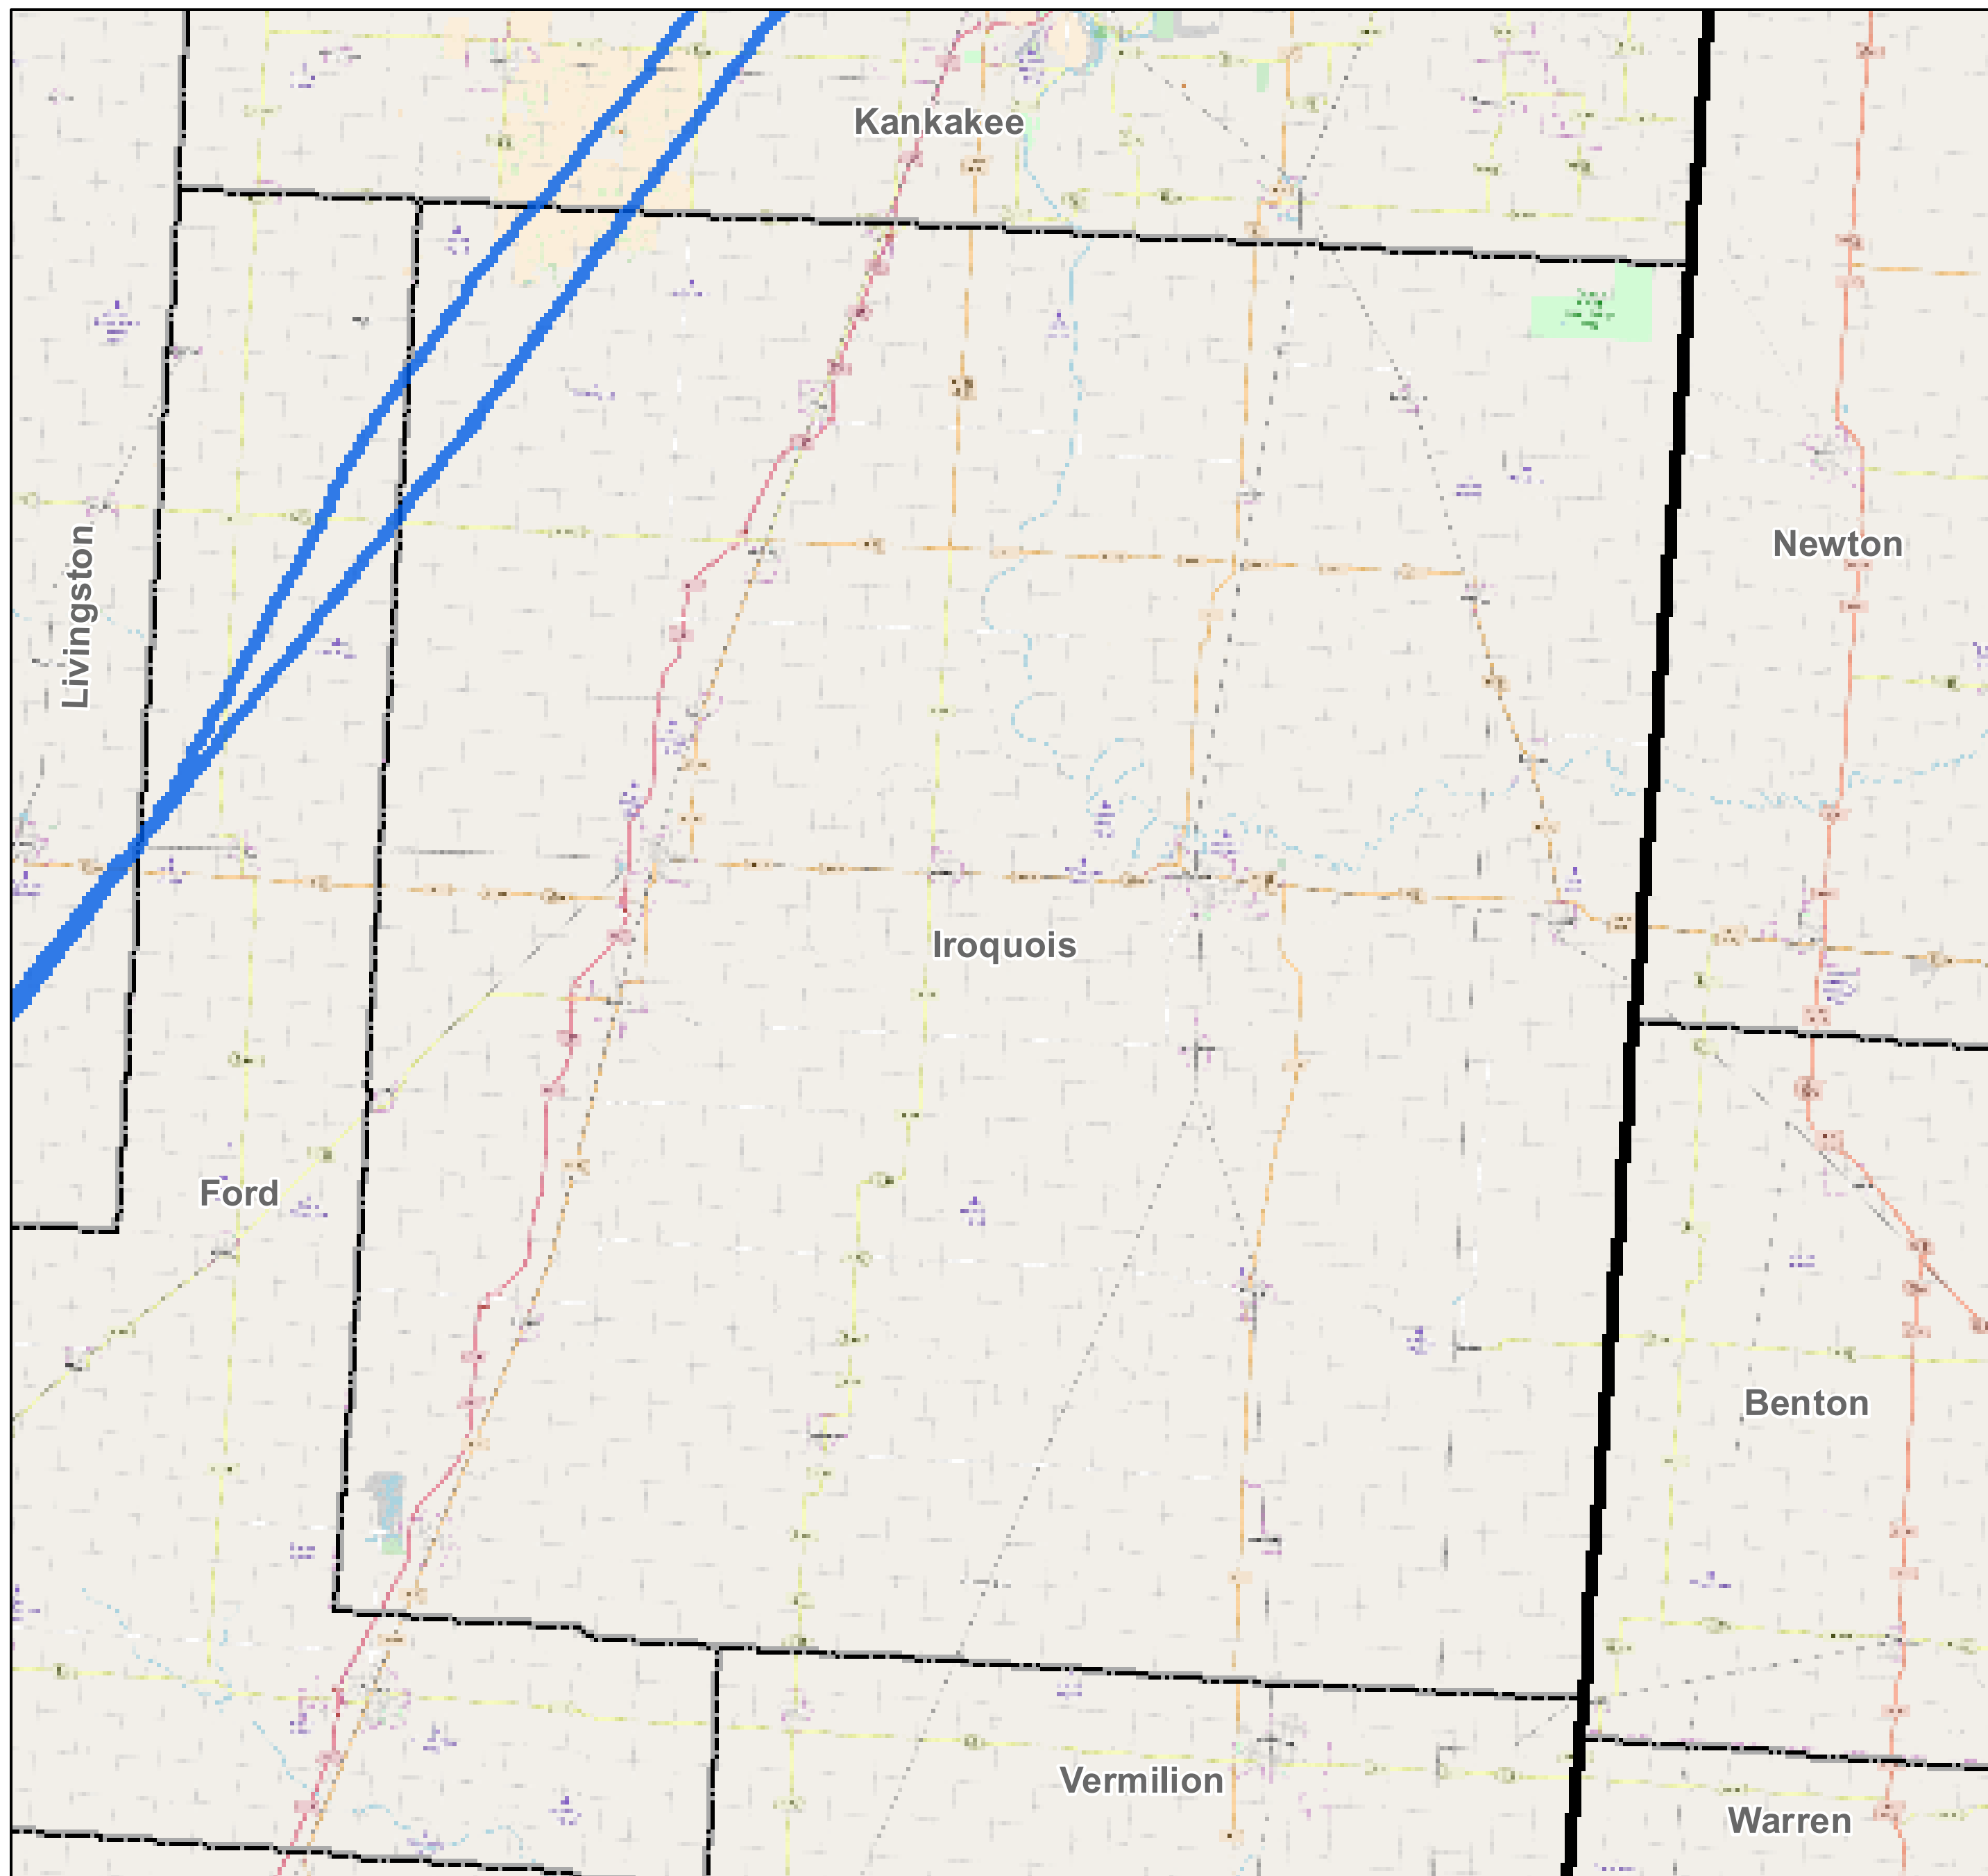

# County: Iroquois, Illinois

**BUCKEYE PARTNERS, L.P.**

For more detailed pipeline information see the NPMS public viewer at: [www.npms.phmsa.dot.gov](http://www.npms.phmsa.dot.gov)

1 in = 3.33 miles

## Legend

- Buckeye Pipelines (3)
- Buckeye Facilities (0)
- State Boundaries
- County Boundaries

This map is not intended to be used to physically locate Buckeye's facilities. Facilities and other features are not to scale. Before conducting any excavation activities, you must first call your state One Call System to have all underground facilities physically located.