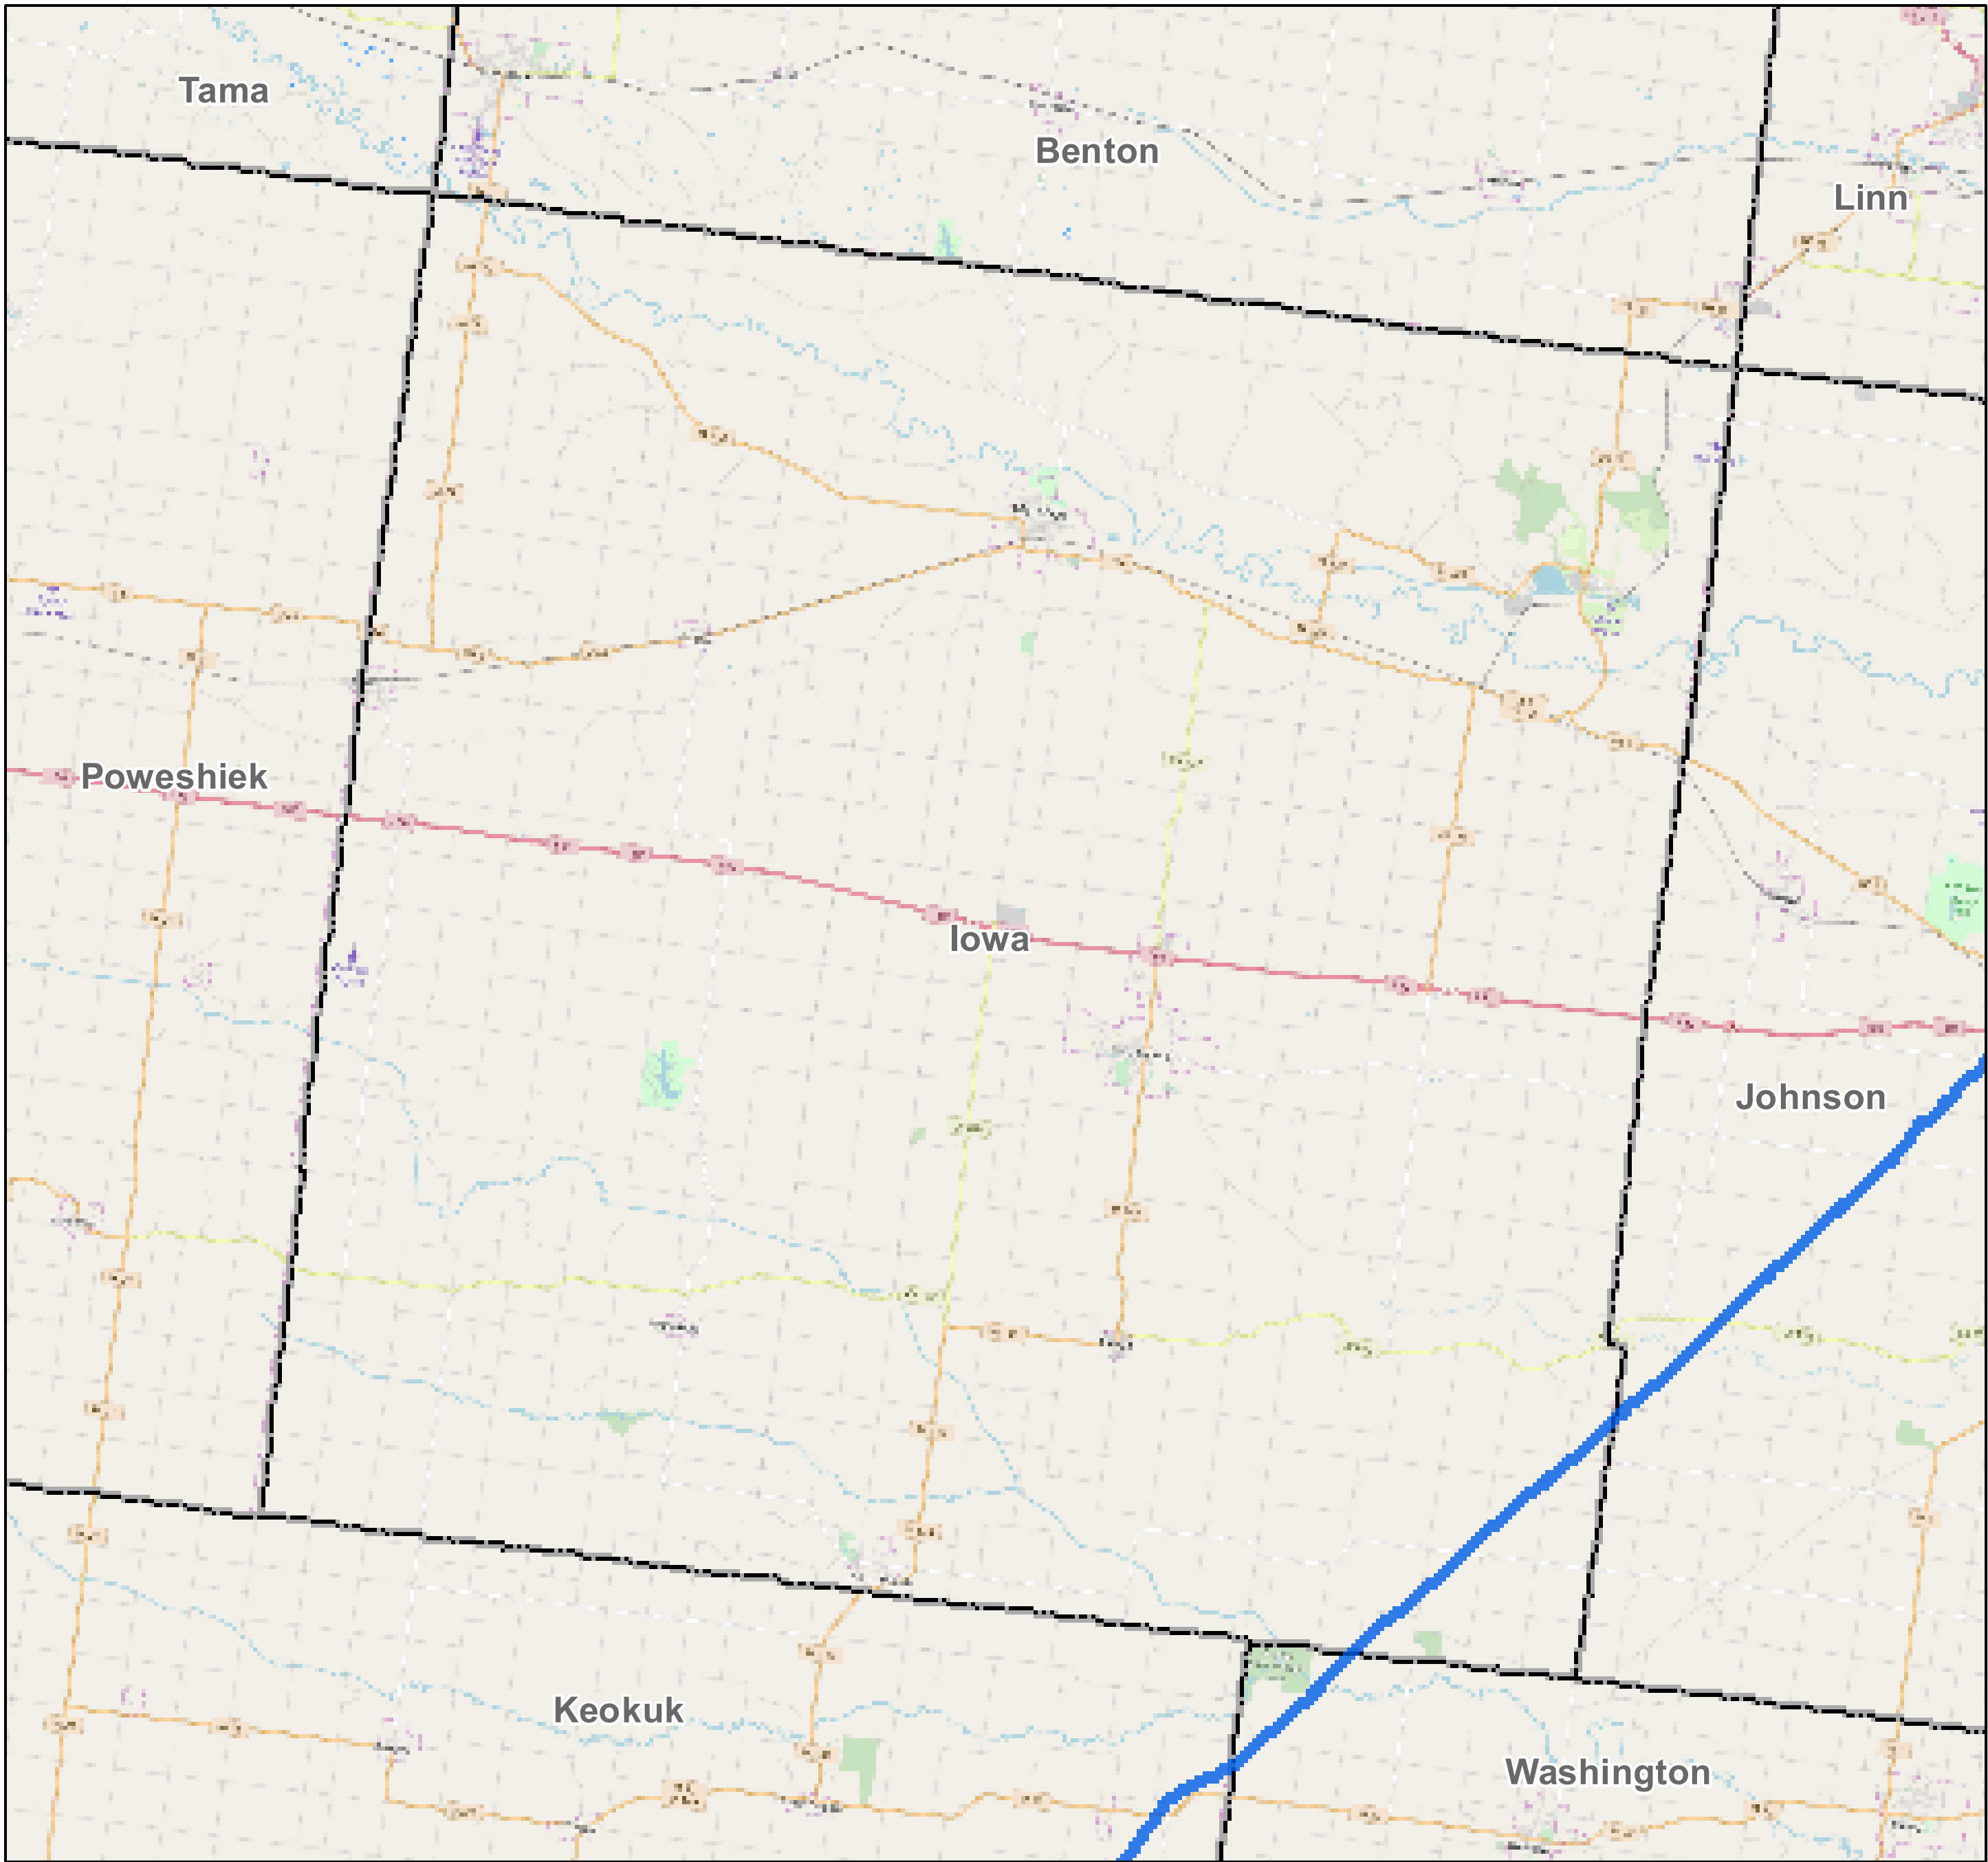

County: Iowa, Iowa

BUCKEYE PARTNERS, L.P.

For more detailed pipeline information see the NPMS public viewer at: www.npms.phmsa.dot.gov

1 in = 2.44 miles

Legend

- Buckeye Pipelines (1)
- Buckeye Facilities (0)
- State Boundaries
- County Boundaries

This map is not intended to be used to physically locate Buckeye's facilities. Facilities and other features are not to scale. Before conducting any excavation activities, you must first call your state One Call System to have all underground facilities physically located.