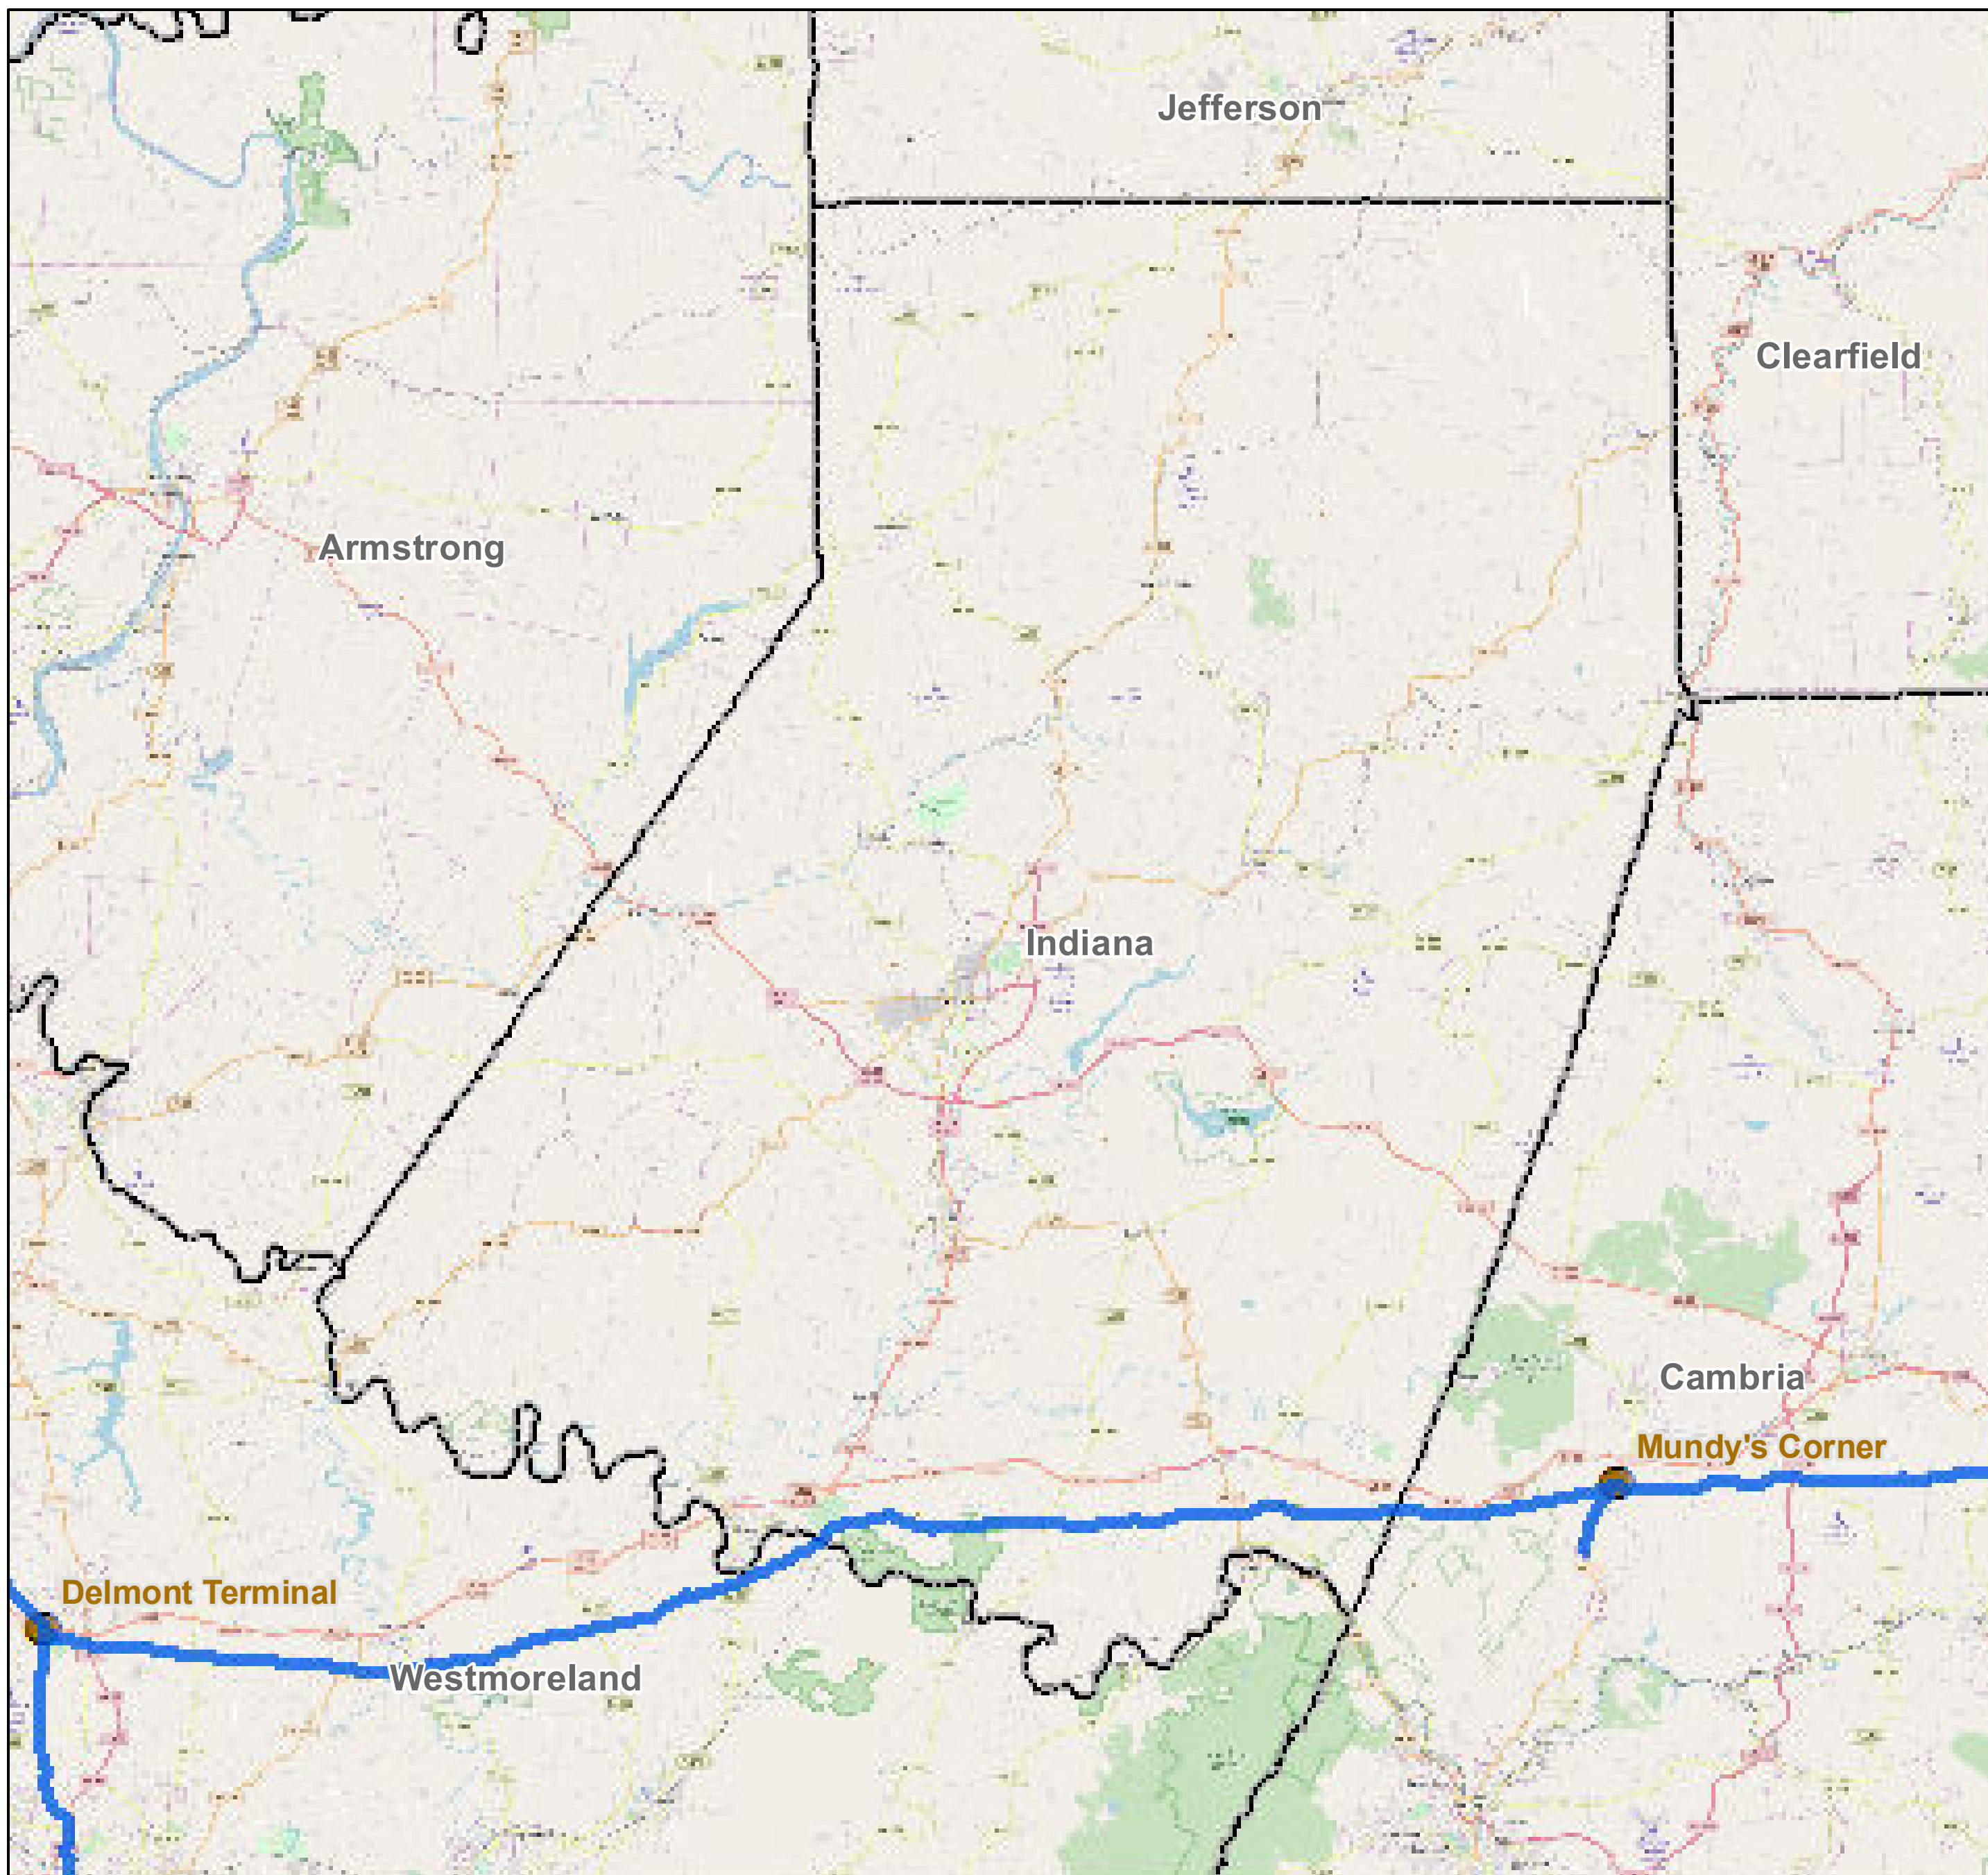

County: Indiana, Pennsylvania

BUCKEYE PARTNERS, L.P.

For more detailed pipeline information see the NPMS public viewer at: www.npms.phmsa.dot.gov

1 in = 3.33 miles

Legend

- Buckeye Pipelines (3)
- Buckeye Facilities (0)
- State Boundaries
- County Boundaries

This map is not intended to be used to physically locate Buckeye's facilities. Facilities and other features are not to scale. Before conducting any excavation activities, you must first call your state One Call System to have all underground facilities physically located.