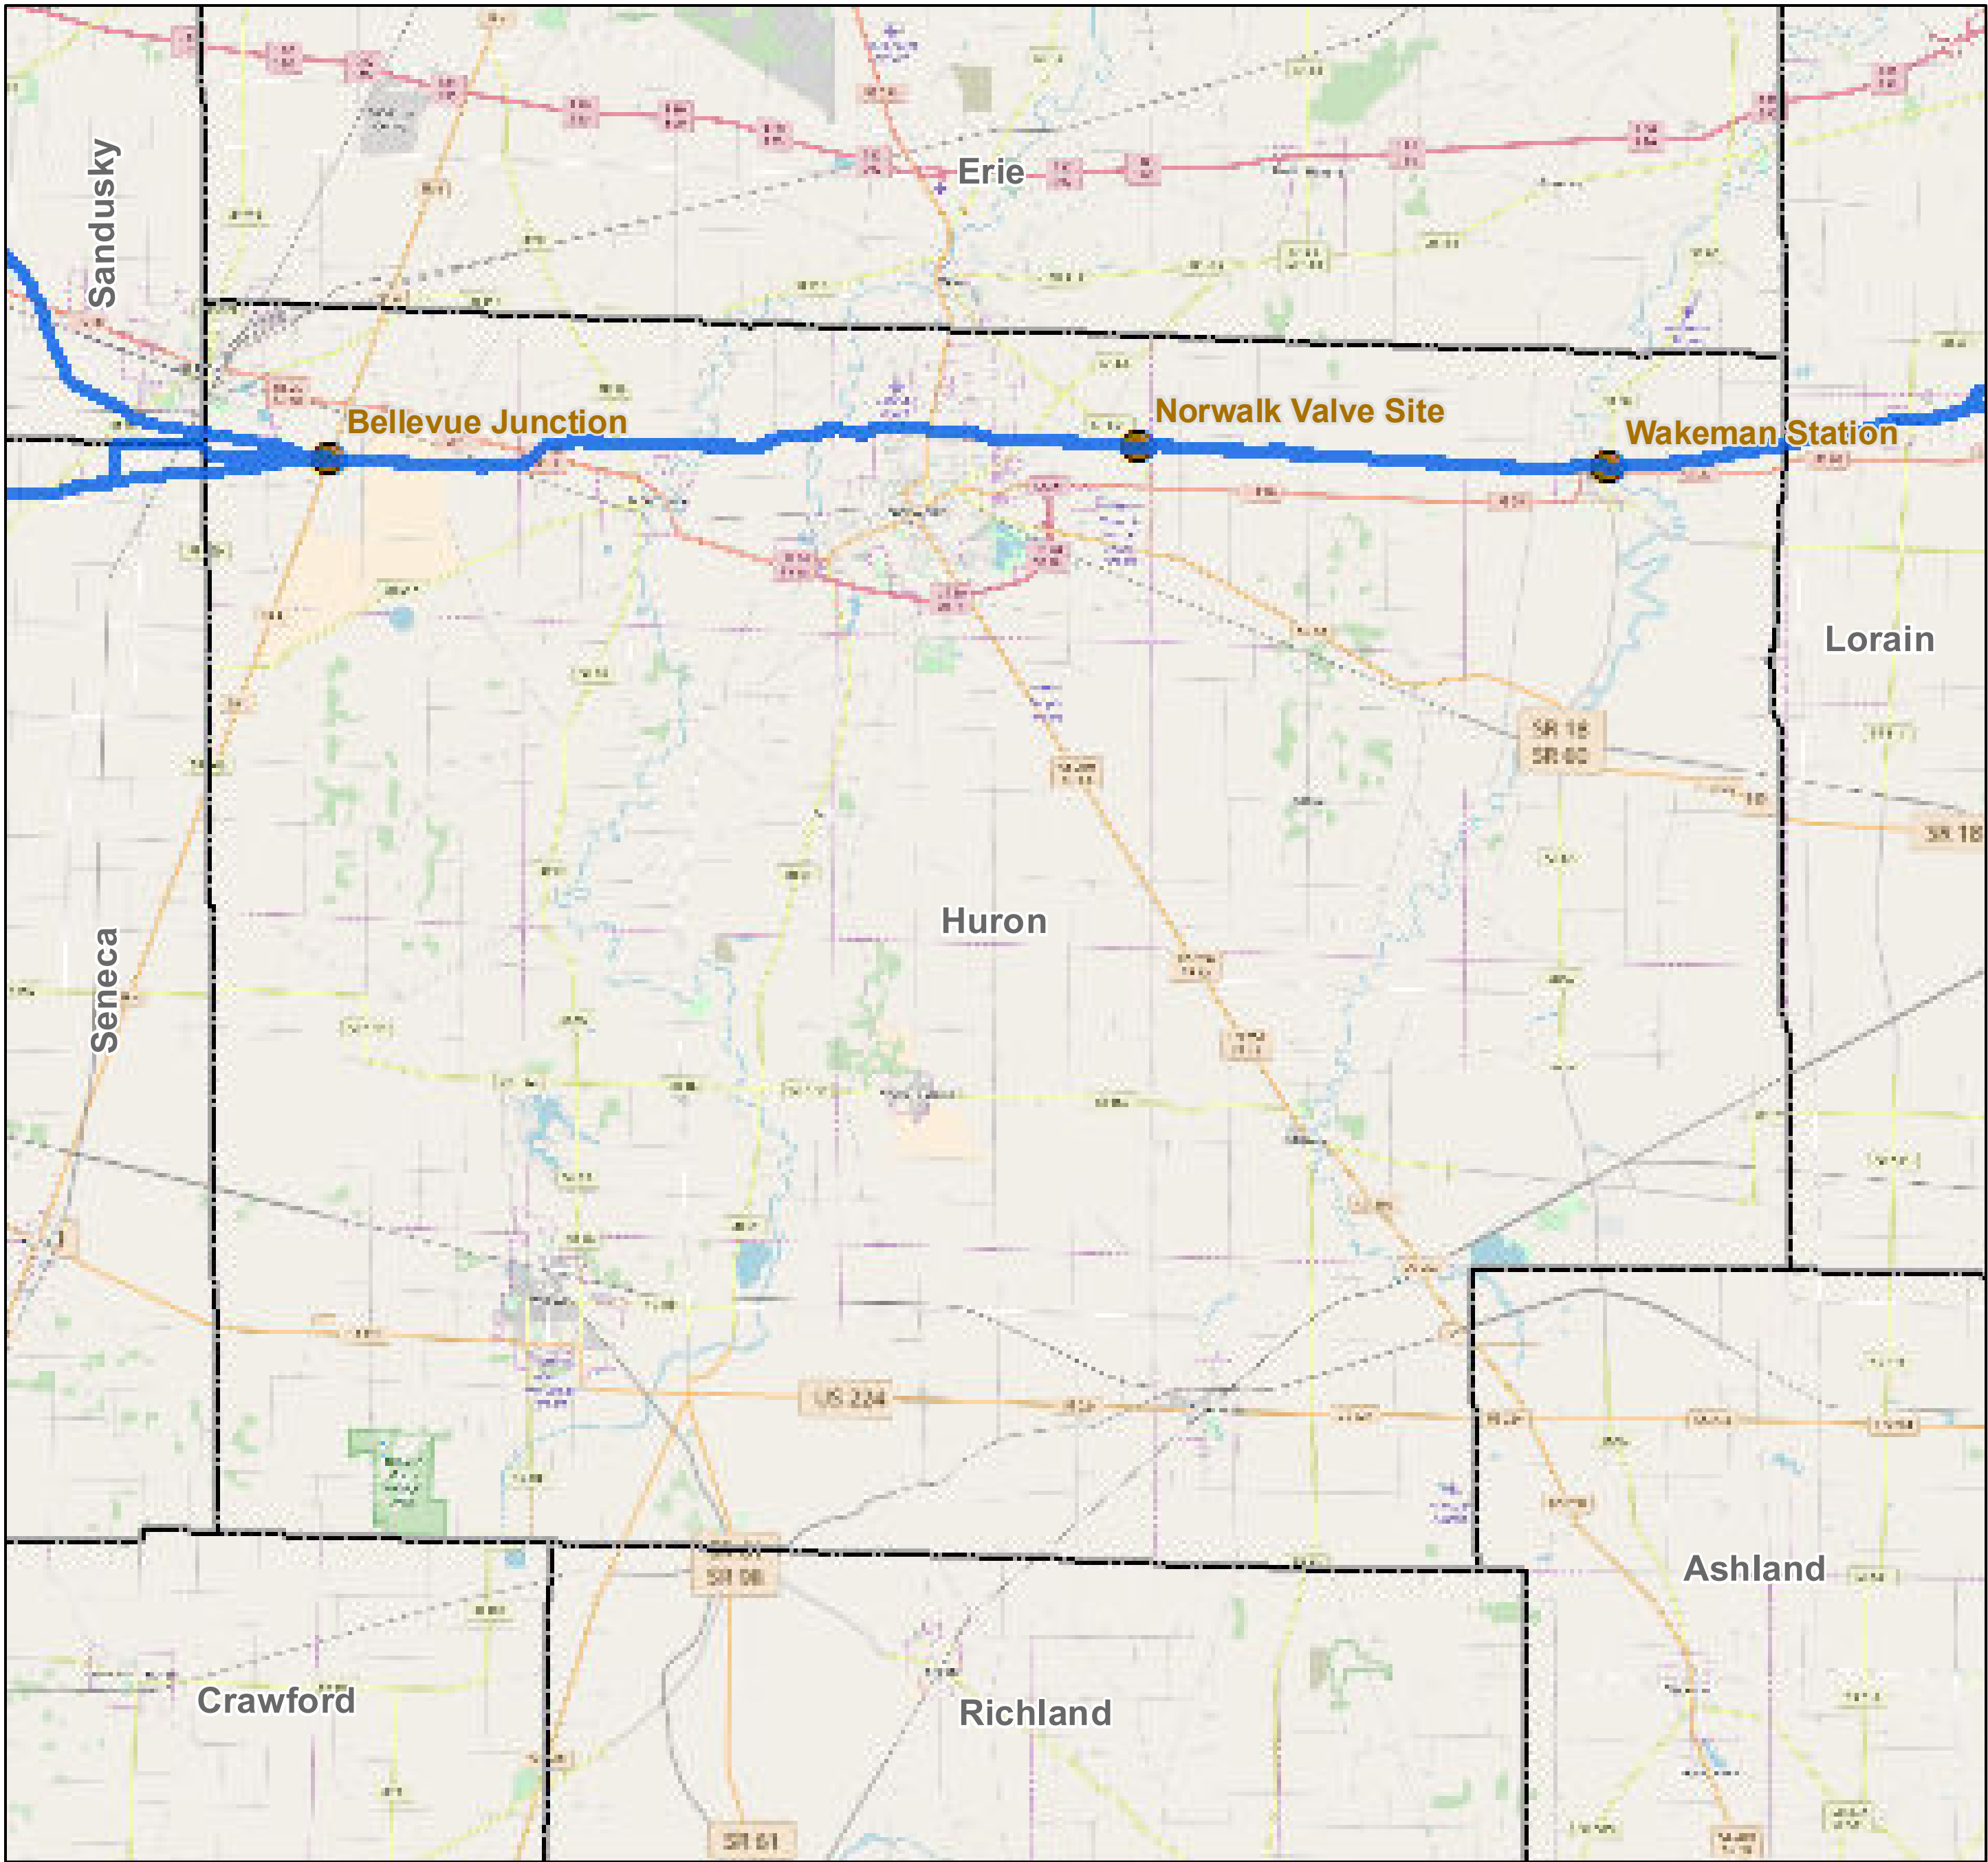

County: Huron, Ohio

BUCKEYE PARTNERS, L.P.

For more detailed pipeline information see the NPMS public viewer at:
www.npms.phmsa.dot.gov

1 in = 2.17 miles

Legend

- Buckeye Pipelines (8)
- Buckeye Facilities (3)
- State Boundaries
- County Boundaries

This map is not intended to be used to physically locate Buckeye's facilities. Facilities and other features are not to scale. Before conducting any excavation activities, you must first call your state One Call System to have all underground facilities physically located.