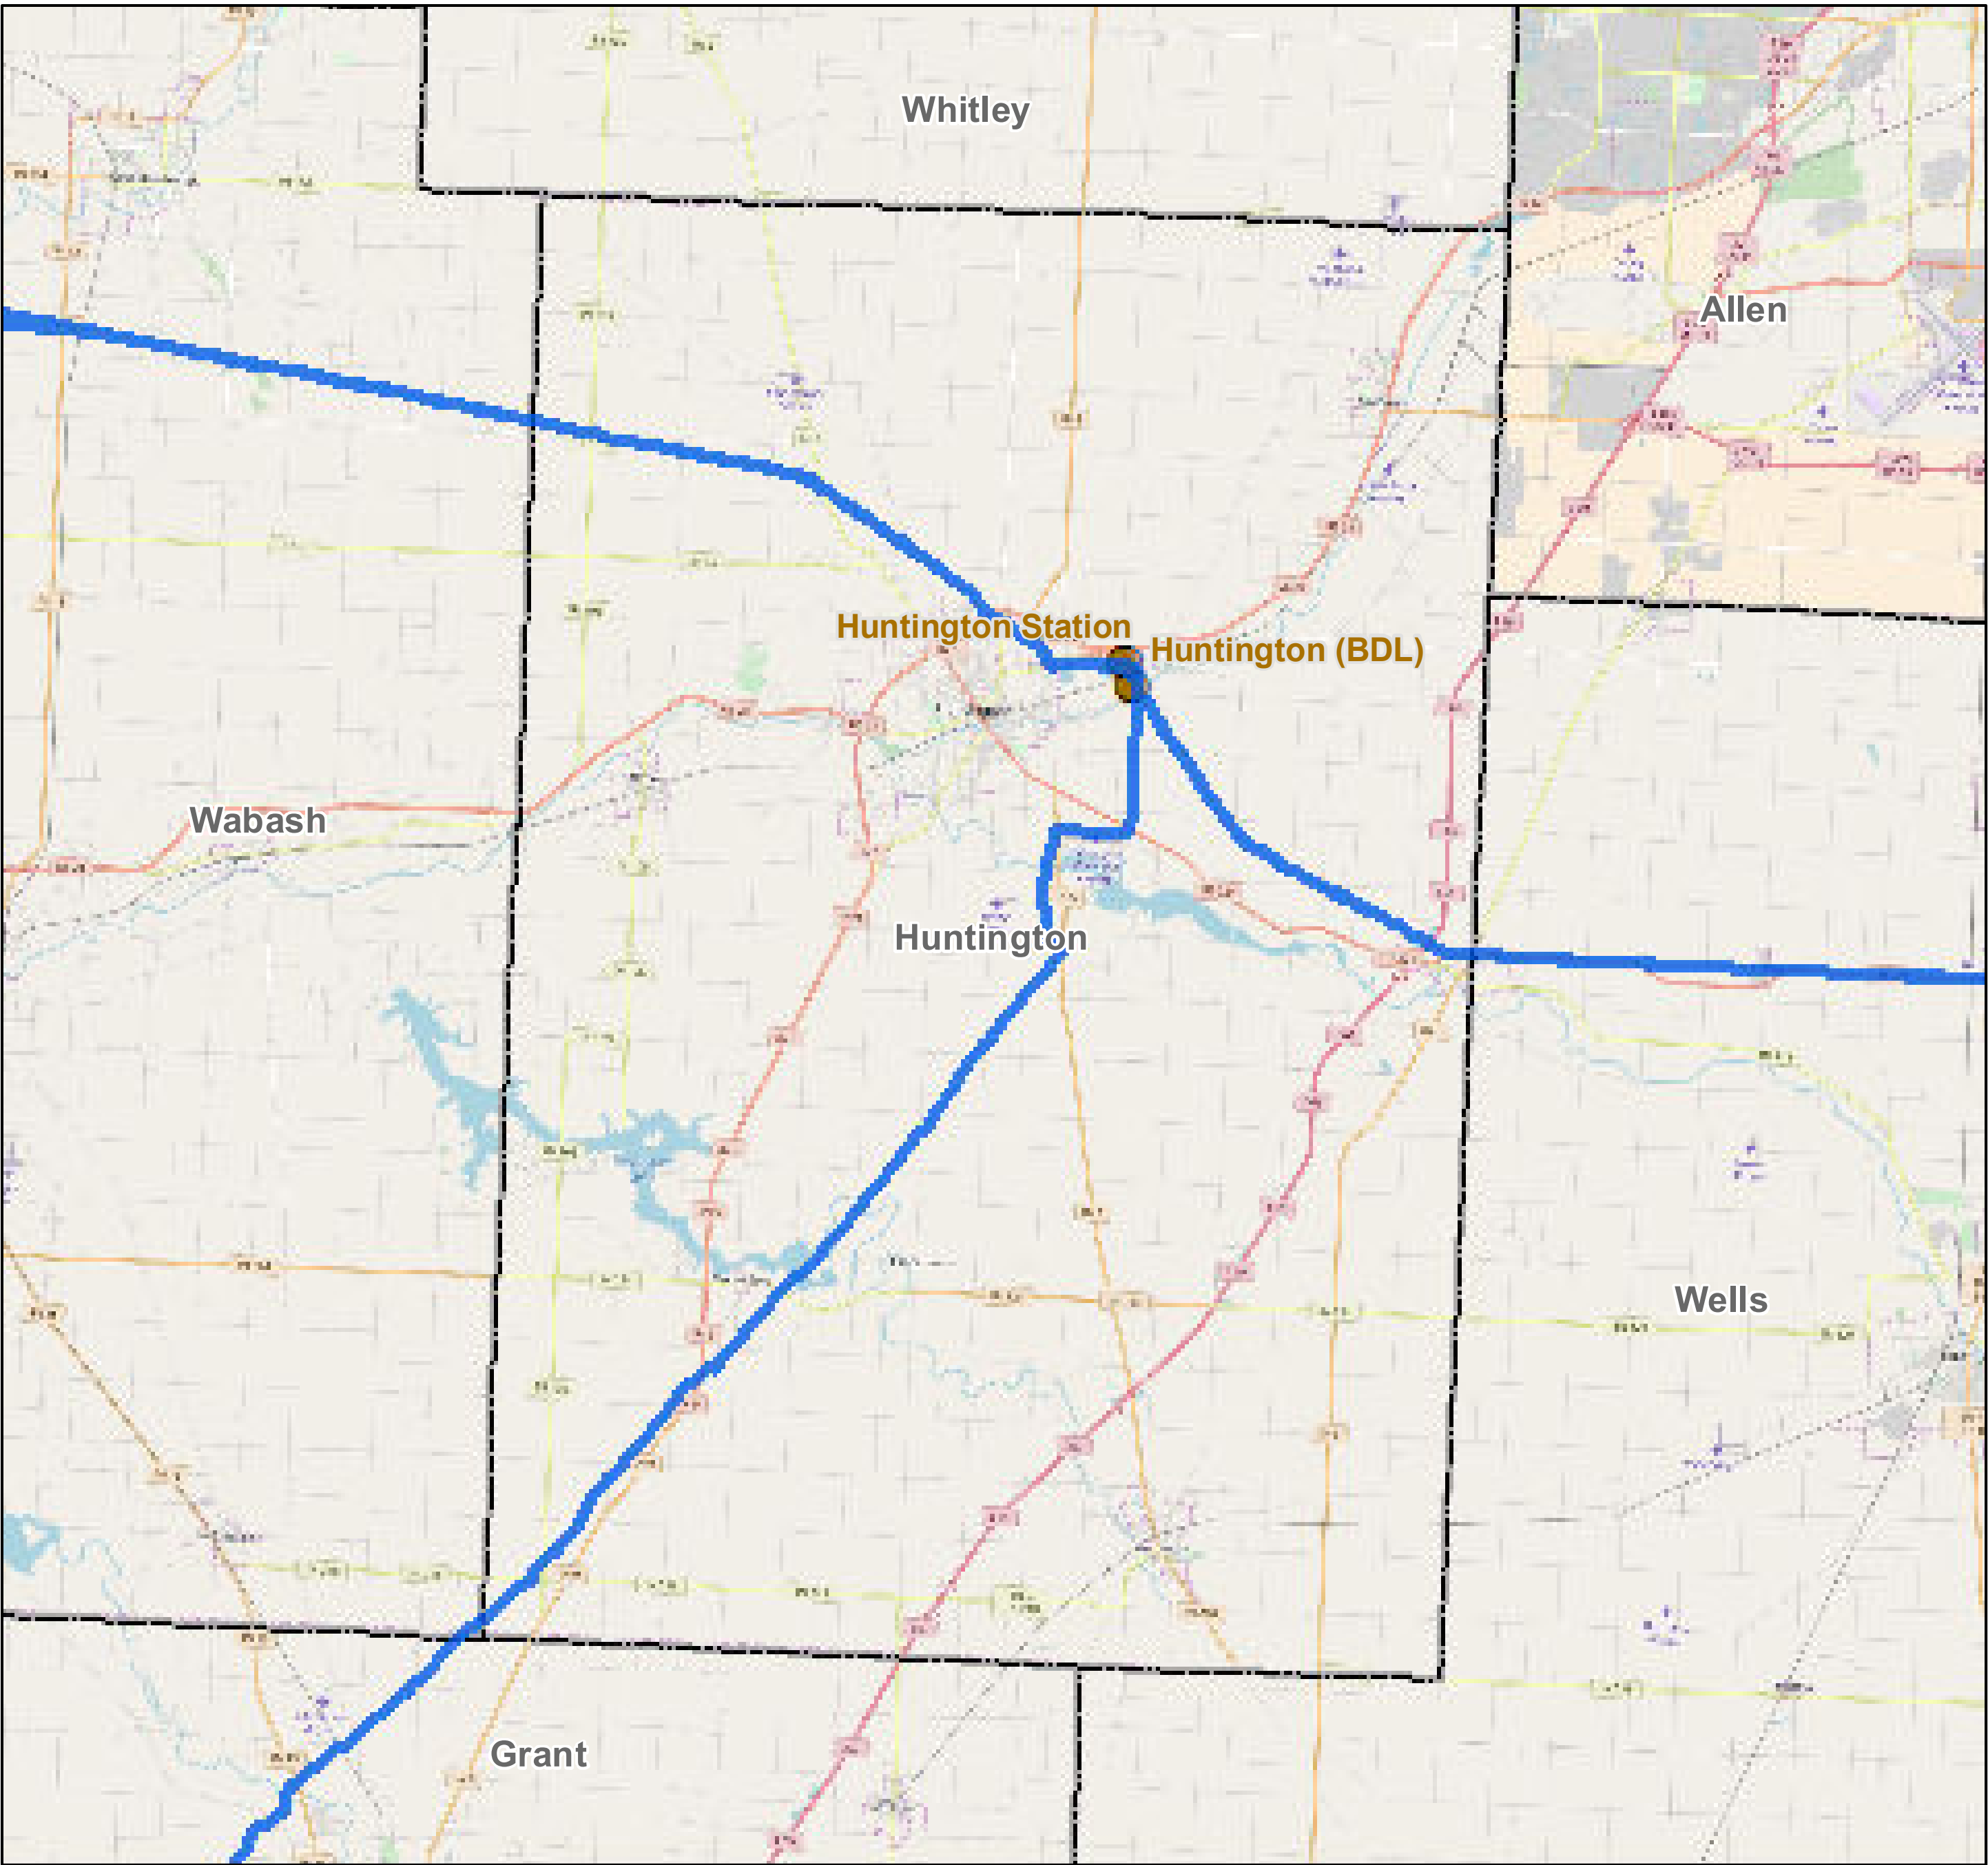

County: Huntington, Indiana

BUCKEYE PARTNERS, L.P.

For more detailed pipeline information see the NPMS public viewer at: www.npms.phmsa.dot.gov

1 in = 2.21 miles

Legend

-  Buckeye Pipelines (6)
-  Buckeye Facilities (2)
-  State Boundaries
-  County Boundaries

This map is not intended to be used to physically locate Buckeye's facilities. Facilities and other features are not to scale. Before conducting any excavation activities, you must first call your state One Call System to have all underground facilities physically located.