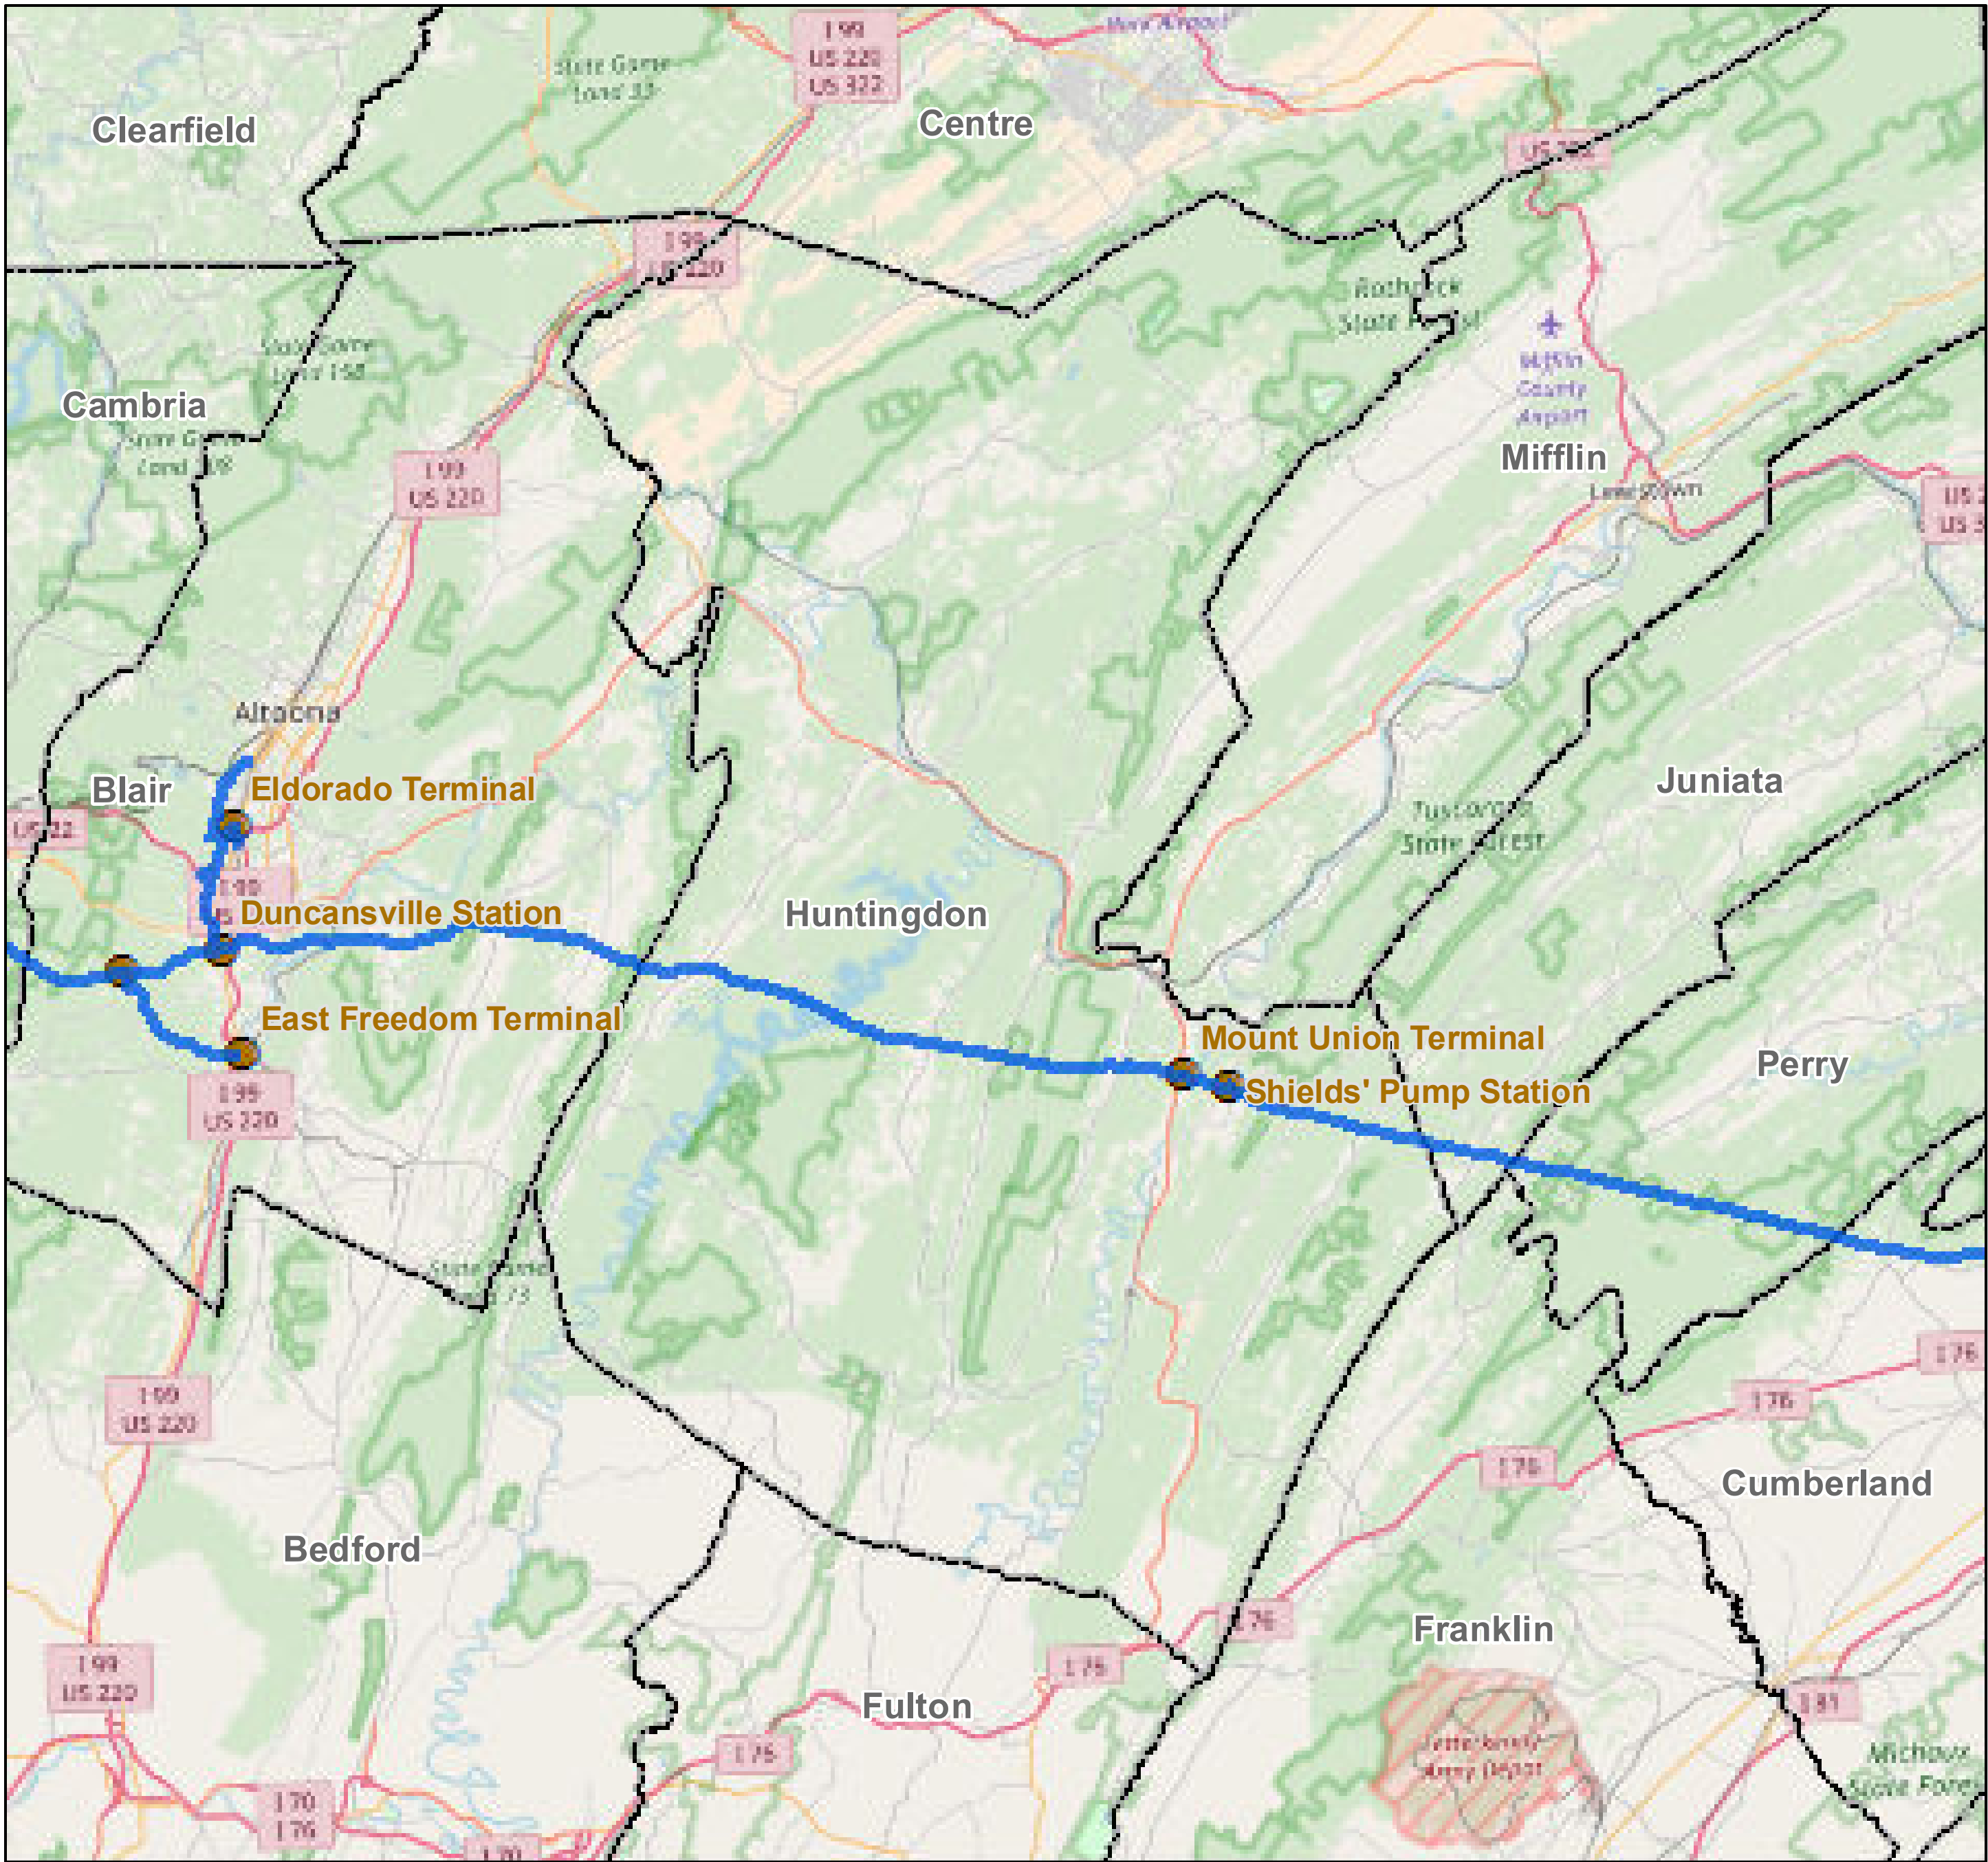

County: Huntingdon, Pennsylvania

BUCKEYE PARTNERS, L.P.

For more detailed pipeline information see the NPMS public viewer at:
www.npms.phmsa.dot.gov

1 in = 4.19 miles

Legend

- Buckeye Pipelines (5)
- Buckeye Facilities (2)
- State Boundaries
- County Boundaries

This map is not intended to be used to physically locate Buckeye's facilities. Facilities and other features are not to scale. Before conducting any excavation activities, you must first call your state One Call System to have all underground facilities physically located.