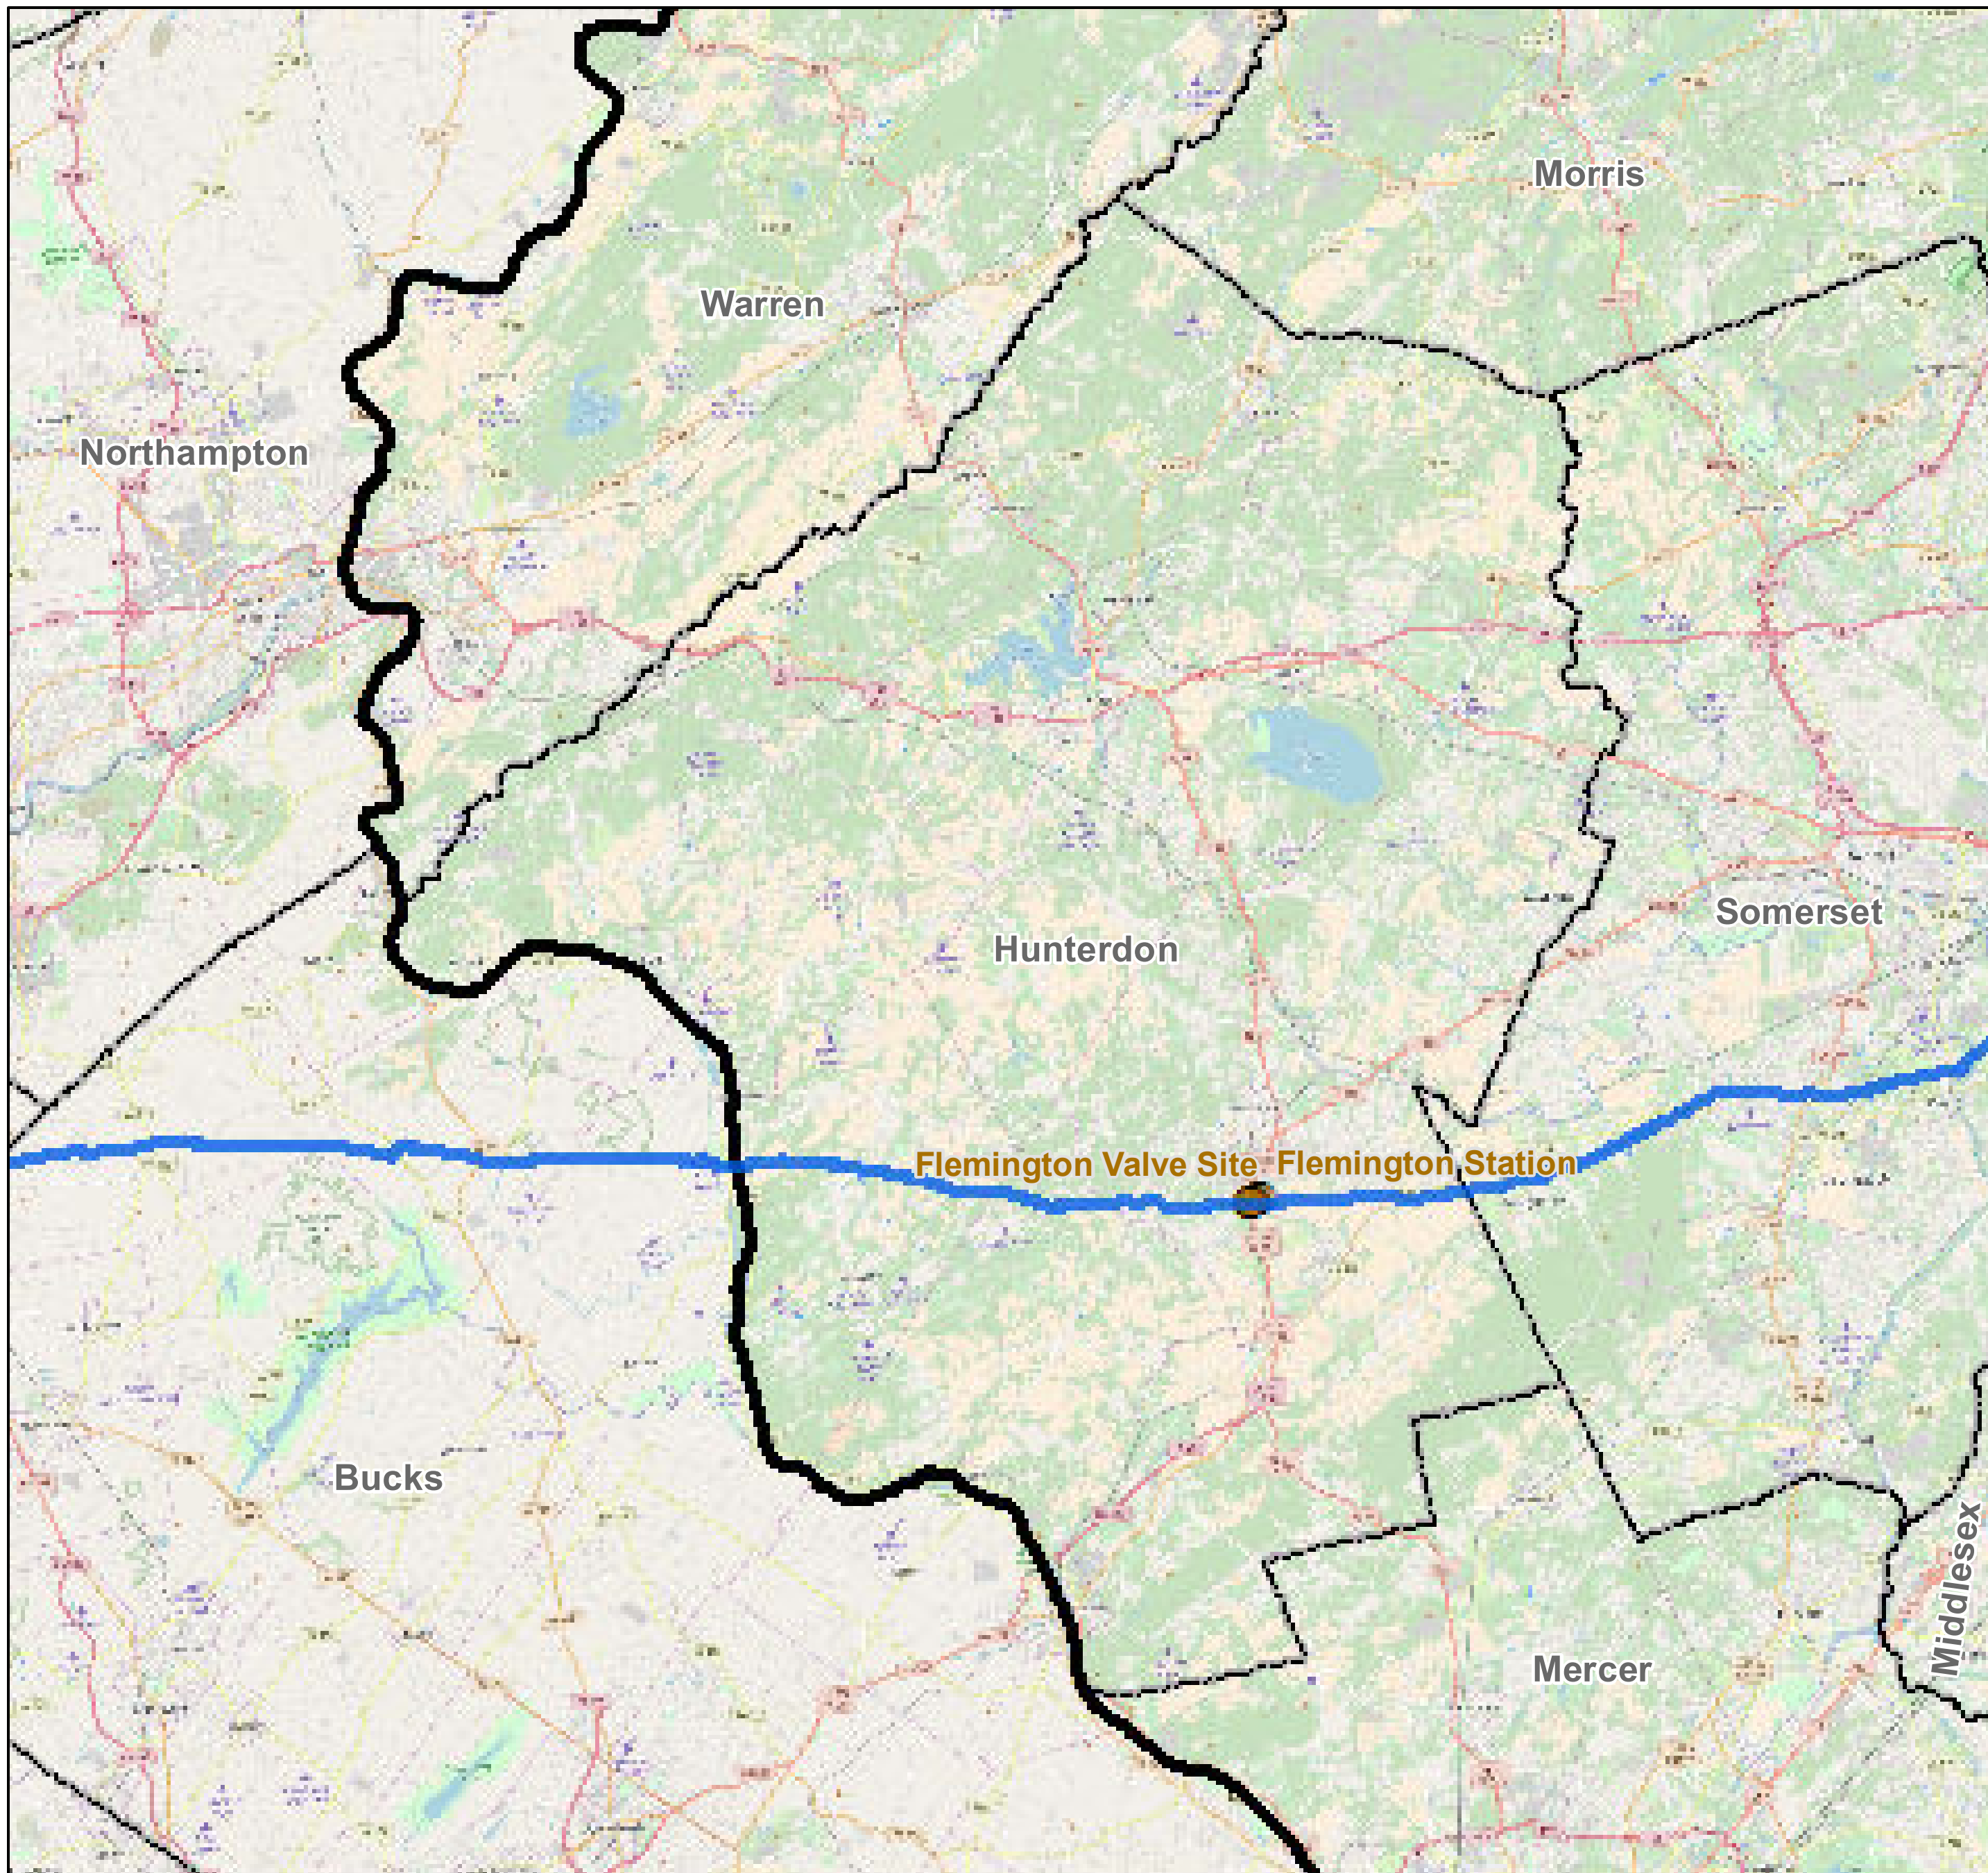

County: Hunterdon, New Jersey

BUCKEYE PARTNERS, L.P.

For more detailed pipeline information see the NPMS public viewer at: www.npms.phmsa.dot.gov

1 in = 2.76 miles

Legend

- Buckeye Pipelines (6)
- Buckeye Facilities (2)
- State Boundaries
- County Boundaries

This map is not intended to be used to physically locate Buckeye's facilities. Facilities and other features are not to scale. Before conducting any excavation activities, you must first call your state One Call System to have all underground facilities physically located.