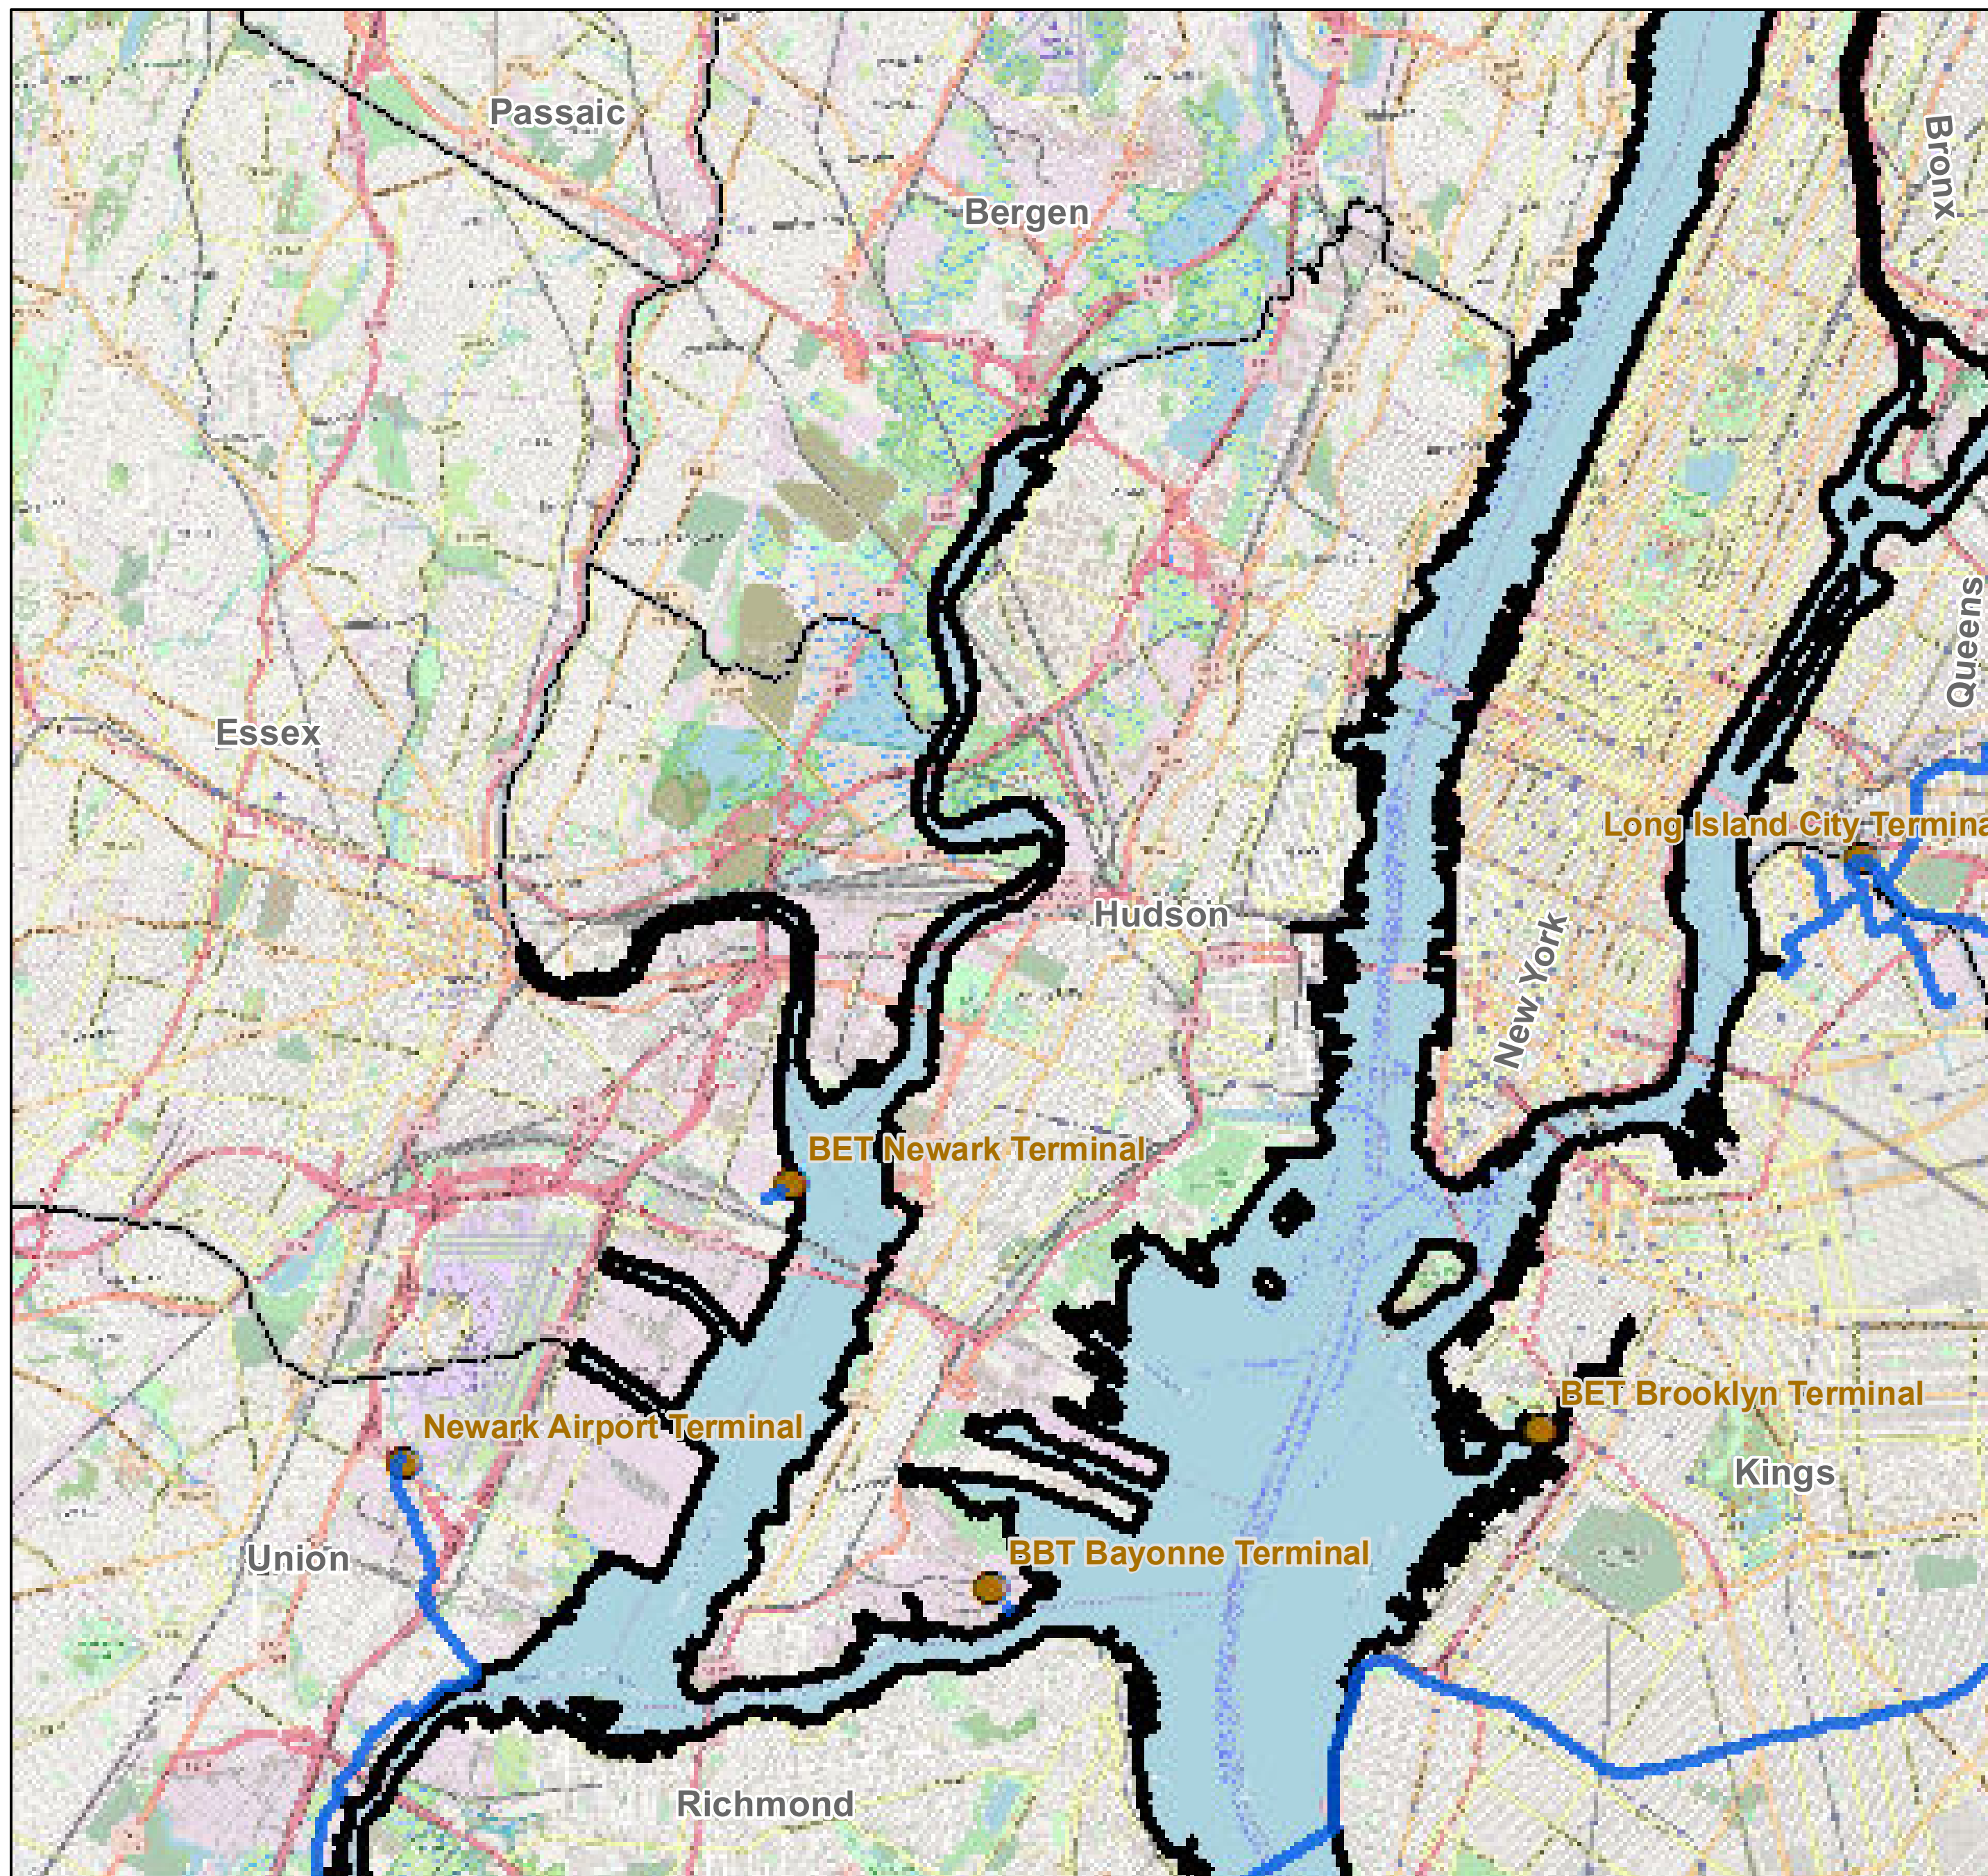

# County: Hudson, New Jersey

**BUCKEYE PARTNERS, L.P.**

For more detailed pipeline information see the NPMS public viewer at: [www.npms.phmsa.dot.gov](http://www.npms.phmsa.dot.gov)

1 in = 1.15 miles

## Legend

- Buckeye Pipelines (2)
- Buckeye Facilities (1)
- State Boundaries
- County Boundaries

This map is not intended to be used to physically locate Buckeye's facilities. Facilities and other features are not to scale. Before conducting any excavation activities, you must first call your state One Call System to have all underground facilities physically located.