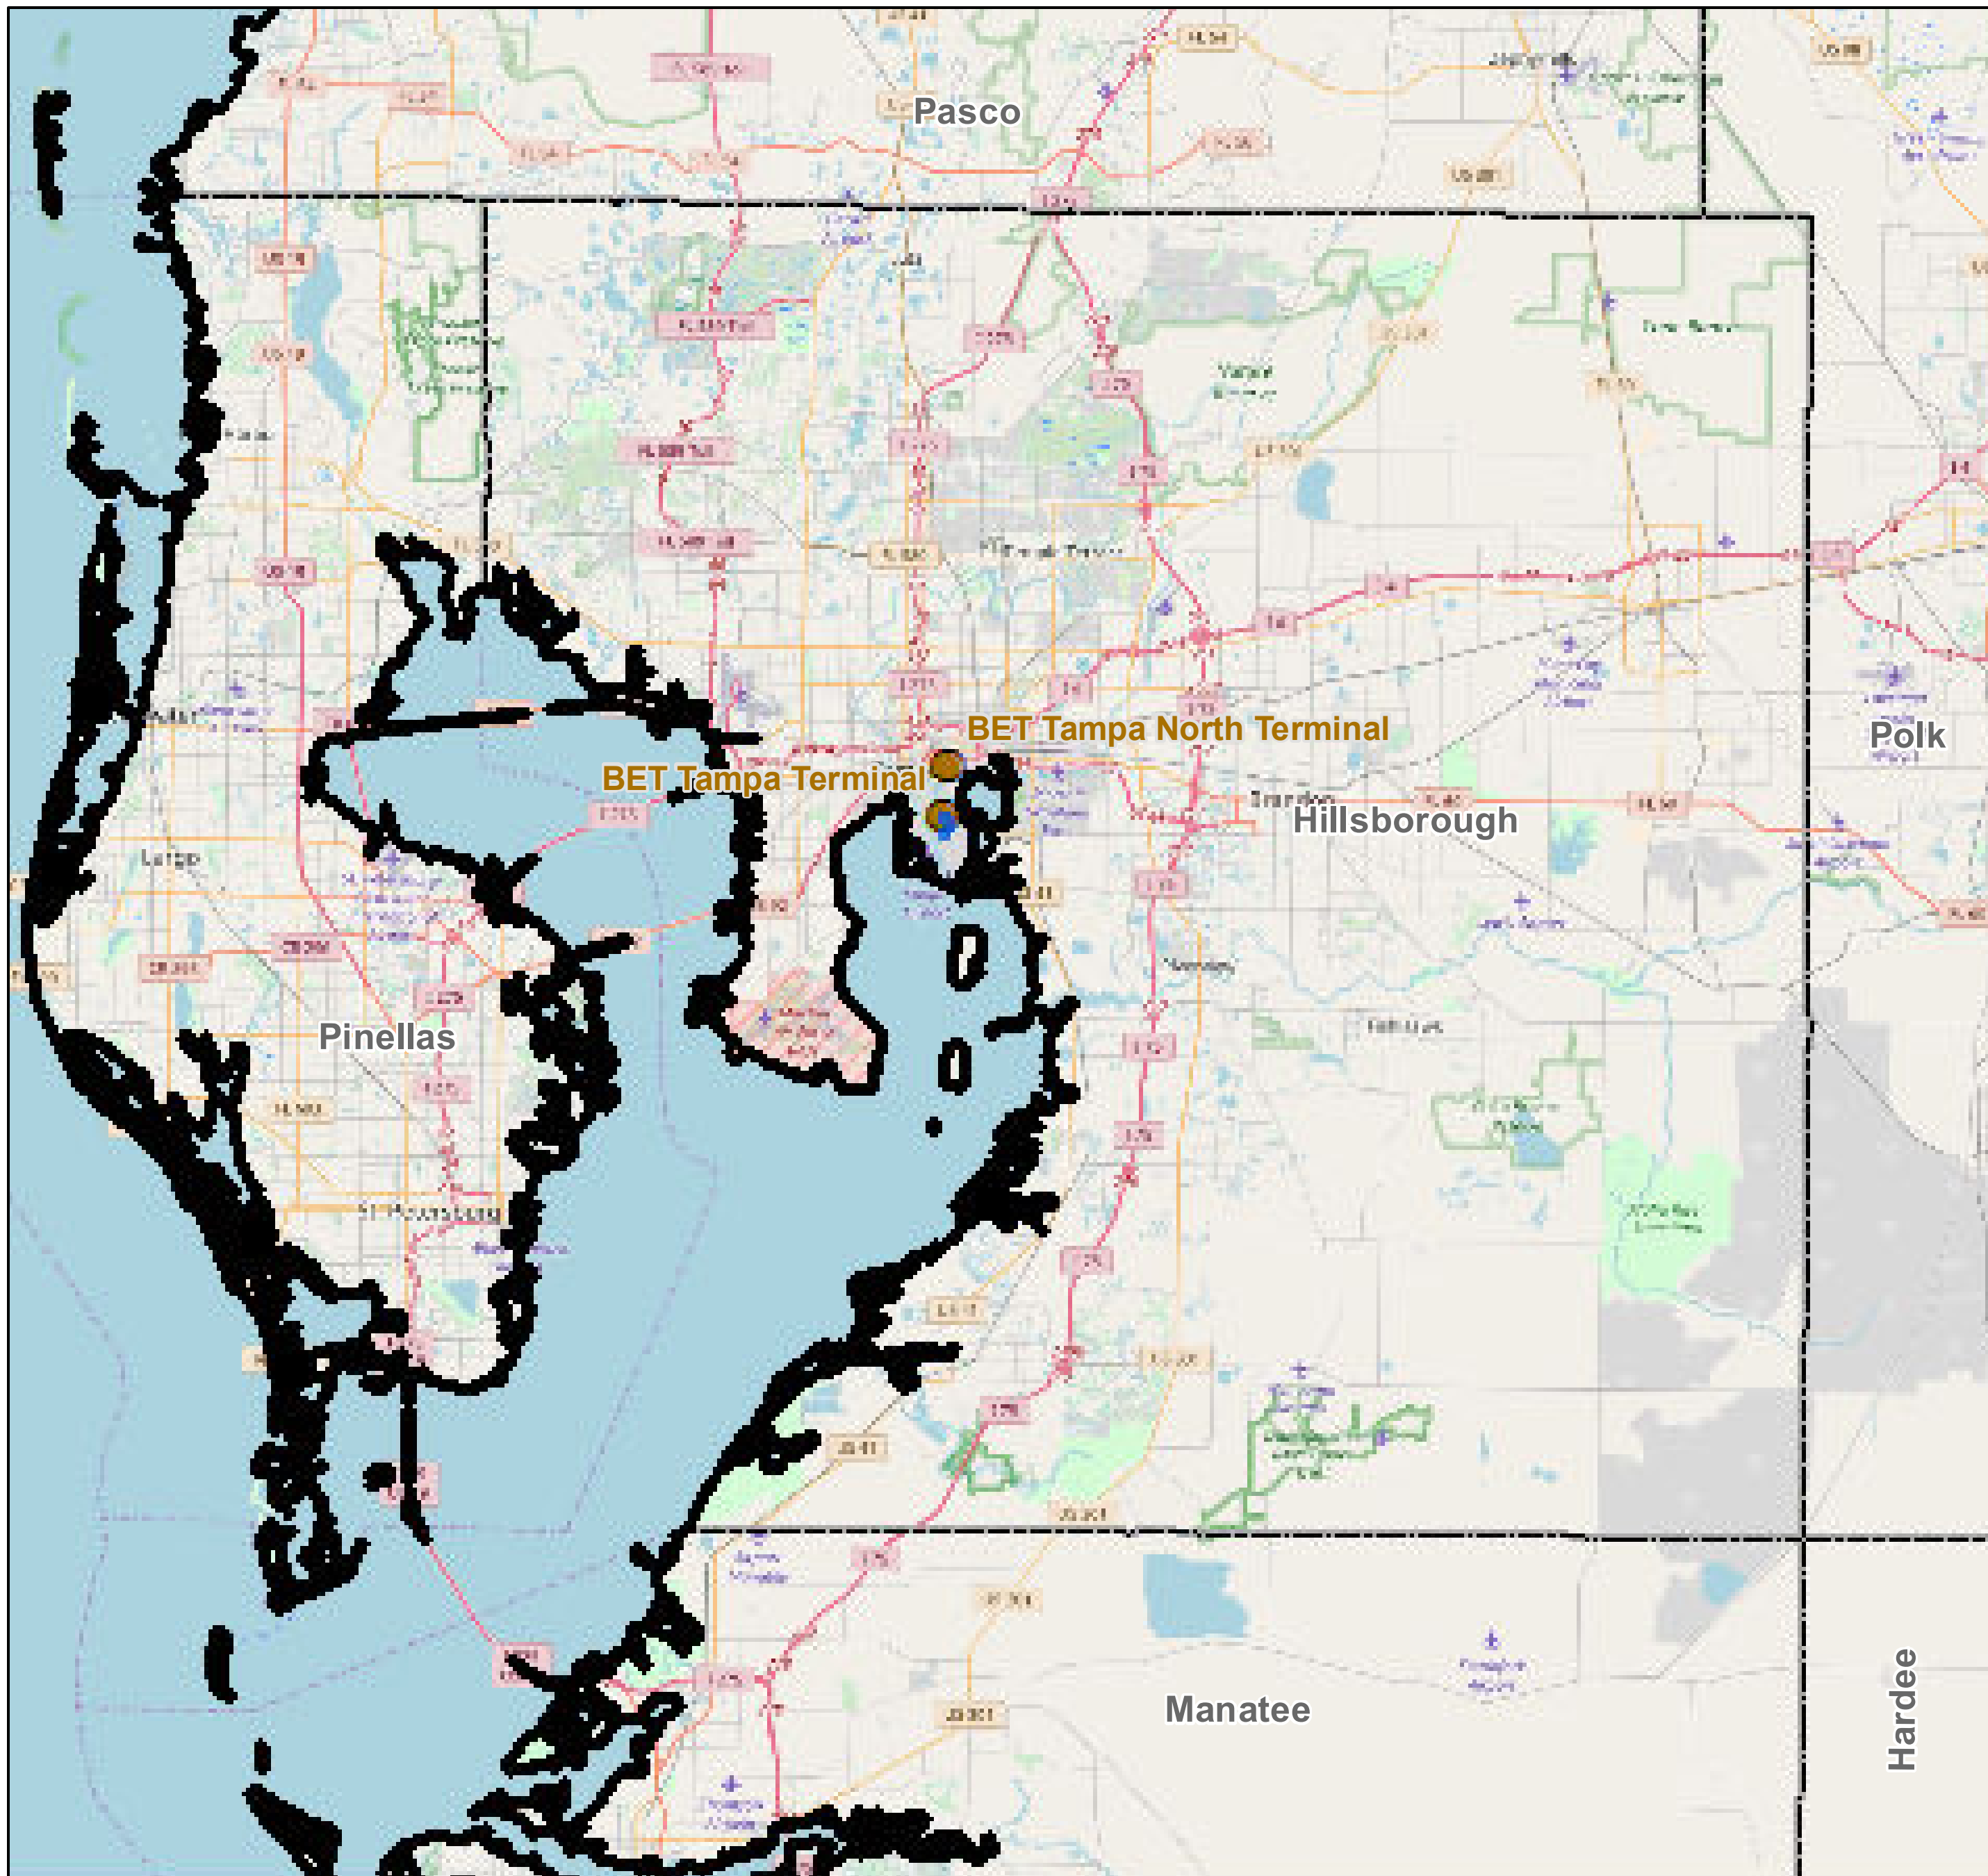

County: Hillsborough, Florida

BUCKEYE PARTNERS, L.P.

For more detailed pipeline information see the NPMS public viewer at: www.npms.phmsa.dot.gov

1 in = 3.65 miles

Legend

-  Buckeye Pipelines (3)
-  Buckeye Facilities (2)
-  State Boundaries
-  County Boundaries

This map is not intended to be used to physically locate Buckeye's facilities. Facilities and other features are not to scale. Before conducting any excavation activities, you must first call your state One Call System to have all underground facilities physically located.