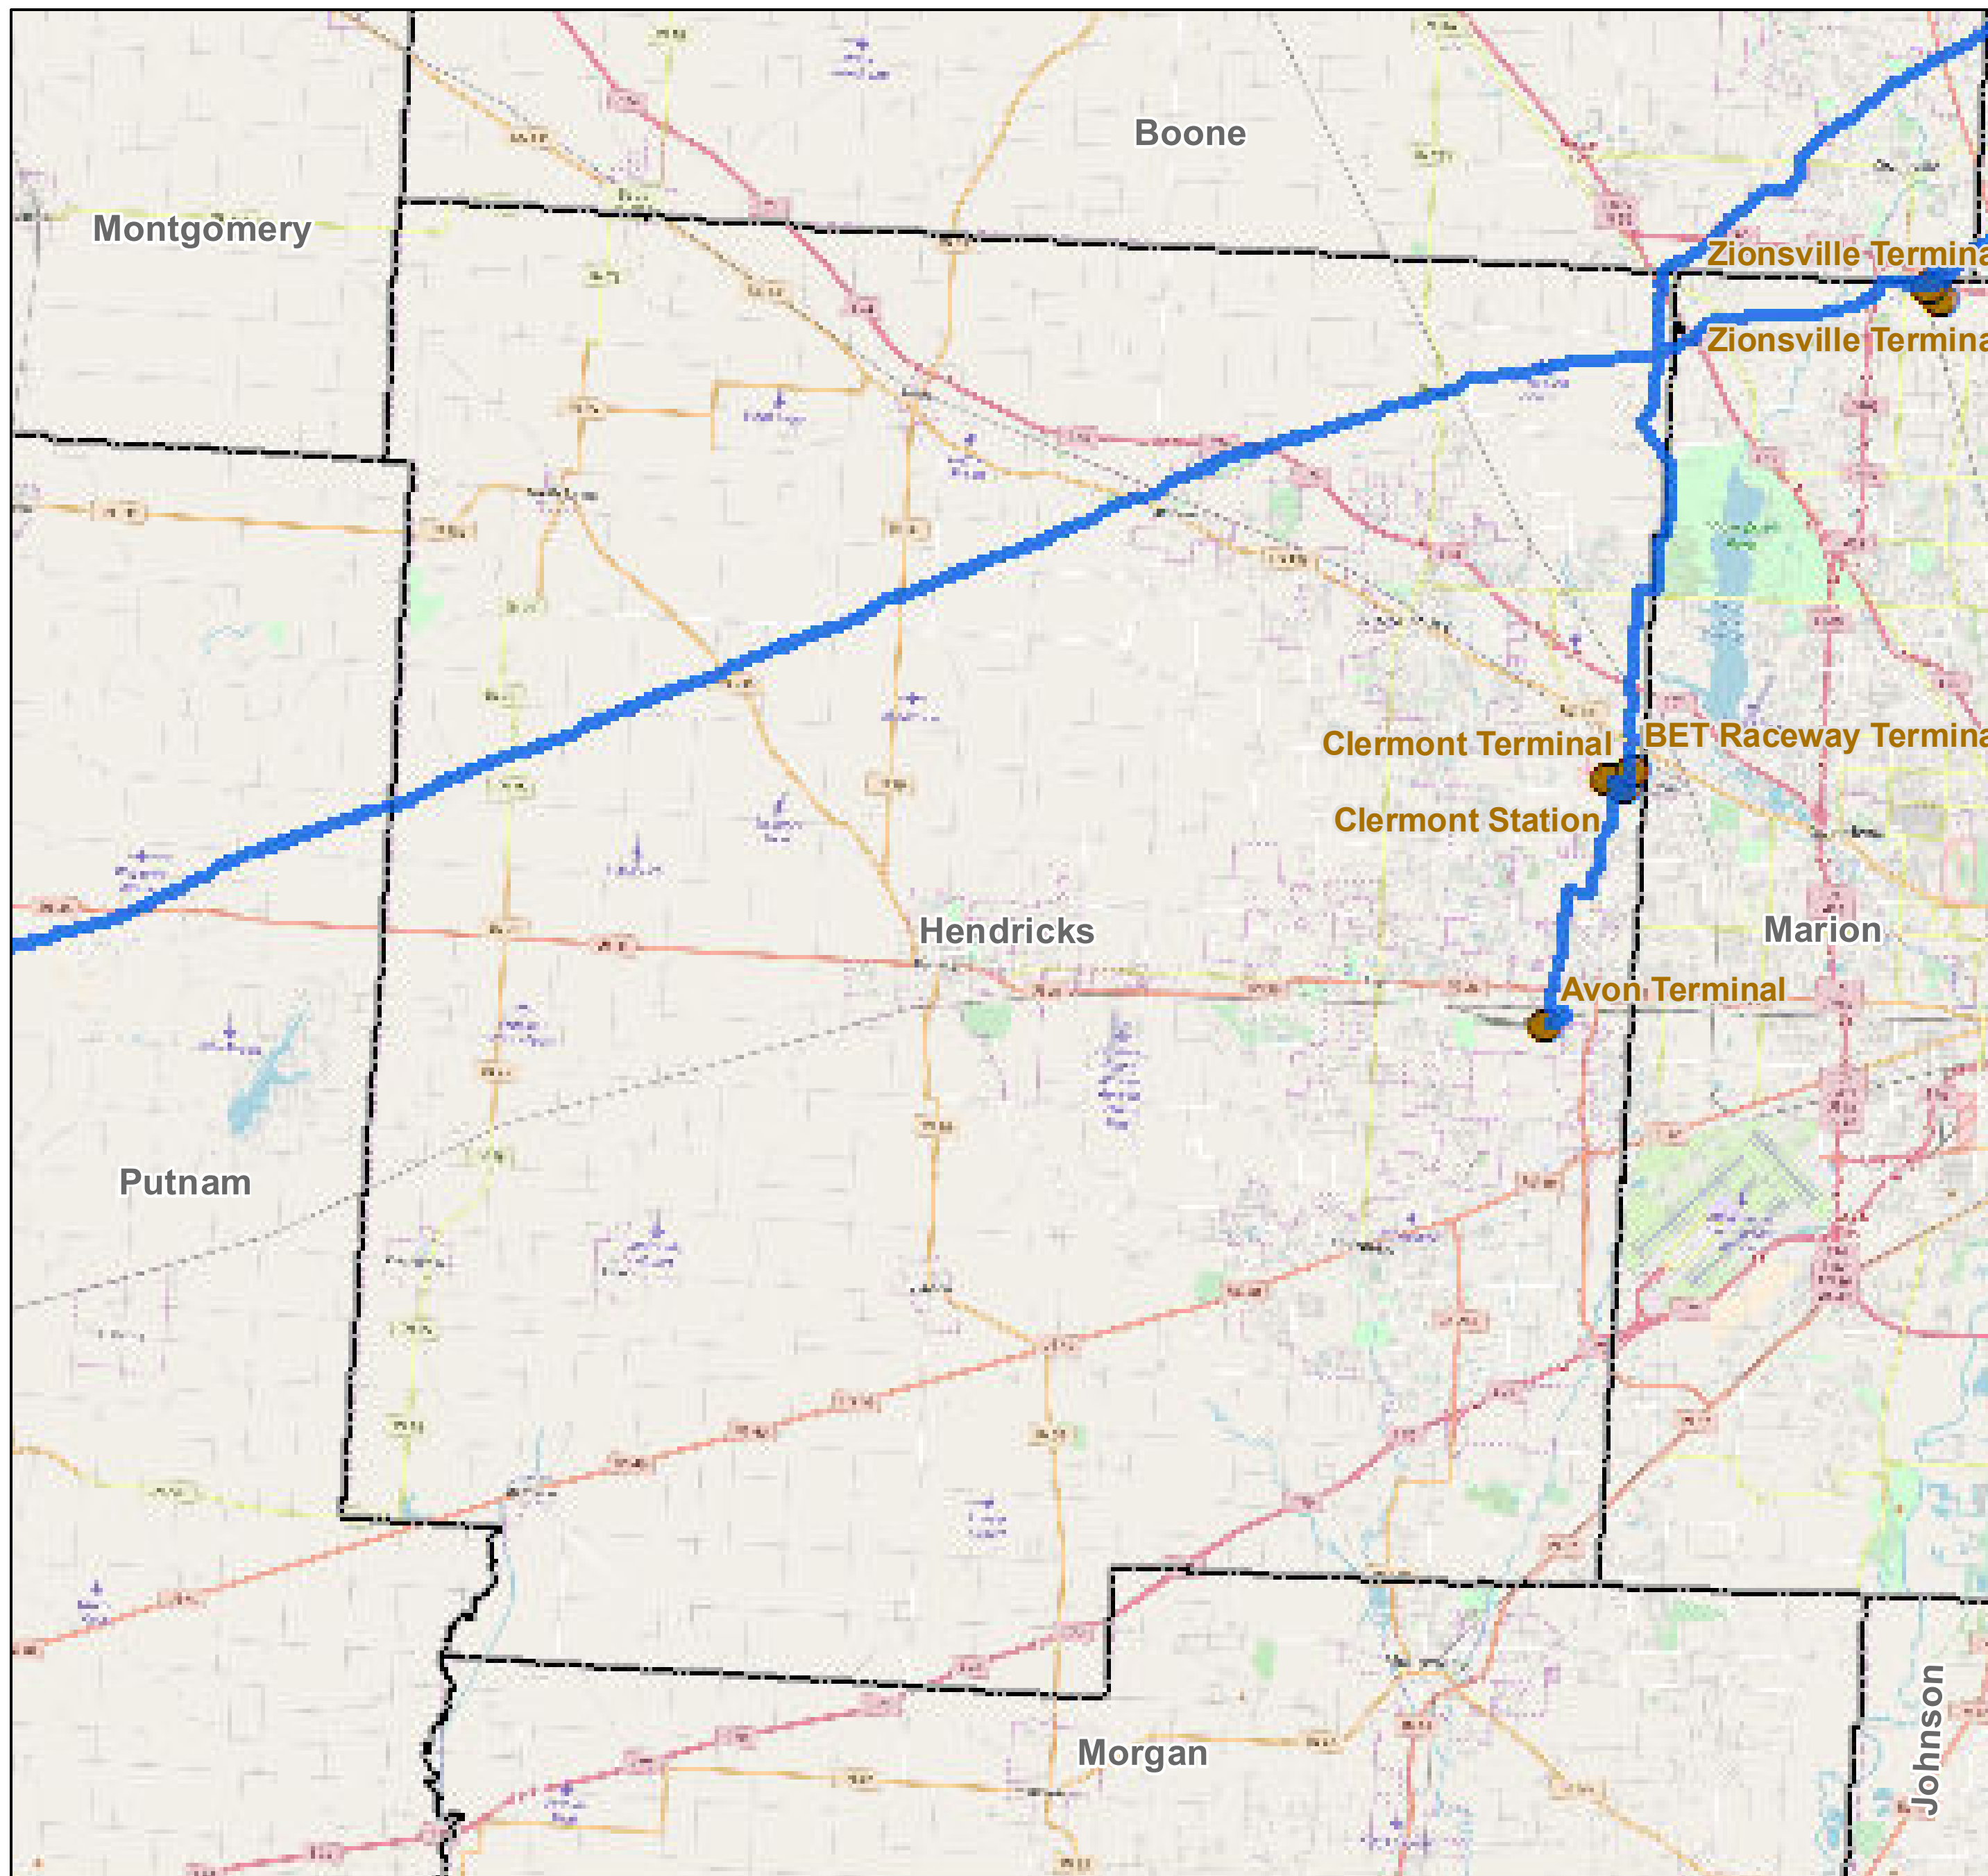

# County: Hendricks, Indiana

**BUCKEYE PARTNERS, L.P.**

For more detailed pipeline information see the NPMS public viewer at: [www.npms.phmsa.dot.gov](http://www.npms.phmsa.dot.gov)

1 in = 2.05 miles

## Legend

- Buckeye Pipelines (16)
- Buckeye Facilities (5)
- State Boundaries
- County Boundaries

This map is not intended to be used to physically locate Buckeye's facilities. Facilities and other features are not to scale. Before conducting any excavation activities, you must first call your state One Call System to have all underground facilities physically located.