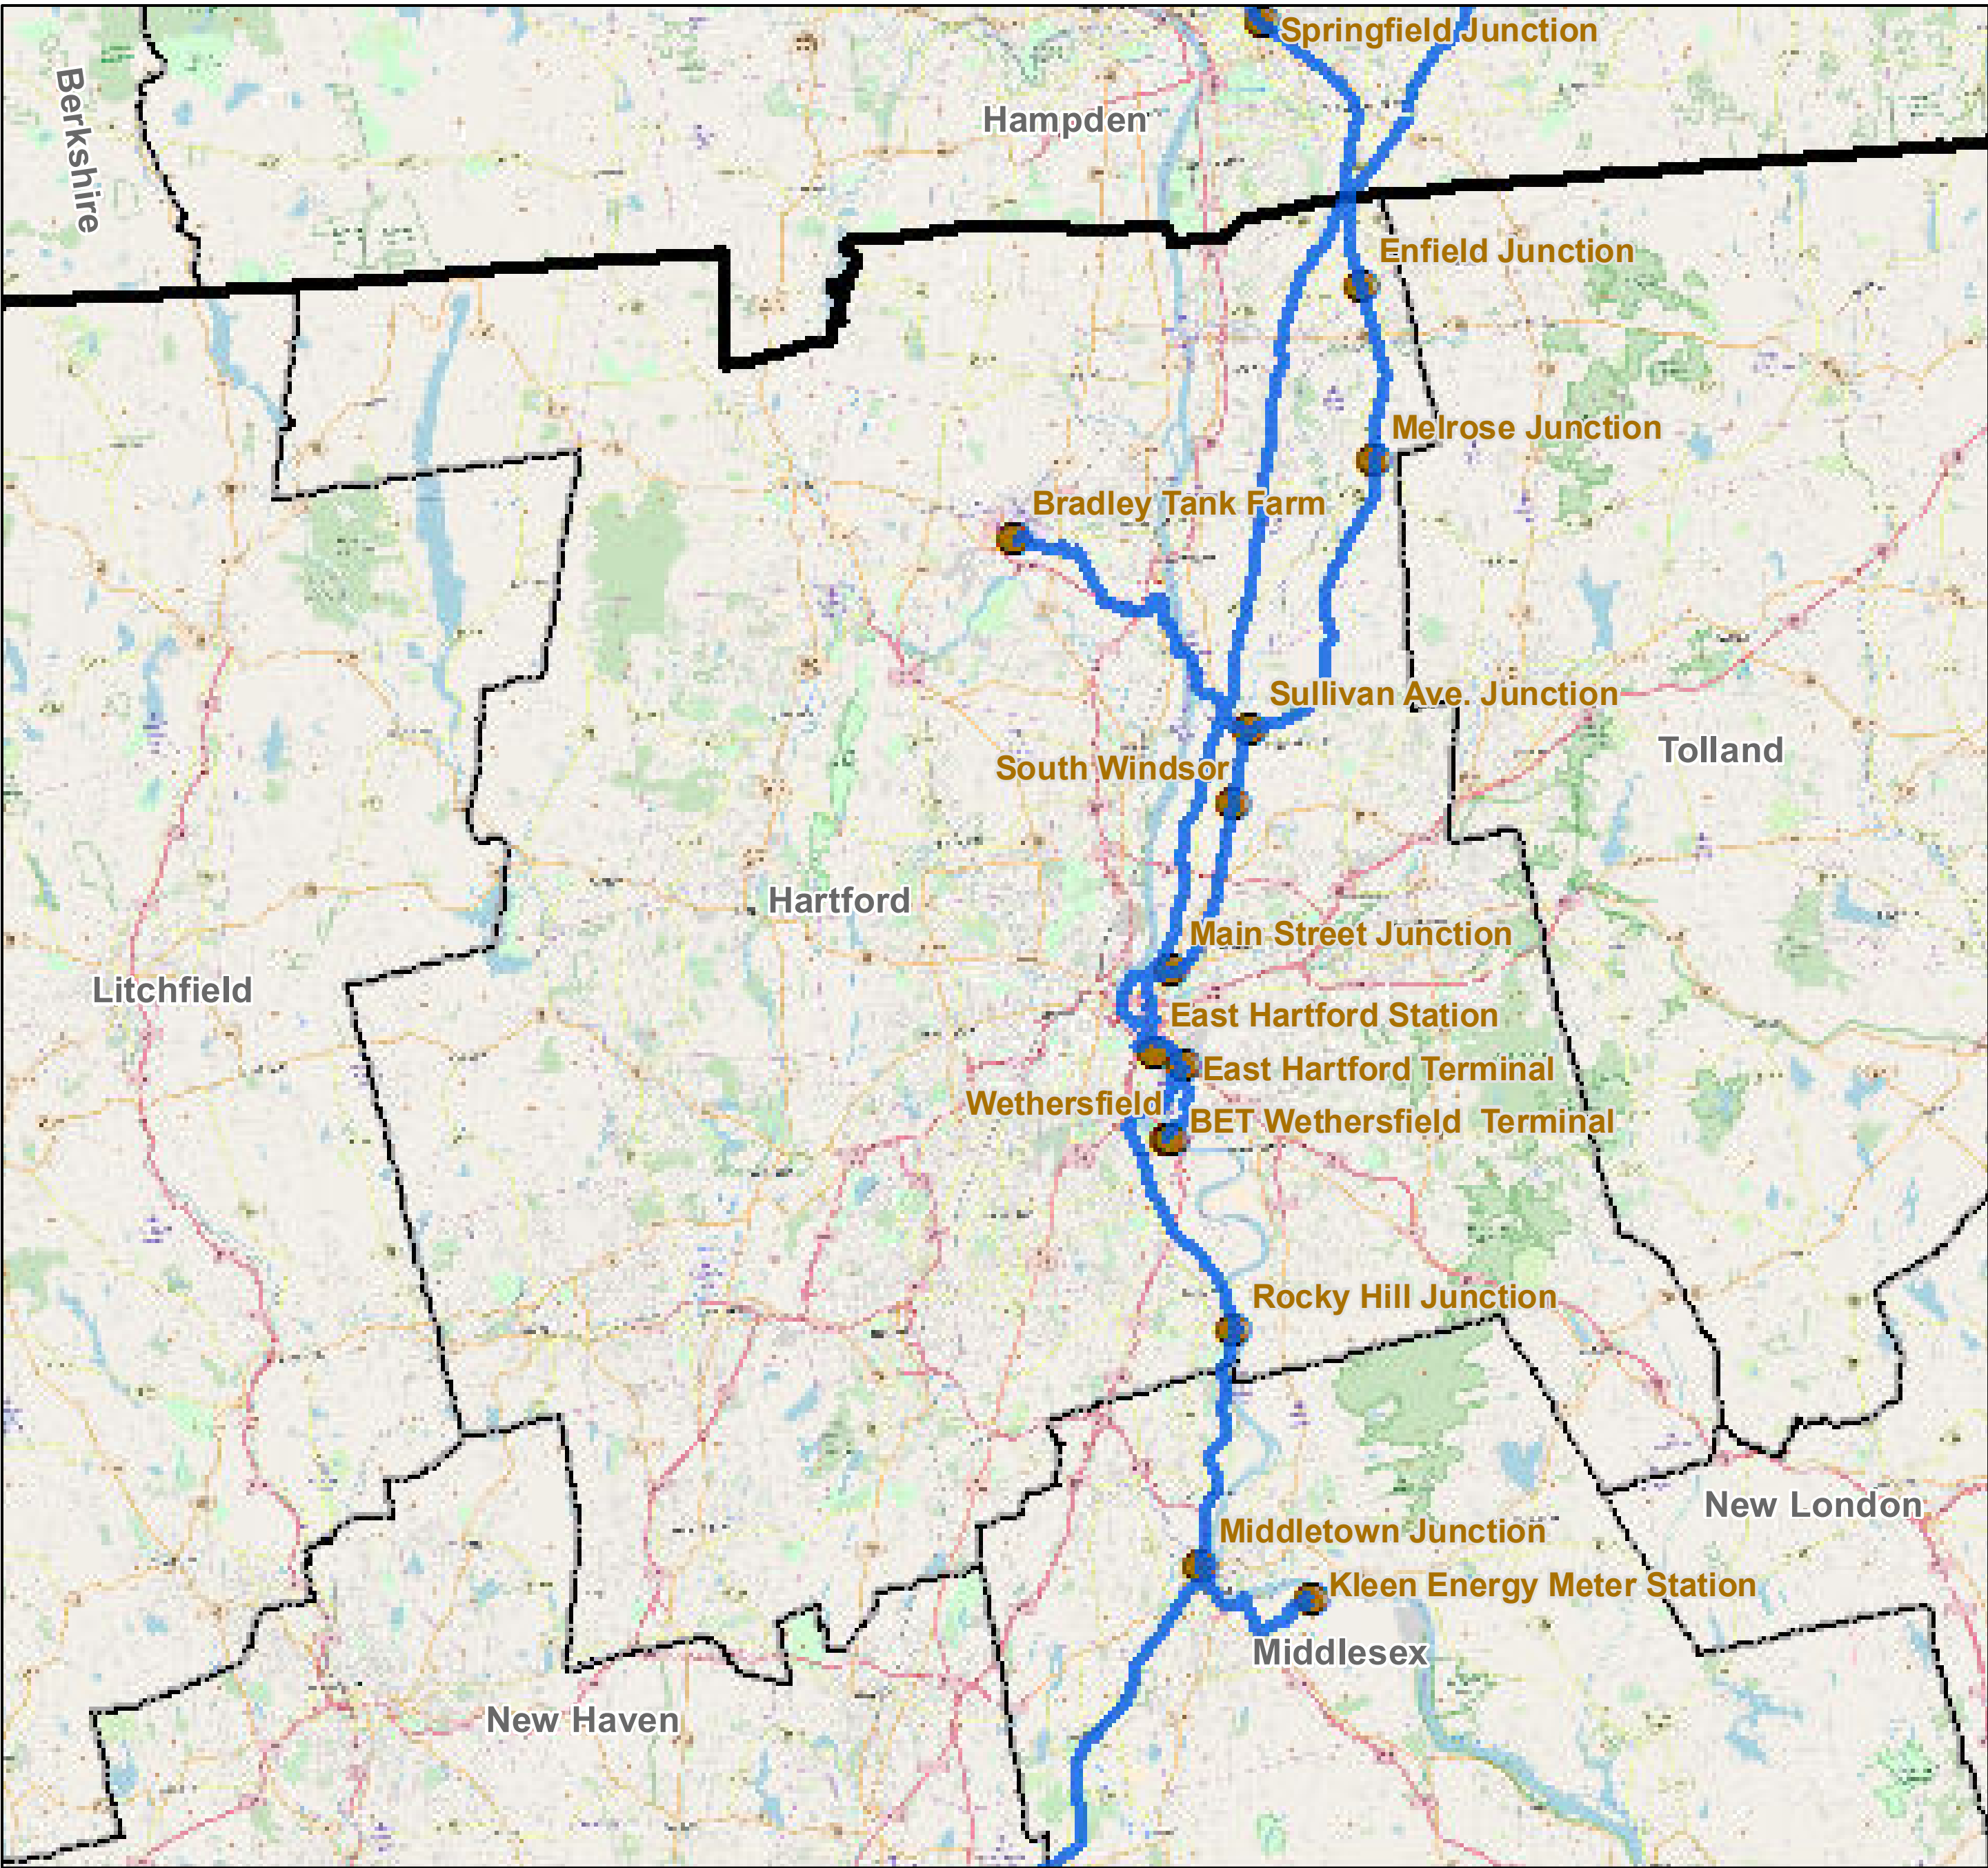

County: Hartford, Connecticut

BUCKEYE PARTNERS, L.P.

For more detailed pipeline information see the NPMS public viewer at: www.npms.phmsa.dot.gov

1 in = 3.16 miles

Legend

-  Buckeye Pipelines (23)
-  Buckeye Facilities (11)
-  State Boundaries
-  County Boundaries

This map is not intended to be used to physically locate Buckeye's facilities. Facilities and other features are not to scale. Before conducting any excavation activities, you must first call your state One Call System to have all underground facilities physically located.